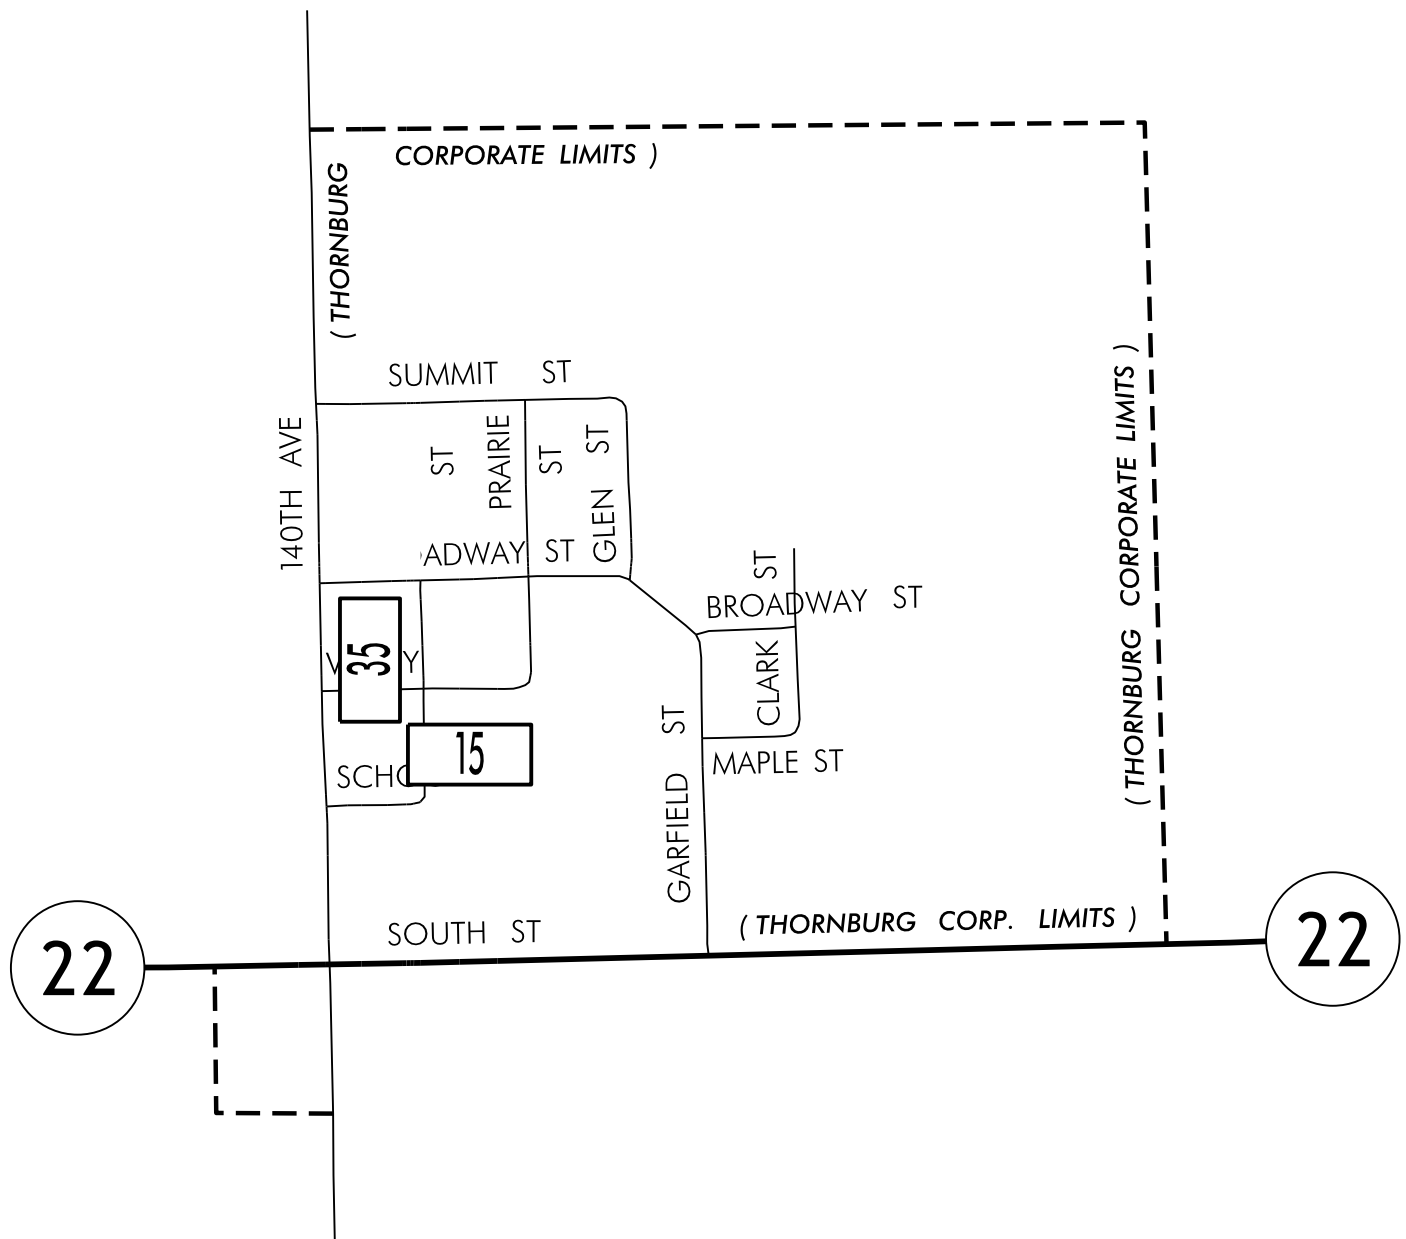

TRAFFIC FLOW MAP OF
THORNBURG
KEOKUK COUNTY

2022 ANNUAL AVERAGE DAILY TRAFFIC

PREPARED BY

IOWA DEPARTMENT OF TRANSPORTATION
 DIVISION OF PLANNING AND PROGRAMMING
 OFFICE OF SYSTEM PLANNING
 PHONE (515) 239-1289

LEGEND

RECORDER ONLY 
 MANUAL COUNT 