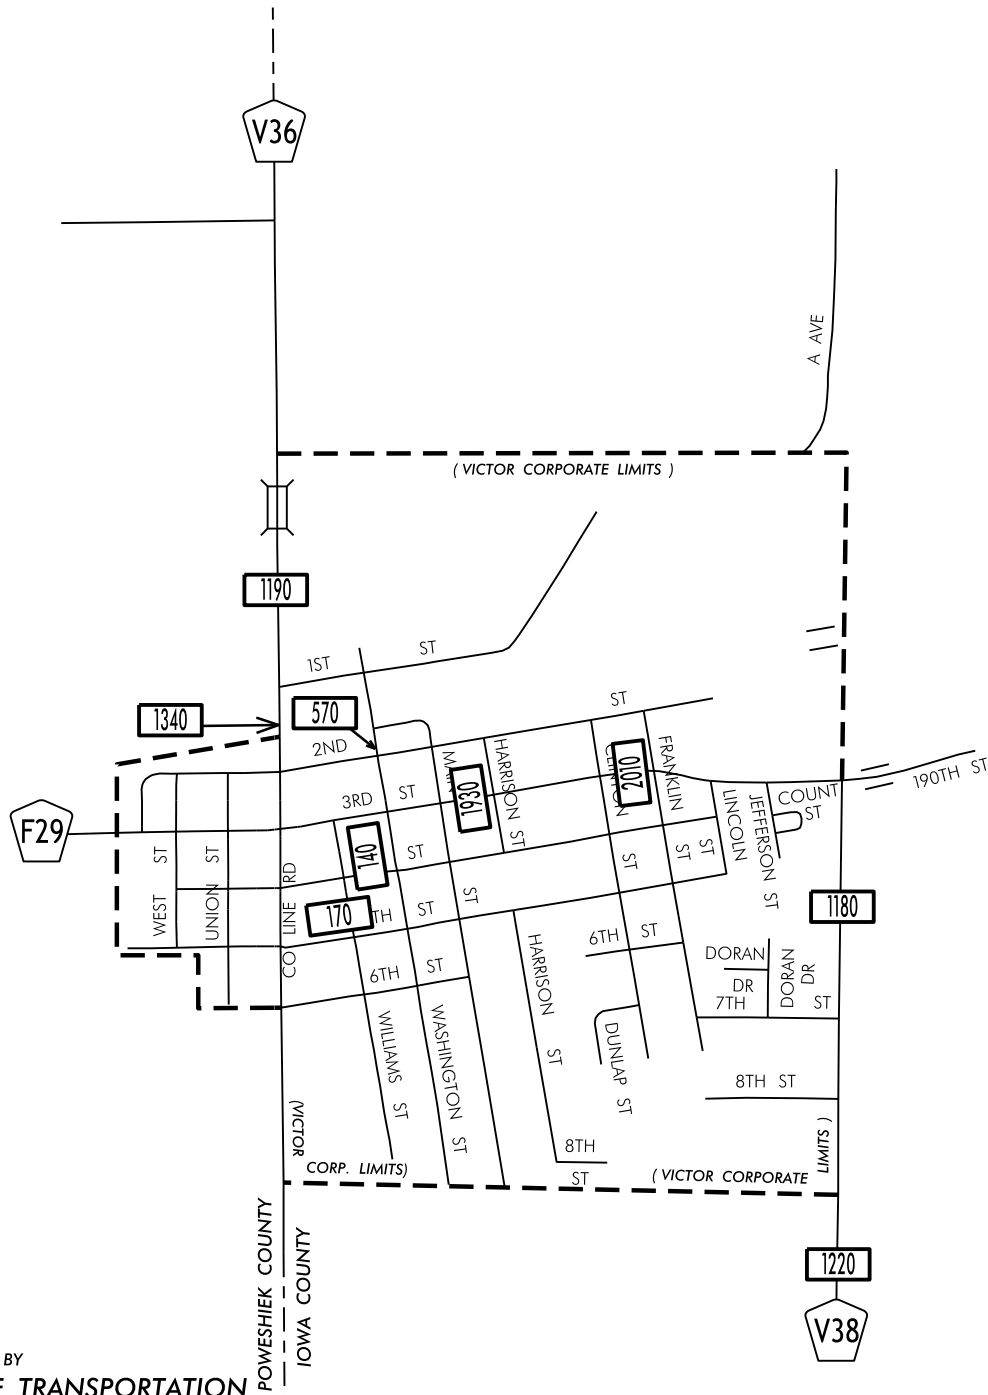

TRAFFIC FLOW MAP OF  
**VICTOR**  
**IOWA COUNTY**  
**2022 ANNUAL AVERAGE DAILY TRAFFIC**

**LEGEND**

RECORDER ONLY  
 MANUAL COUNT