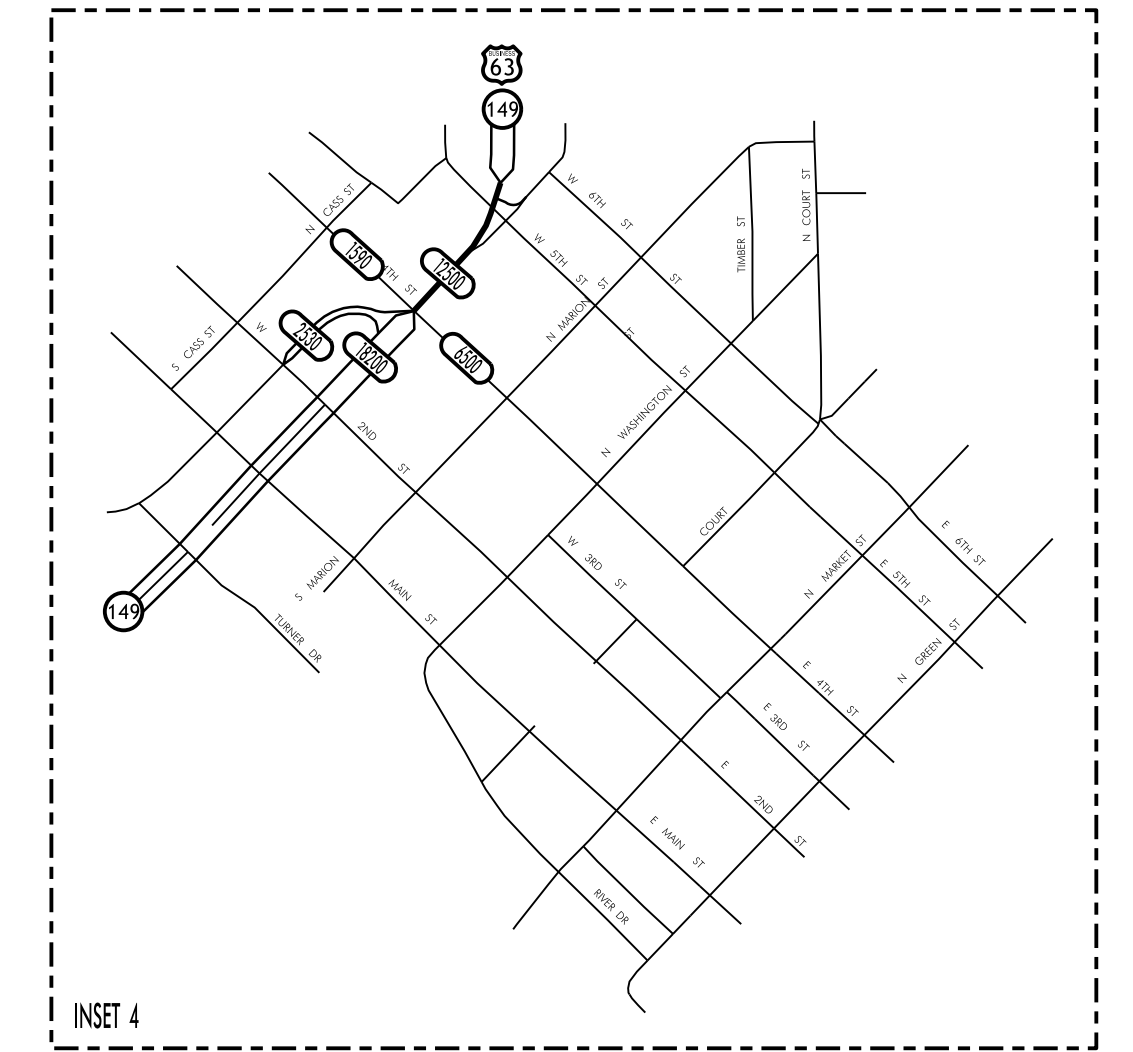

TRAFFIC FLOW MAP OF
OTTUMWA A
WAPELLO COUNTY
 2022 ANNUAL AVERAGE DAILY TRAFFIC

TRAFFIC FLOW MAP OF
OTTUMWA B
WAPELLO COUNTY
2022 ANNUAL AVERAGE DAILY TRAFFIC