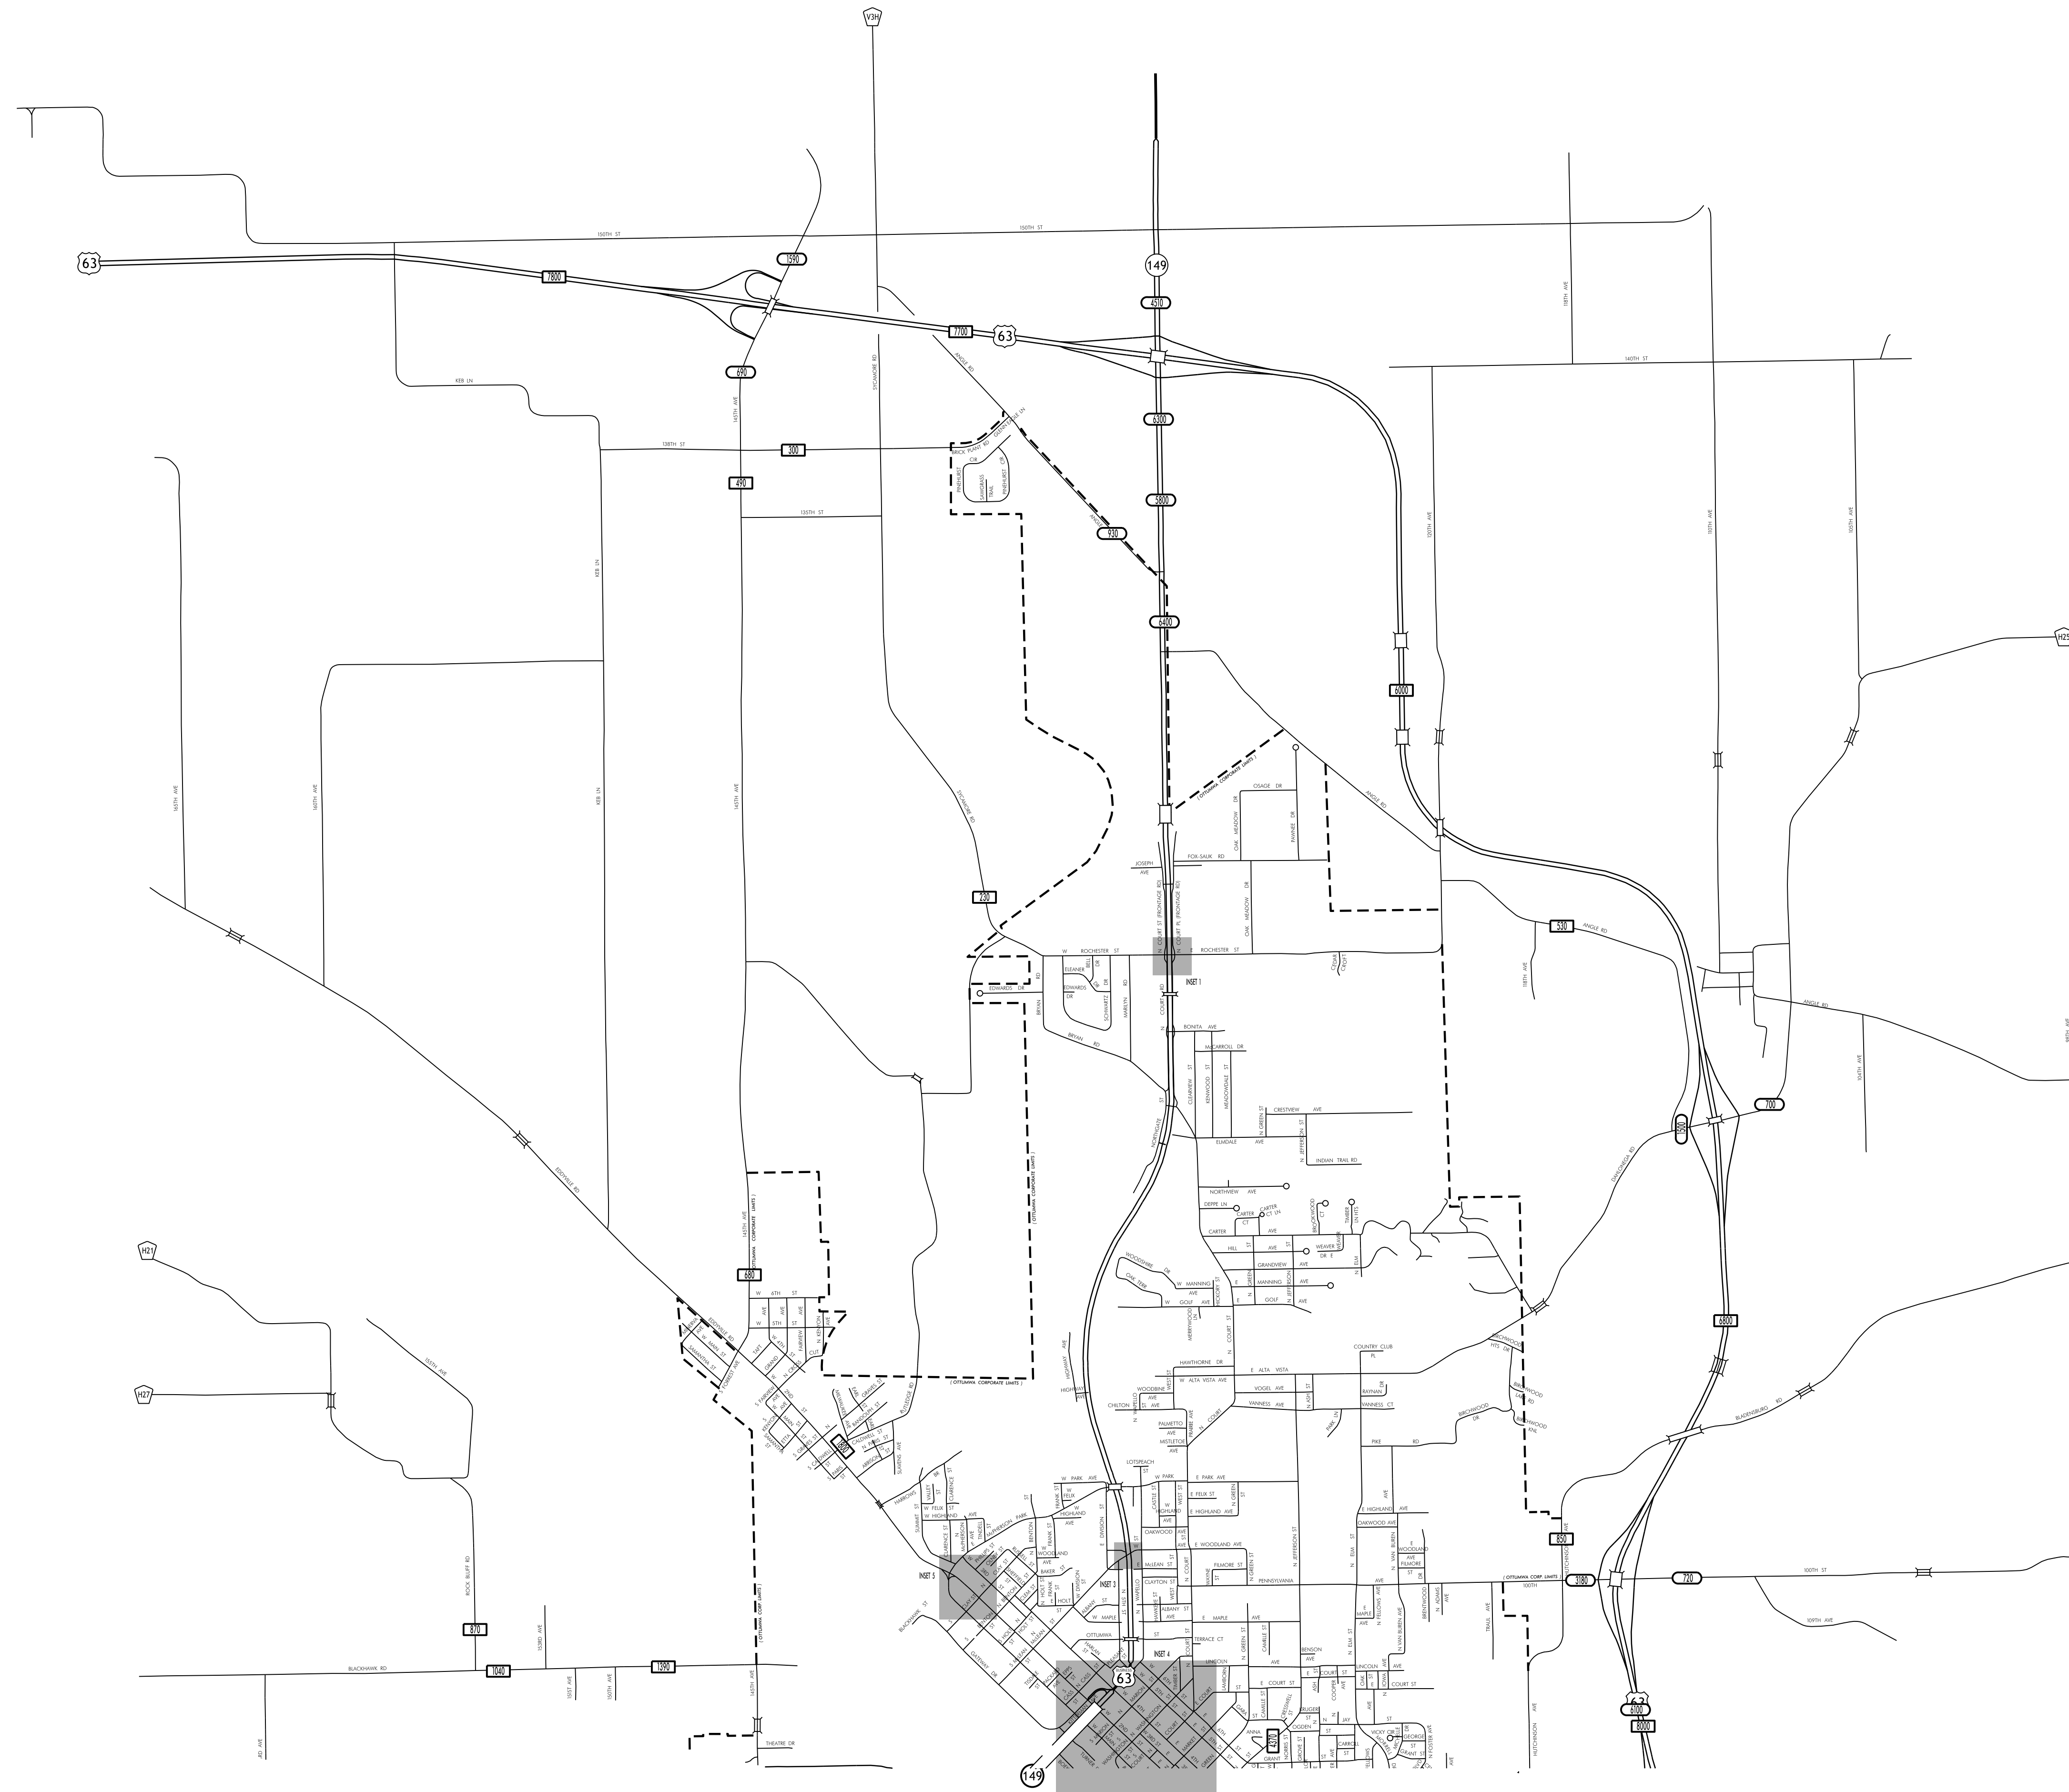

TRAFFIC FLOW MAP OF
OTTUMWA A
WAPELLO COUNTY
 2022 ANNUAL AVERAGE DAILY TRAFFIC

TRAFFIC FLOW MAP OF
OTTUMWA B
WAPELLO COUNTY
2022 ANNUAL AVERAGE DAILY TRAFFIC