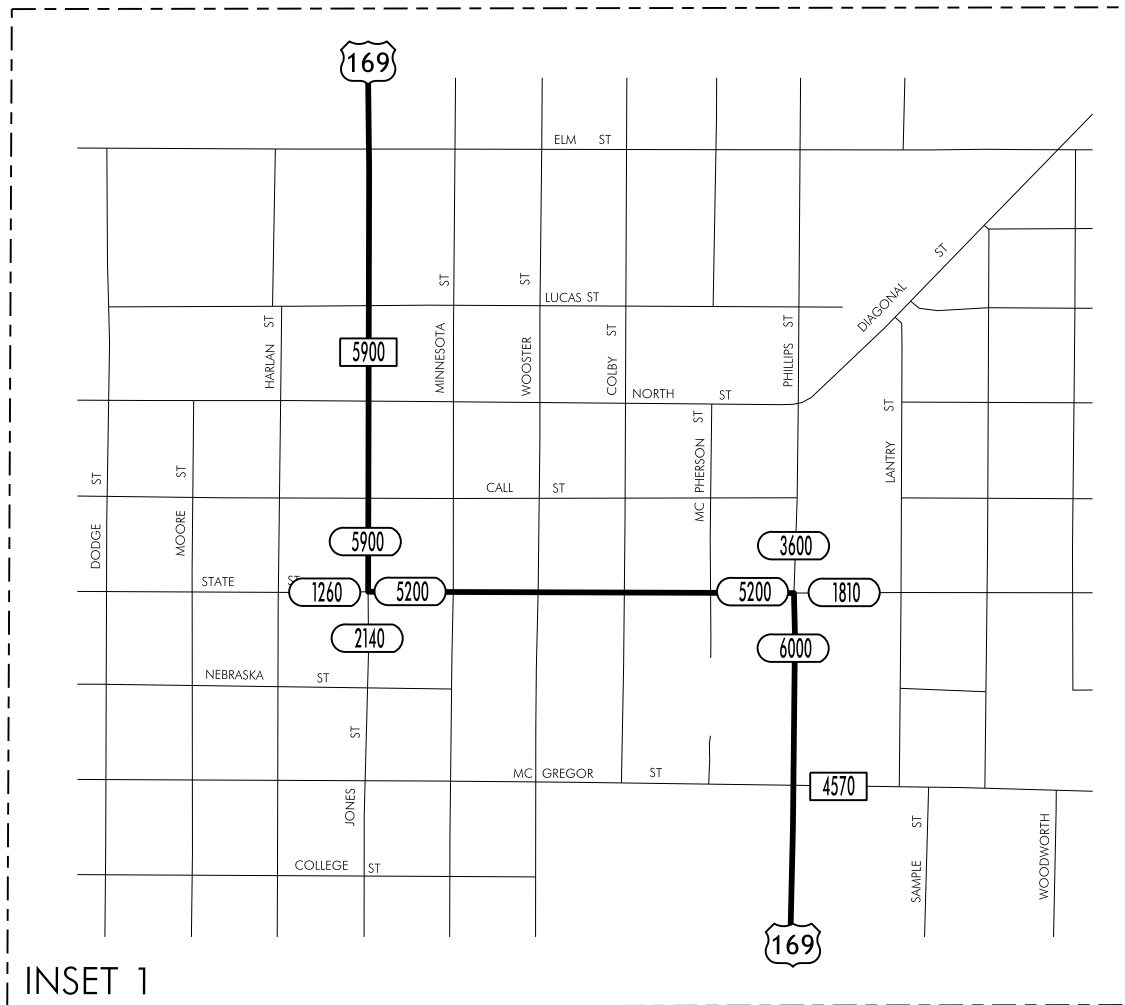

TRAFFIC FLOW MAP OF
ALGONA
KOSSUTH COUNTY
2023 ANNUAL AVERAGE DAILY TRAFFIC

LEGEND

- RECORDER ONLY
- MANUAL COUNT