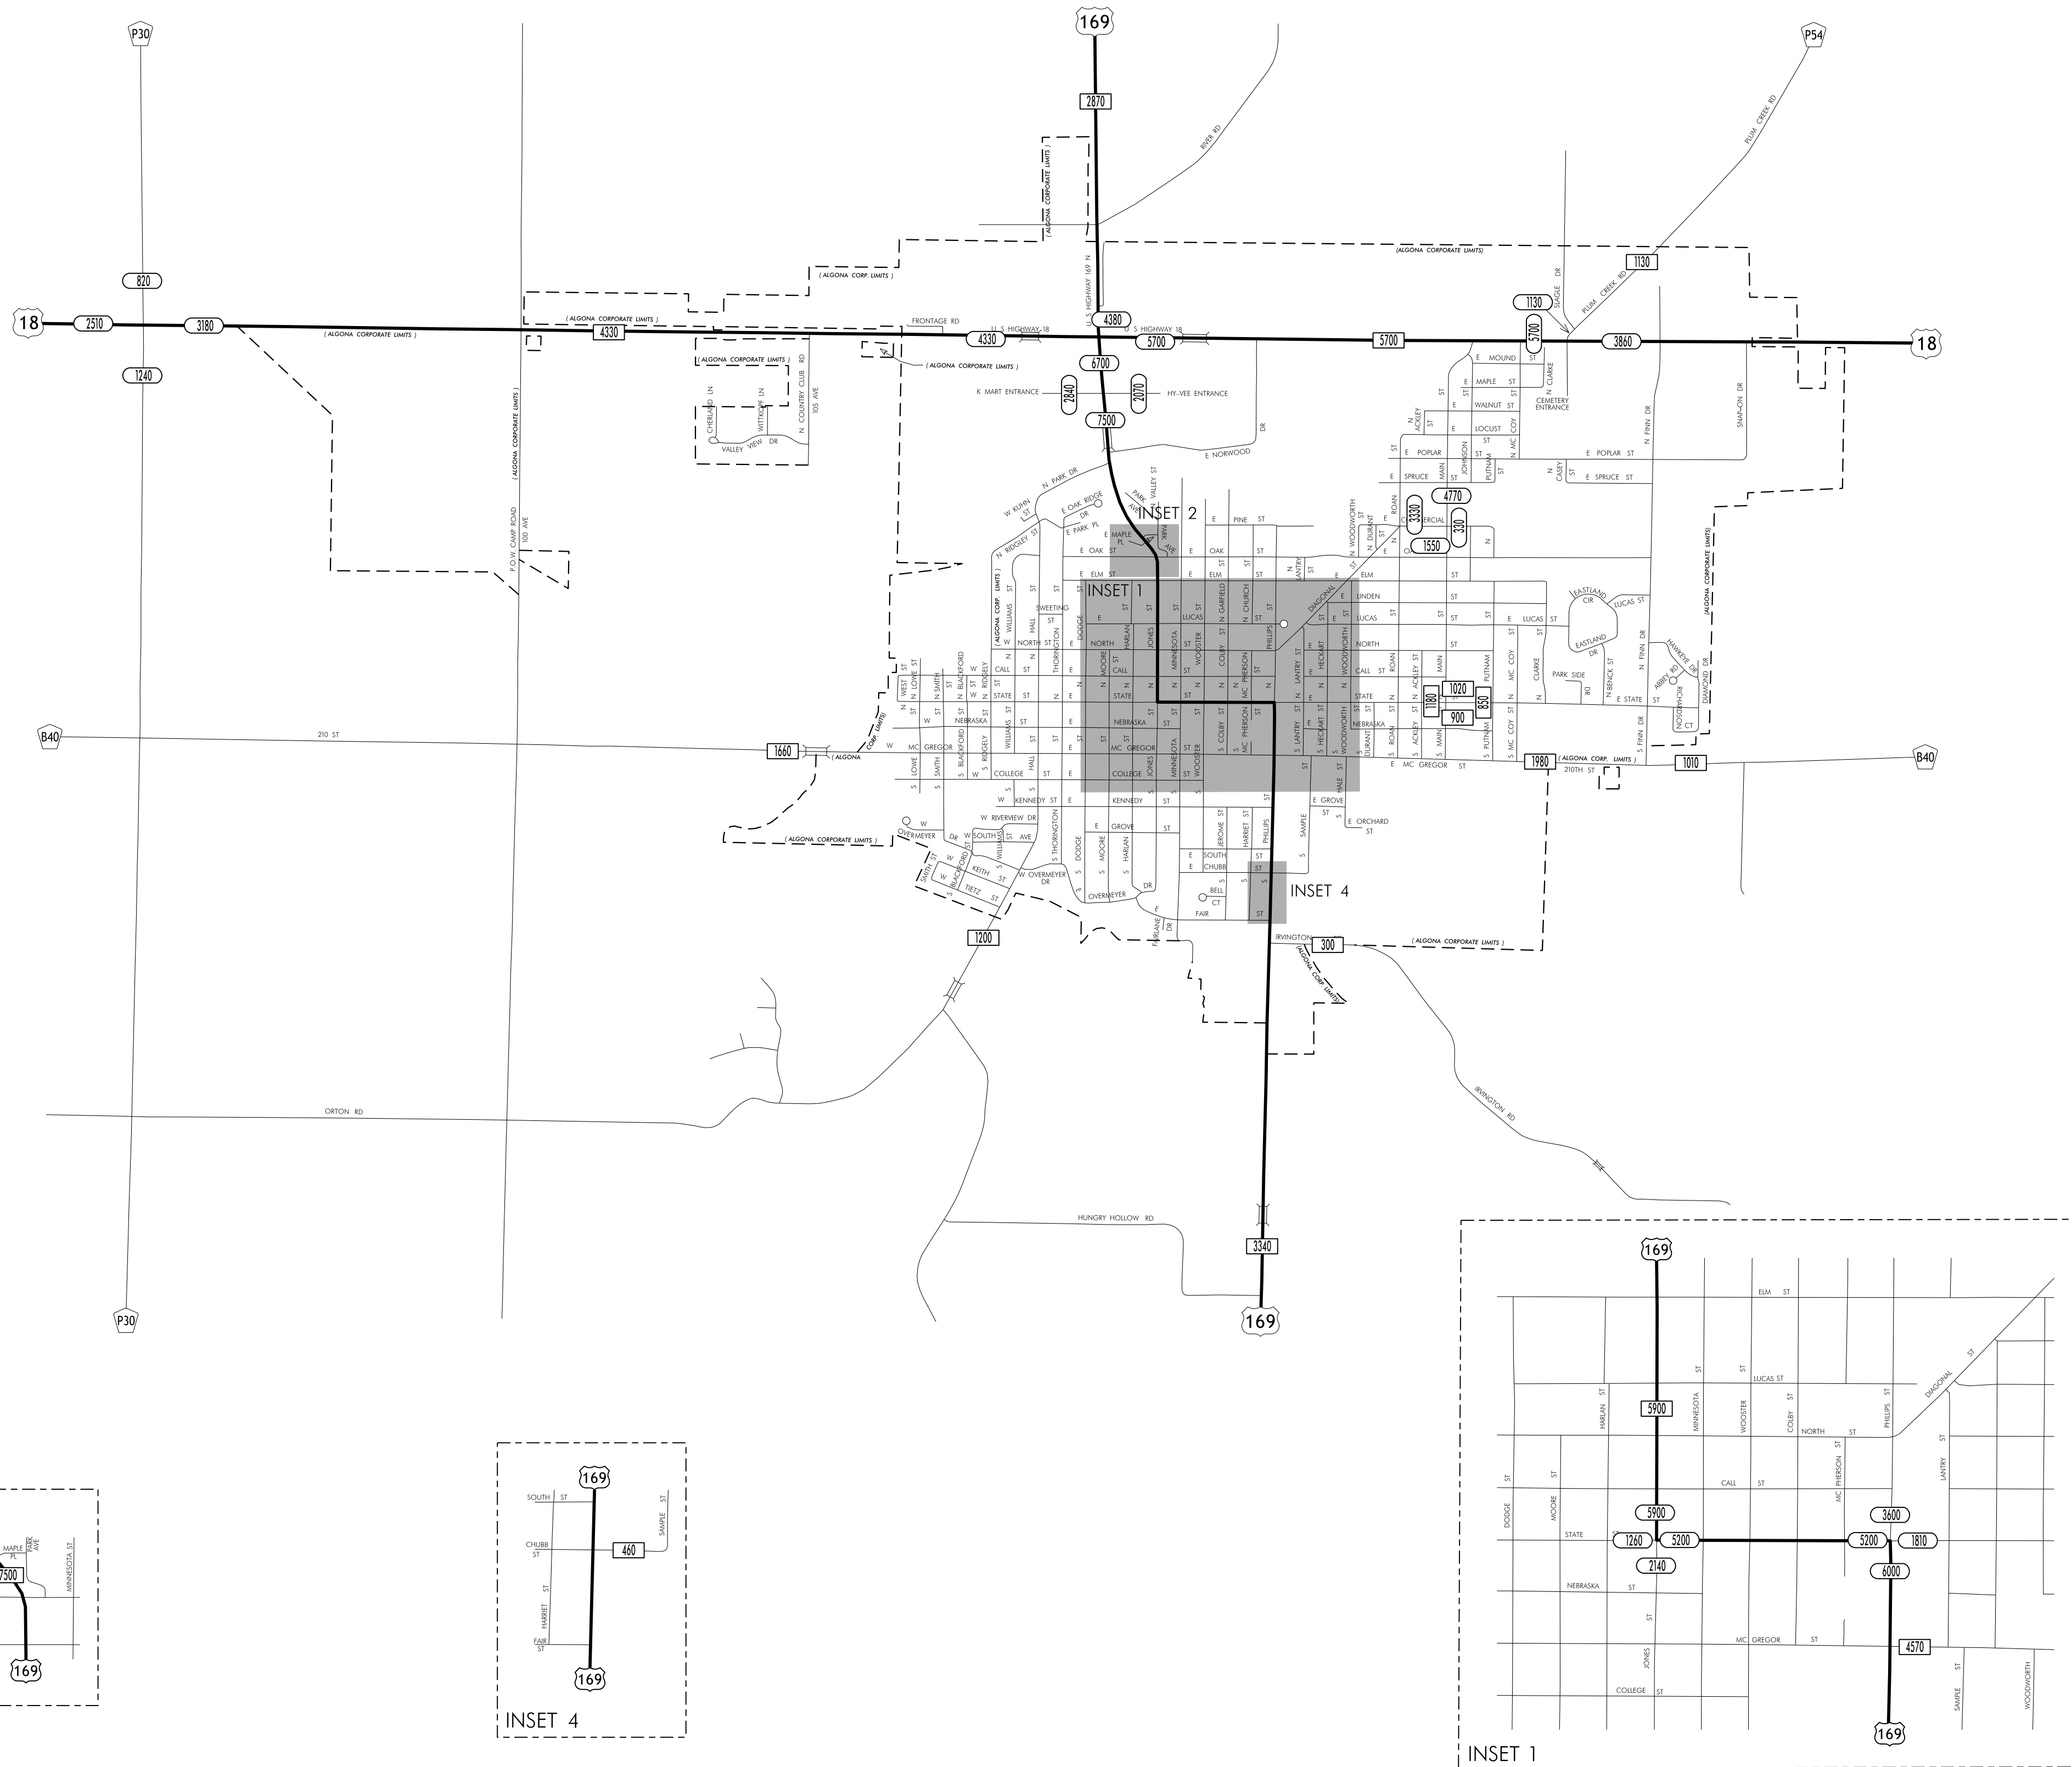

TRAFFIC FLOW MAP OF
ALGONA
KOSSUTH COUNTY
2023 ANNUAL AVERAGE DAILY TRAFFIC

LEGEND

- RECORDER ONLY
- MANUAL COUNT