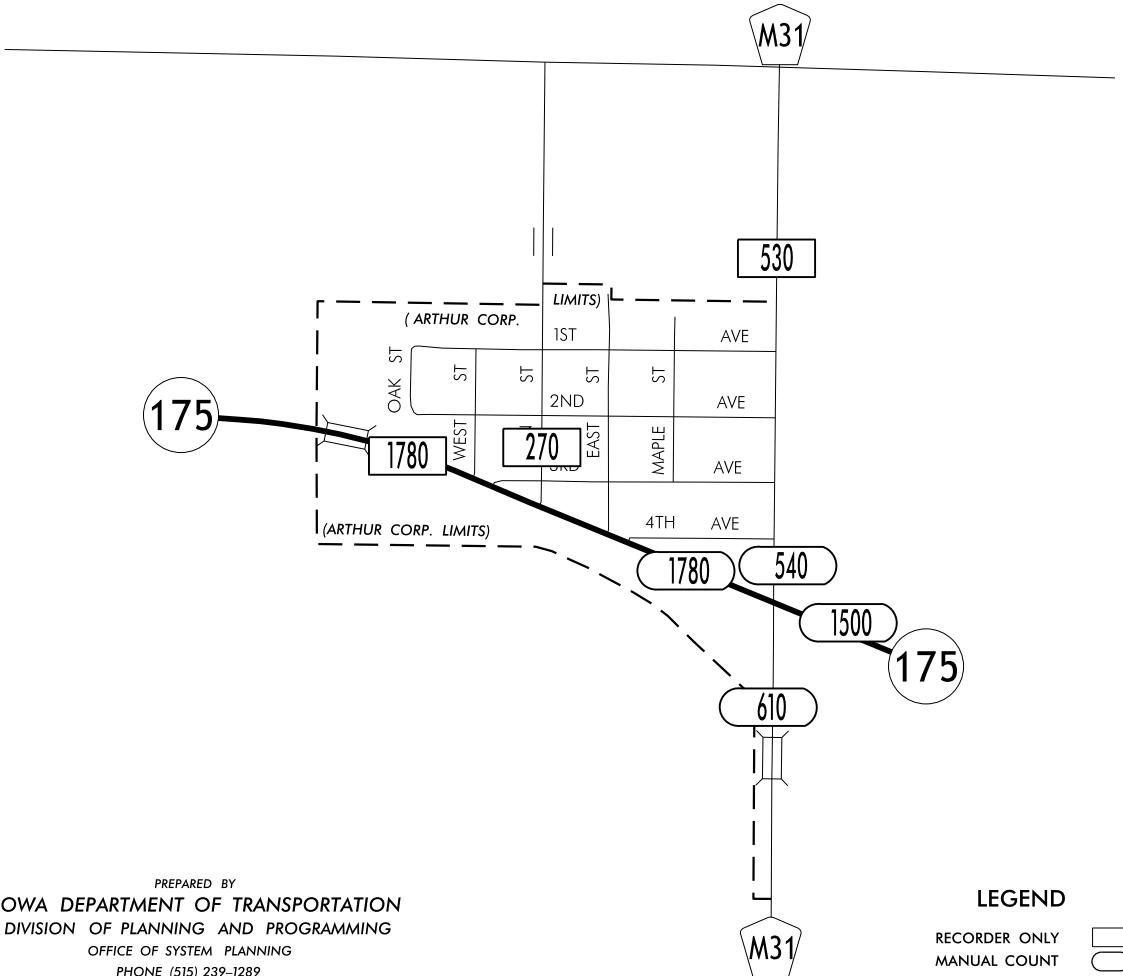

TRAFFIC FLOW MAP OF

ARTHUR

IDA COUNTY

2023 ANNUAL AVERAGE DAILY TRAFFIC

LEGEND

- RECORDER ONLY
- MANUAL COUNT