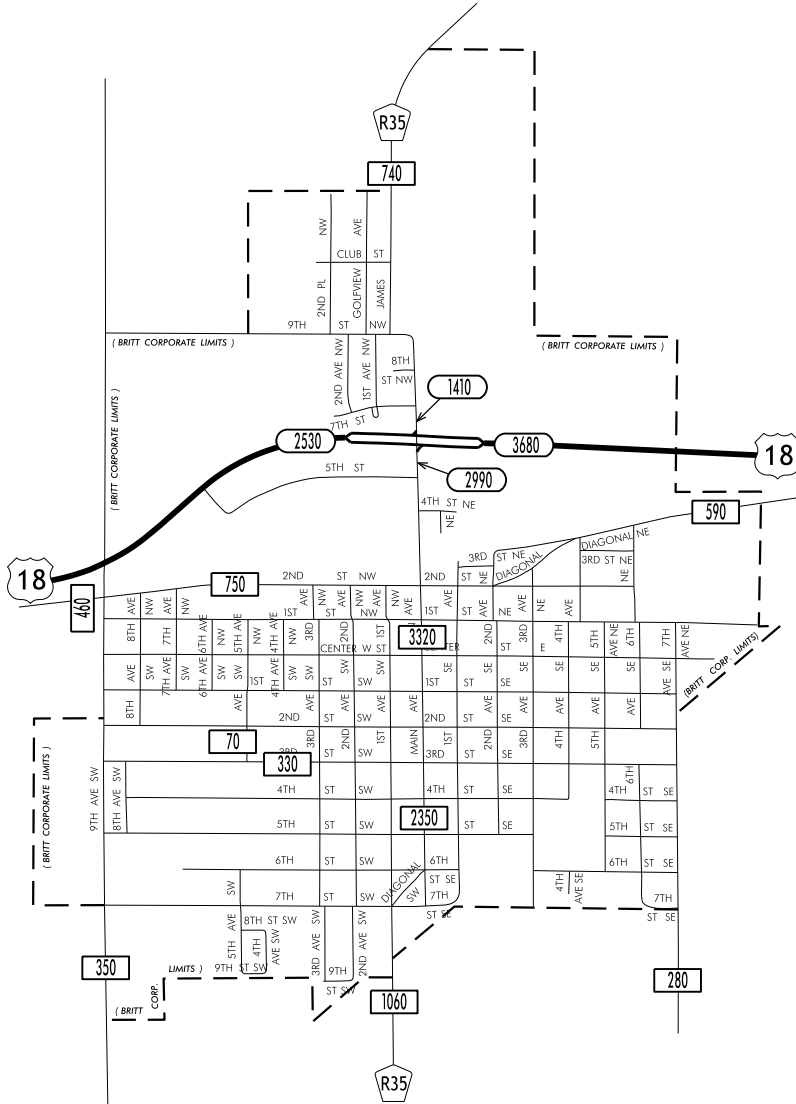

TRAFFIC FLOW MAP OF

BRITT

HANCOCK COUNTY

2023 ANNUAL AVERAGE DAILY TRAFFIC

LEGEND

- RECORDER ONLY
- MANUAL COUNT