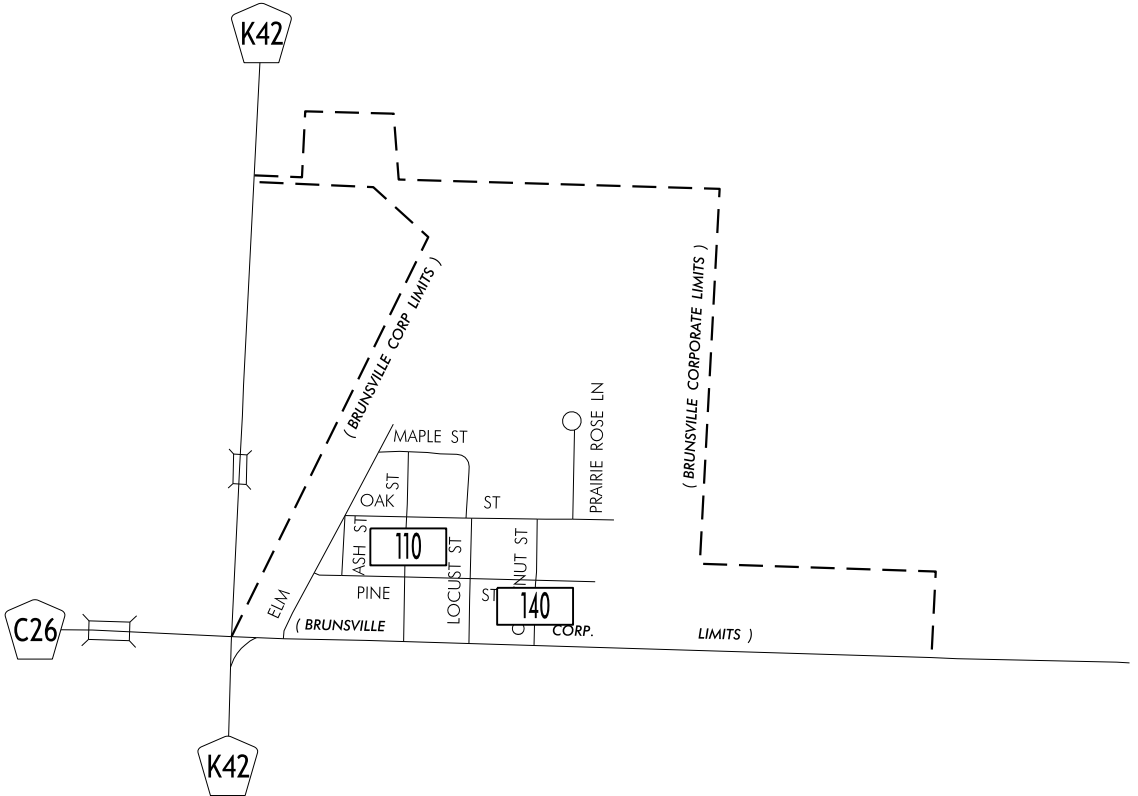

TRAFFIC FLOW MAP OF
BRUNSVILLE
PLYMOUTH COUNTY
2023 ANNUAL AVERAGE DAILY TRAFFIC

LEGEND

- RECORDER ONLY
- MANUAL COUNT