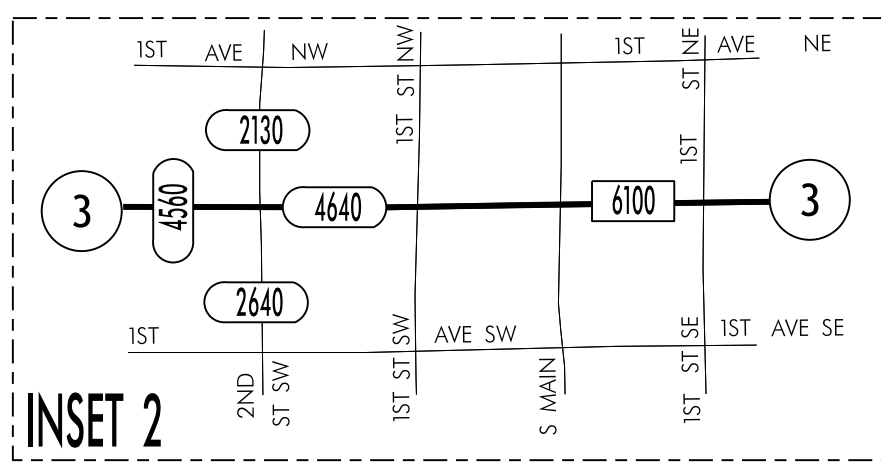

TRAFFIC FLOW MAP OF
CLARION
WRIGHT COUNTY
2023 ANNUAL AVERAGE DAILY TRAFFIC

LEGEND

- RECORDER ONLY
- MANUAL COUNT