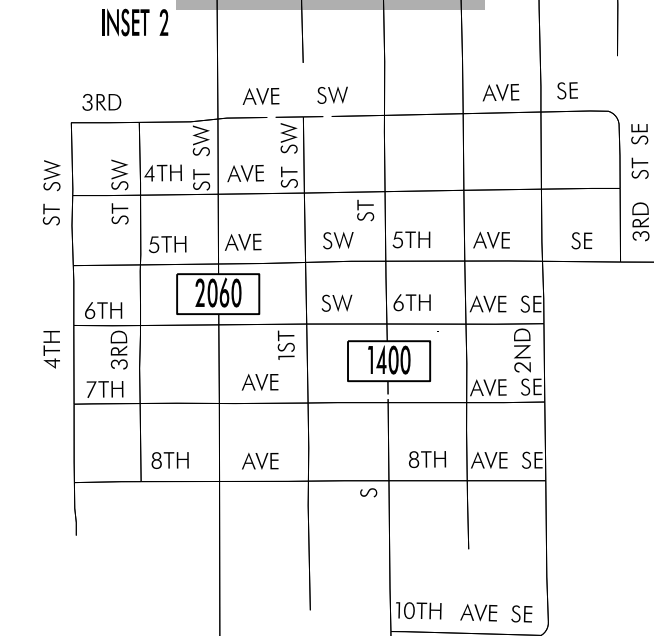

TRAFFIC FLOW MAP OF
CLARION
WRIGHT COUNTY
2023 ANNUAL AVERAGE DAILY TRAFFIC

LEGEND

- RECORDER ONLY
- MANUAL COUNT