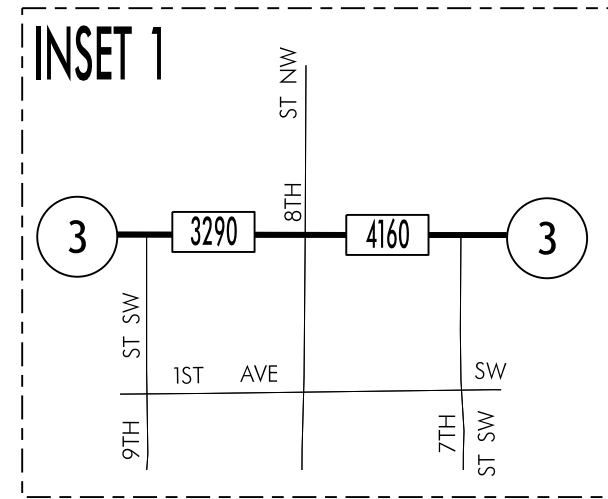

TRAFFIC FLOW MAP OF
CLARION
WRIGHT COUNTY
2023 ANNUAL AVERAGE DAILY TRAFFIC

LEGEND

- RECORDER ONLY
- MANUAL COUNT