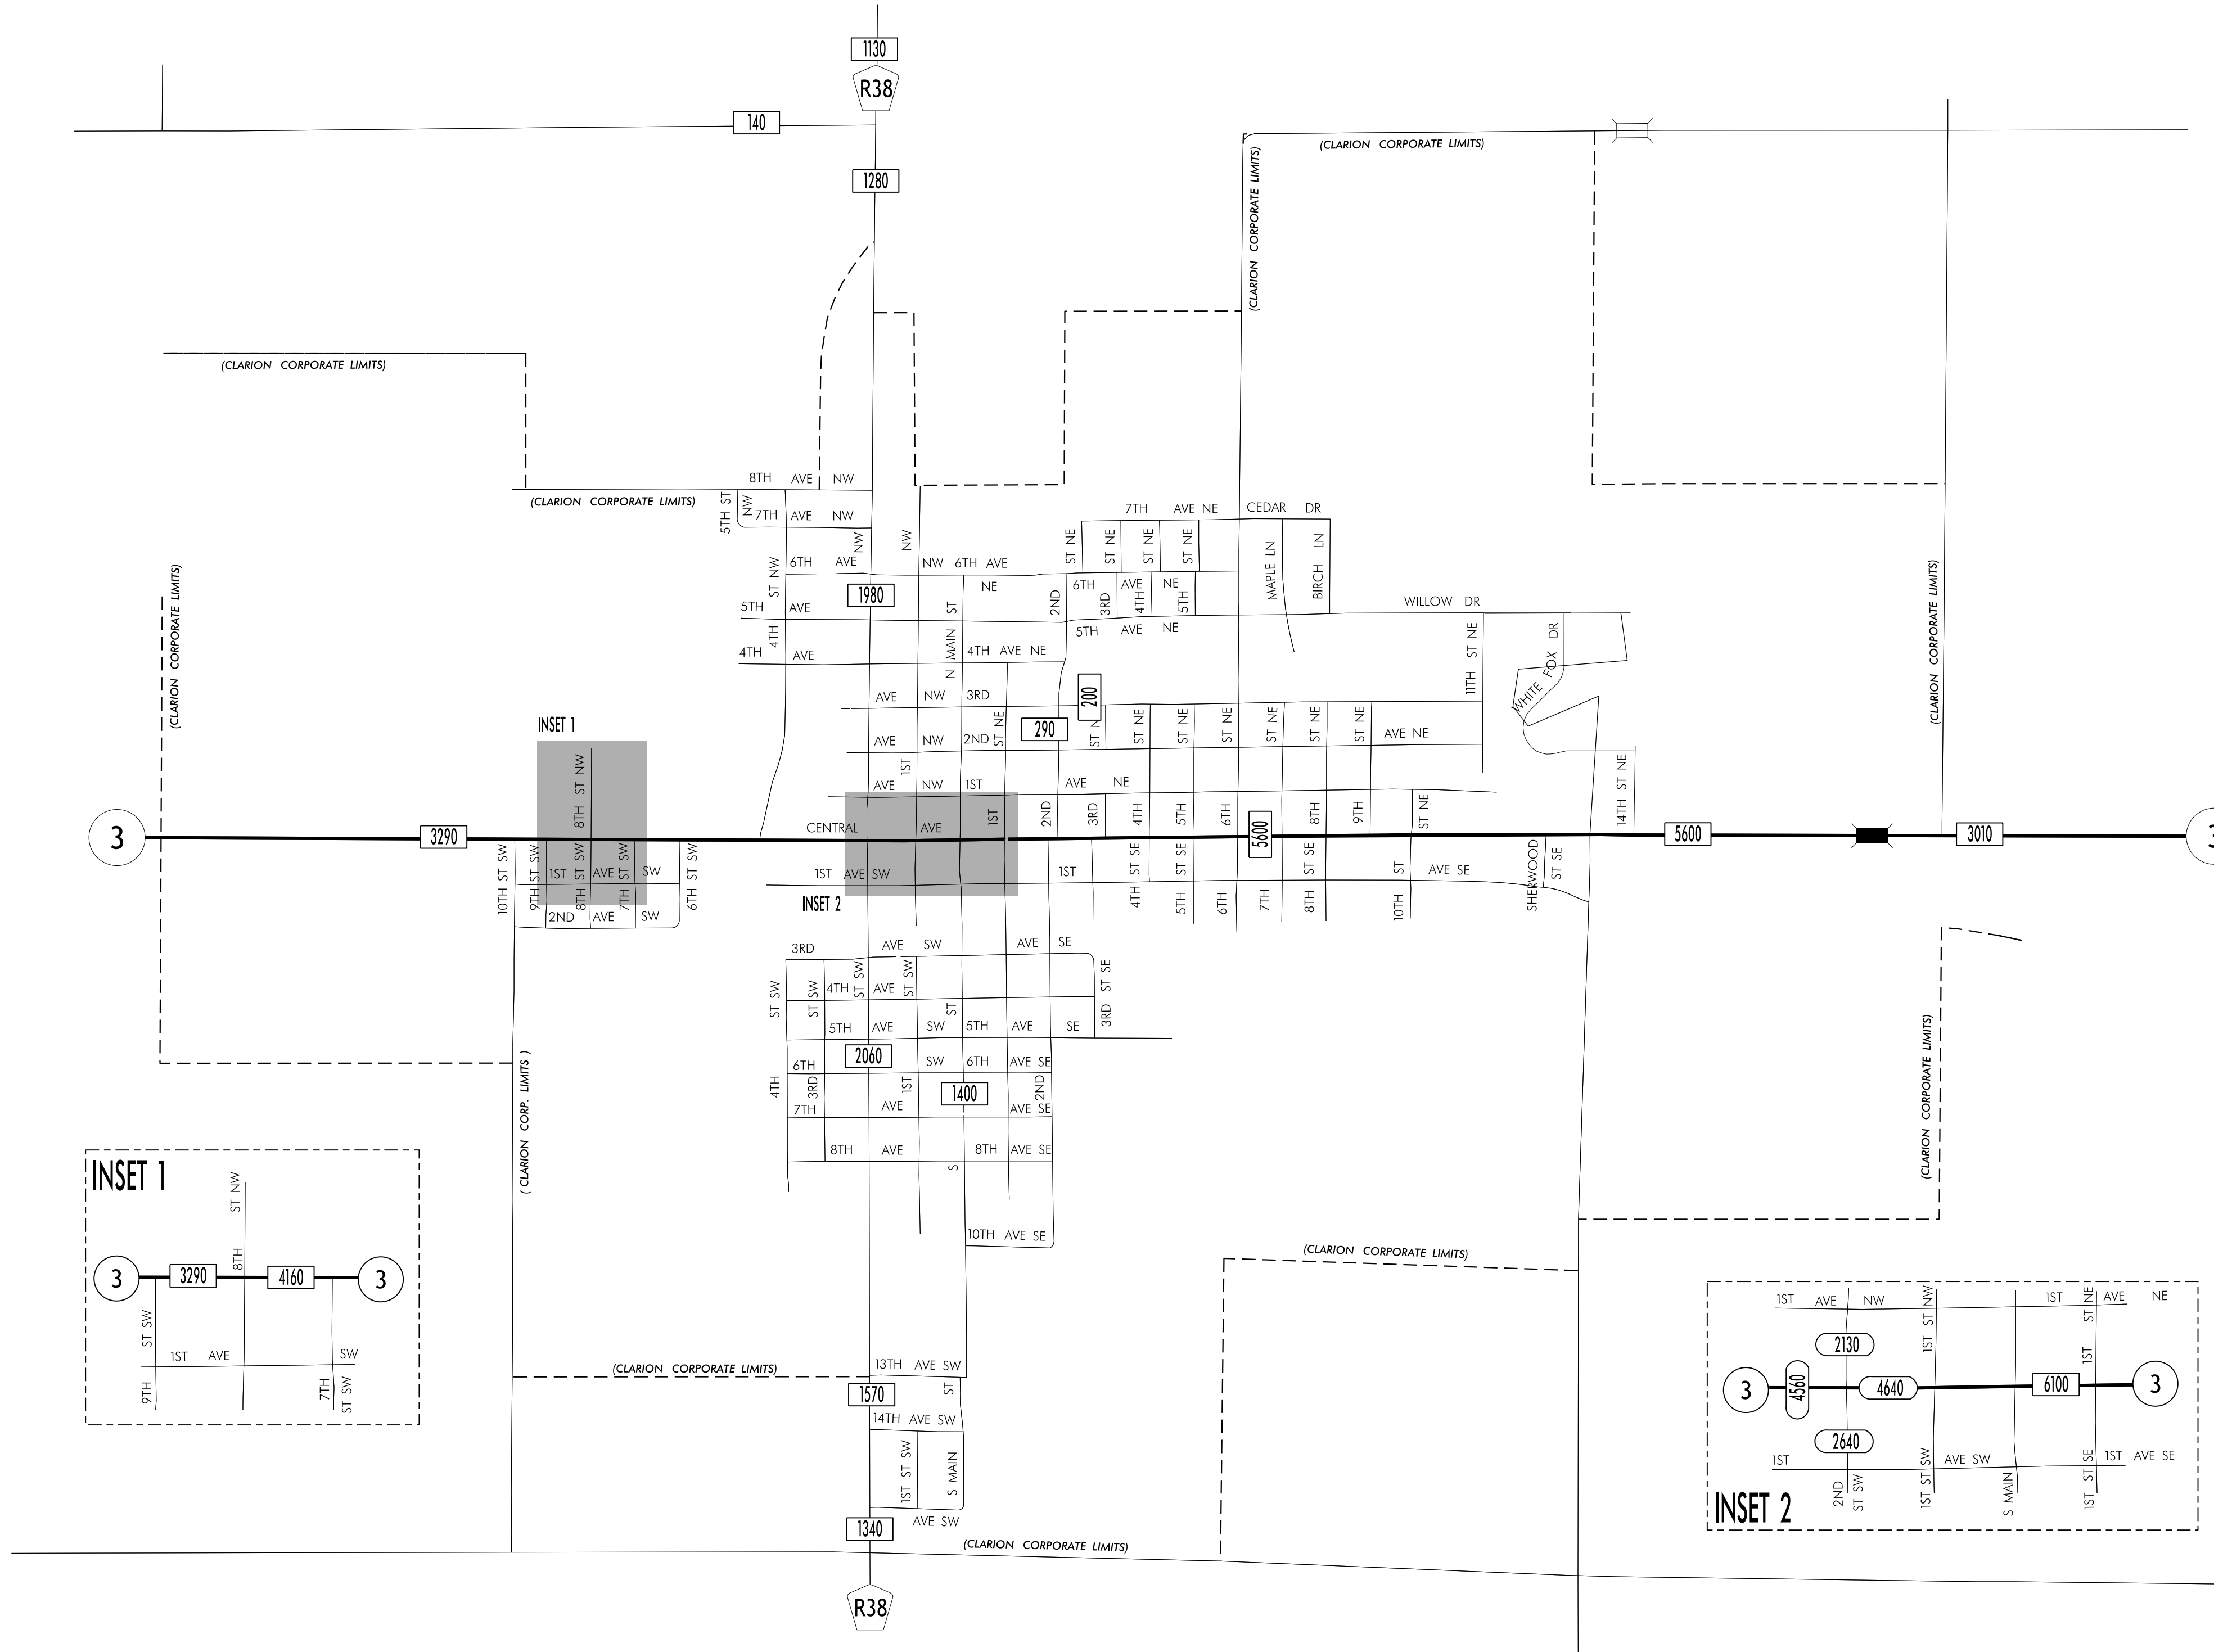

TRAFFIC FLOW MAP OF
CLARION
WRIGHT COUNTY
2023 ANNUAL AVERAGE DAILY TRAFFIC

LEGEND

- RECORDER ONLY
- MANUAL COUNT