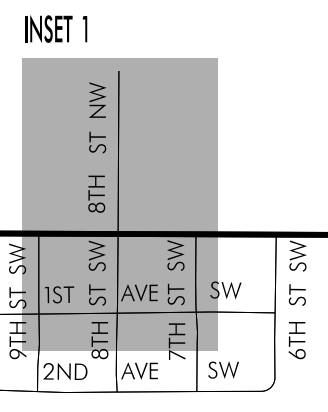

TRAFFIC FLOW MAP OF
CLARION
WRIGHT COUNTY
2023 ANNUAL AVERAGE DAILY TRAFFIC

LEGEND

- RECORDER ONLY
- MANUAL COUNT