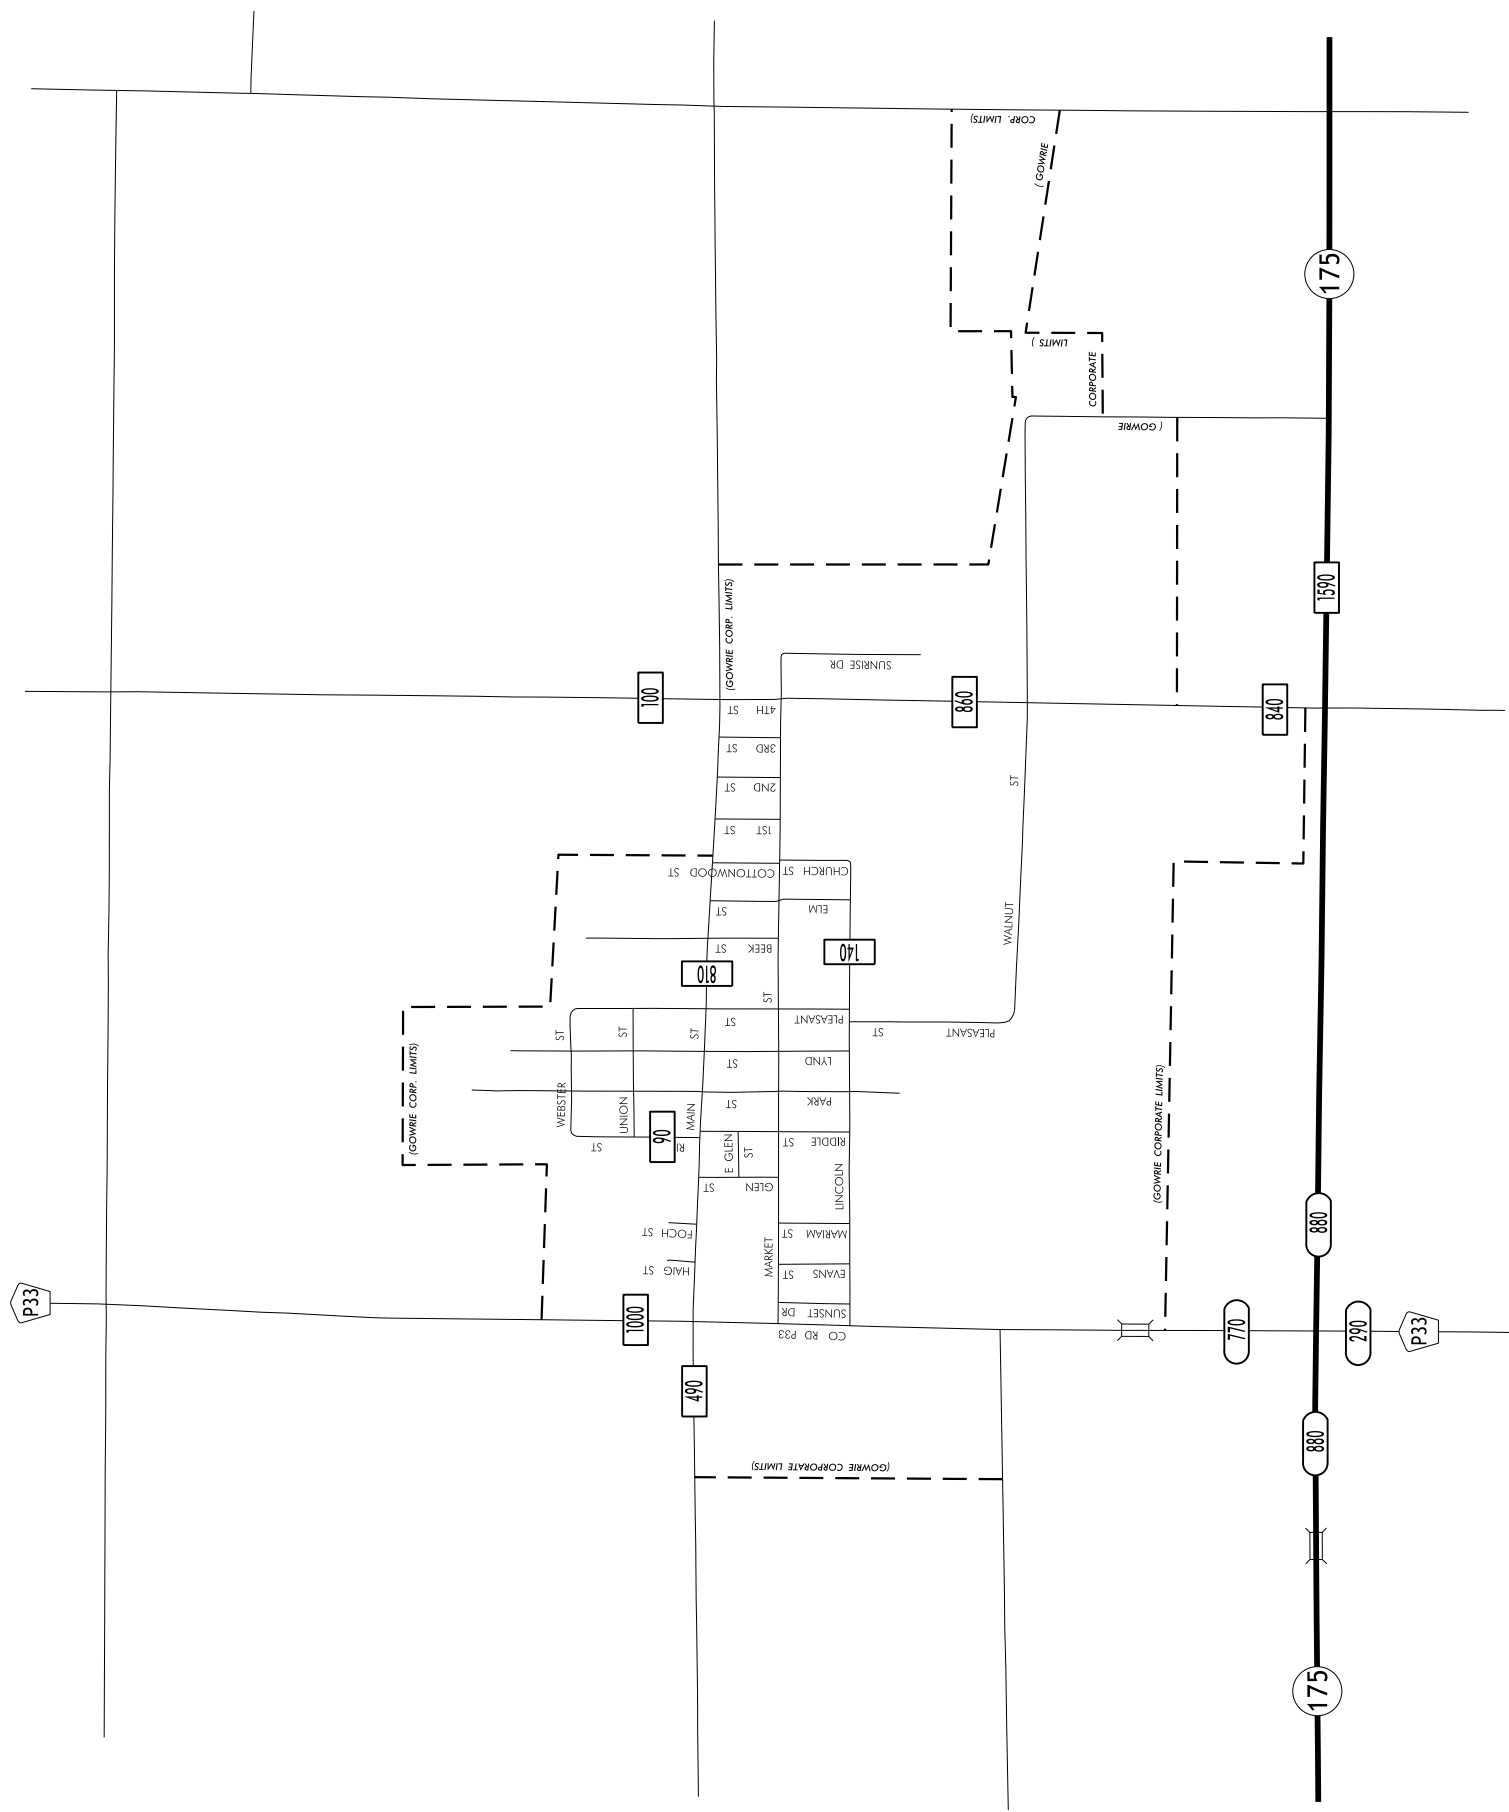

TRAFFIC FLOW MAP OF

GOWRIE

WEBSTER COUNTY

2023 ANNUAL AVERAGE DAILY TRAFFIC

LEGEND

- RECORDER ONLY
- MANUAL COUNT