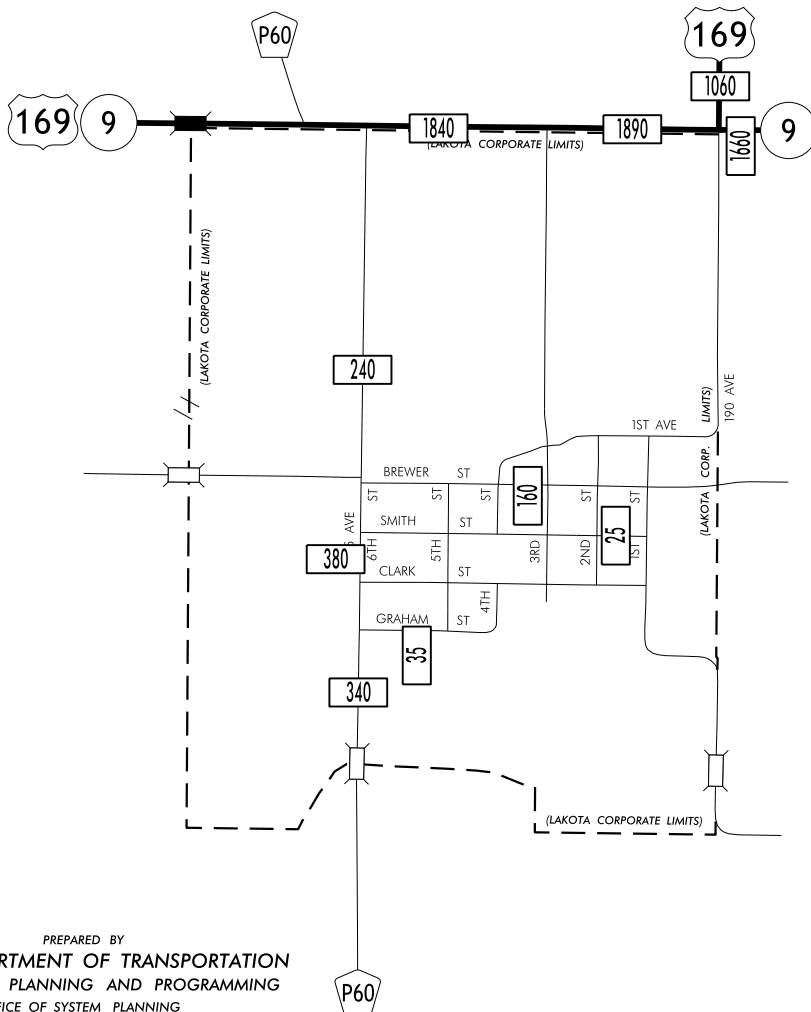

TRAFFIC FLOW MAP OF

LAKOTA

KOSSUTH COUNTY

2023 ANNUAL AVERAGE DAILY TRAFFIC

PREPARED BY
 IOWA DEPARTMENT OF TRANSPORTATION
 DIVISION OF PLANNING AND PROGRAMMING
 OFFICE OF SYSTEM PLANNING
 PHONE (515) 239-1289

LEGEND

- RECORDER ONLY
- MANUAL COUNT