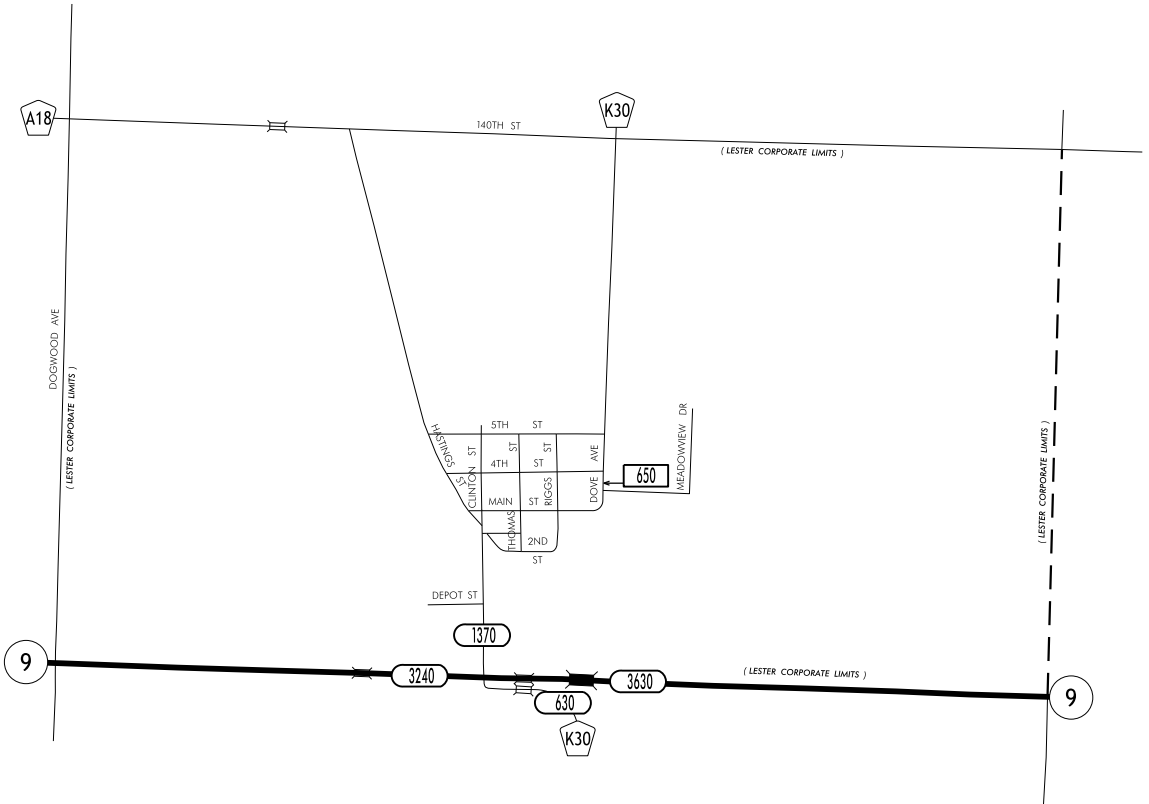

TRAFFIC FLOW MAP OF
LESTER
LYON COUNTY
2023 ANNUAL AVERAGE DAILY TRAFFIC

PREPARED BY

IOWA DEPARTMENT OF TRANSPORTATION
 DIVISION OF PLANNING AND PROGRAMMING
 OFFICE OF SYSTEM PLANNING
 PHONE (515) 239-1289

LEGEND

RECORDED ONLY 
 MANUAL COUNT 