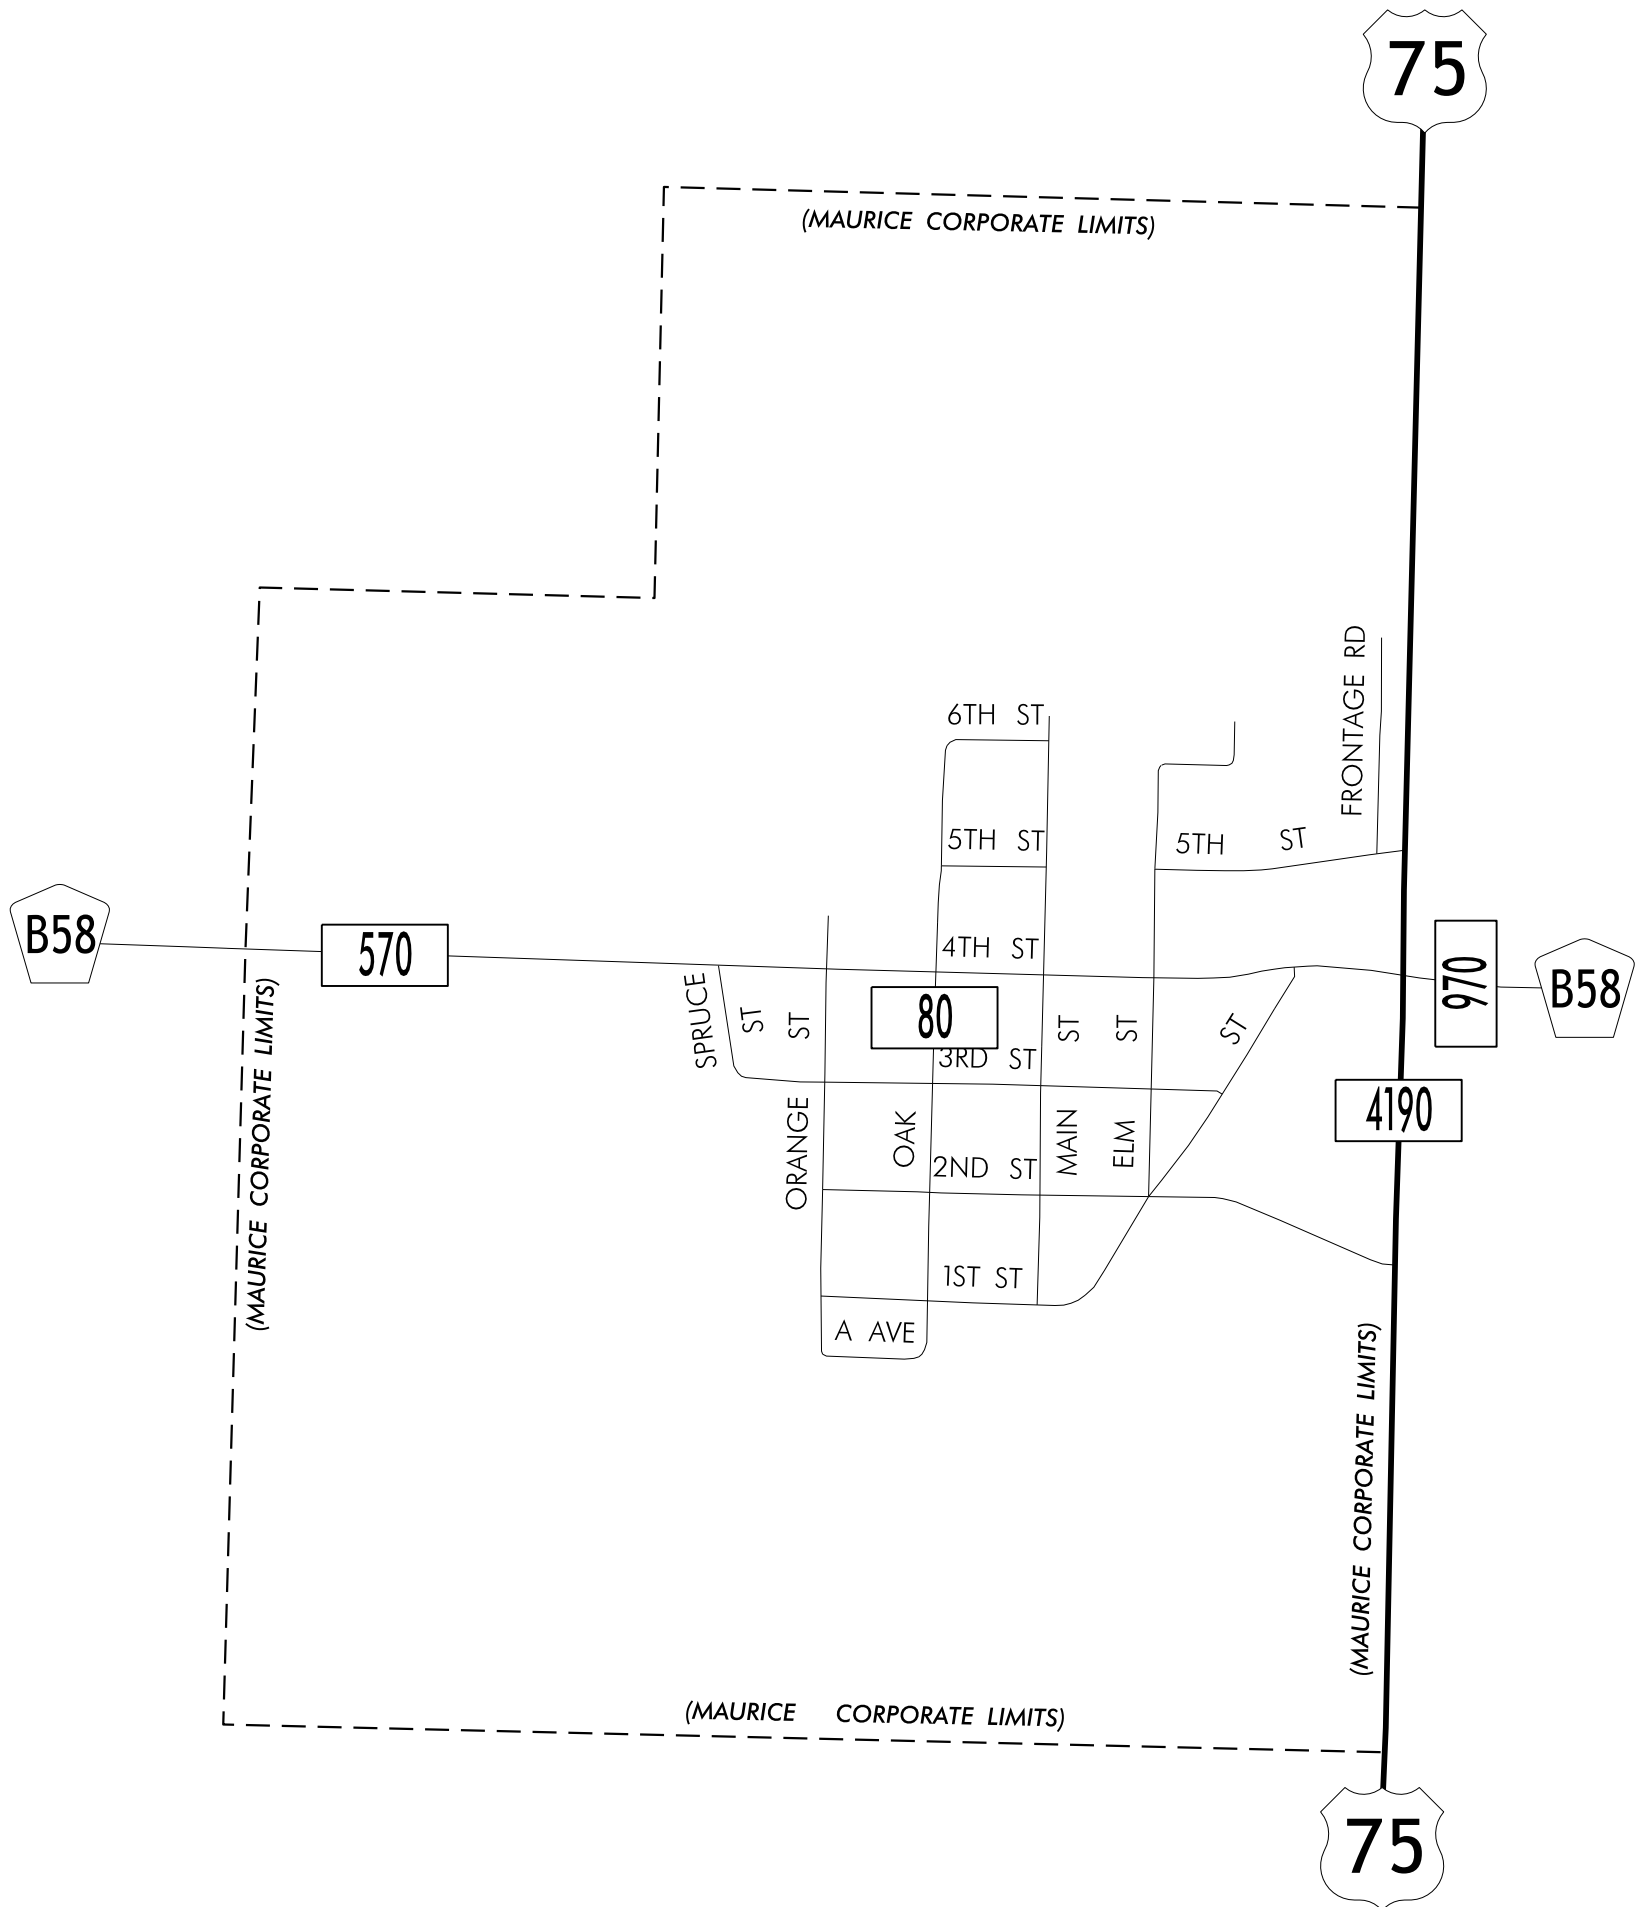

TRAFFIC FLOW MAP OF

MAURICE

SIoux COUNTY

2023 ANNUAL AVERAGE DAILY TRAFFIC

LEGEND

- RECORDER ONLY
- MANUAL COUNT