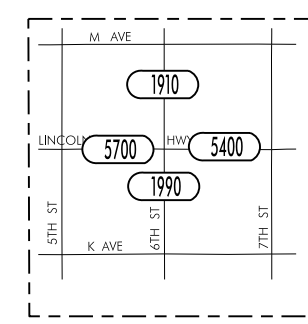

TRAFFIC FLOW MAP OF
NEVADA
STORY COUNTY
2023 ANNUAL AVERAGE DAILY TRAFFIC

LEGEND

- RECORDED ONLY
- MANUAL COUNT