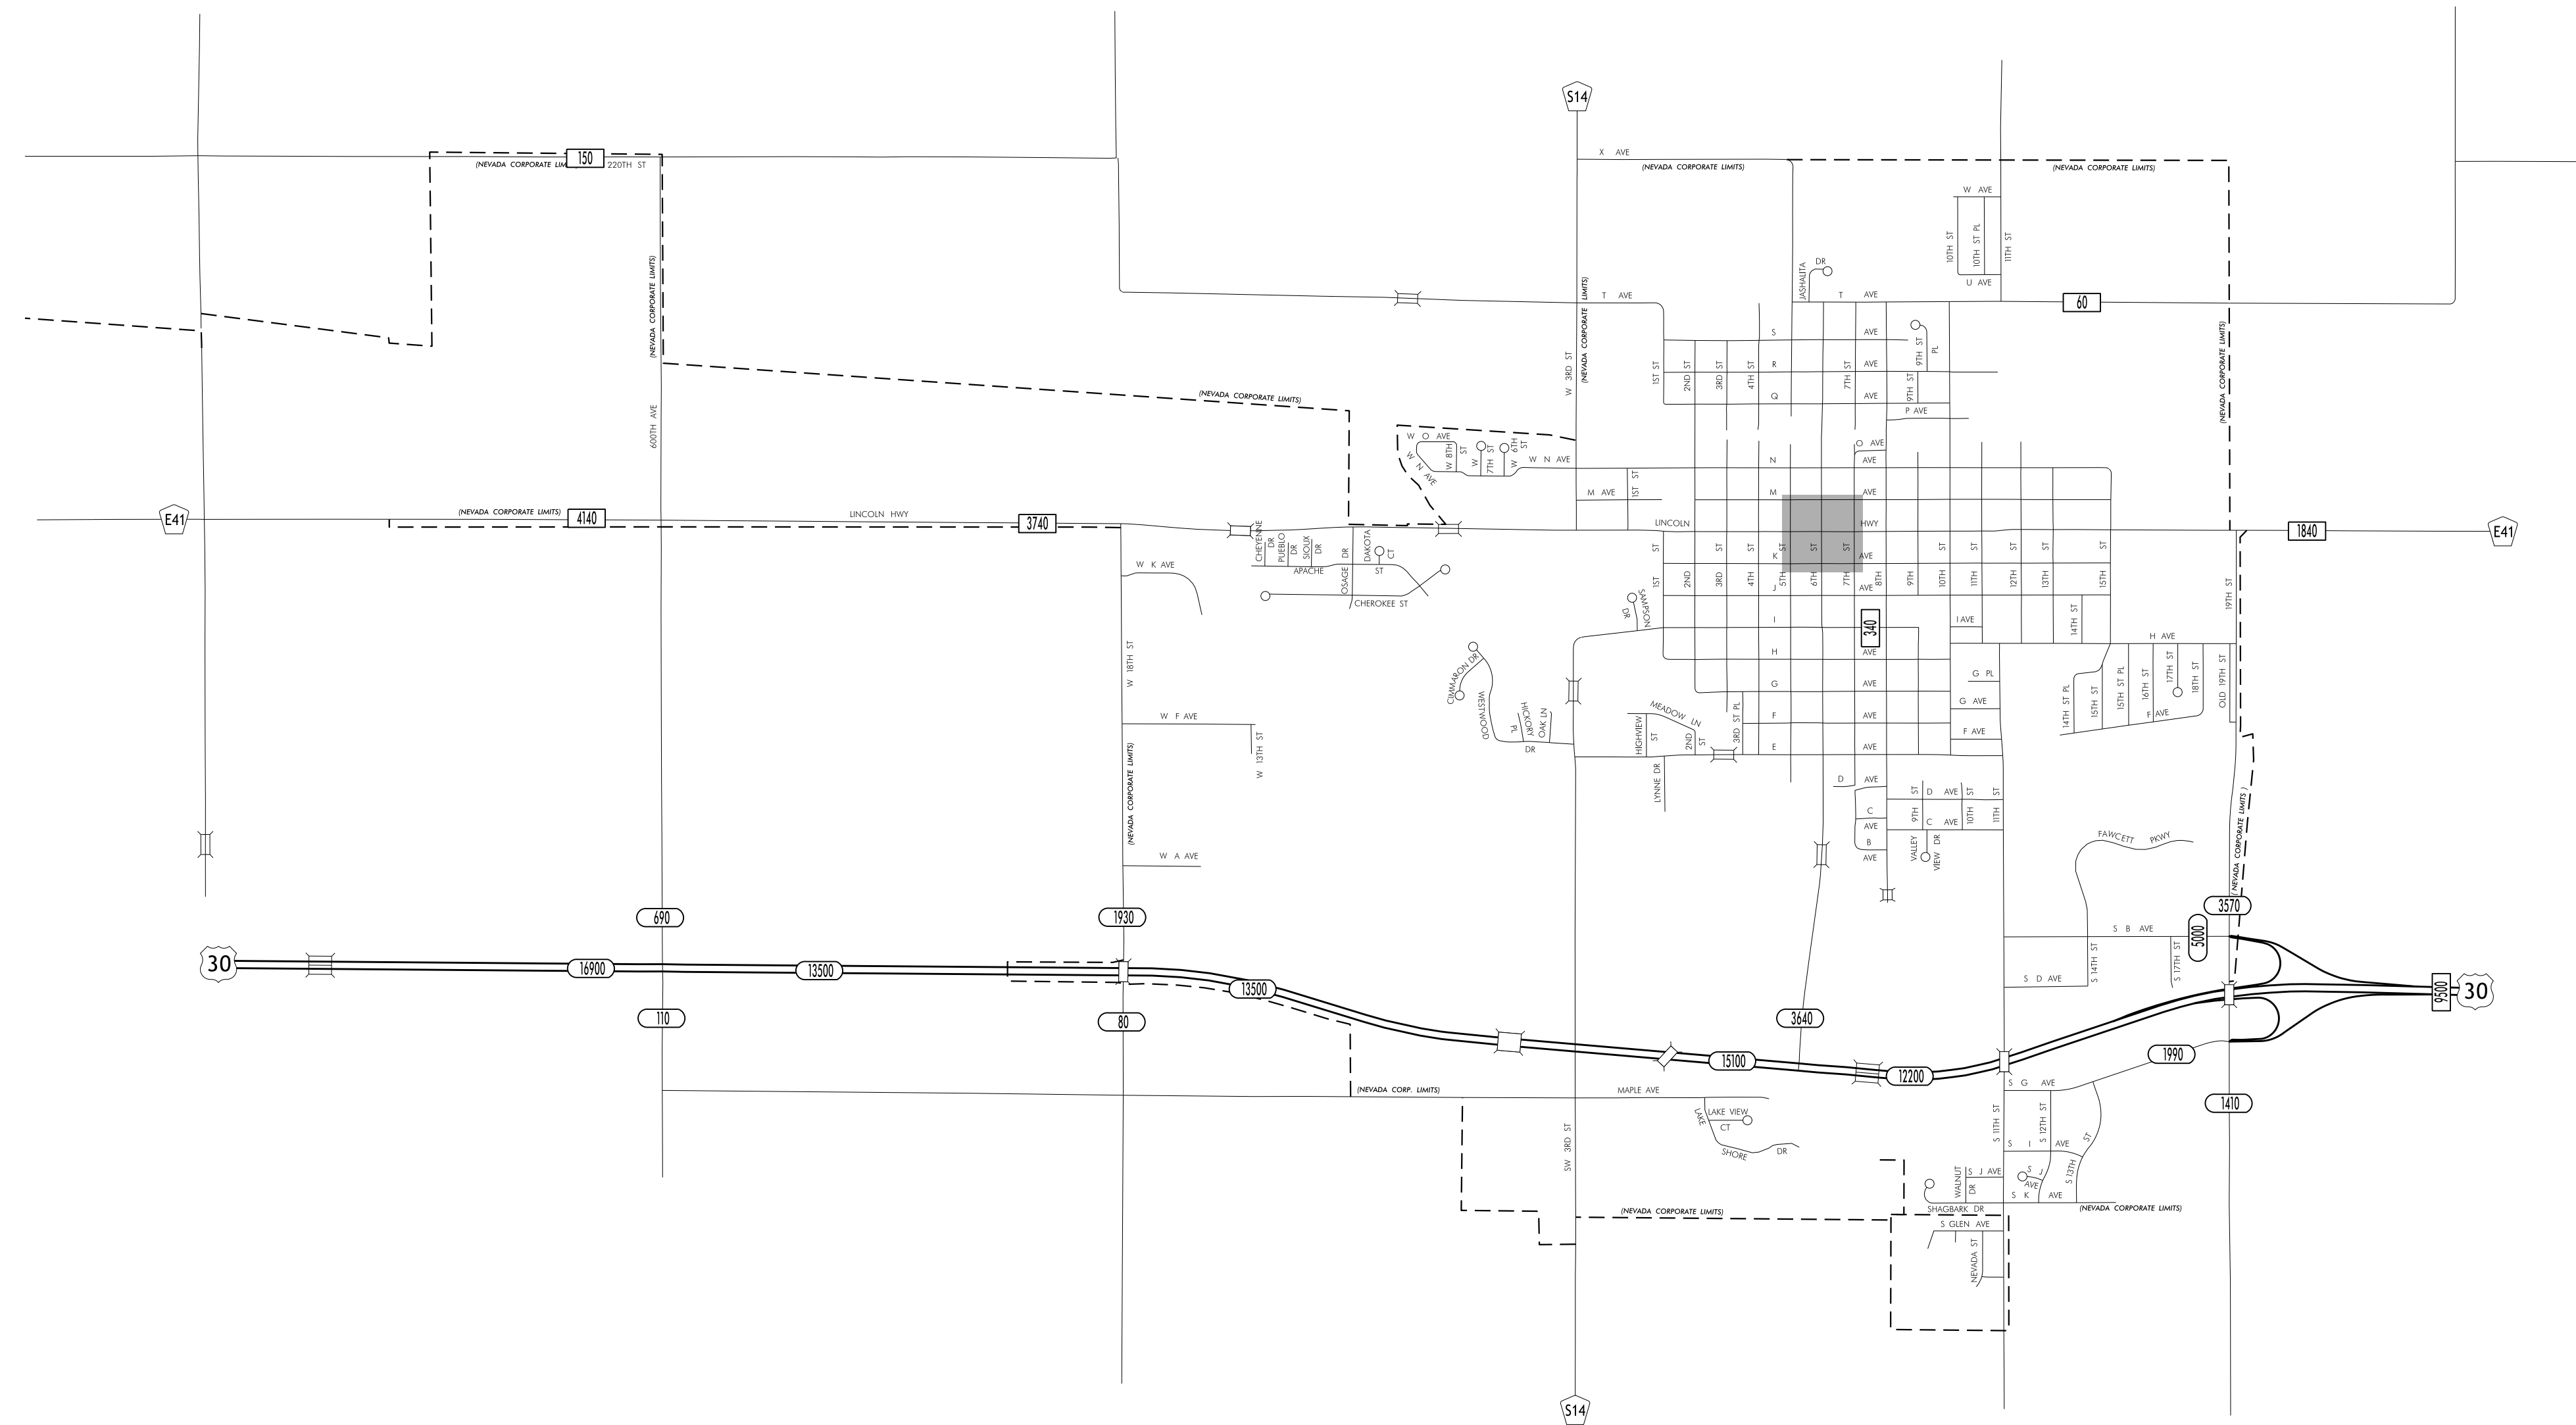

TRAFFIC FLOW MAP OF
NEVADA
STORY COUNTY
2023 ANNUAL AVERAGE DAILY TRAFFIC

LEGEND

- RECORDED ONLY
- MANUAL COUNT