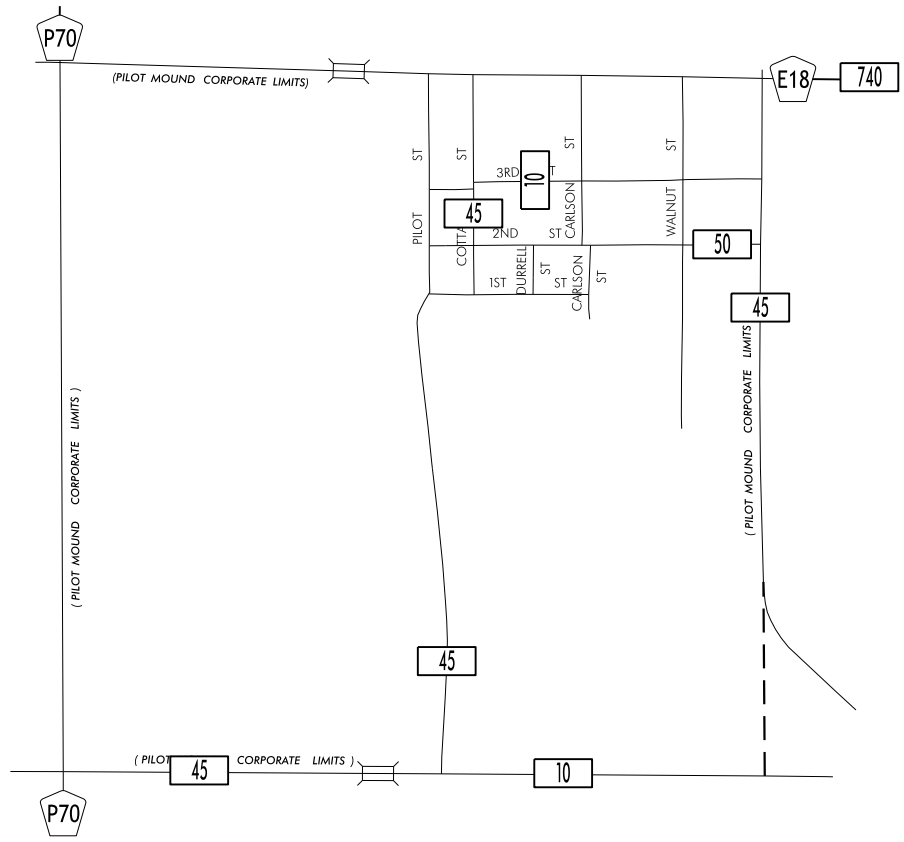

TRAFFIC FLOW MAP OF

PILOT MOUND

BOONE COUNTY

2023 ANNUAL AVERAGE DAILY TRAFFIC

PREPARED BY

IOWA DEPARTMENT OF TRANSPORTATION
DIVISION OF PLANNING AND PROGRAMMING

OFFICE OF SYSTEM PLANNING

PHONE (515) 239-1289

LEGEND

- RECORDER ONLY
- MANUAL COUNT