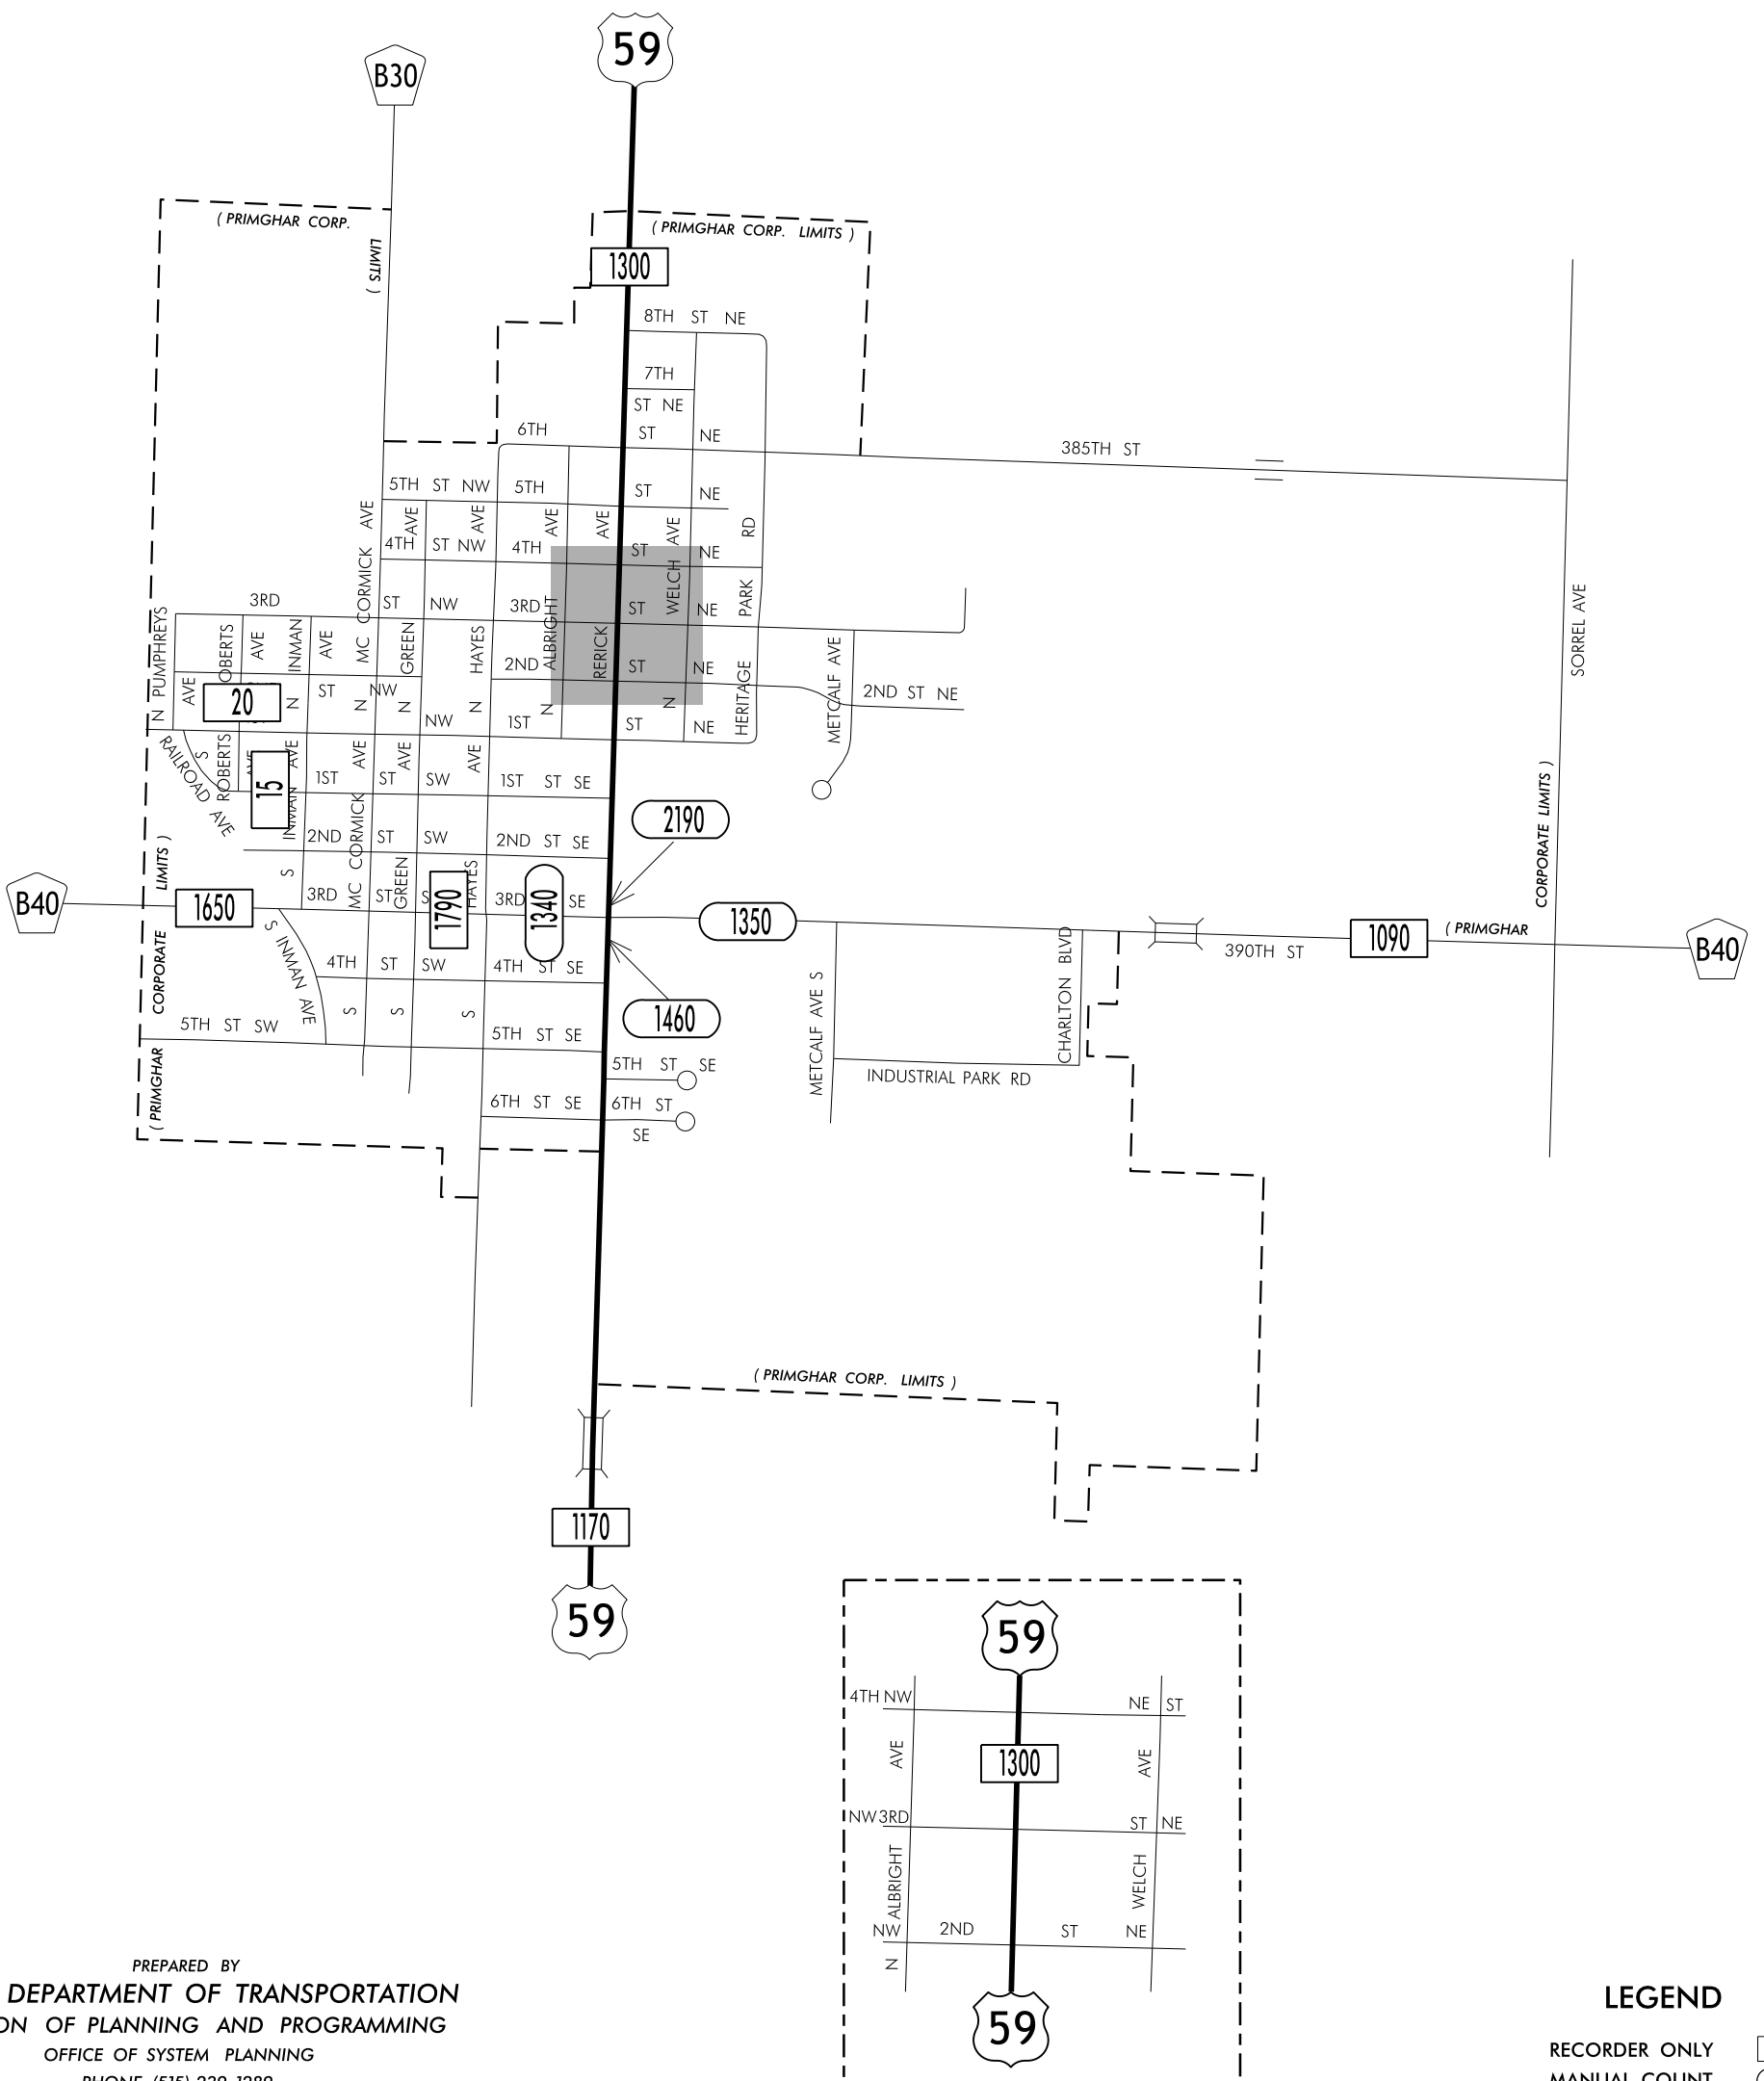

TRAFFIC FLOW MAP OF
PRIMGHAR
O'BRIEN COUNTY
2023 ANNUAL AVERAGE DAILY TRAFFIC

LEGEND

RECORDER ONLY 
 MANUAL COUNT 