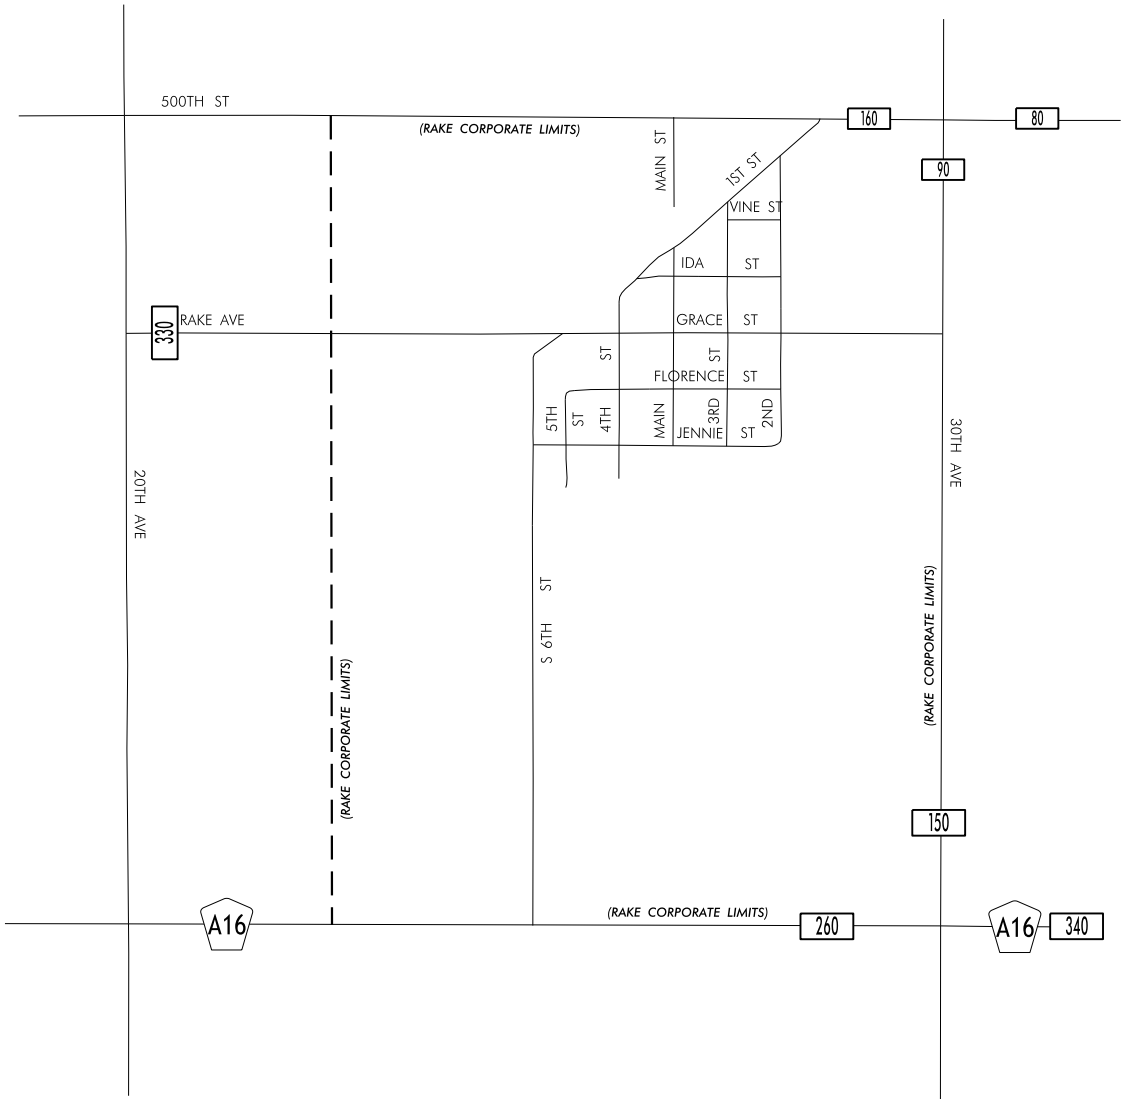

TRAFFIC FLOW MAP OF

RAKE

WINNEBAGO COUNTY

2023 ANNUAL AVERAGE DAILY TRAFFIC

PREPARED BY

IOWA DEPARTMENT OF TRANSPORTATION

DIVISION OF PLANNING AND PROGRAMMING

OFFICE OF SYSTEM PLANNING

PHONE (515) 239-1289

LEGEND

RECORDER ONLY
MANUAL COUNT