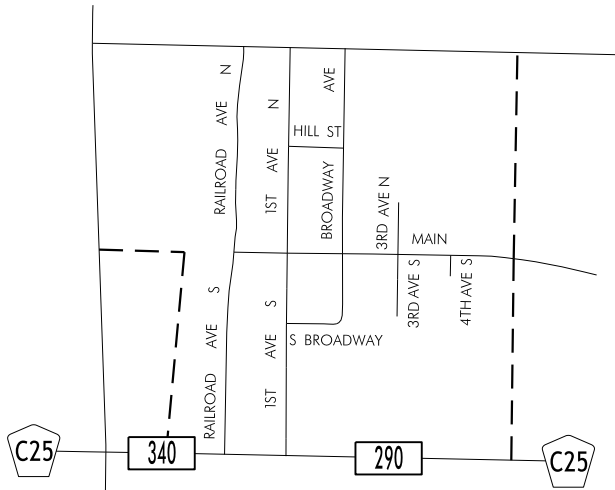

TRAFFIC FLOW MAP OF

REMBRANDT

BUENA VISTA COUNTY

2023 ANNUAL AVERAGE DAILY TRAFFIC

LEGEND

- RECORDER ONLY
- MANUAL COUNT