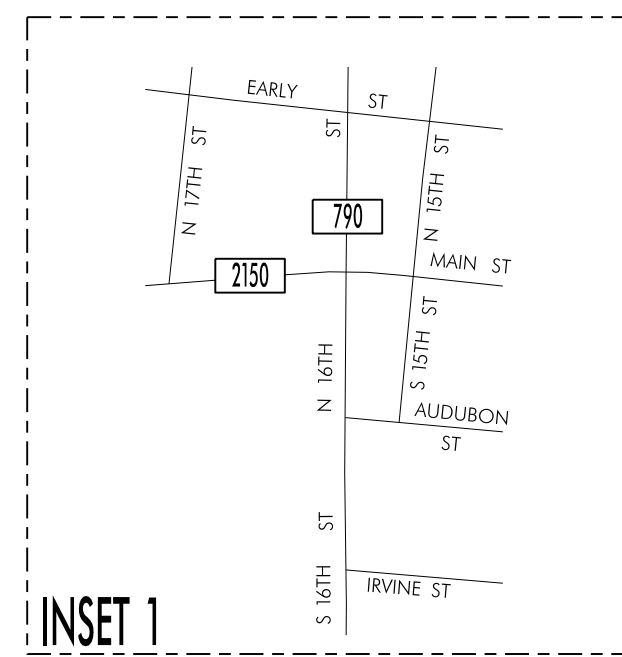

TRAFFIC FLOW MAP OF
SAC CITY
SAC COUNTY
2023 ANNUAL AVERAGE DAILY TRAFFIC

LEGEND
 RECORDER ONLY 
 MANUAL COUNT 