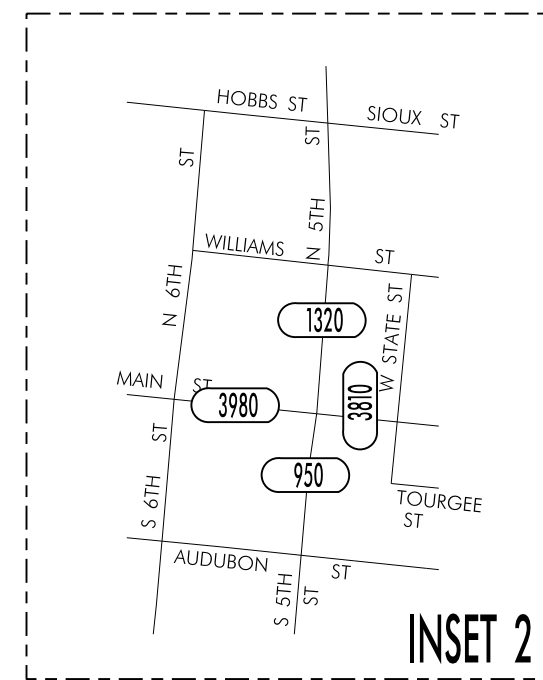

TRAFFIC FLOW MAP OF
SAC CITY
SAC COUNTY
2023 ANNUAL AVERAGE DAILY TRAFFIC

LEGEND
 RECORDER ONLY 
 MANUAL COUNT 