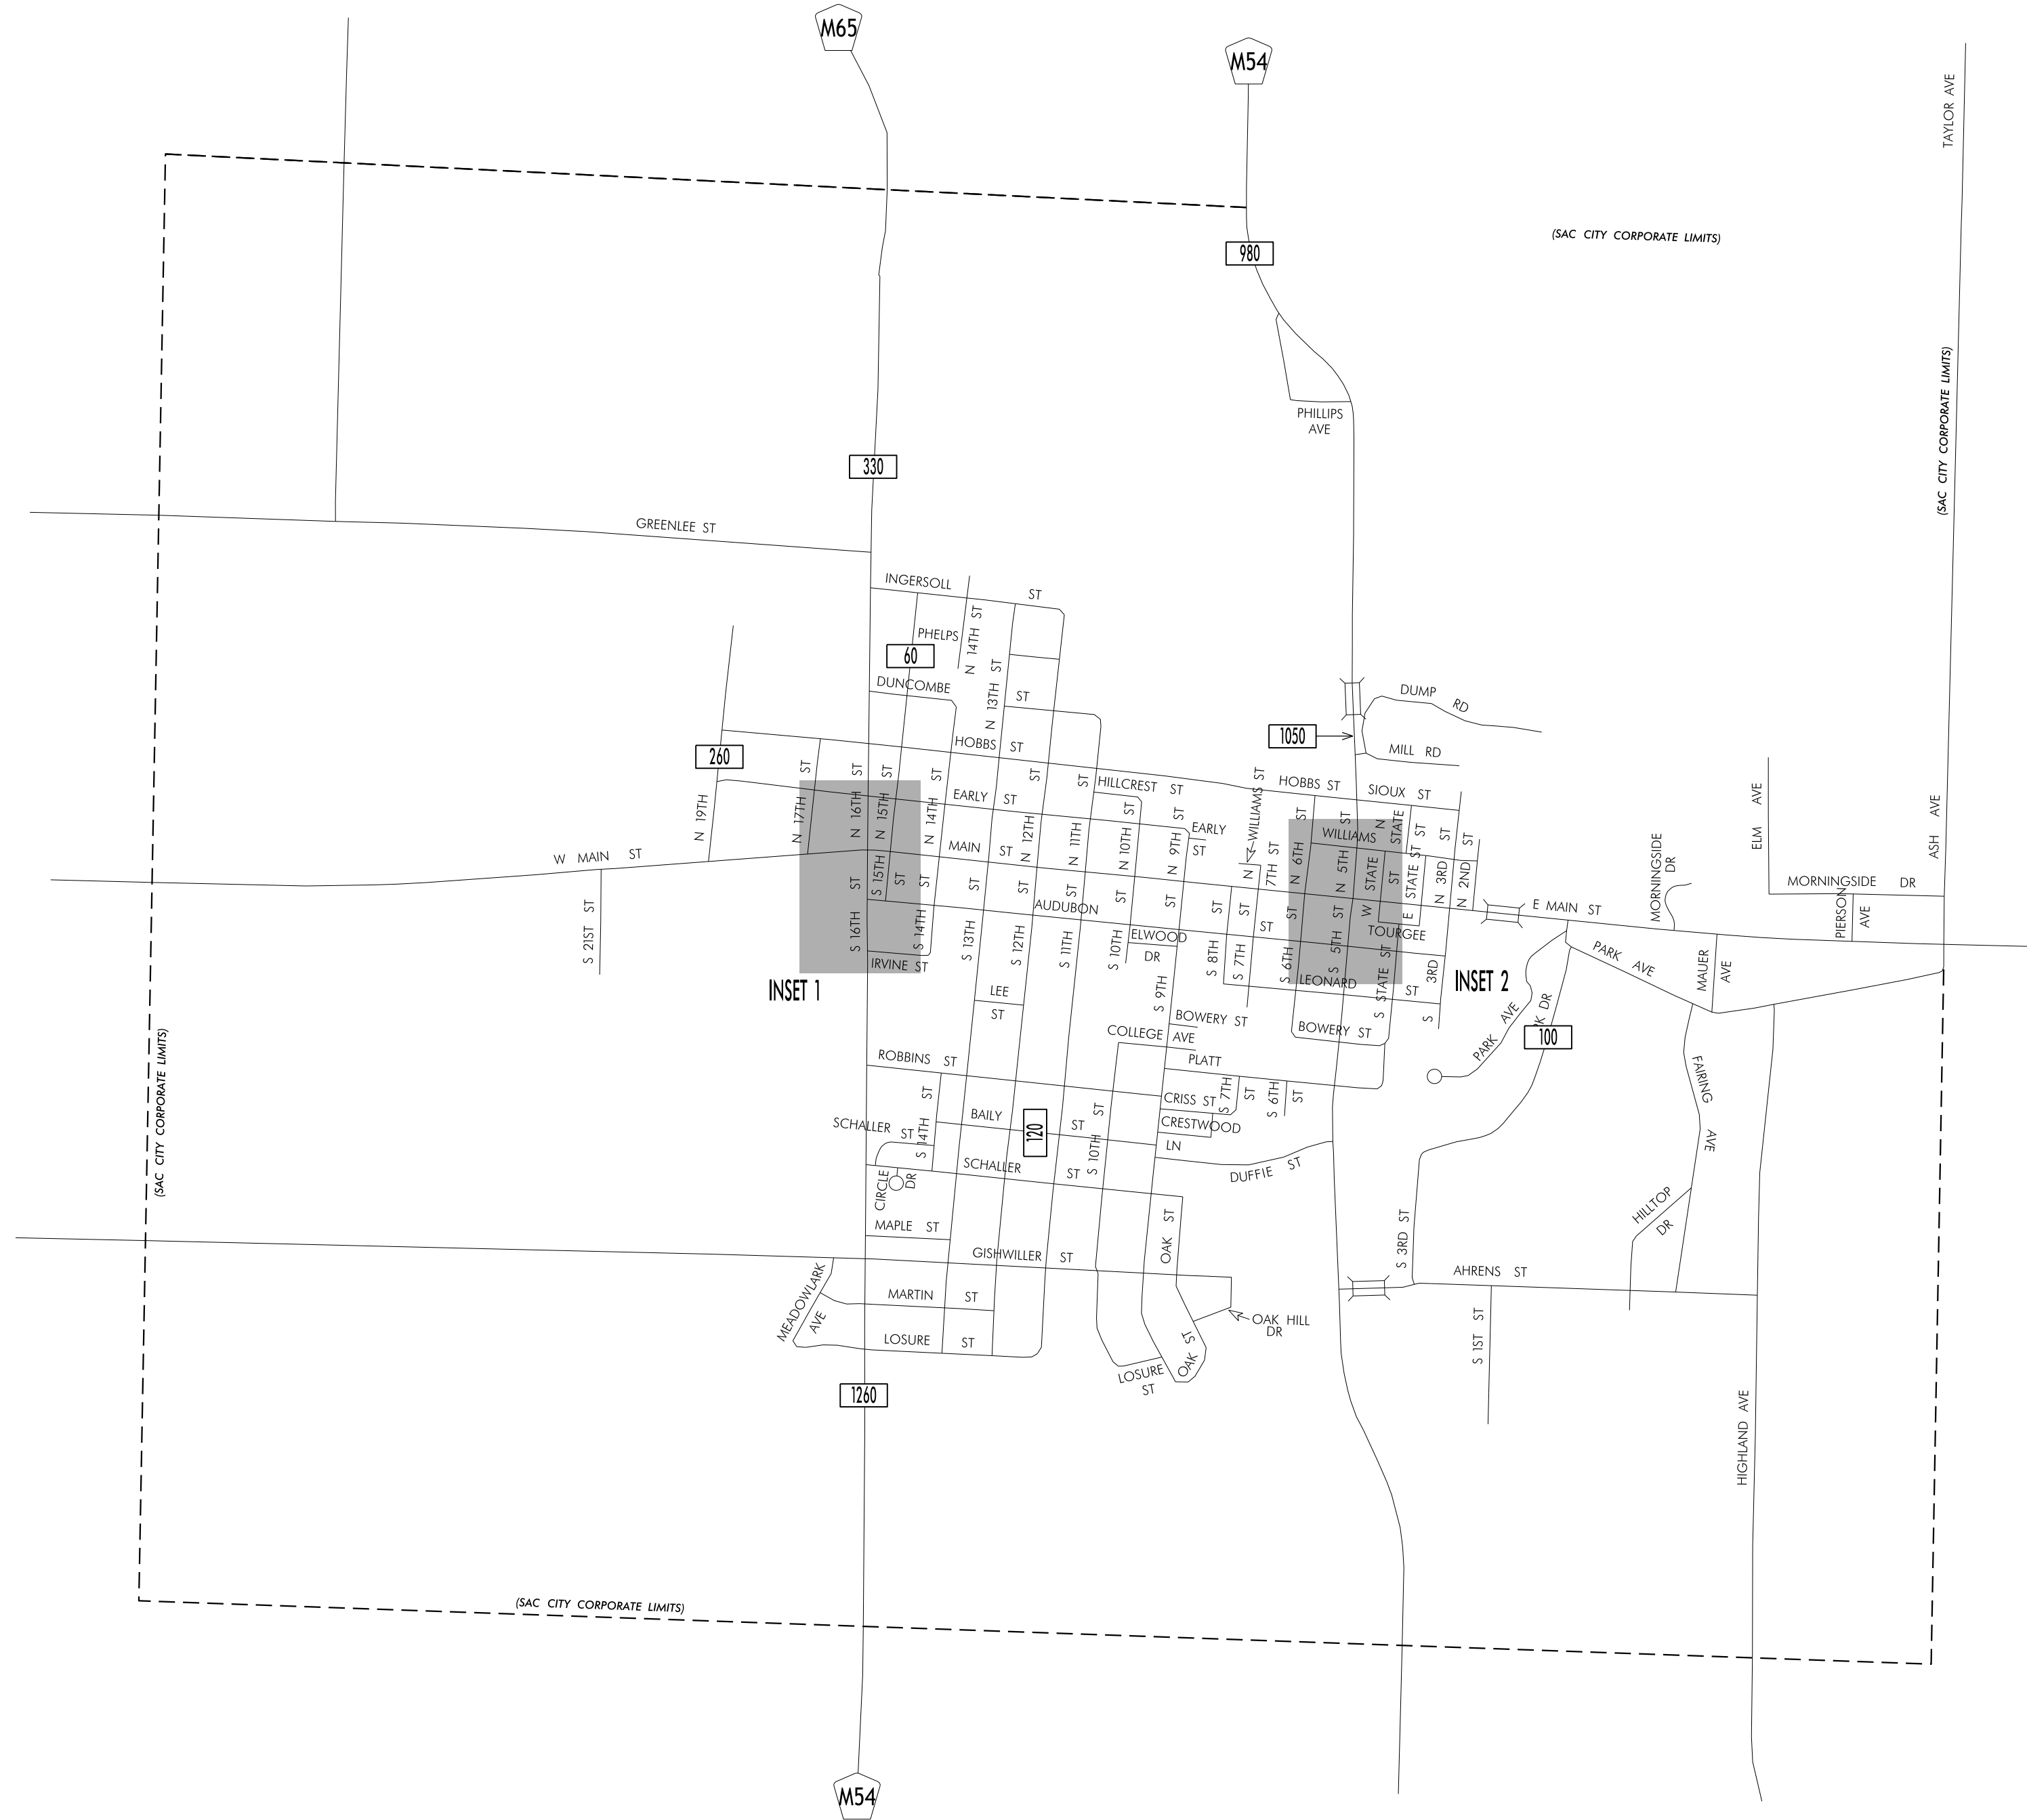

TRAFFIC FLOW MAP OF
SAC CITY
SAC COUNTY
2023 ANNUAL AVERAGE DAILY TRAFFIC

LEGEND
 RECORDER ONLY 
 MANUAL COUNT 