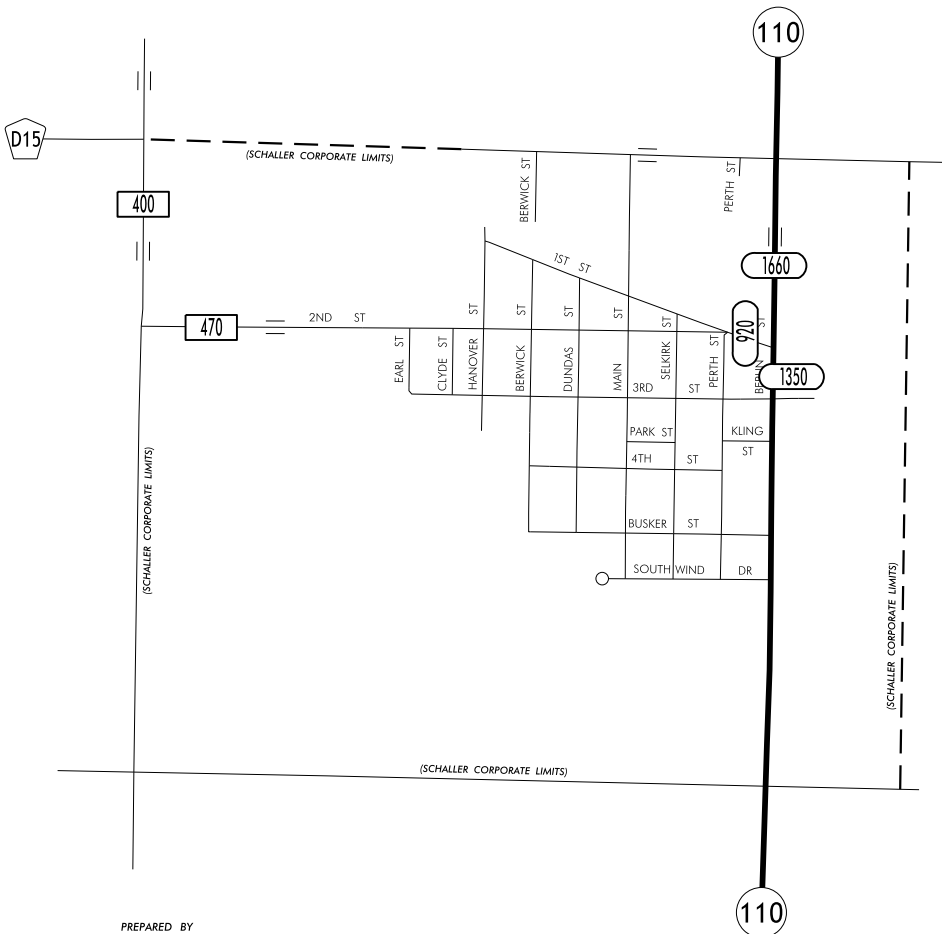

TRAFFIC FLOW MAP OF

SCHALLER

SAC COUNTY

2023 ANNUAL AVERAGE DAILY TRAFFIC

LEGEND

- RECORDED ONLY
- MANUAL COUNT