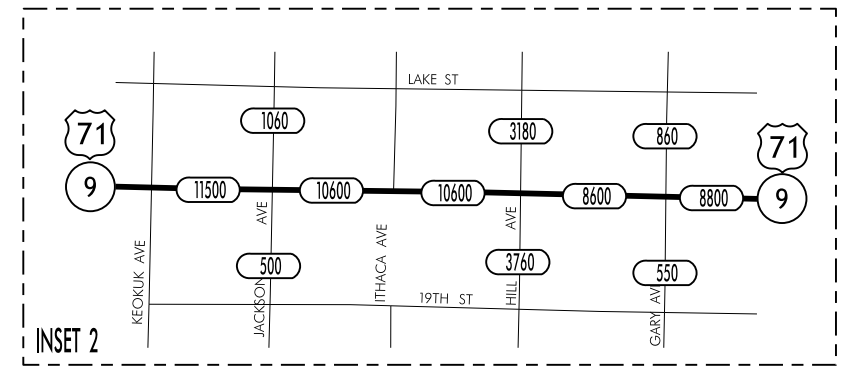

TRAFFIC FLOW MAP OF
SPIRIT LAKE
DICKINSON COUNTY
2023 ANNUAL AVERAGE DAILY TRAFFIC

LEGEND
 RECORDER ONLY
 MANUAL COUNT