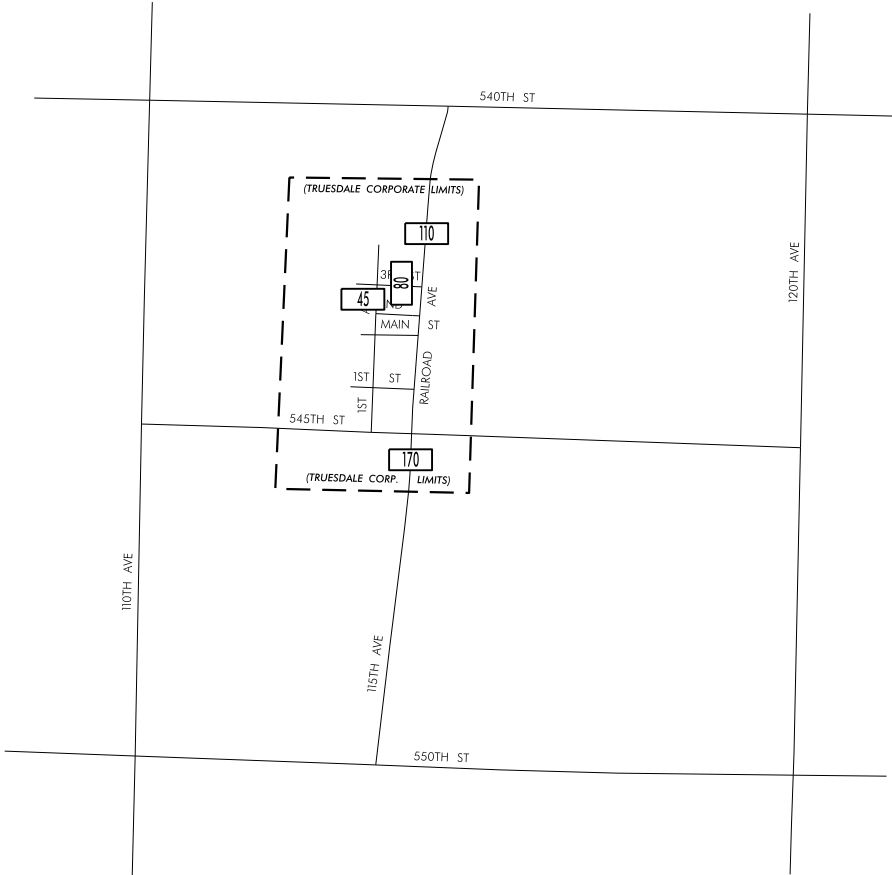

TRAFFIC FLOW MAP OF

TRUESDALE

BUENA VISTA COUNTY

2023 ANNUAL AVERAGE DAILY TRAFFIC

LEGEND

- RECORDER ONLY
- MANUAL COUNT