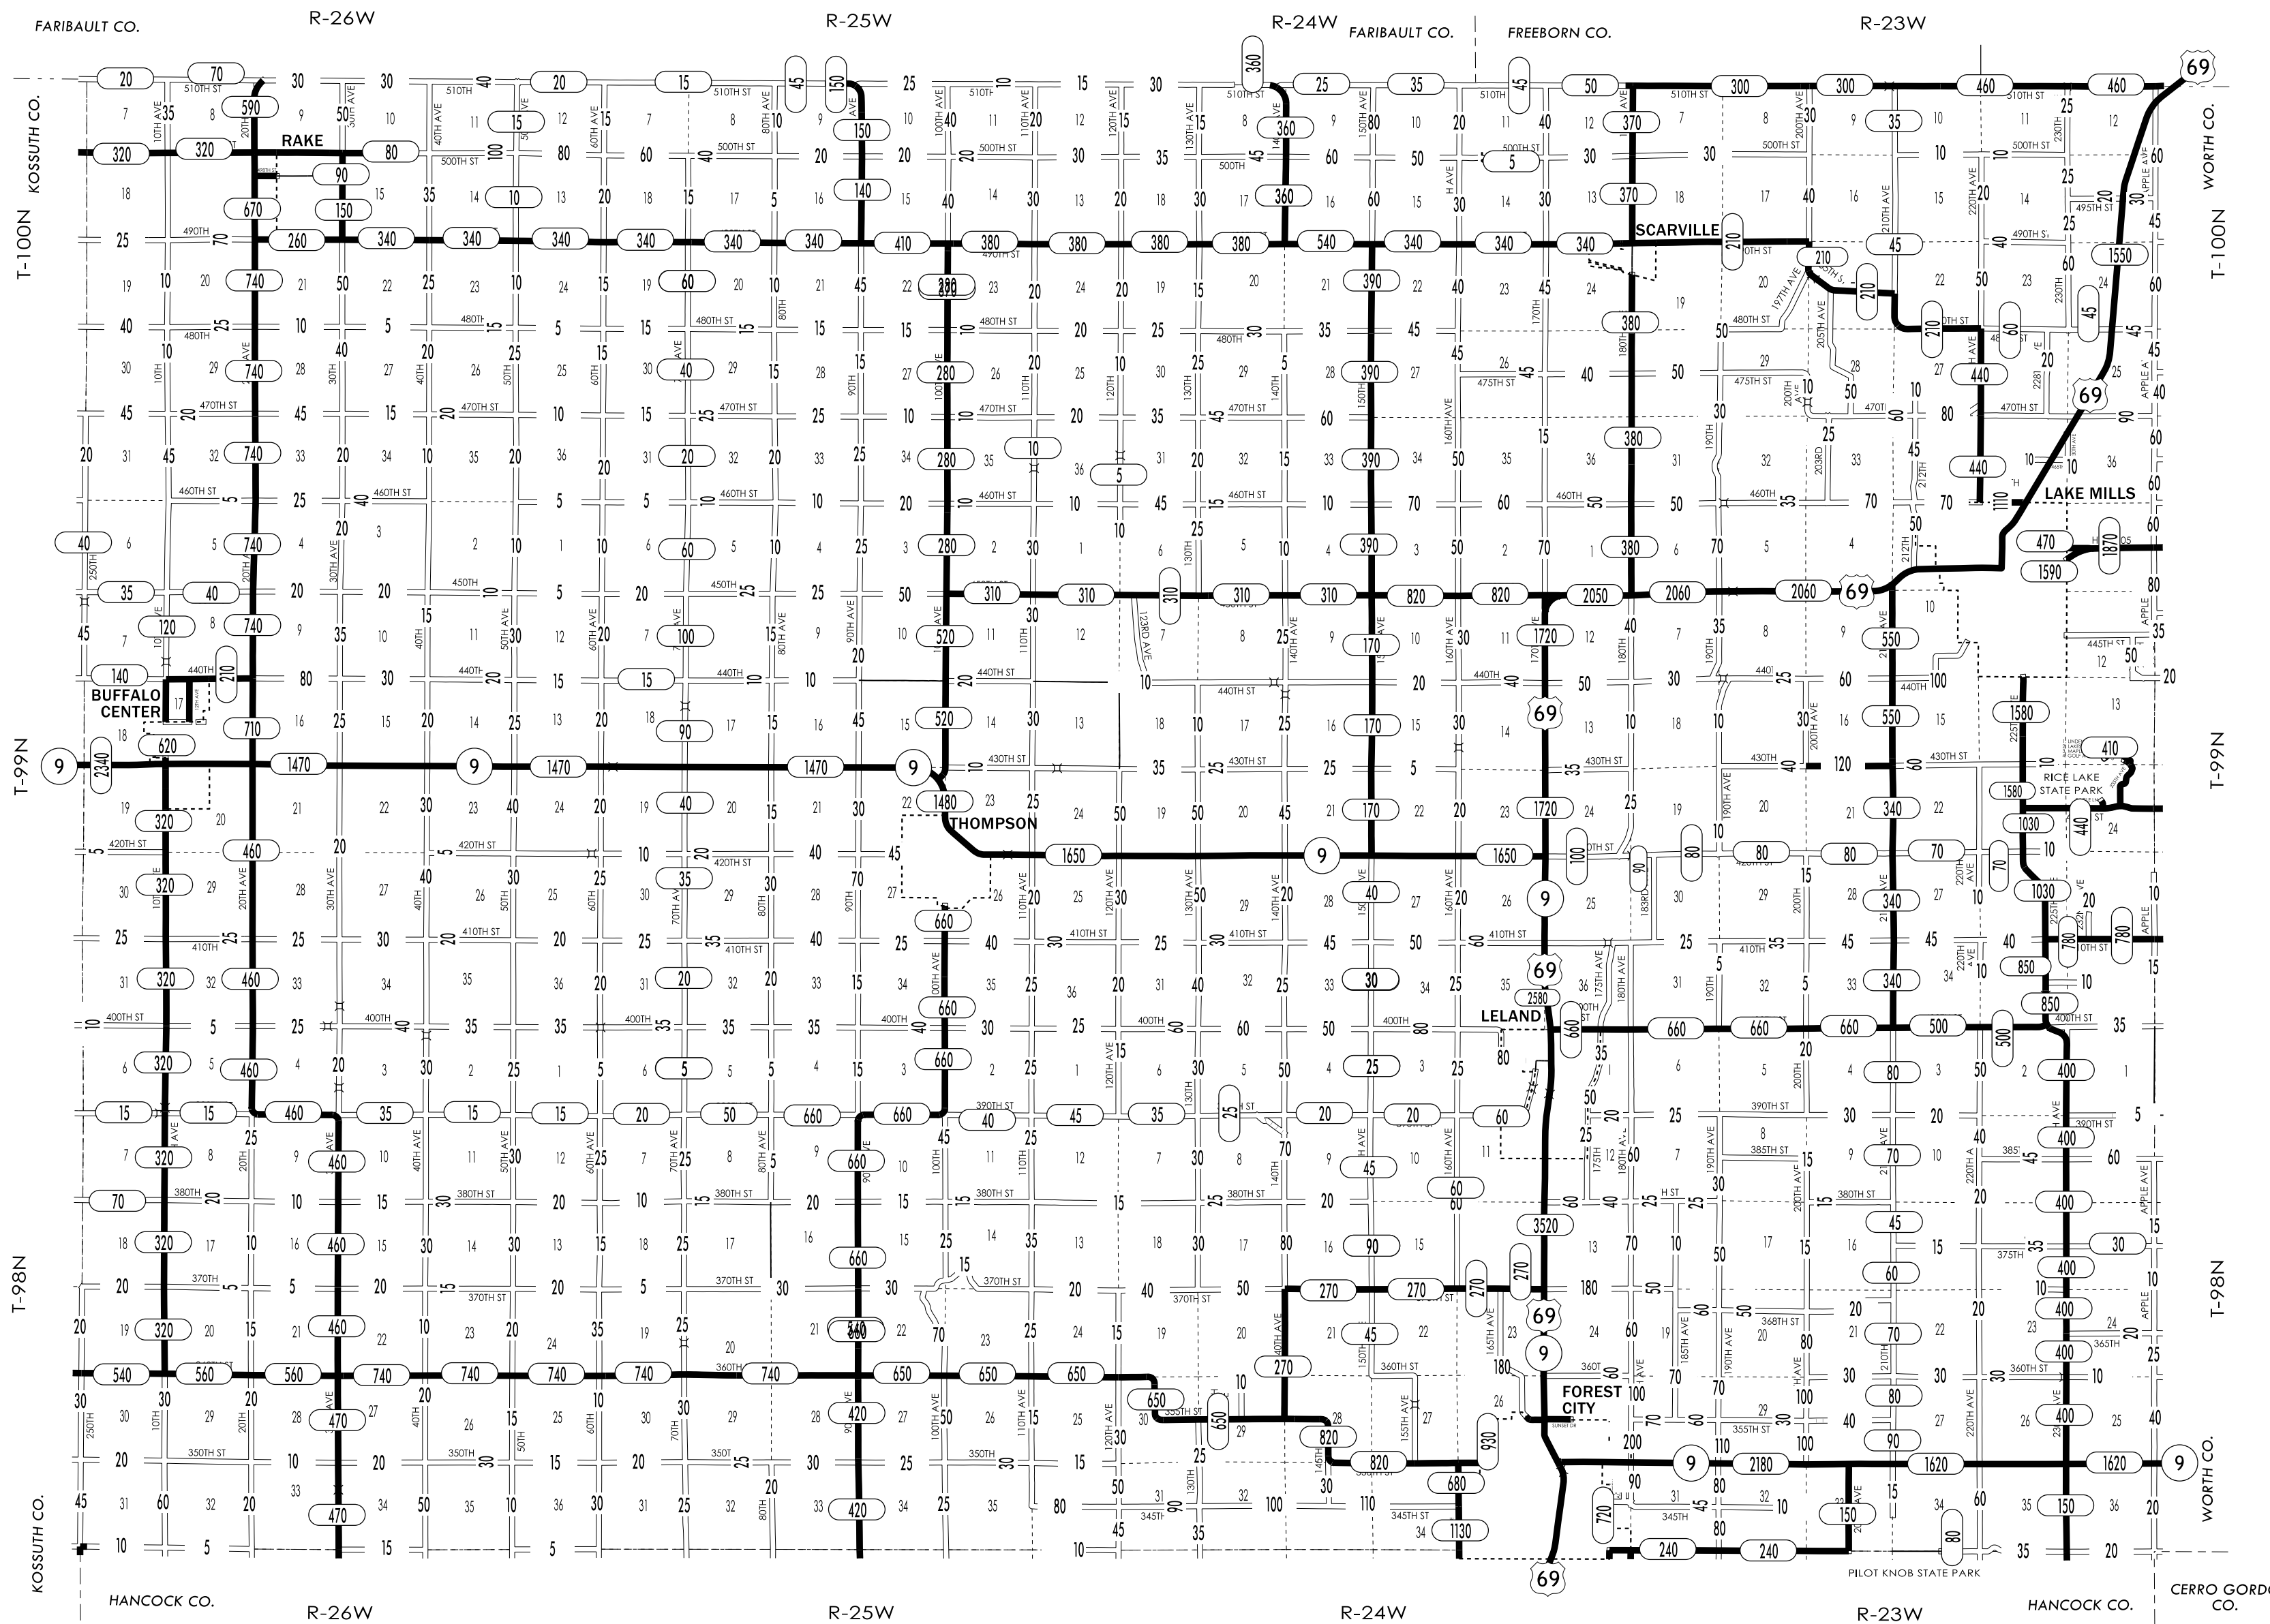

# TRAFFIC FLOW MAP OF WINNEBAGO COUNTY IOWA

**2023** ANNUAL AVERAGE DAILY TRAFFIC  
HISTORICAL ANNUAL AVERAGE DAILY TRAFFIC

Prepared By  
SYSTEMS PLANNING BUREAU  
Phone: (515) 239-1664  
WWW.IOWADOT.GOV/MAPS

In Cooperation With  
United States  
Department of Transportation

JANUARY 1, 2023

LEGEND

2023