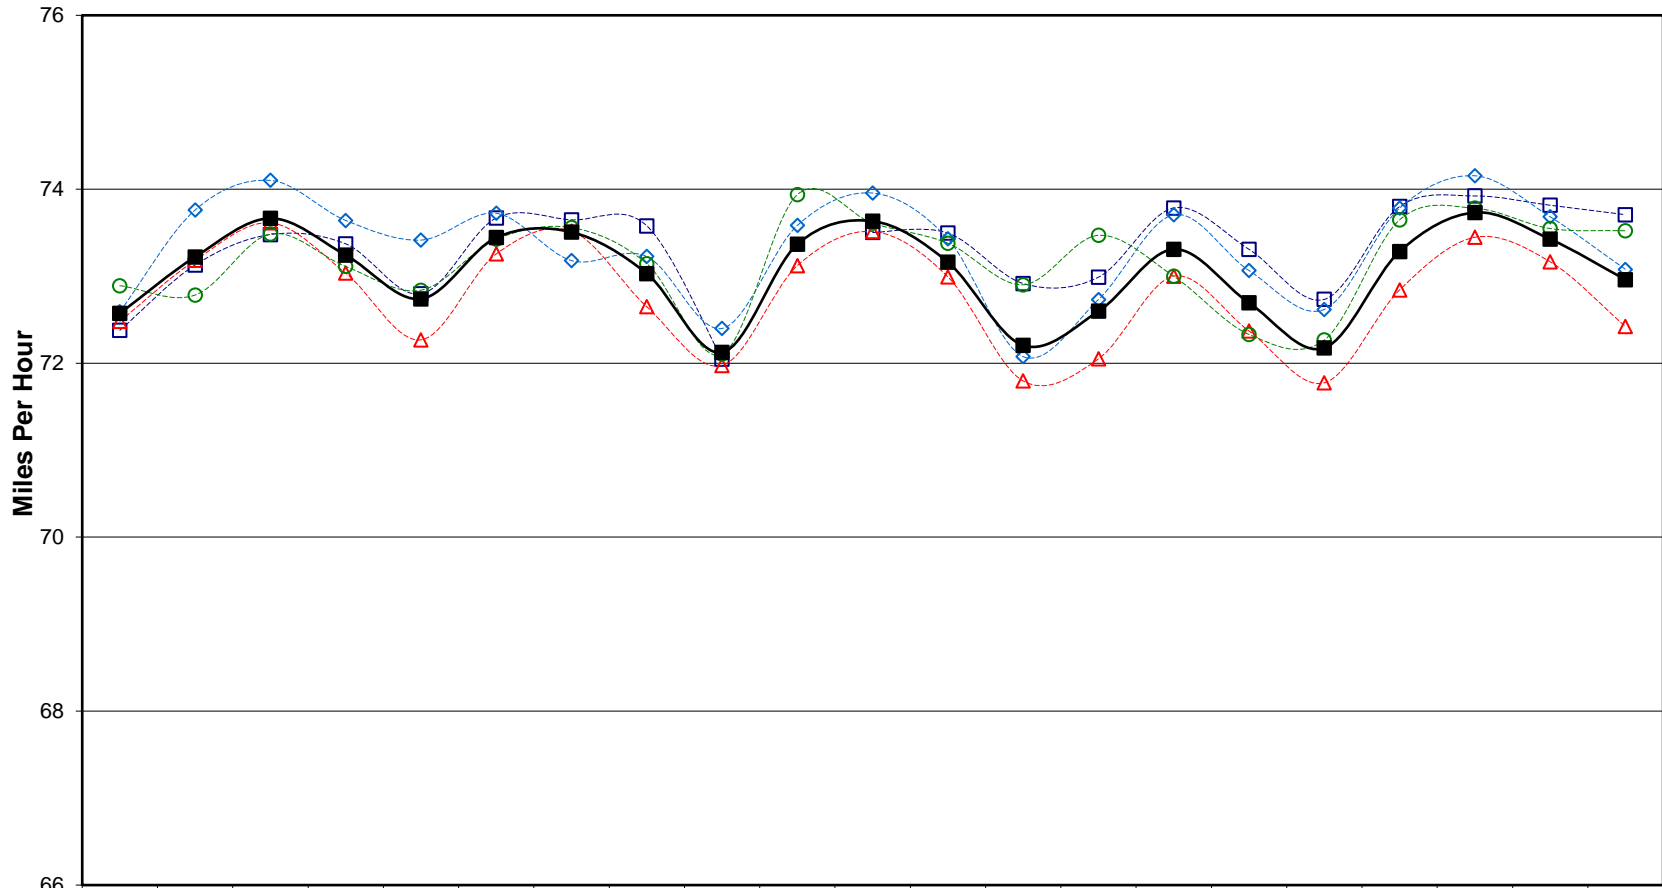

Average Speeds by Quarter on Iowa Rural Interstates

	Jan-Mar 2017	Apr-Jun 2017	Jul-Sep 2017	Oct-Dec 2017	Jan-Mar 2018	Apr-Jun 2018	Jul-Sep 2018	Oct-Dec 2018	Jan-Mar 2019	Apr-Jun 2019	Jul-Sep 2019	Oct-Dec 2019	Jan-Mar 2020	Apr-Jun 2020	Jul-Sep 2020	Oct-Dec 2020	Jan-Mar 2021	Apr-Jun 2021	Jul-Sep 2021	Oct-Dec 2021	Jan-Mar 2022
I 29	72.38	73.13	73.48	73.37	72.80	73.67	73.65	73.58	72.05	N.A.	73.50	73.50	72.92	72.99	73.79	73.31	72.73	73.80	73.92	73.82	73.71
I 35	72.59	73.76	74.10	73.64	73.42	73.72	73.18	73.23	72.40	73.58	73.96	73.43	72.08	72.73	73.71	73.07	72.62	73.78	74.16	73.68	73.08
I 80	72.48	73.18	73.61	73.04	72.27	73.26	73.52	72.65	71.97	73.12	73.51	72.99	71.80	72.05	73.00	72.37	71.78	72.84	73.45	73.17	72.42
I 380	72.89	72.78	73.49	73.11	72.84	73.43	73.56	73.15	72.10	73.94	73.61	73.38	72.90	73.47	73.00	72.33	72.27	73.65	73.78	73.55	73.52
ALL	72.57	73.22	73.67	73.24	72.74	73.44	73.51	73.03	72.12	73.37	73.63	73.16	72.20	72.60	73.31	72.69	72.18	73.28	73.73	73.43	72.96