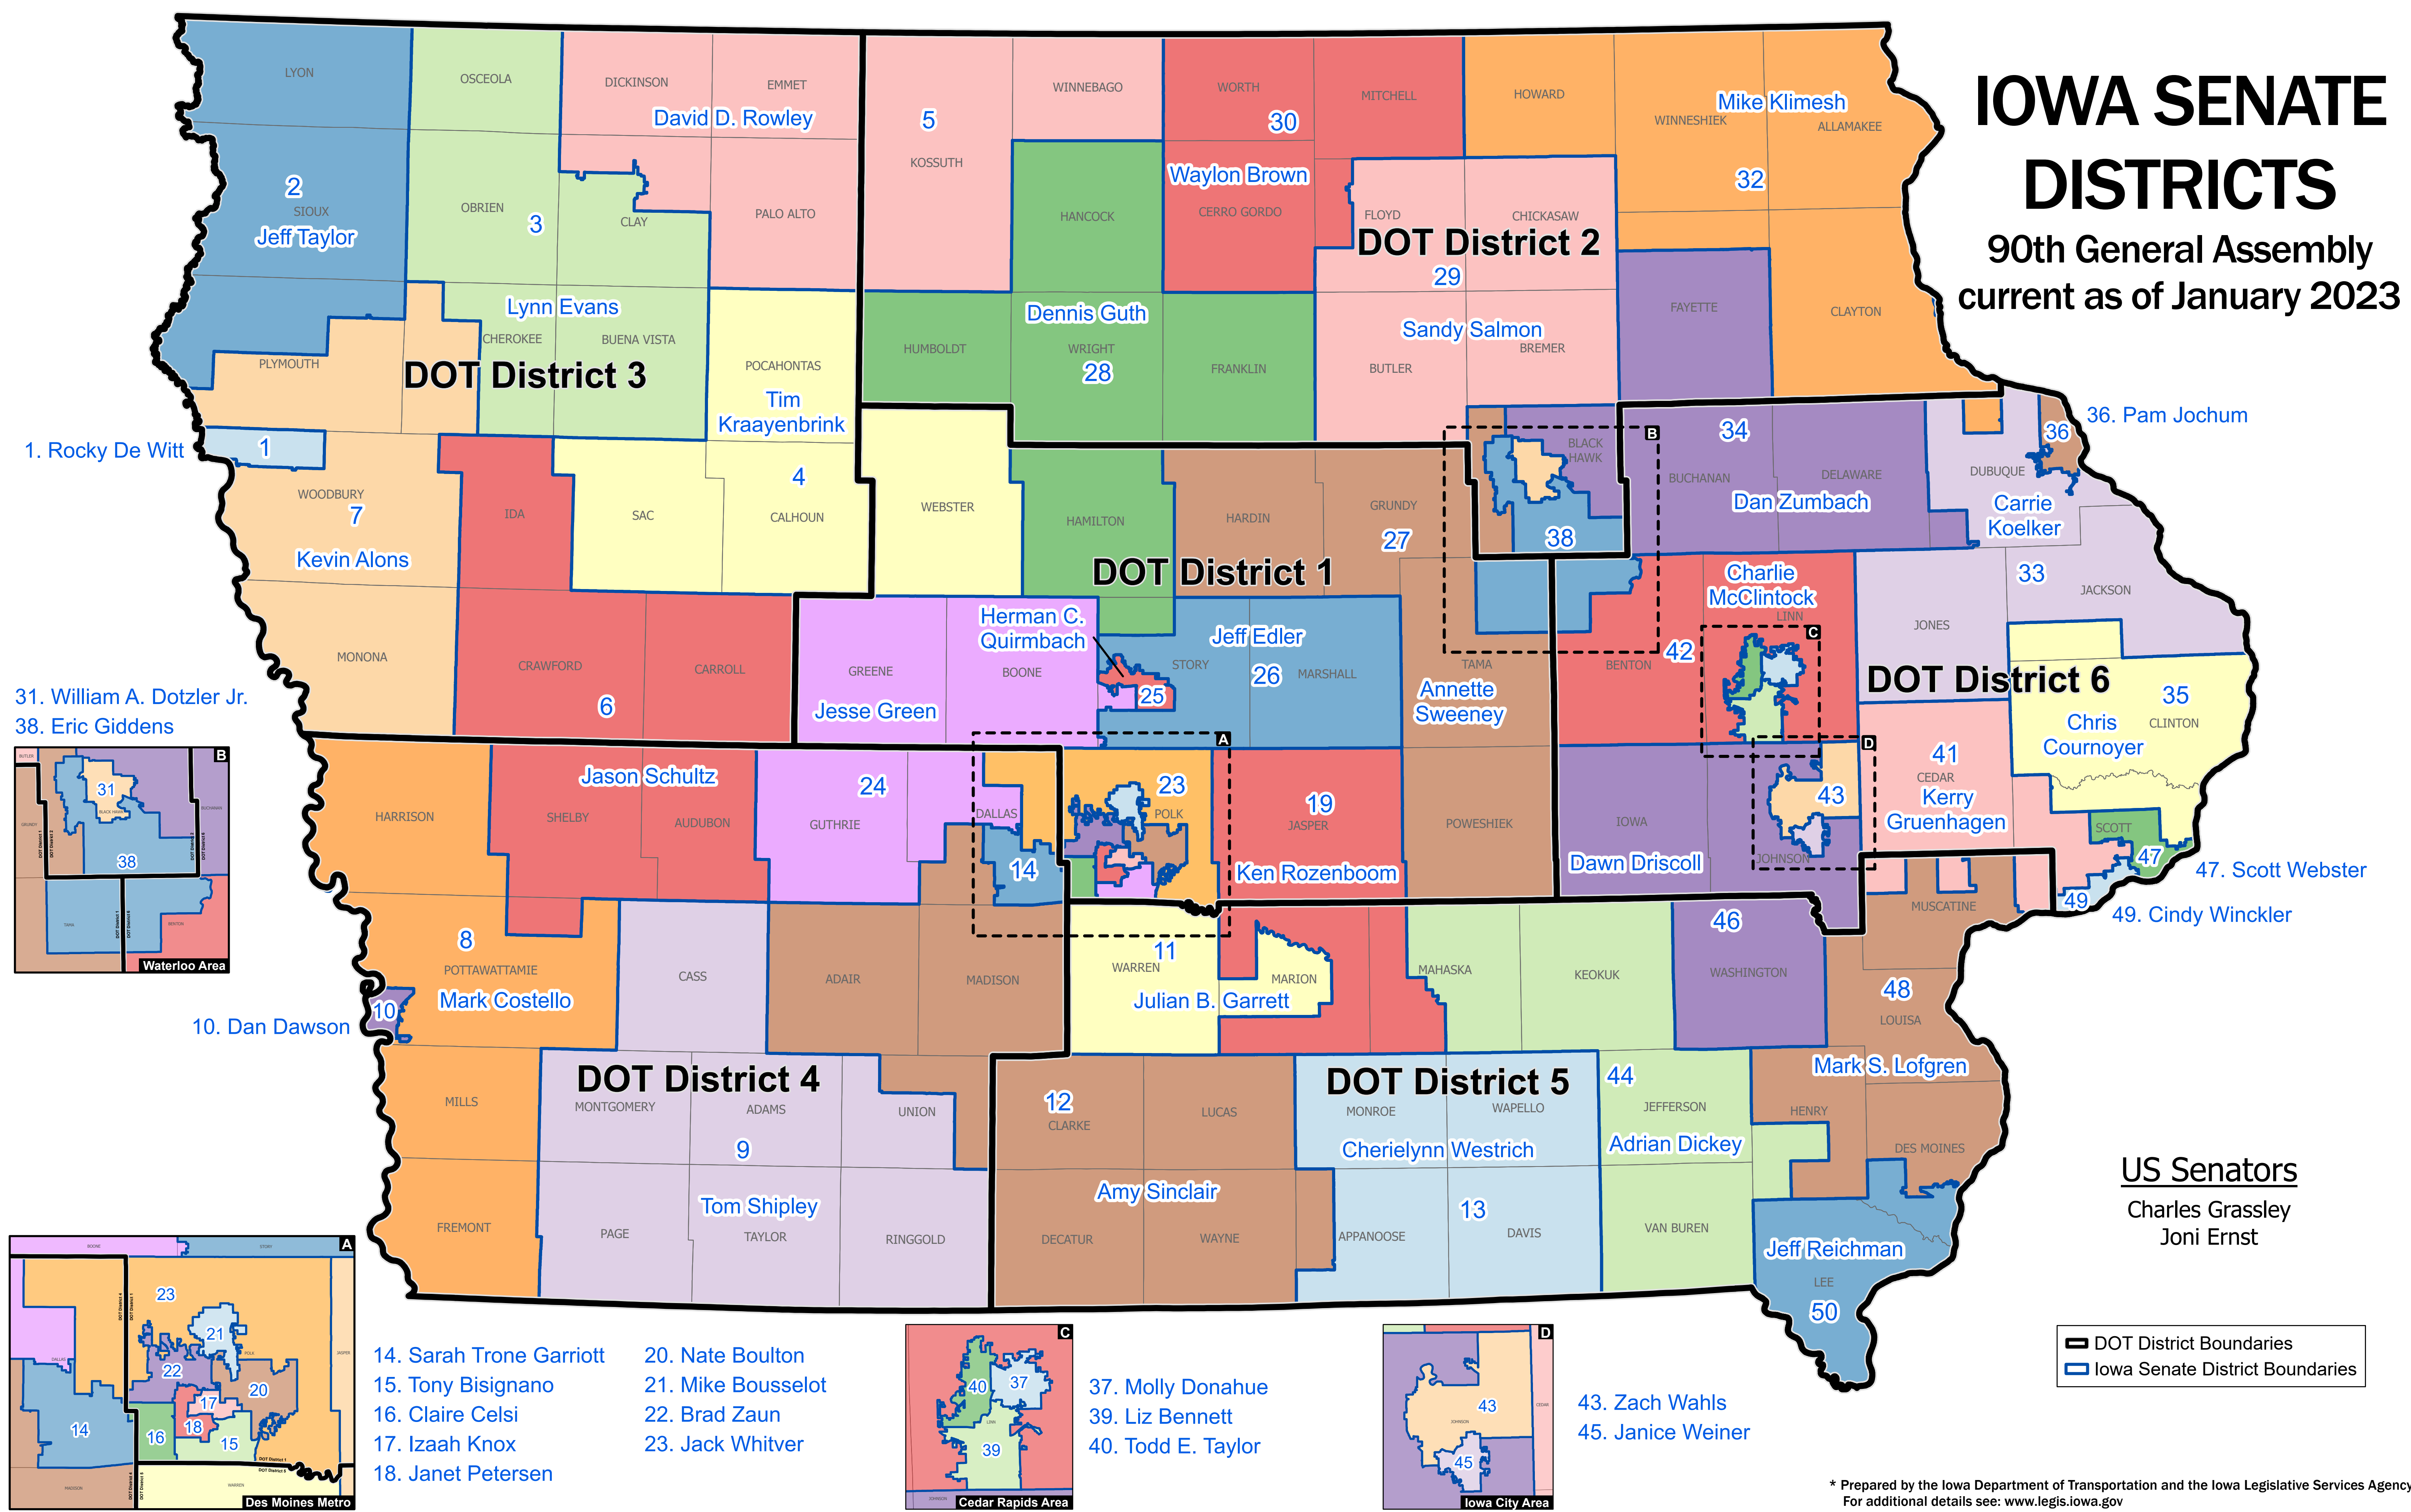

IOWA SENATE DISTRICTS

90th General Assembly
current as of January 2023

 DOT District Boundaries
 Iowa Senate District Boundaries

* Prepared by the Iowa Department of Transportation and the Iowa Legislative Services Agency. For additional details see: www.legis.iowa.gov