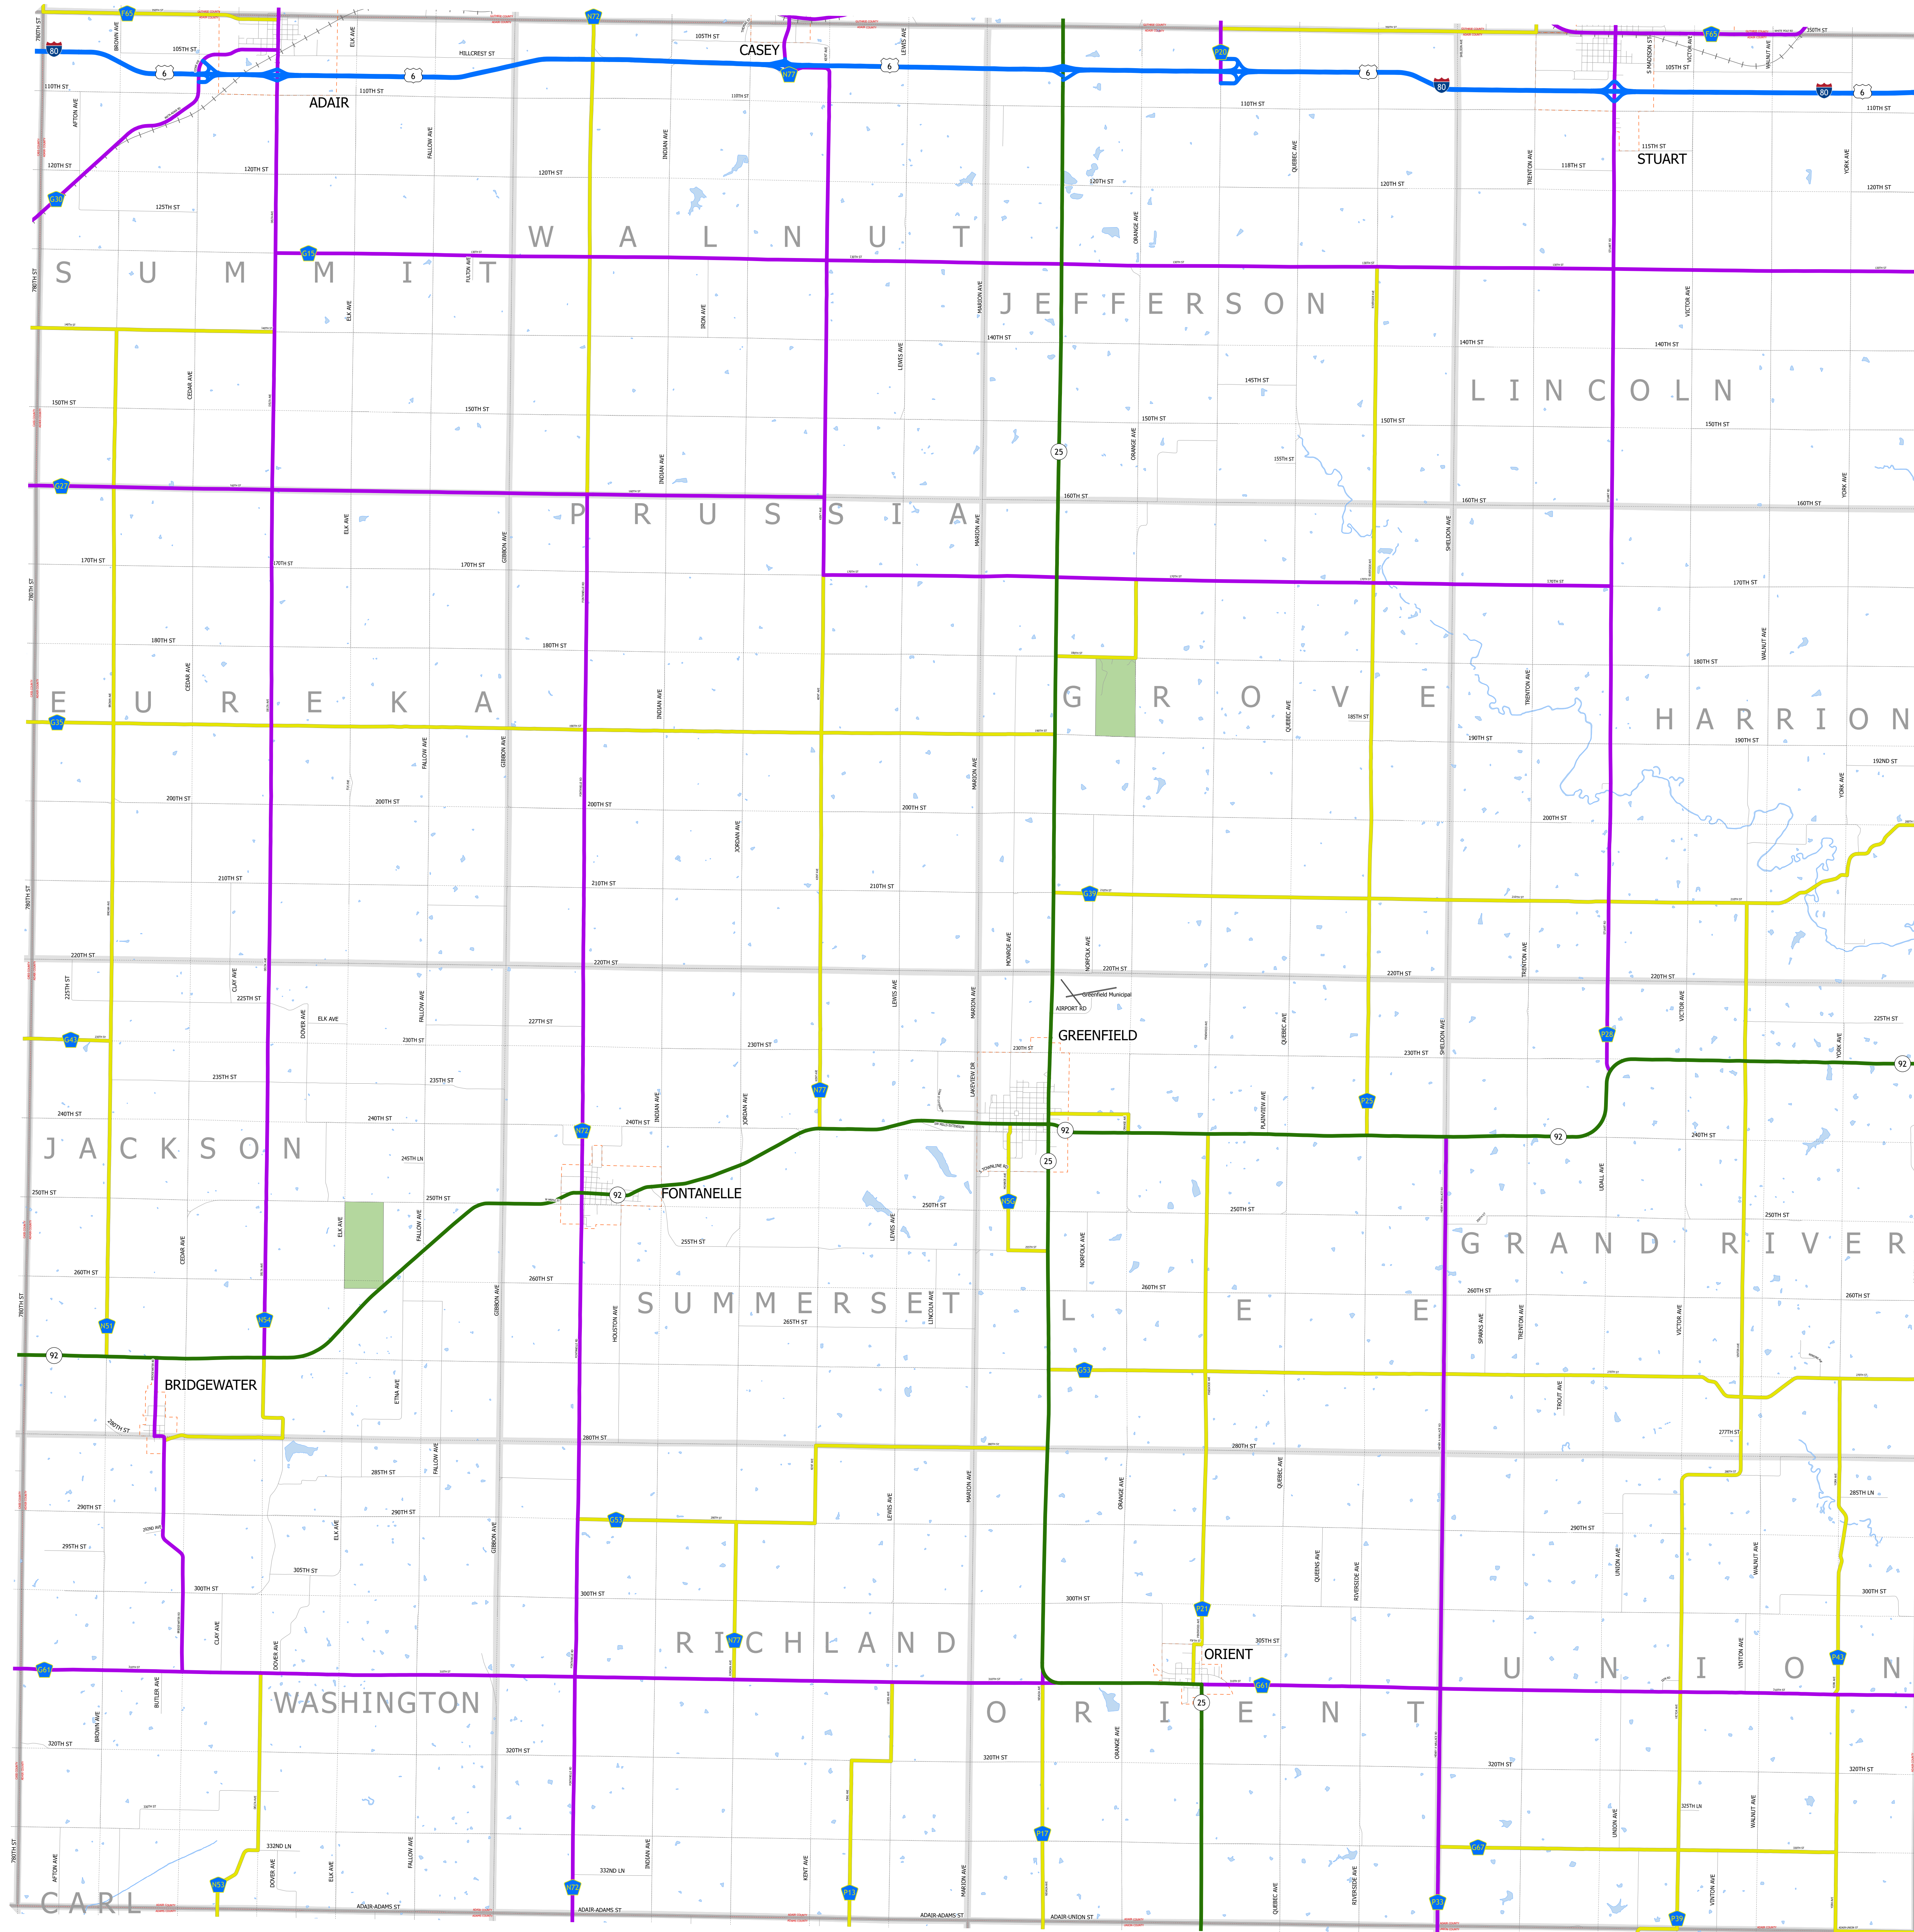

# Adair County IOWA

1/17/2024

- Interstate
- Other Principal Arterial
- Minor Arterial
- Major Collector
- Minor Collector
- Local Roads
- Corporate Limits
- Rail Lines
- State Parks
- State Institutions
- Federal Land
- County Borders
- Townships
- Urban Areas

FUTURE CLASSIFIED ROUTES SHOWN AS DASHED LINES