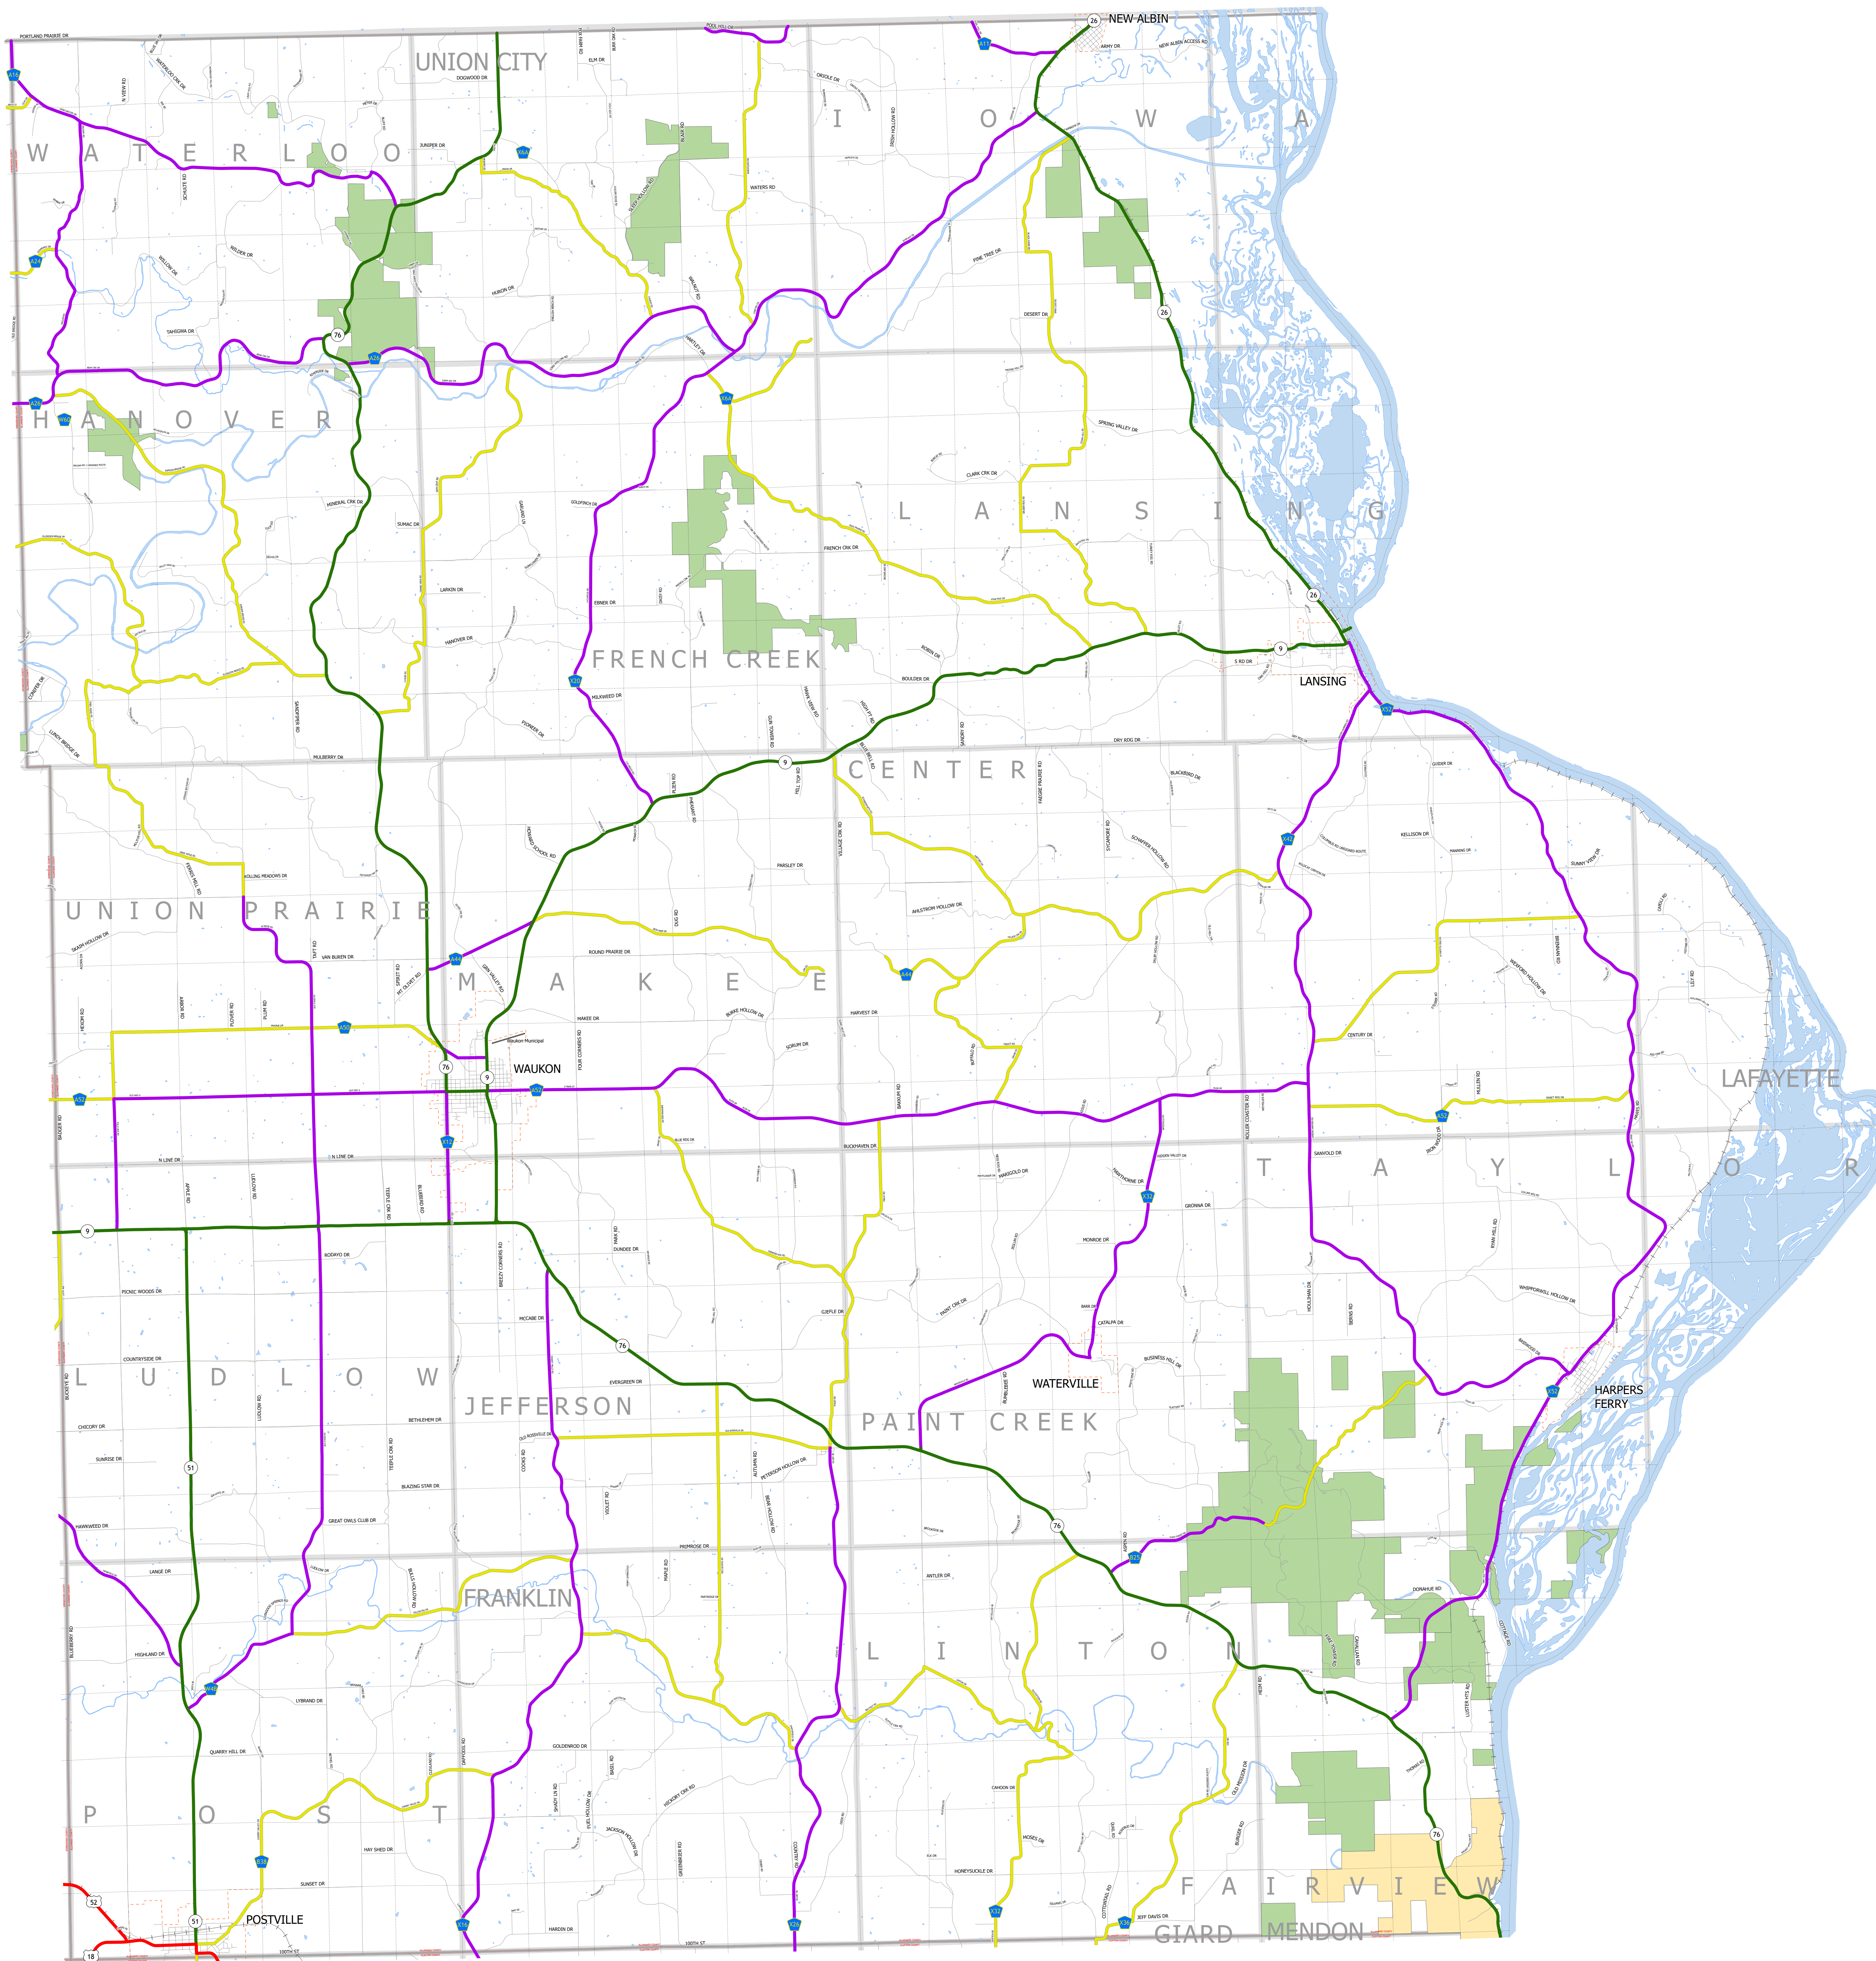

Allamakee County IOWA

1/17/2024

- Interstate
- Other Principal Arterial
- Minor Arterial
- Major Collector
- Minor Collector
- Local Roads
- Corporate Limits
- Rail Lines
- State Parks
- State Institutions
- Federal Land
- County Borders
- Townships
- Urban Areas

FUTURE CLASSIFIED ROUTES SHOWN AS DASHED LINES

3