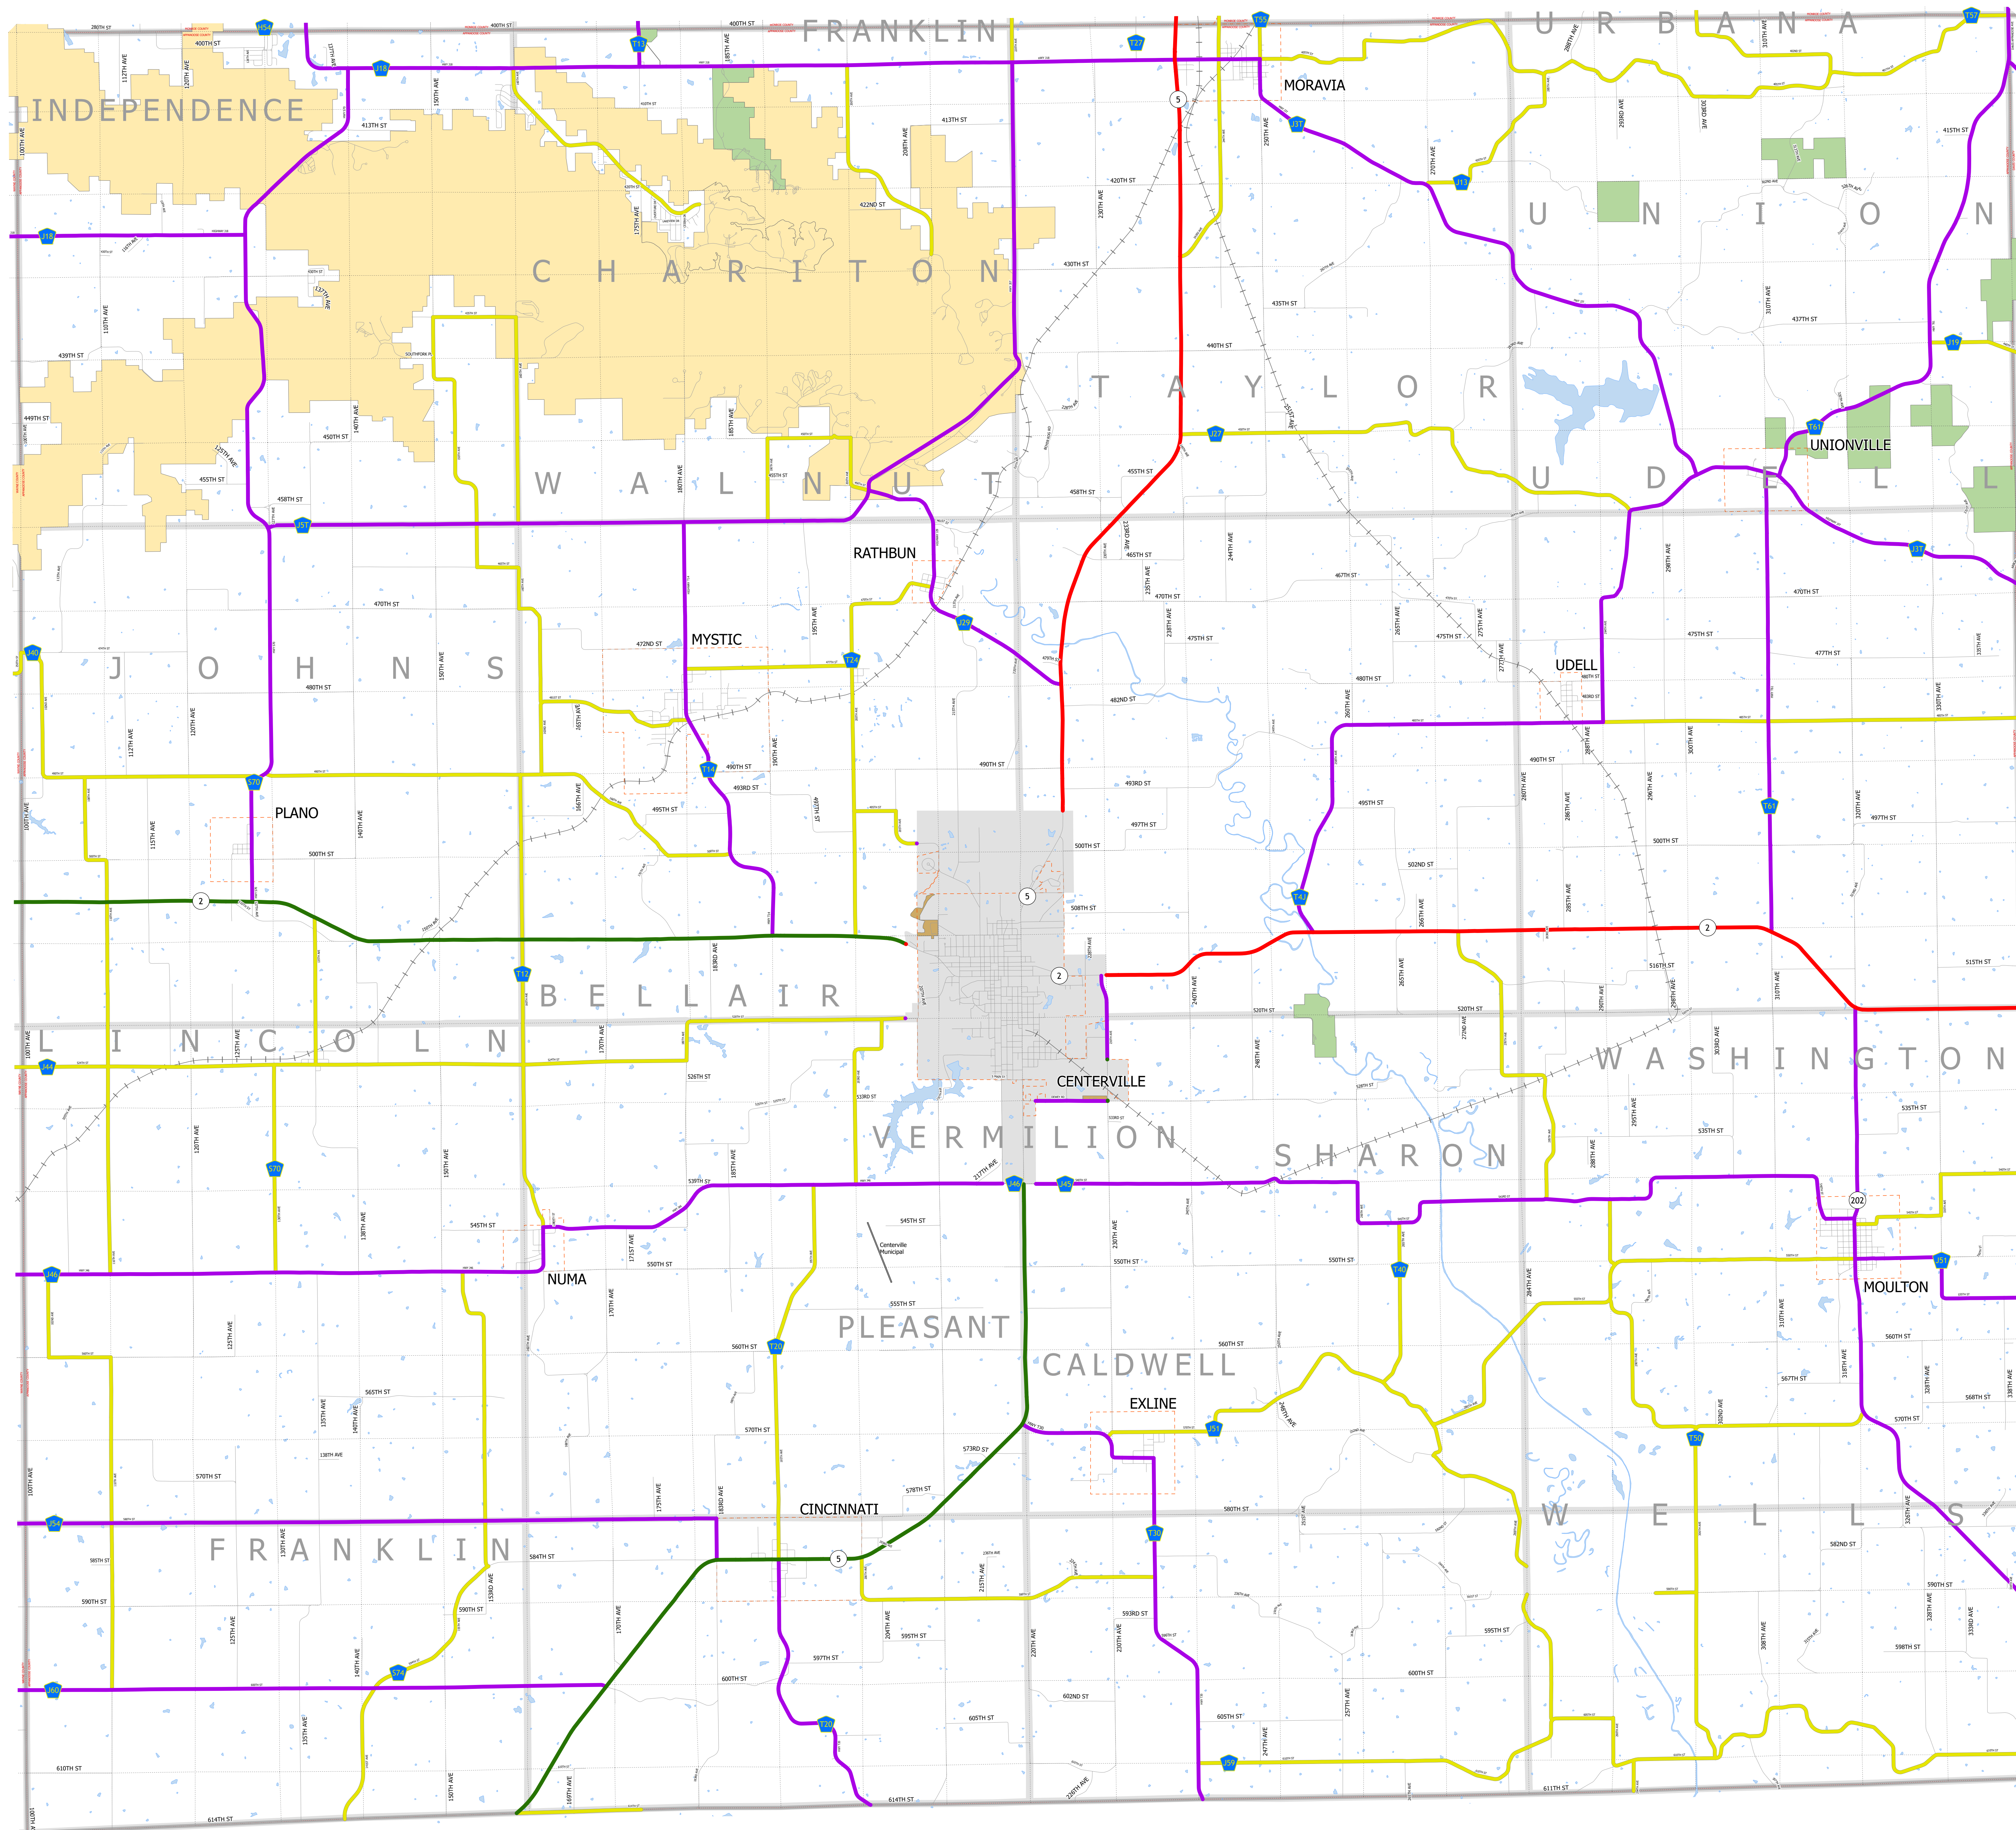

Appanoose County IOWA

1/17/2024

-  Interstate
-  Other Principal Arterial
-  Minor Arterial
-  Major Collector
-  Minor Collector
-  Local Roads
-  Corporate Limits
-  Rail Lines
-  State Parks
-  State Institutions
-  Federal Land
-  County Borders
-  Townships
-  Urban Areas

FUTURE CLASSIFIED ROUTES SHOWN AS DASHED LINES