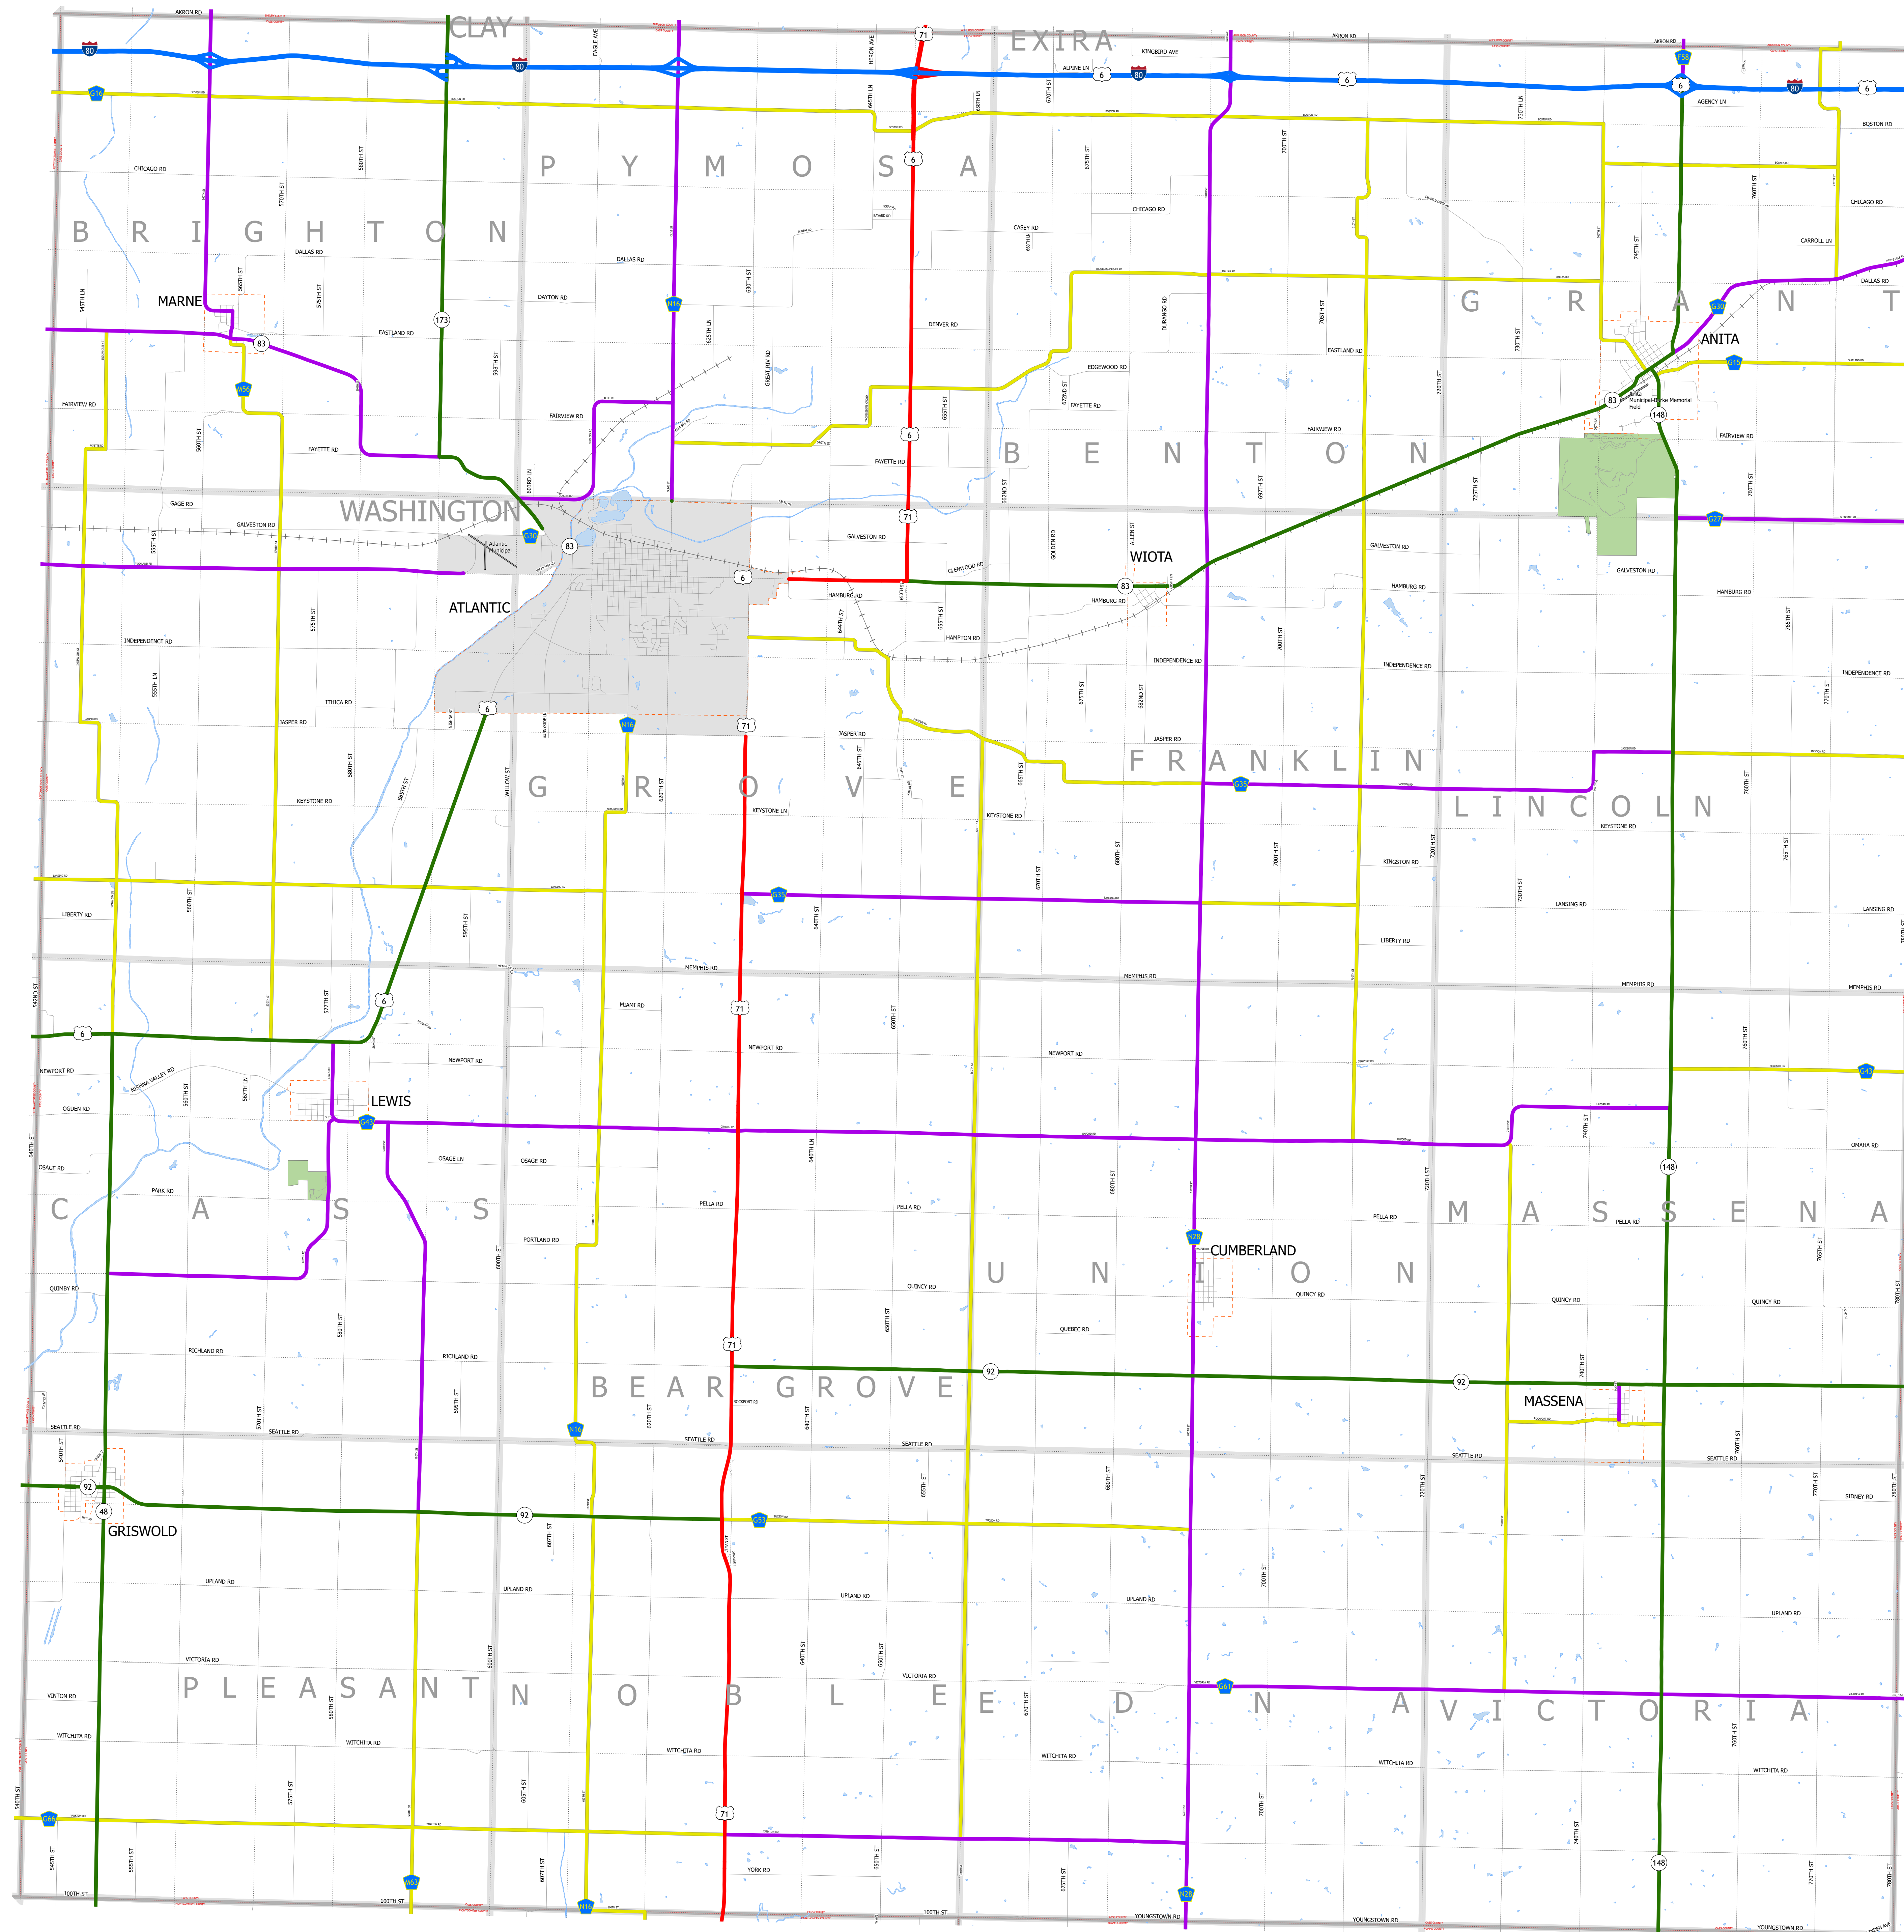

# Cass County IOWA

1/17/2024

- Interstate
- Other Principal Arterial
- Minor Arterial
- Major Collector
- Minor Collector
- Local Roads
- Corporate Limits
- Rail Lines
- State Parks
- State Institutions
- Federal Land
- County Borders
- Townships
- Urban Areas

FUTURE CLASSIFIED ROUTES SHOWN AS DASHED LINES

15