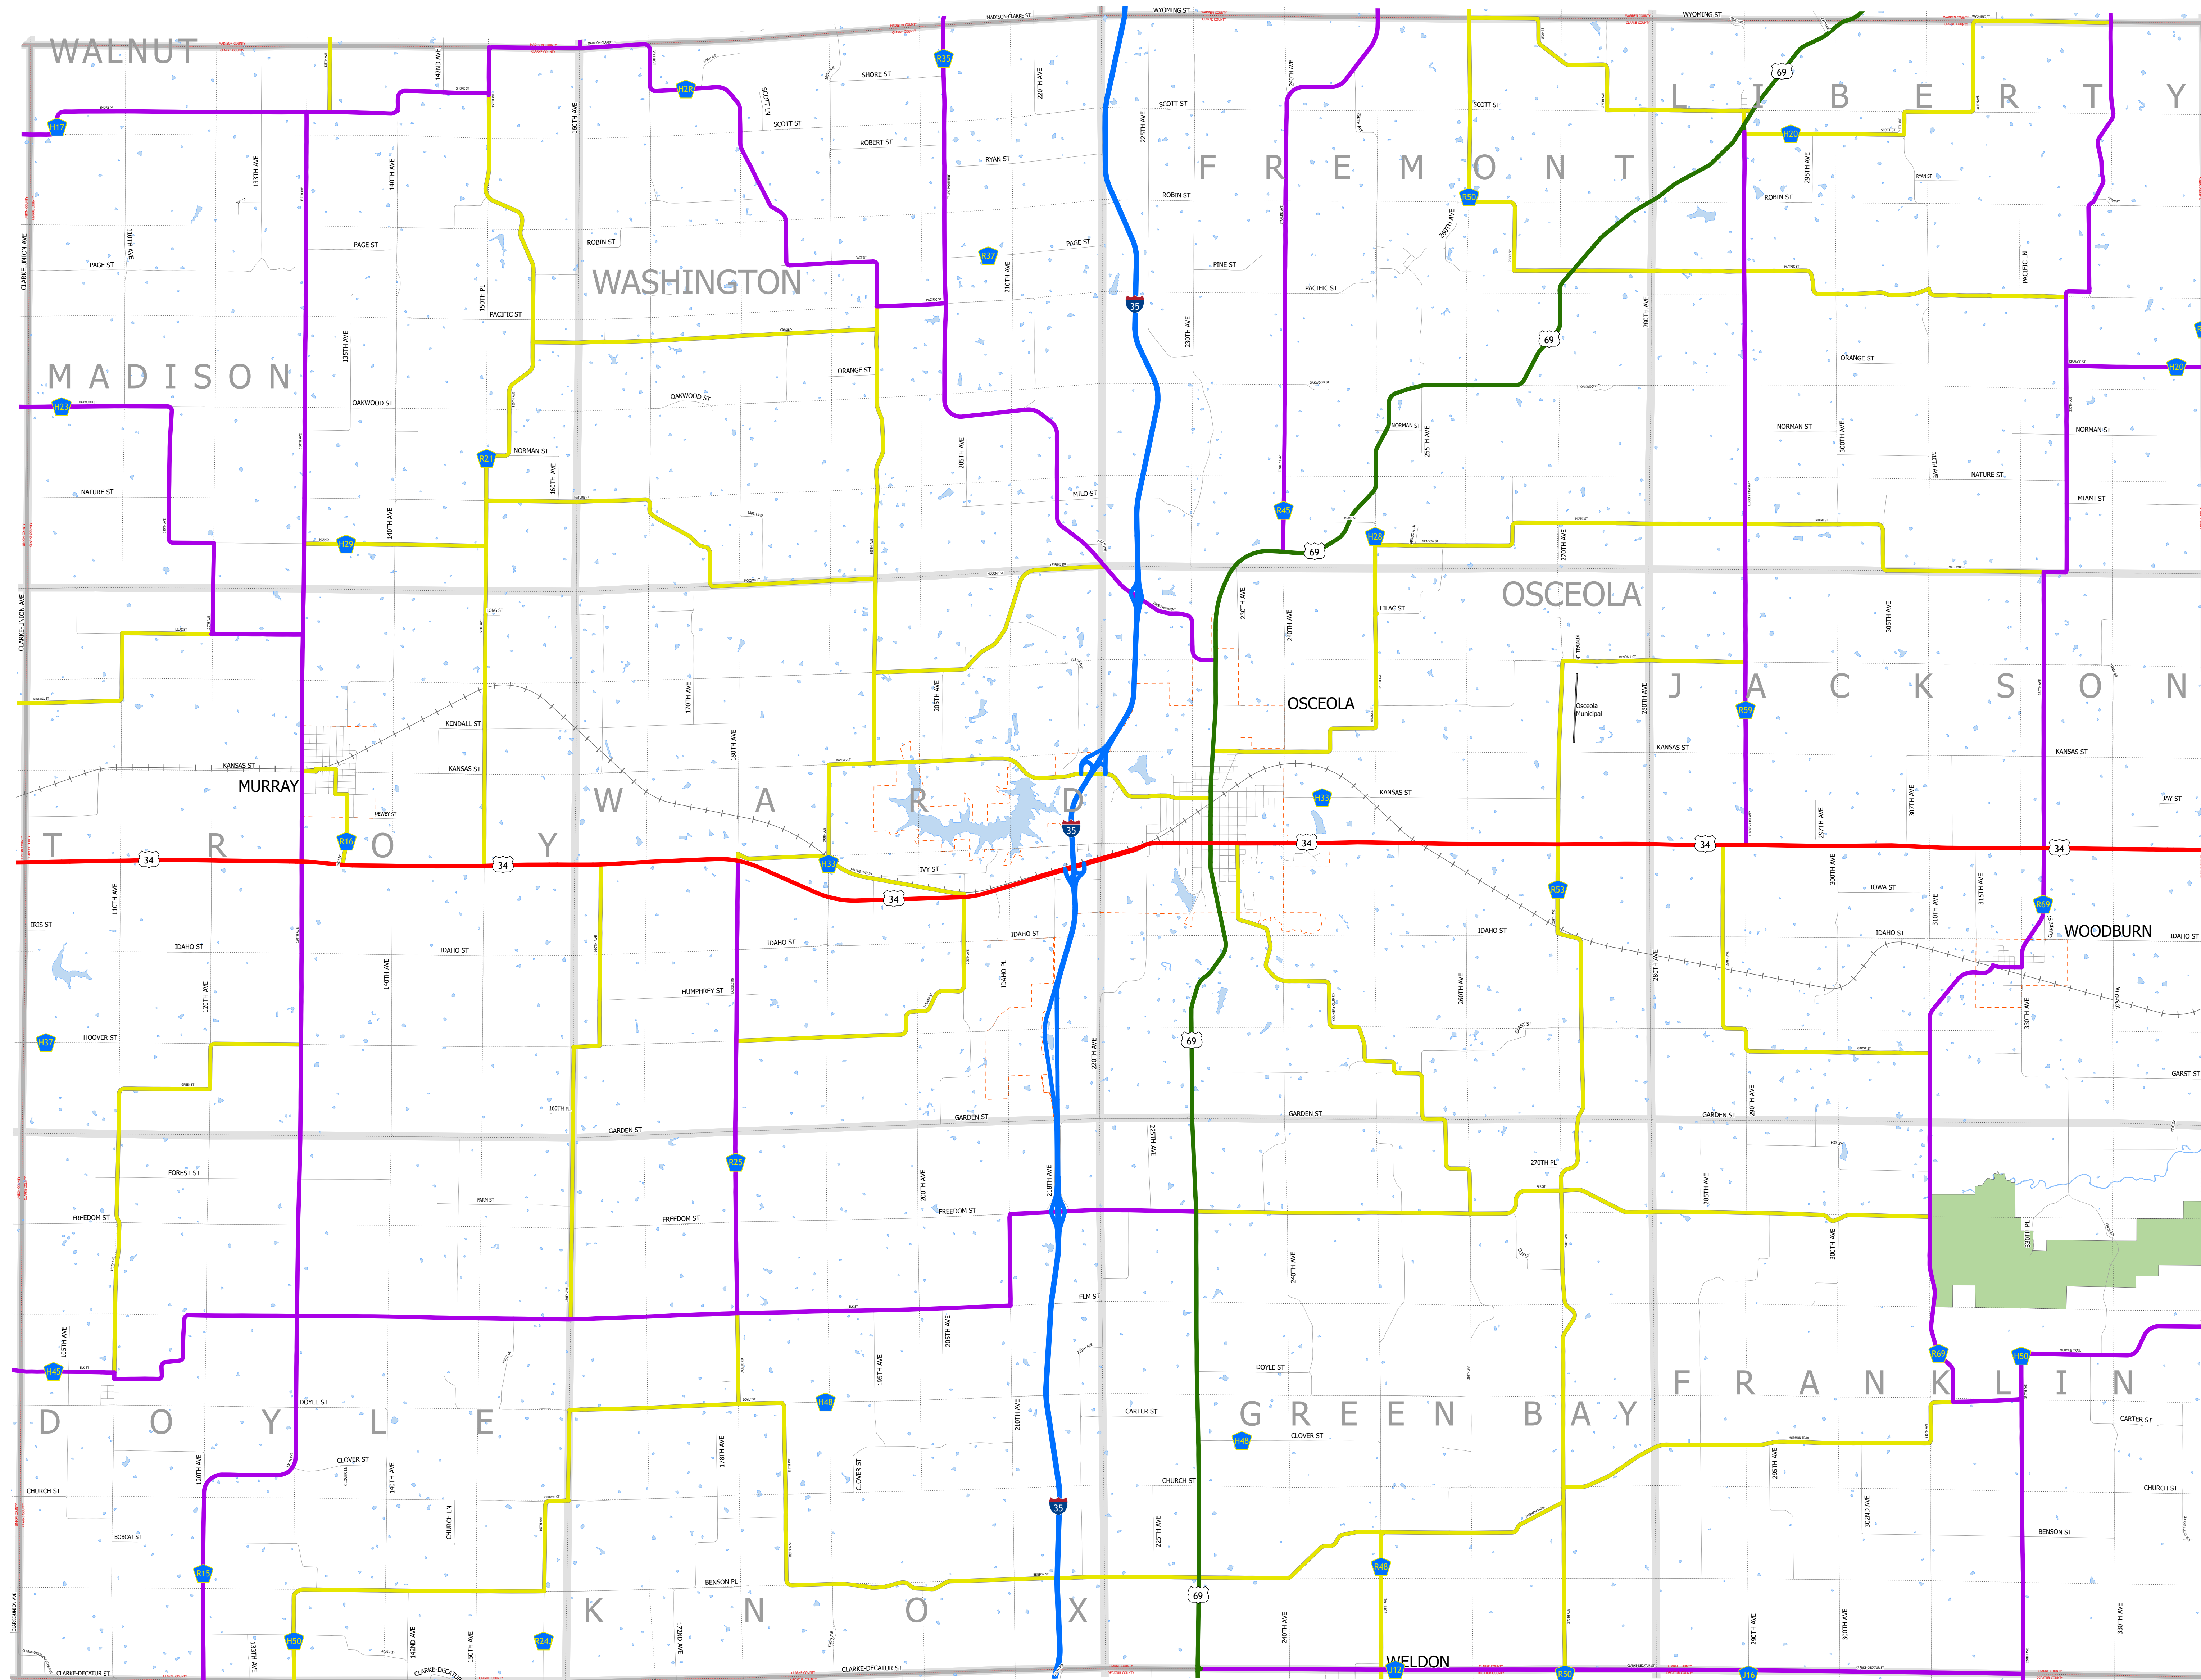

Clarke County IOWA

1/17/2024

- Interstate
- Other Principal Arterial
- Minor Arterial
- Major Collector
- Minor Collector
- Local Roads
- Corporate Limits
- Rail Lines
- State Parks
- State Institutions
- Federal Land
- County Borders
- Townships
- Urban Areas

FUTURE CLASSIFIED ROUTES SHOWN AS DASHED LINES

20