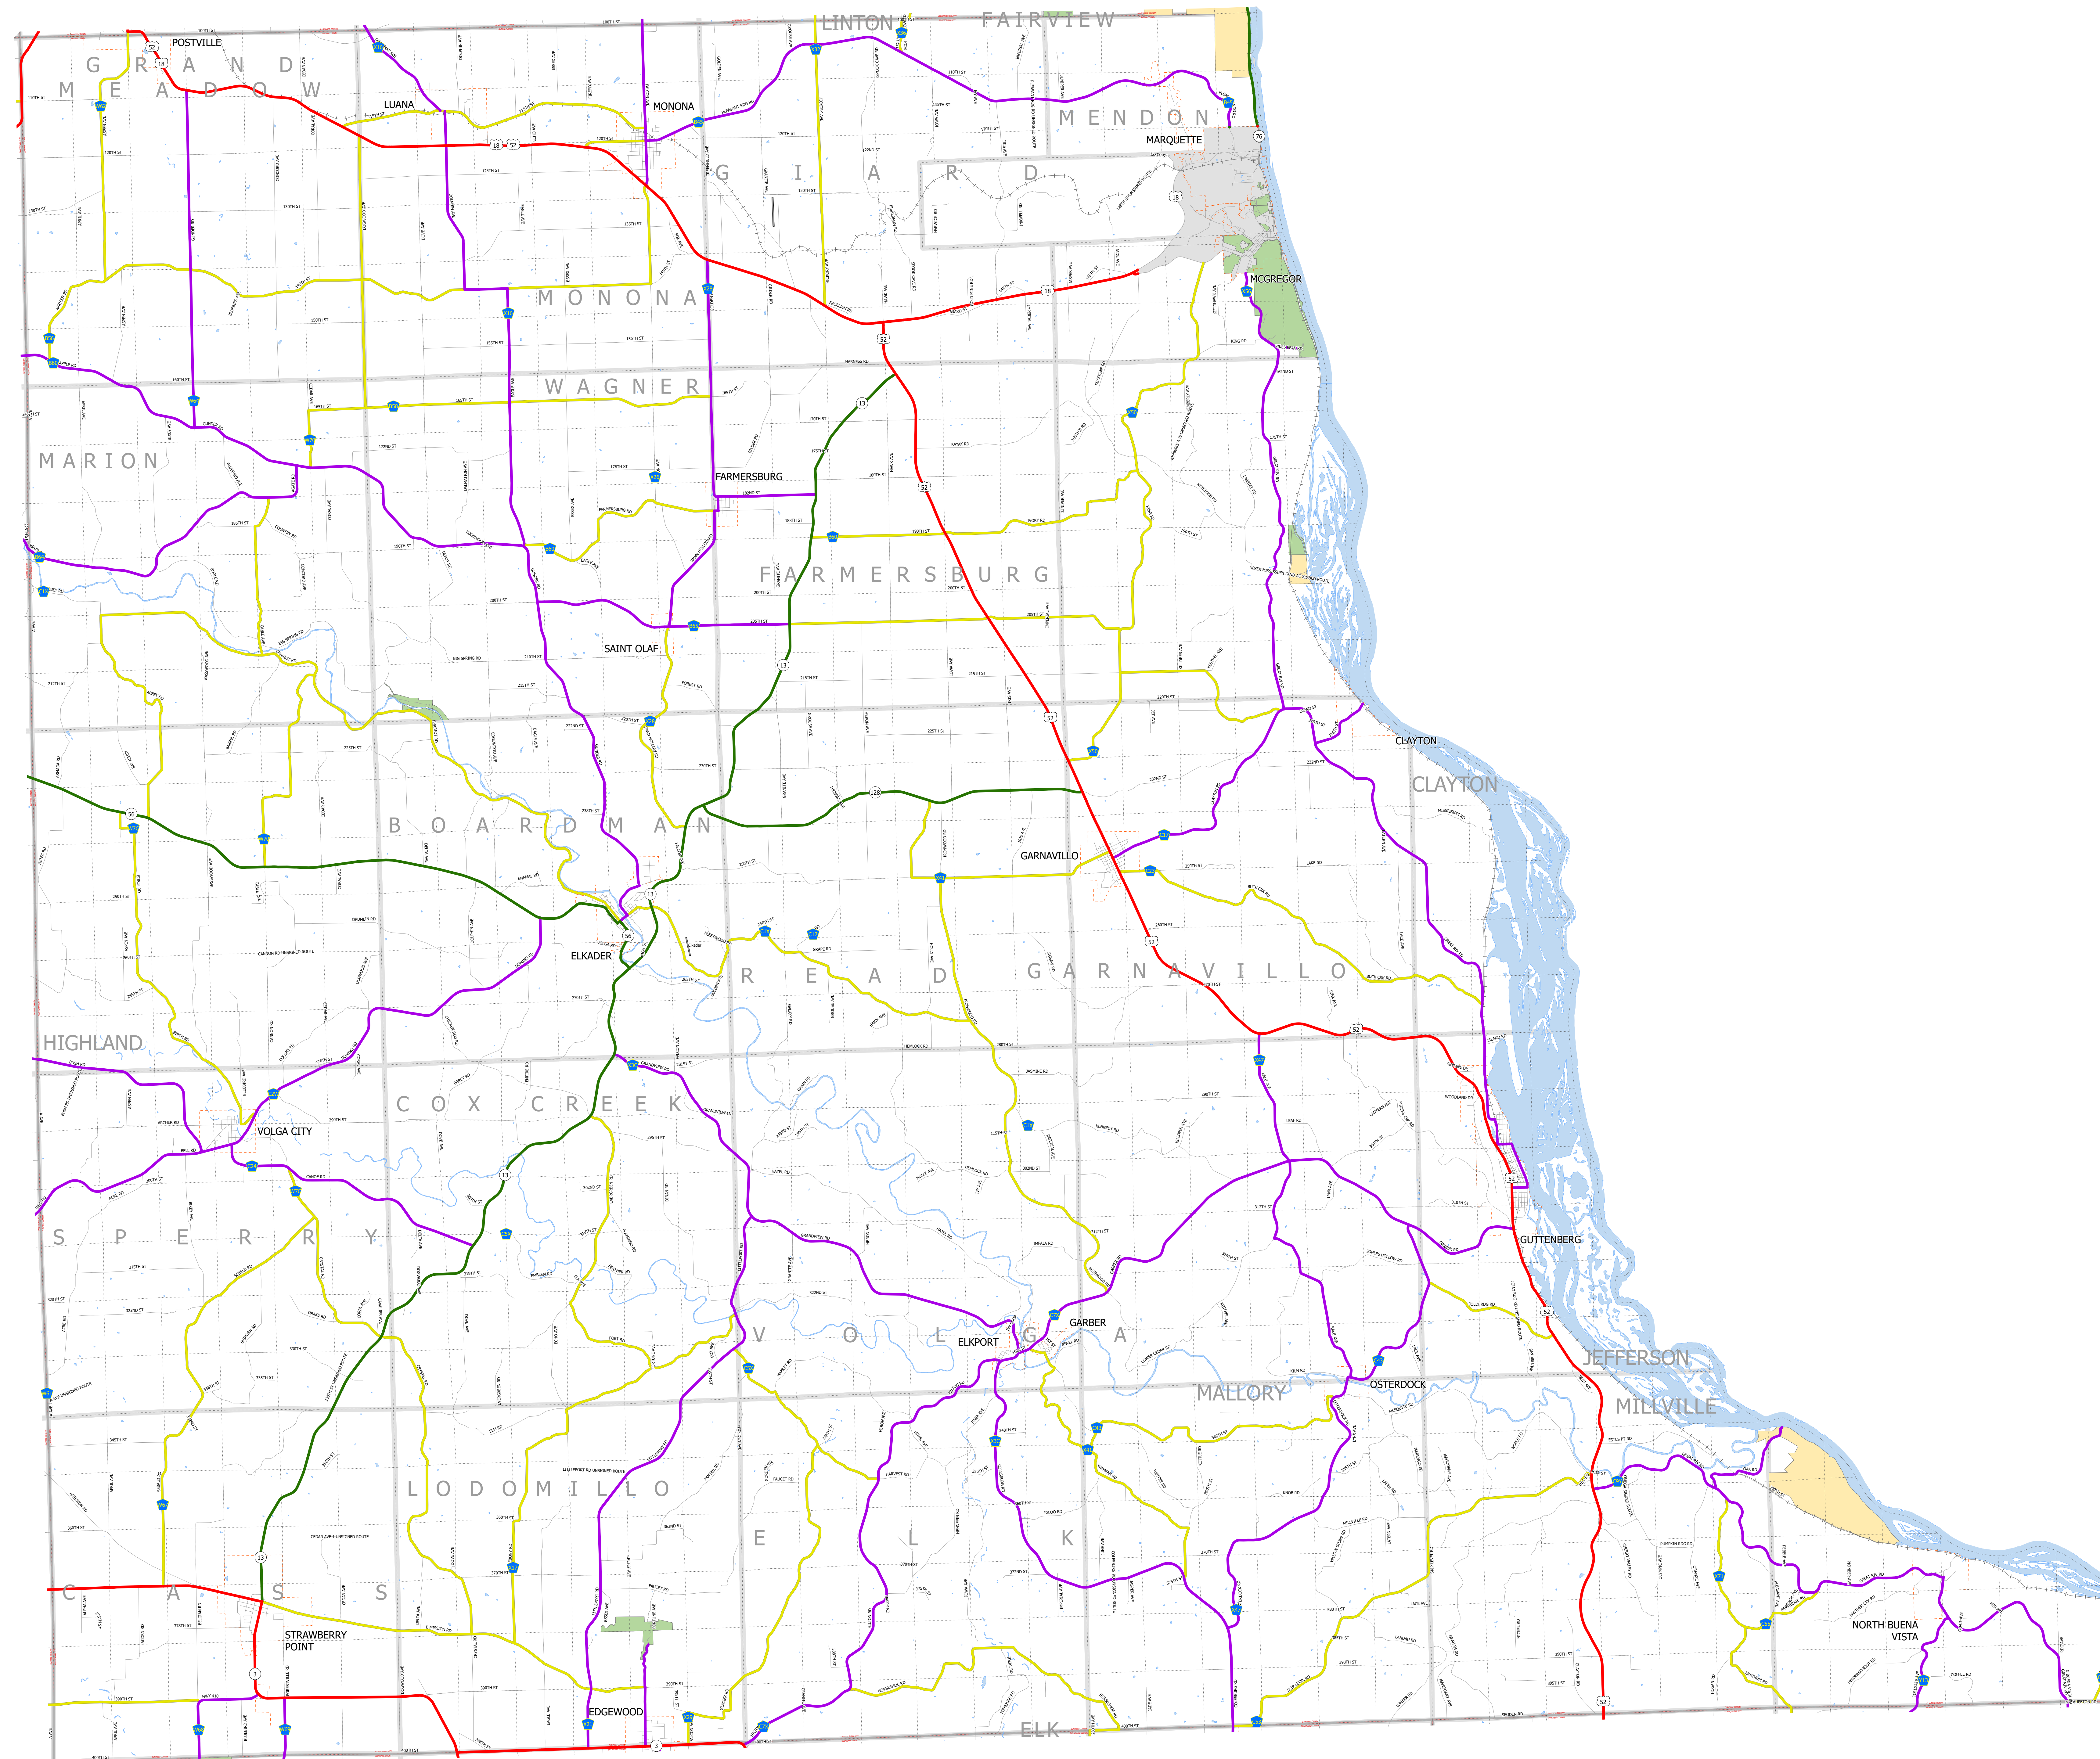

Clayton County IOWA

1/17/2024

- Interstate
- Other Principal Arterial
- Minor Arterial
- Major Collector
- Minor Collector
- Local Roads
- Corporate Limits
- Rail Lines
- State Parks
- State Institutions
- Federal Land
- County Borders
- Townships
- Urban Areas

FUTURE CLASSIFIED ROUTES SHOWN AS DASHED LINES

22