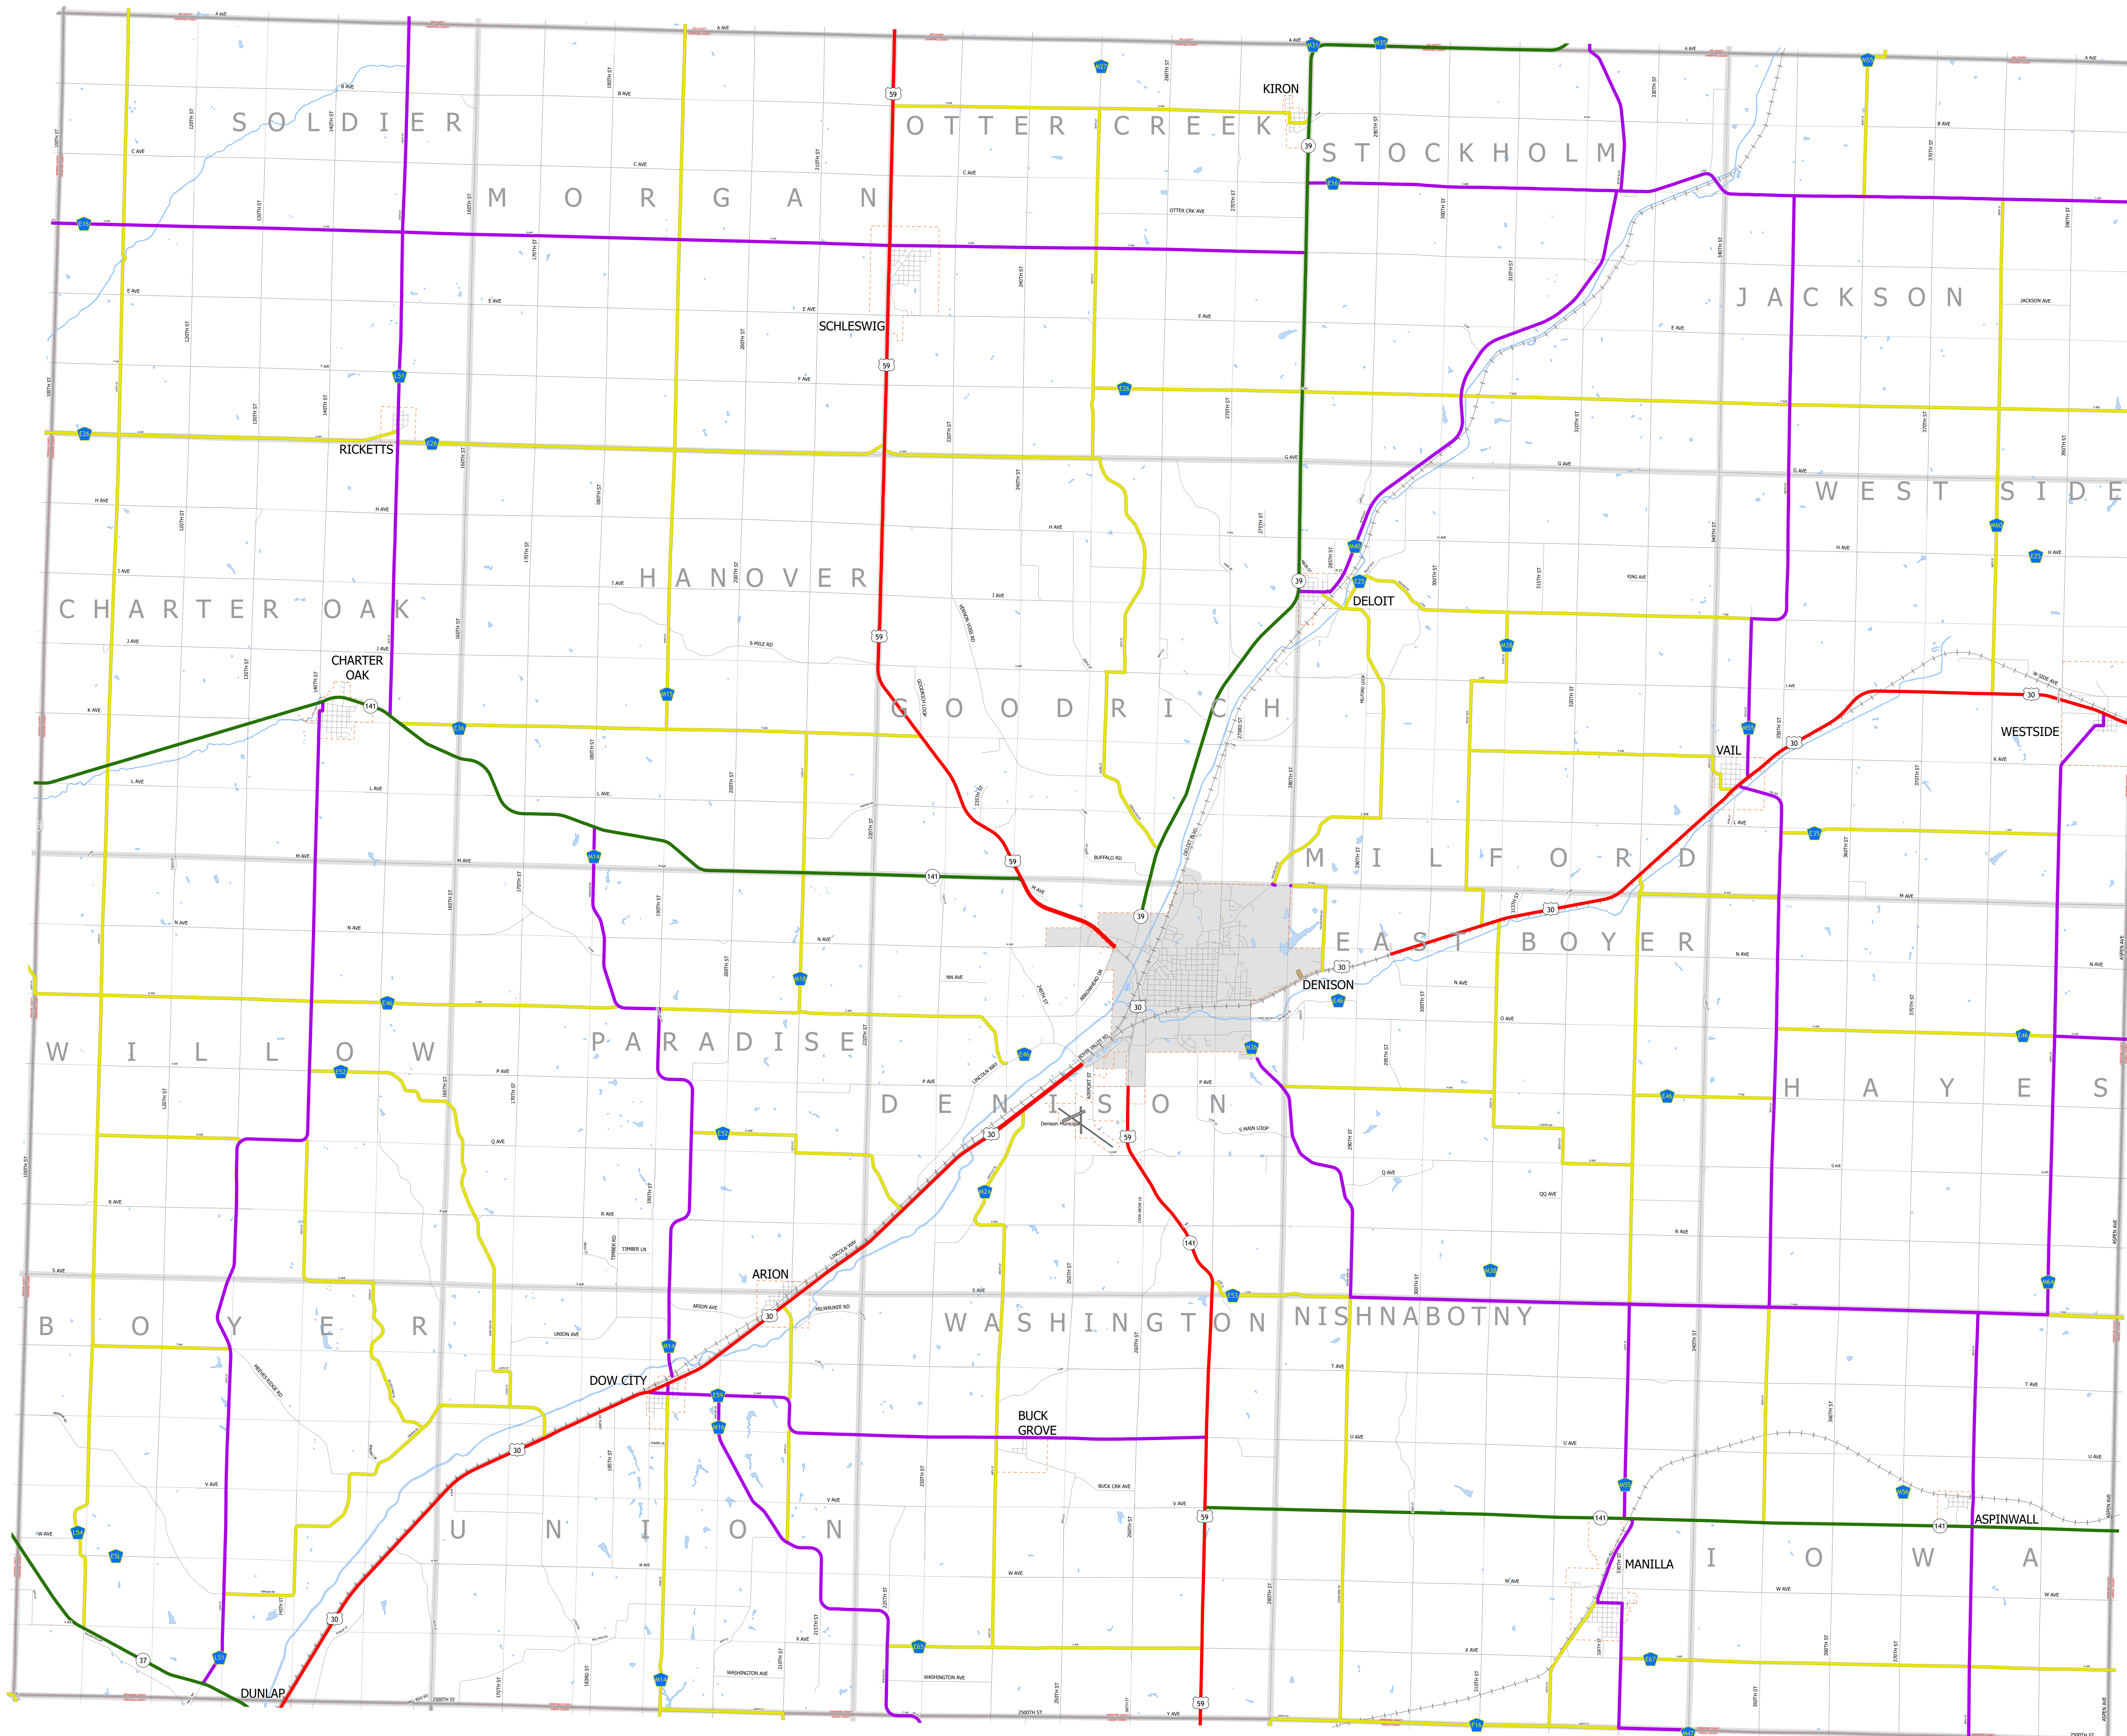

Crawford County IOWA

1/17/2024

-  Interstate
-  Other Principal Arterial
-  Minor Arterial
-  Major Collector
-  Minor Collector
-  Local Roads
-  Corporate Limits
-  Rail Lines
-  State Parks
-  State Institutions
-  Federal Land
-  County Borders
-  Townships
-  Urban Areas

FUTURE CLASSIFIED ROUTES SHOWN AS DASHED LINES

24