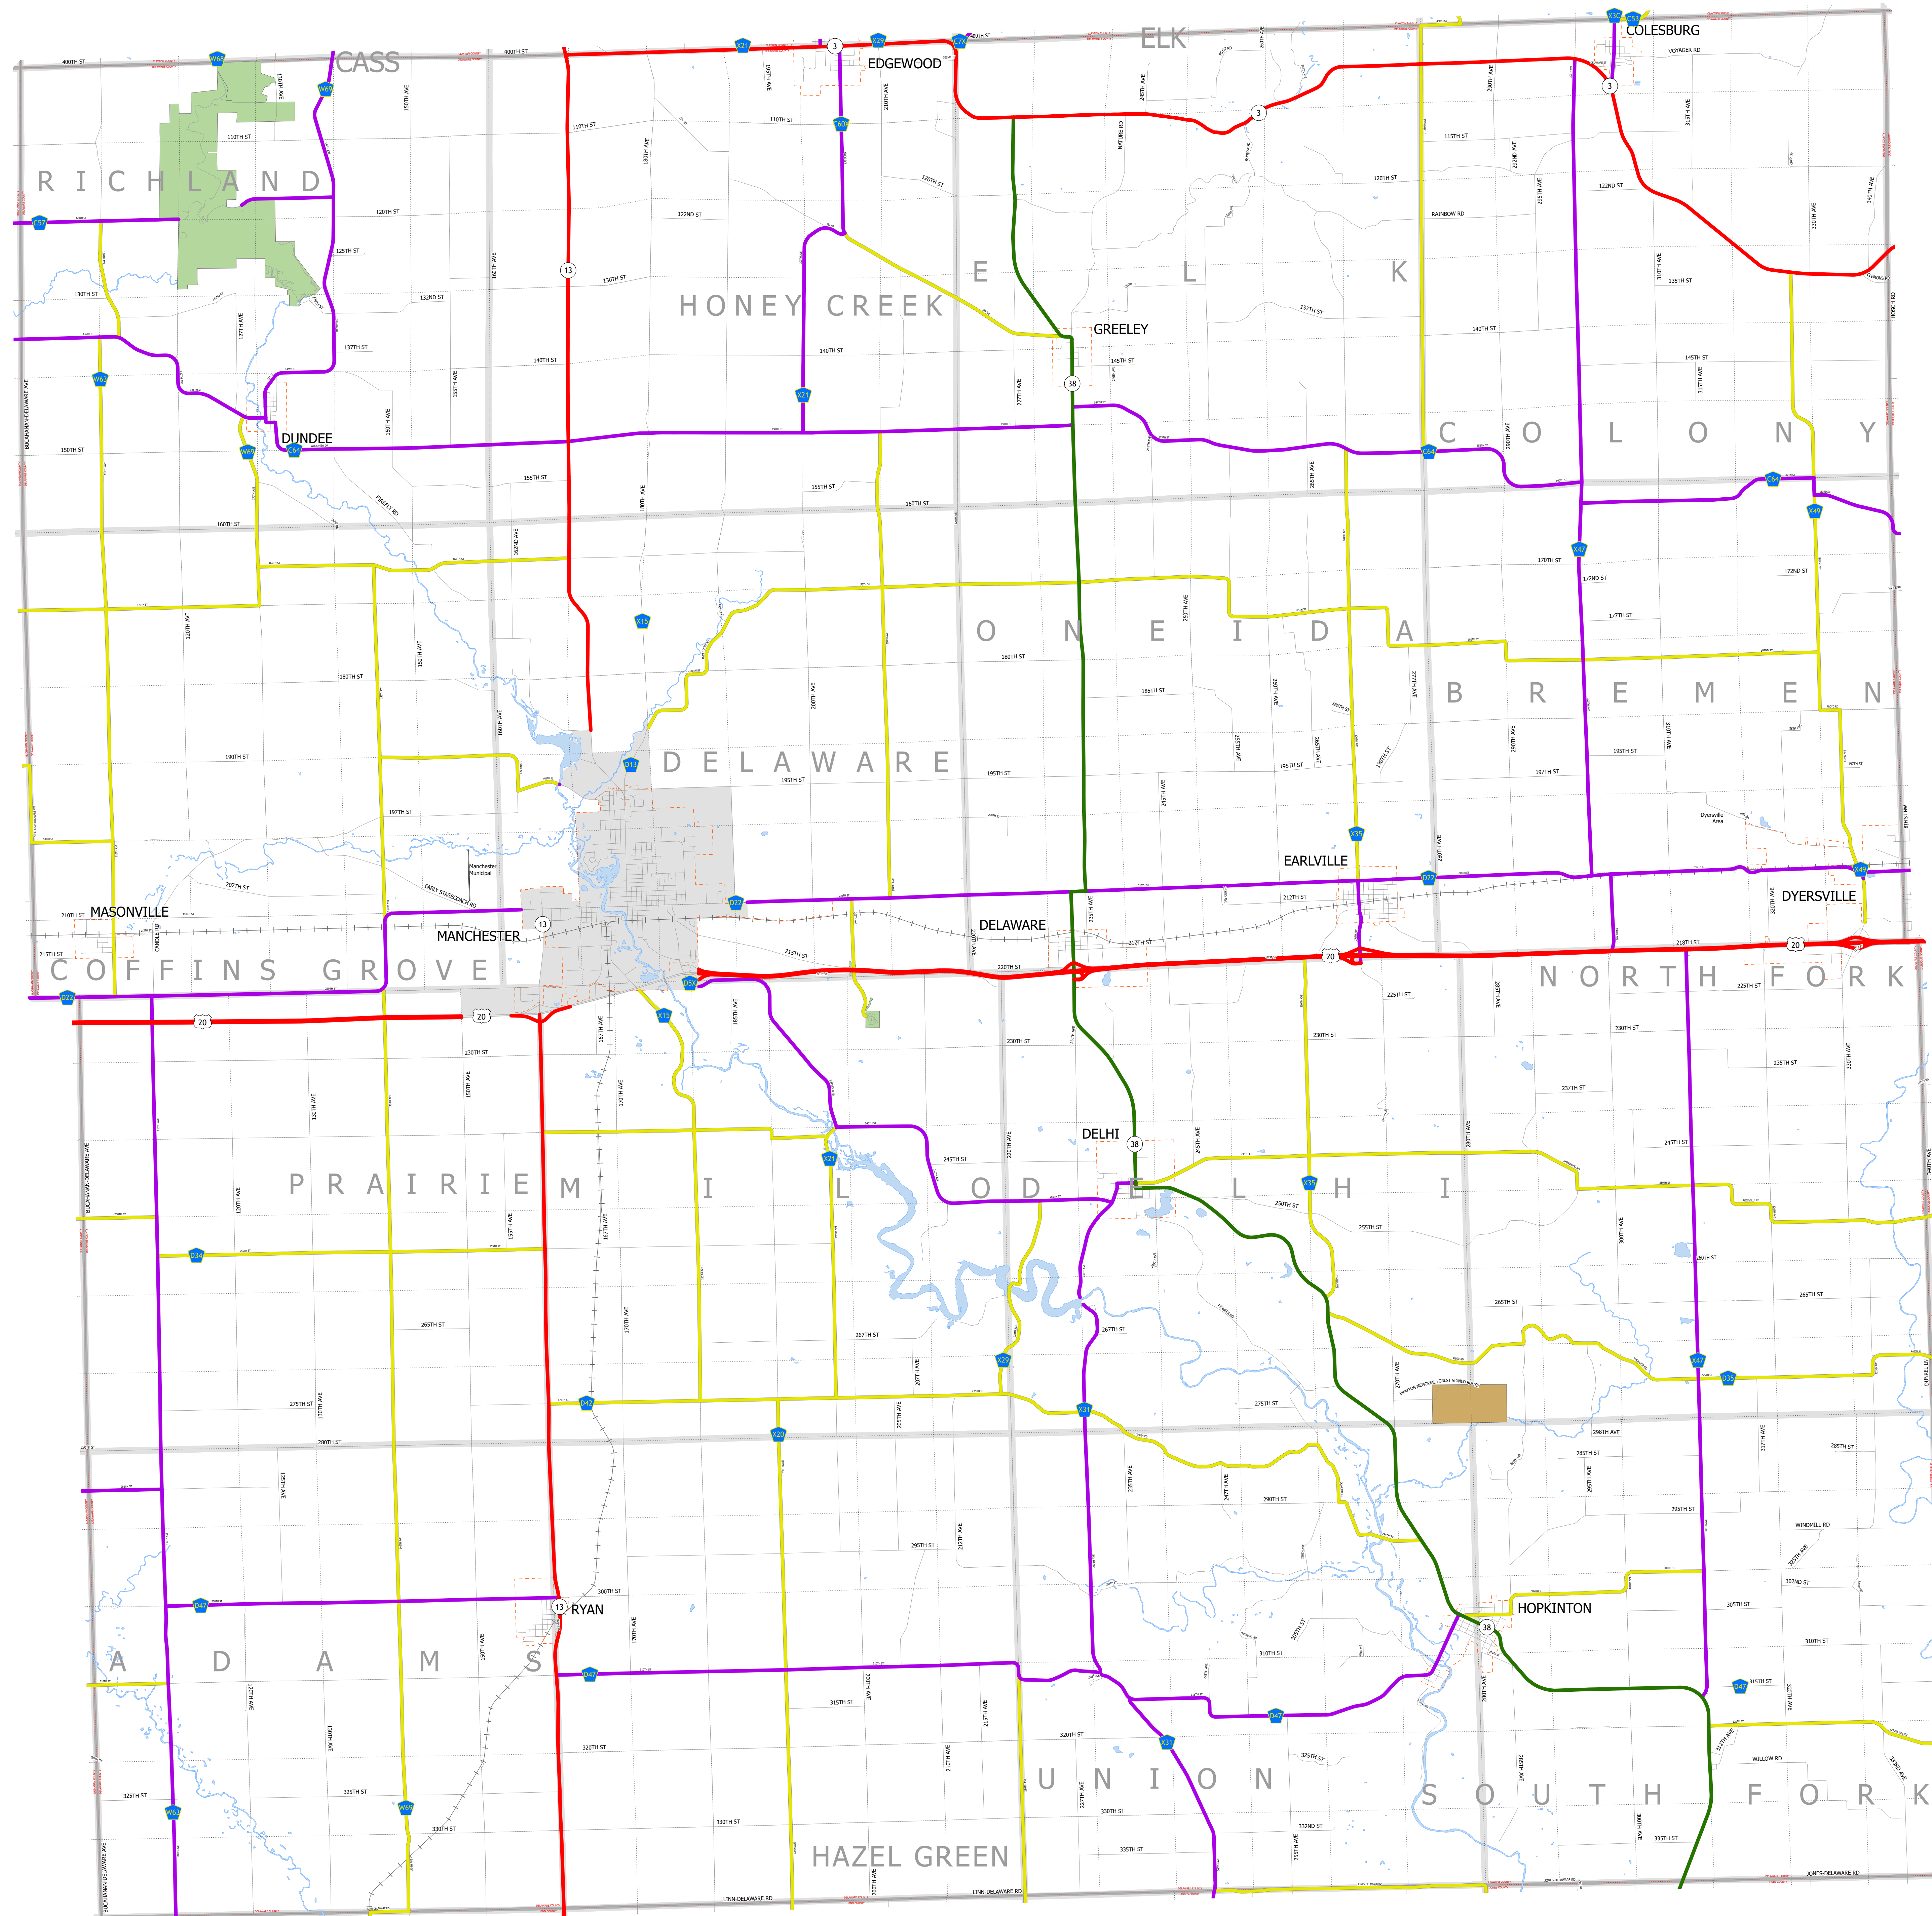

# Delaware County IOWA

1/17/2024

-  Interstate
-  Other Principal Arterial
-  Minor Arterial
-  Major Collector
-  Minor Collector
-  Local Roads
-  Corporate Limits
-  Rail Lines
-  State Parks
-  State Institutions
-  Federal Land
-  County Borders
-  Townships
-  Urban Areas

FUTURE CLASSIFIED ROUTES SHOWN AS DASHED LINES

28