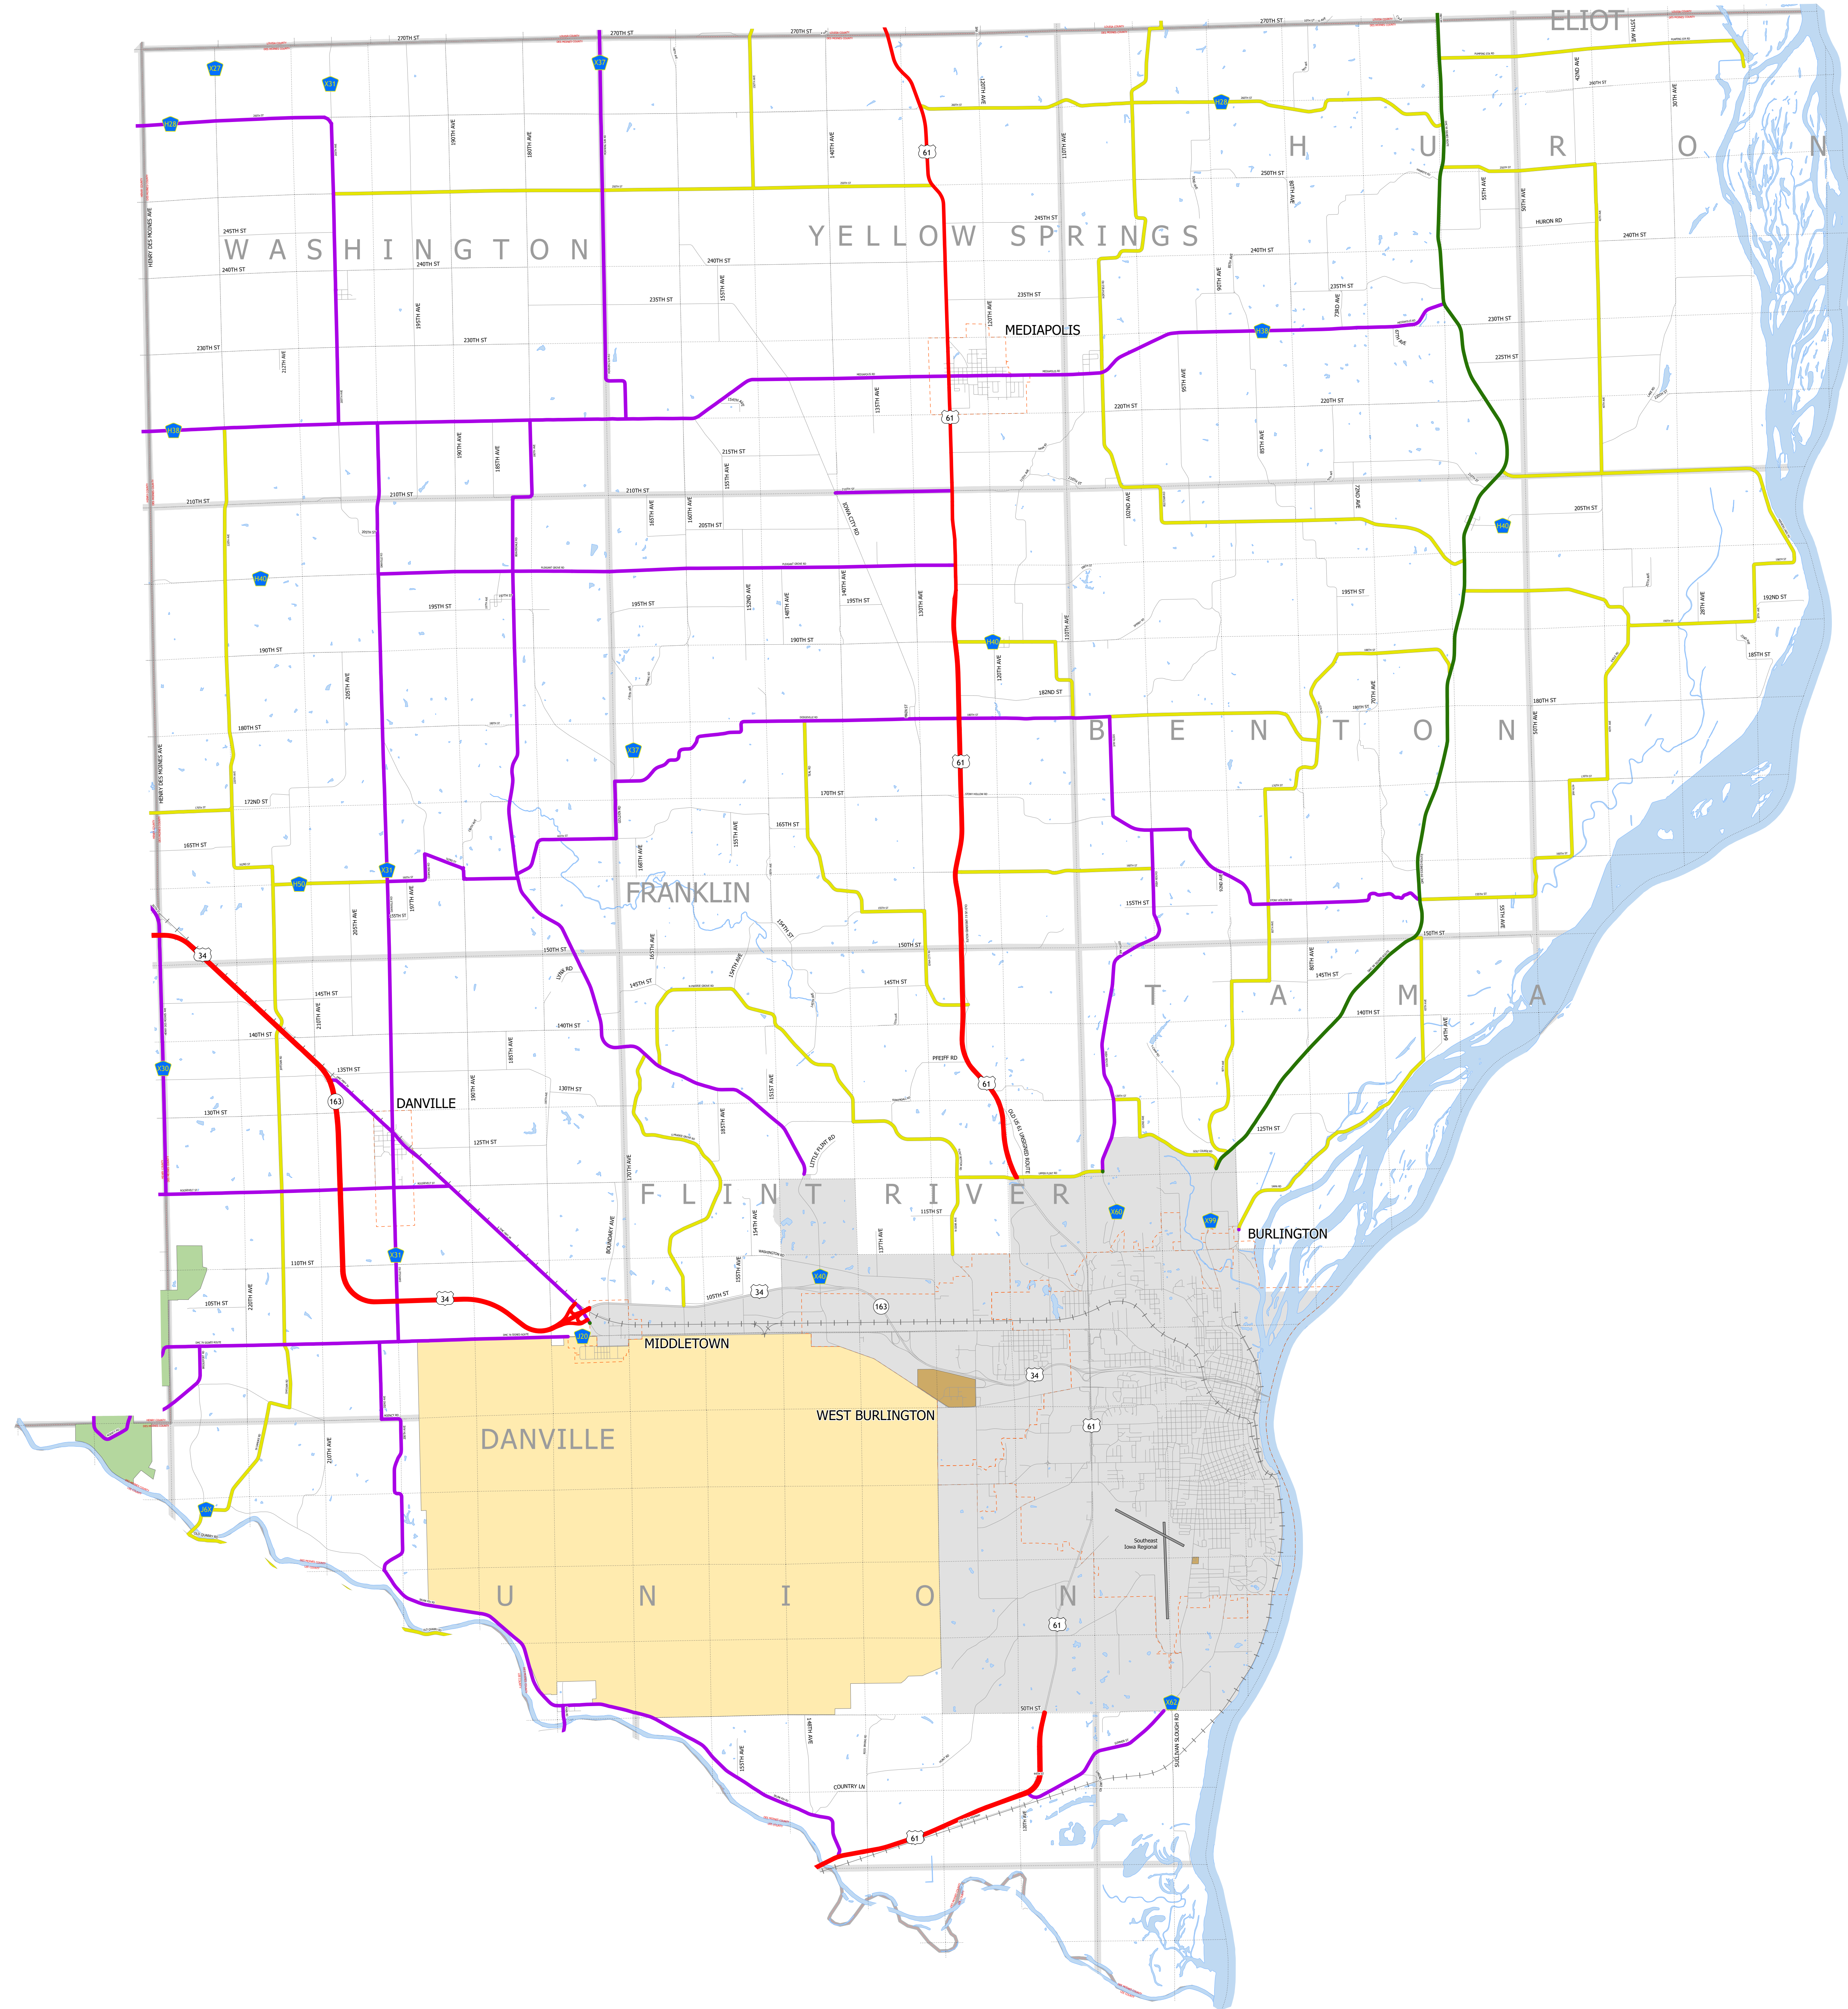

Des Moines County IOWA

1/17/2024

- Interstate
- Other Principal Arterial
- Minor Arterial
- Major Collector
- Minor Collector
- Local Roads
- Corporate Limits
- Rail Lines
- State Parks
- State Institutions
- Federal Land
- County Borders
- Townships
- Urban Areas

FUTURE CLASSIFIED ROUTES SHOWN AS DASHED LINES

29