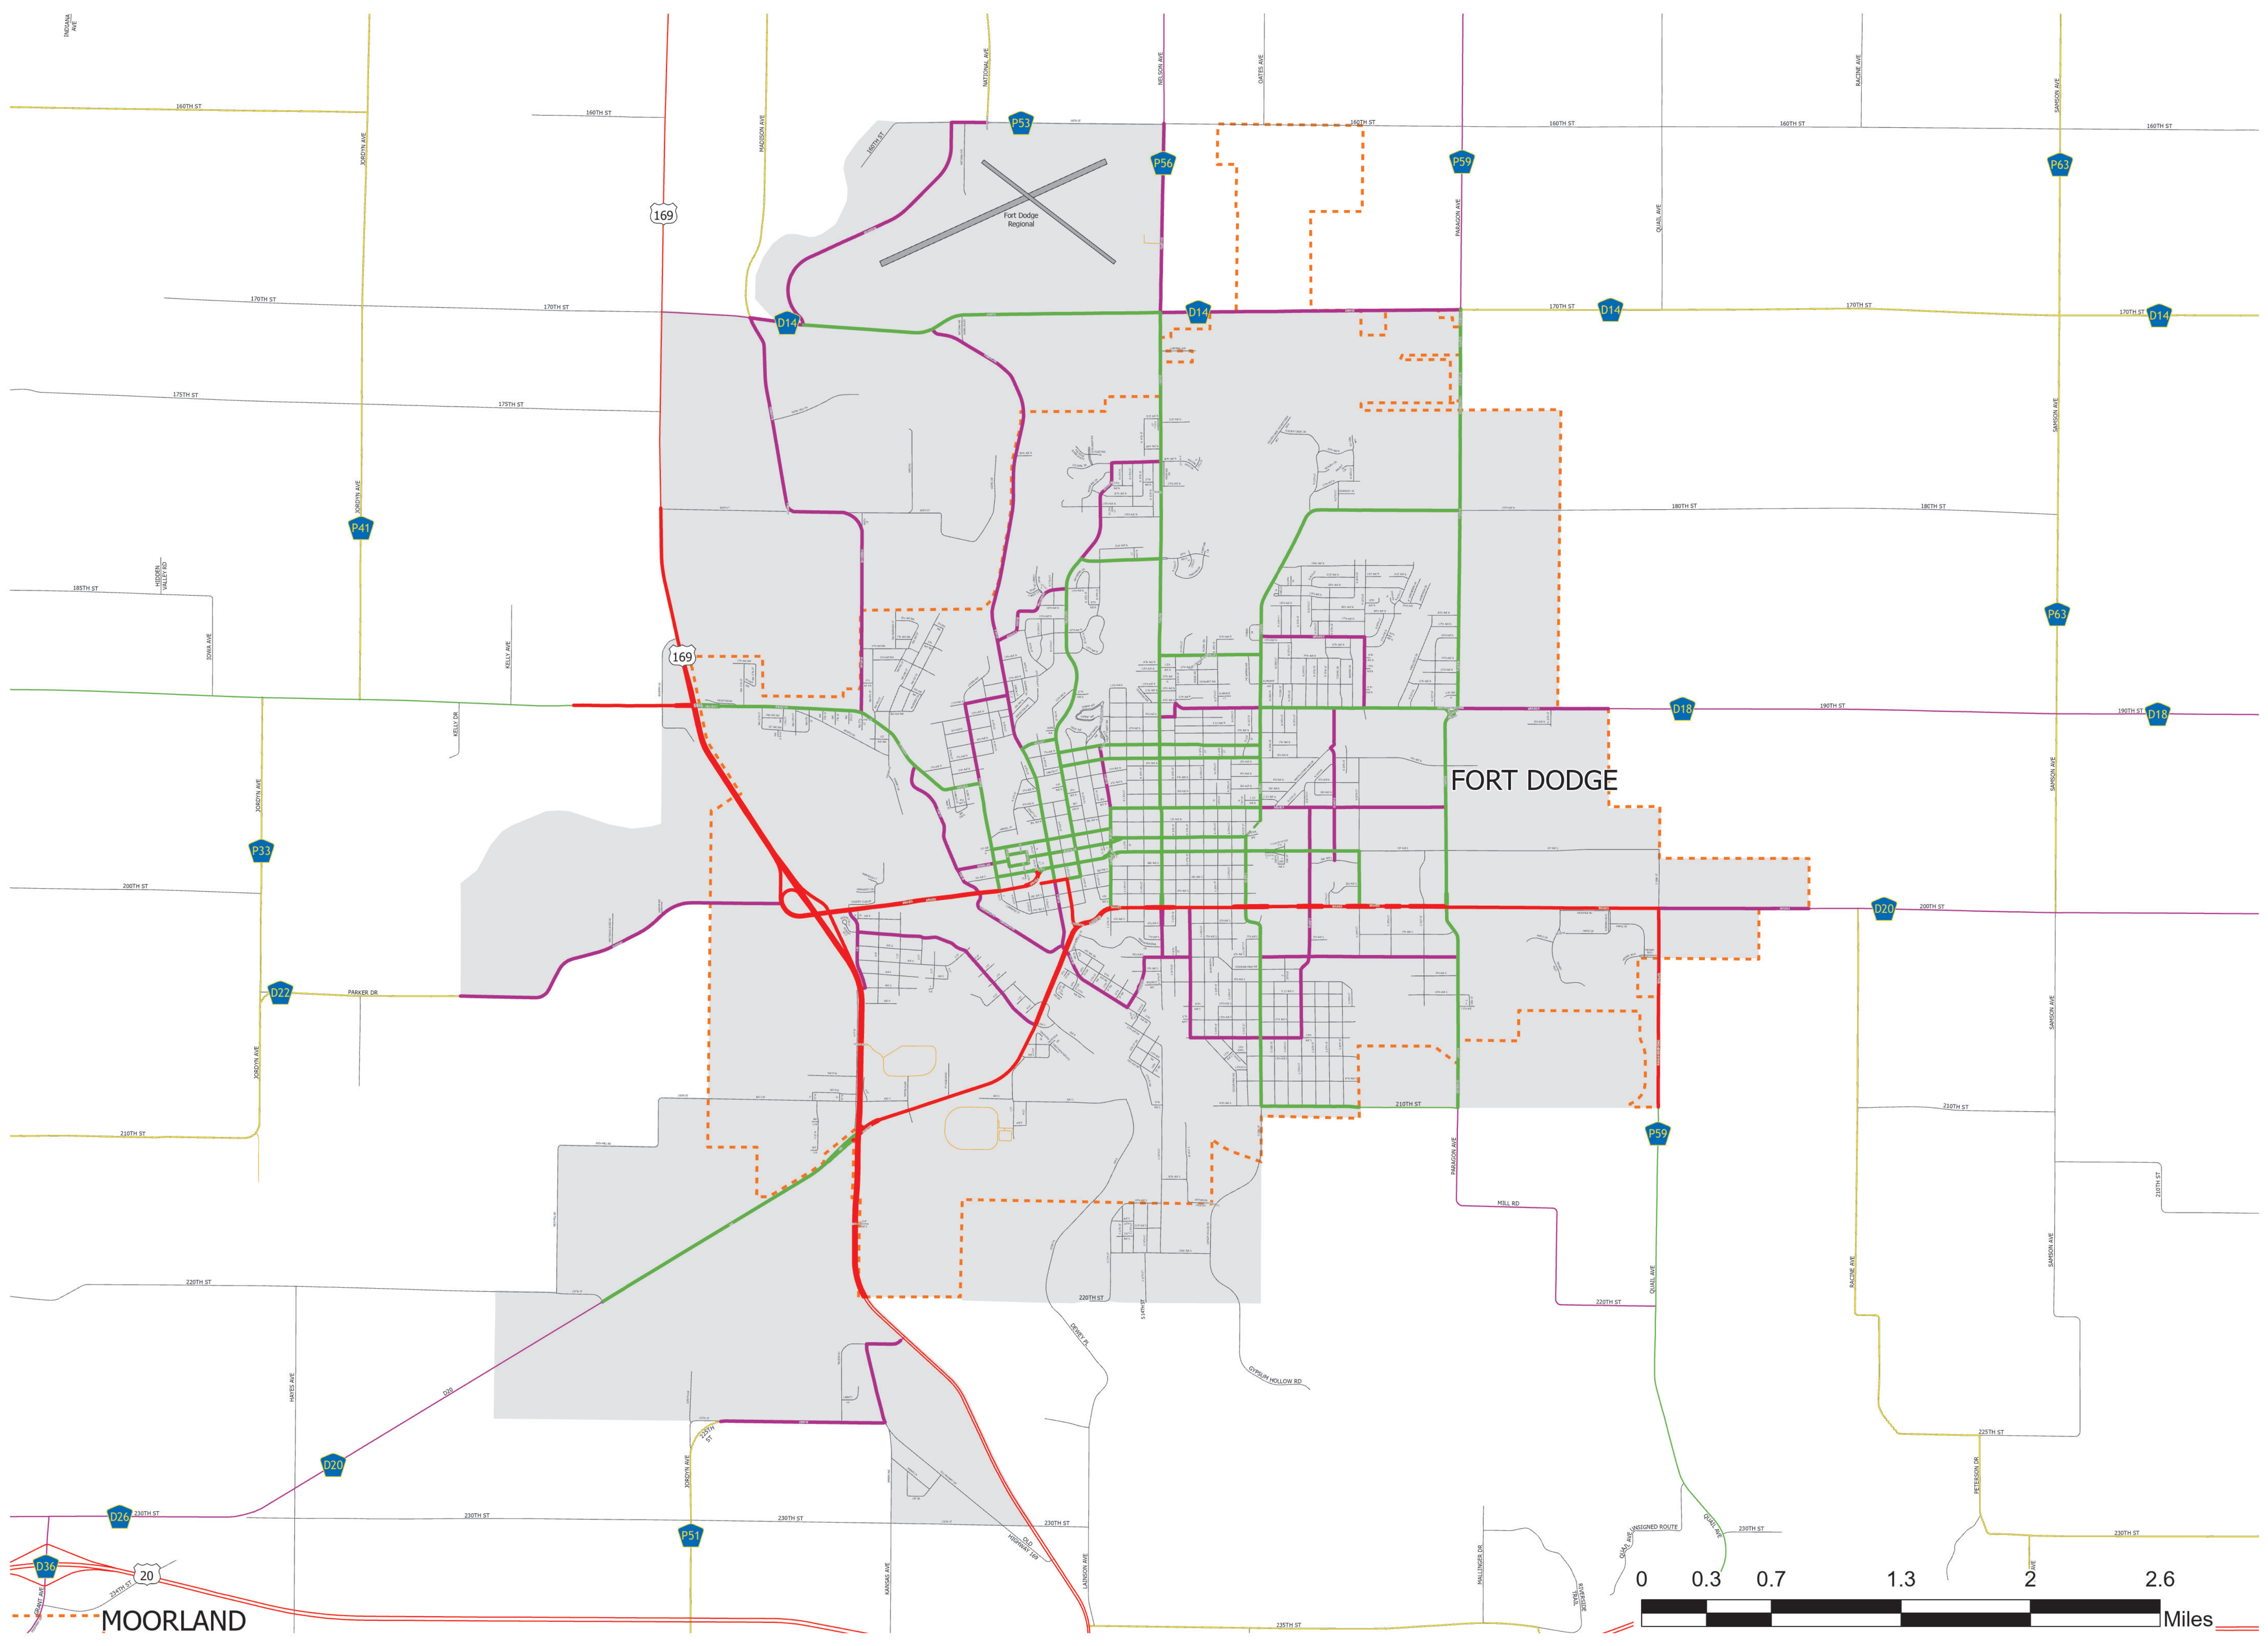

6/12/2024

- Urban Classification**
- Interstate
 - Other Principal Arterial
 - Minor Arterial
 - Collector
 - Local
- Rural Classification**
- Interstate
 - Other Principal Arterial
 - Minor Arterial
 - Major Collector
 - Minor Collector
 - Parks, Institution, and Federal
- Corporate Limits
 - County Borders
 - 2020 Urban Area Boundary
 - Proposed FFC routes shown as a dashed line.

URBAN FEDERAL FUNCTIONAL CLASSIFICATION MAP OF
FORT DODGE
IOWA

MOORLAND