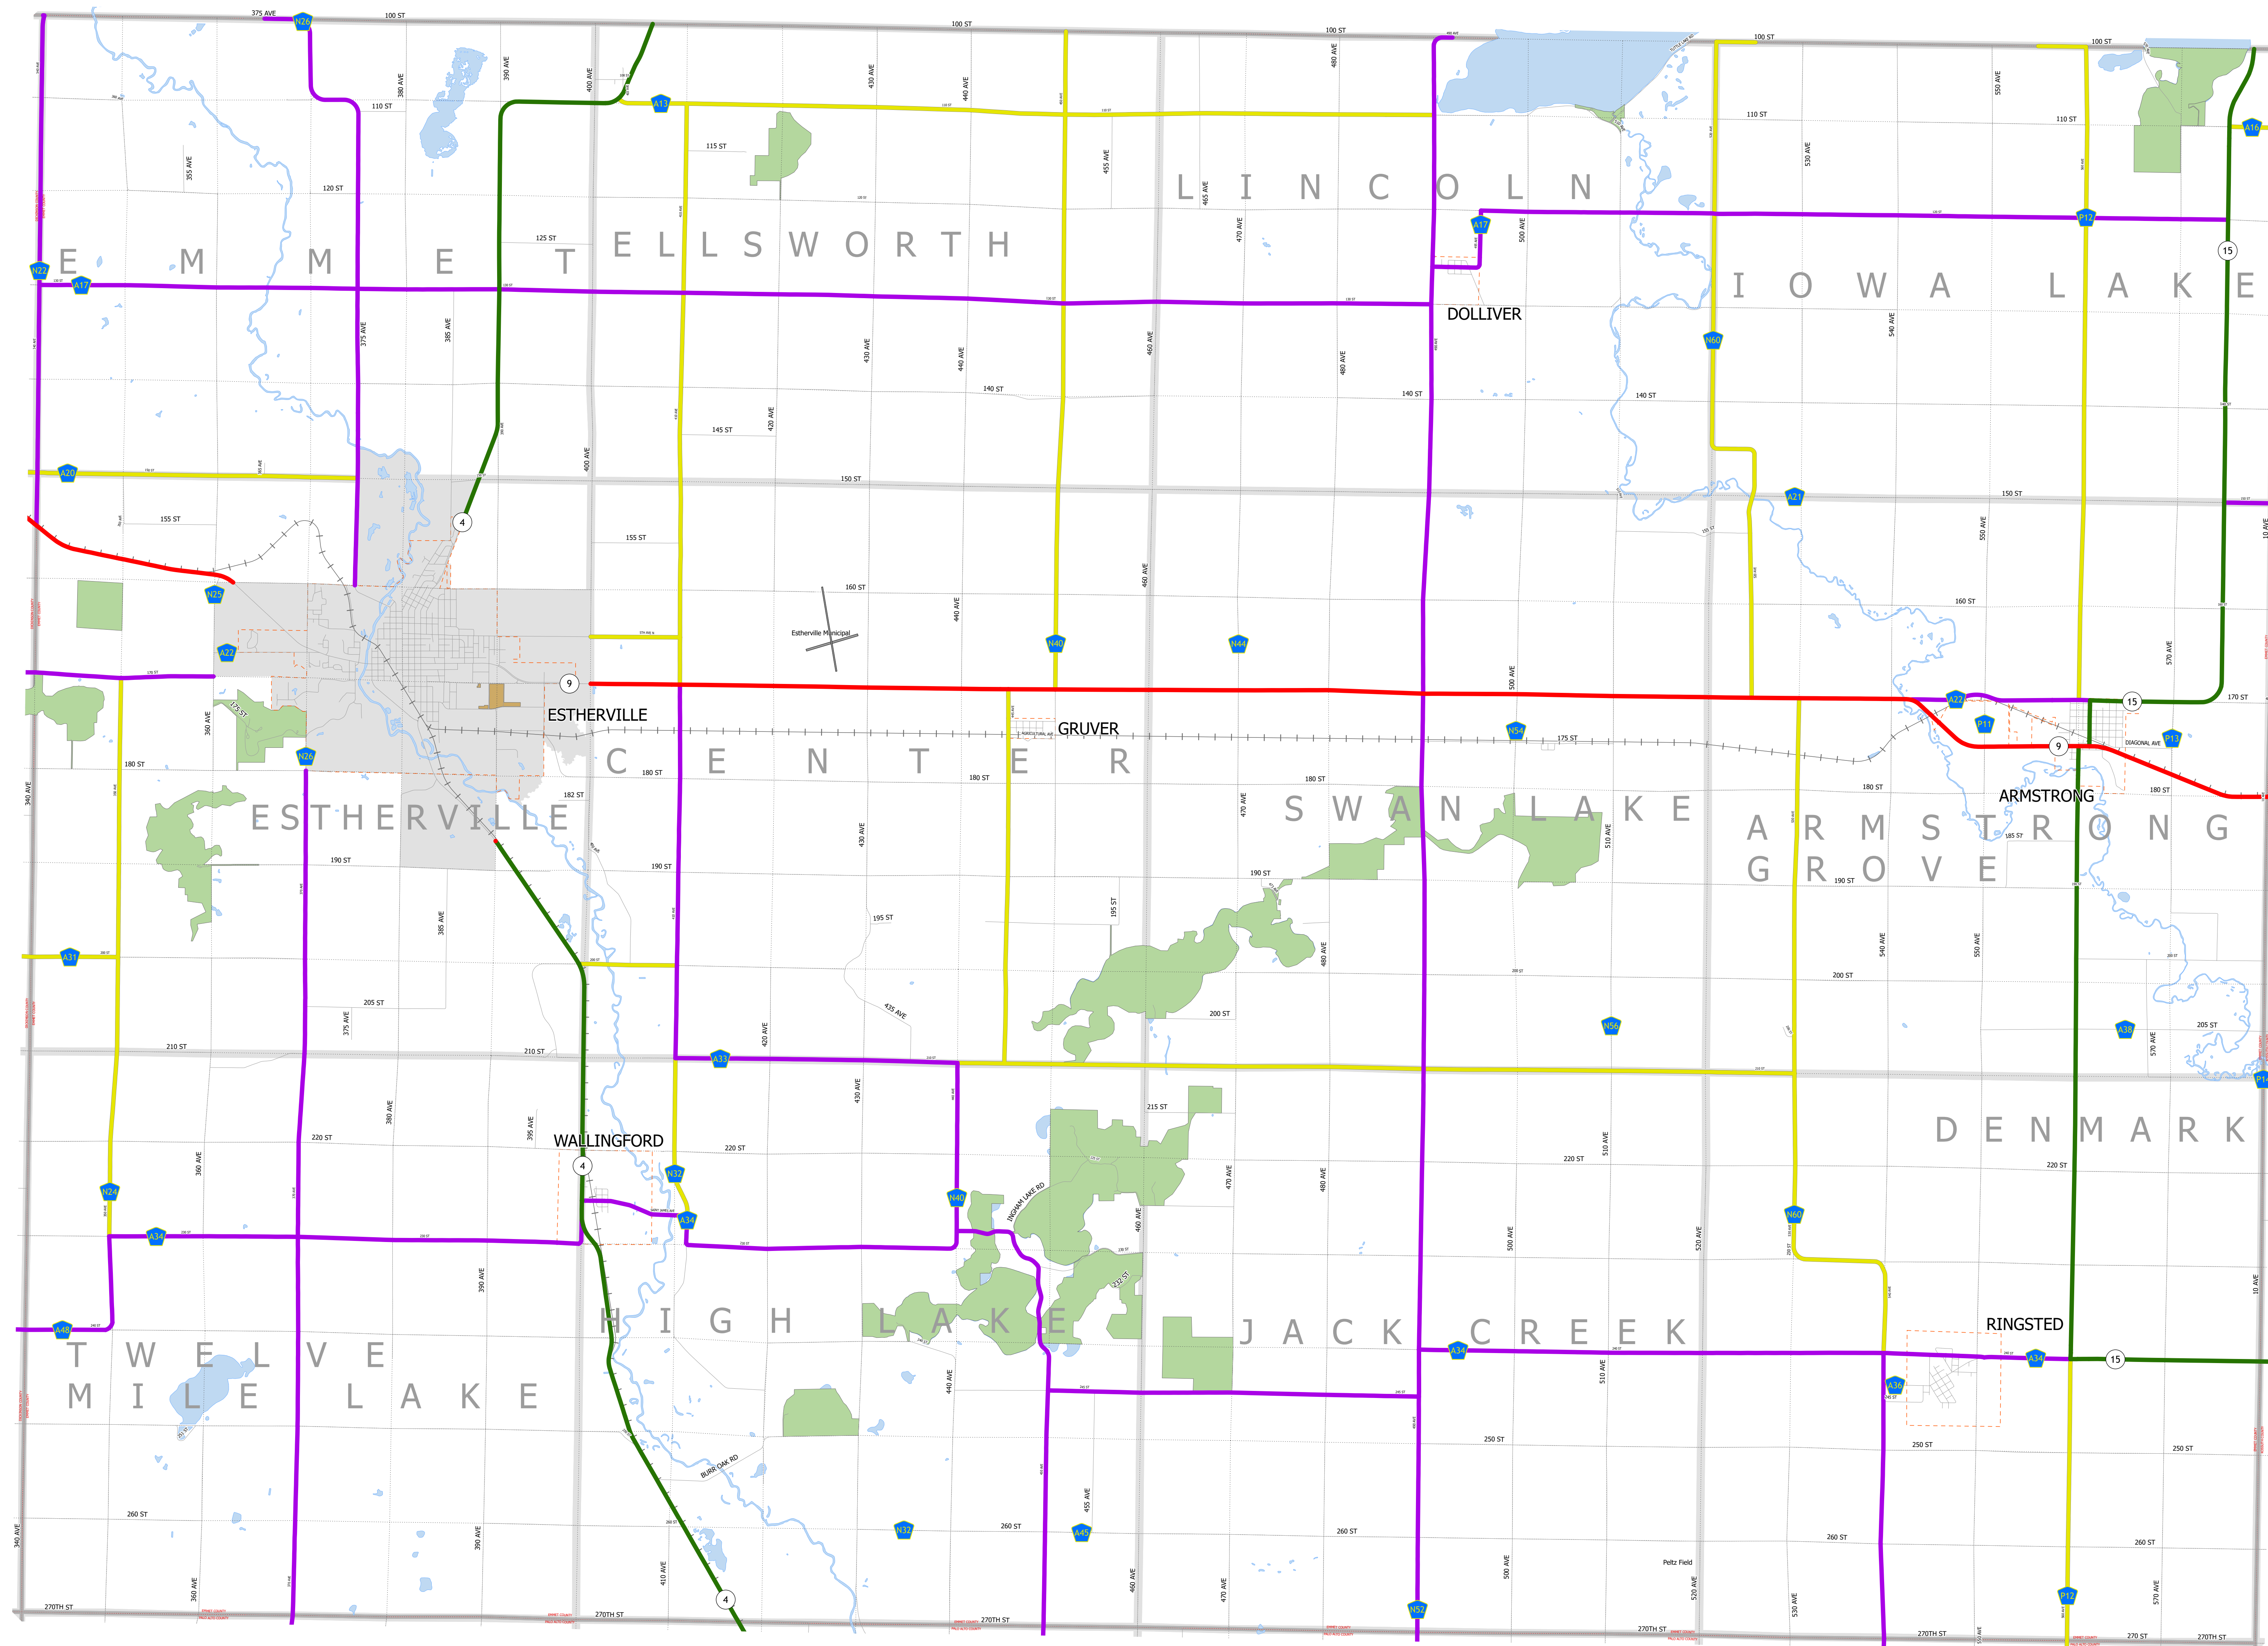

# Emmet County IOWA

1/17/2024

- Interstate
- Other Principal Arterial
- Minor Arterial
- Major Collector
- Minor Collector
- Local Roads
- Corporate Limits
- Rail Lines
- State Parks
- State Institutions
- Federal Land
- County Borders
- Townships
- Urban Areas

FUTURE CLASSIFIED ROUTES SHOWN AS DASHED LINES

32