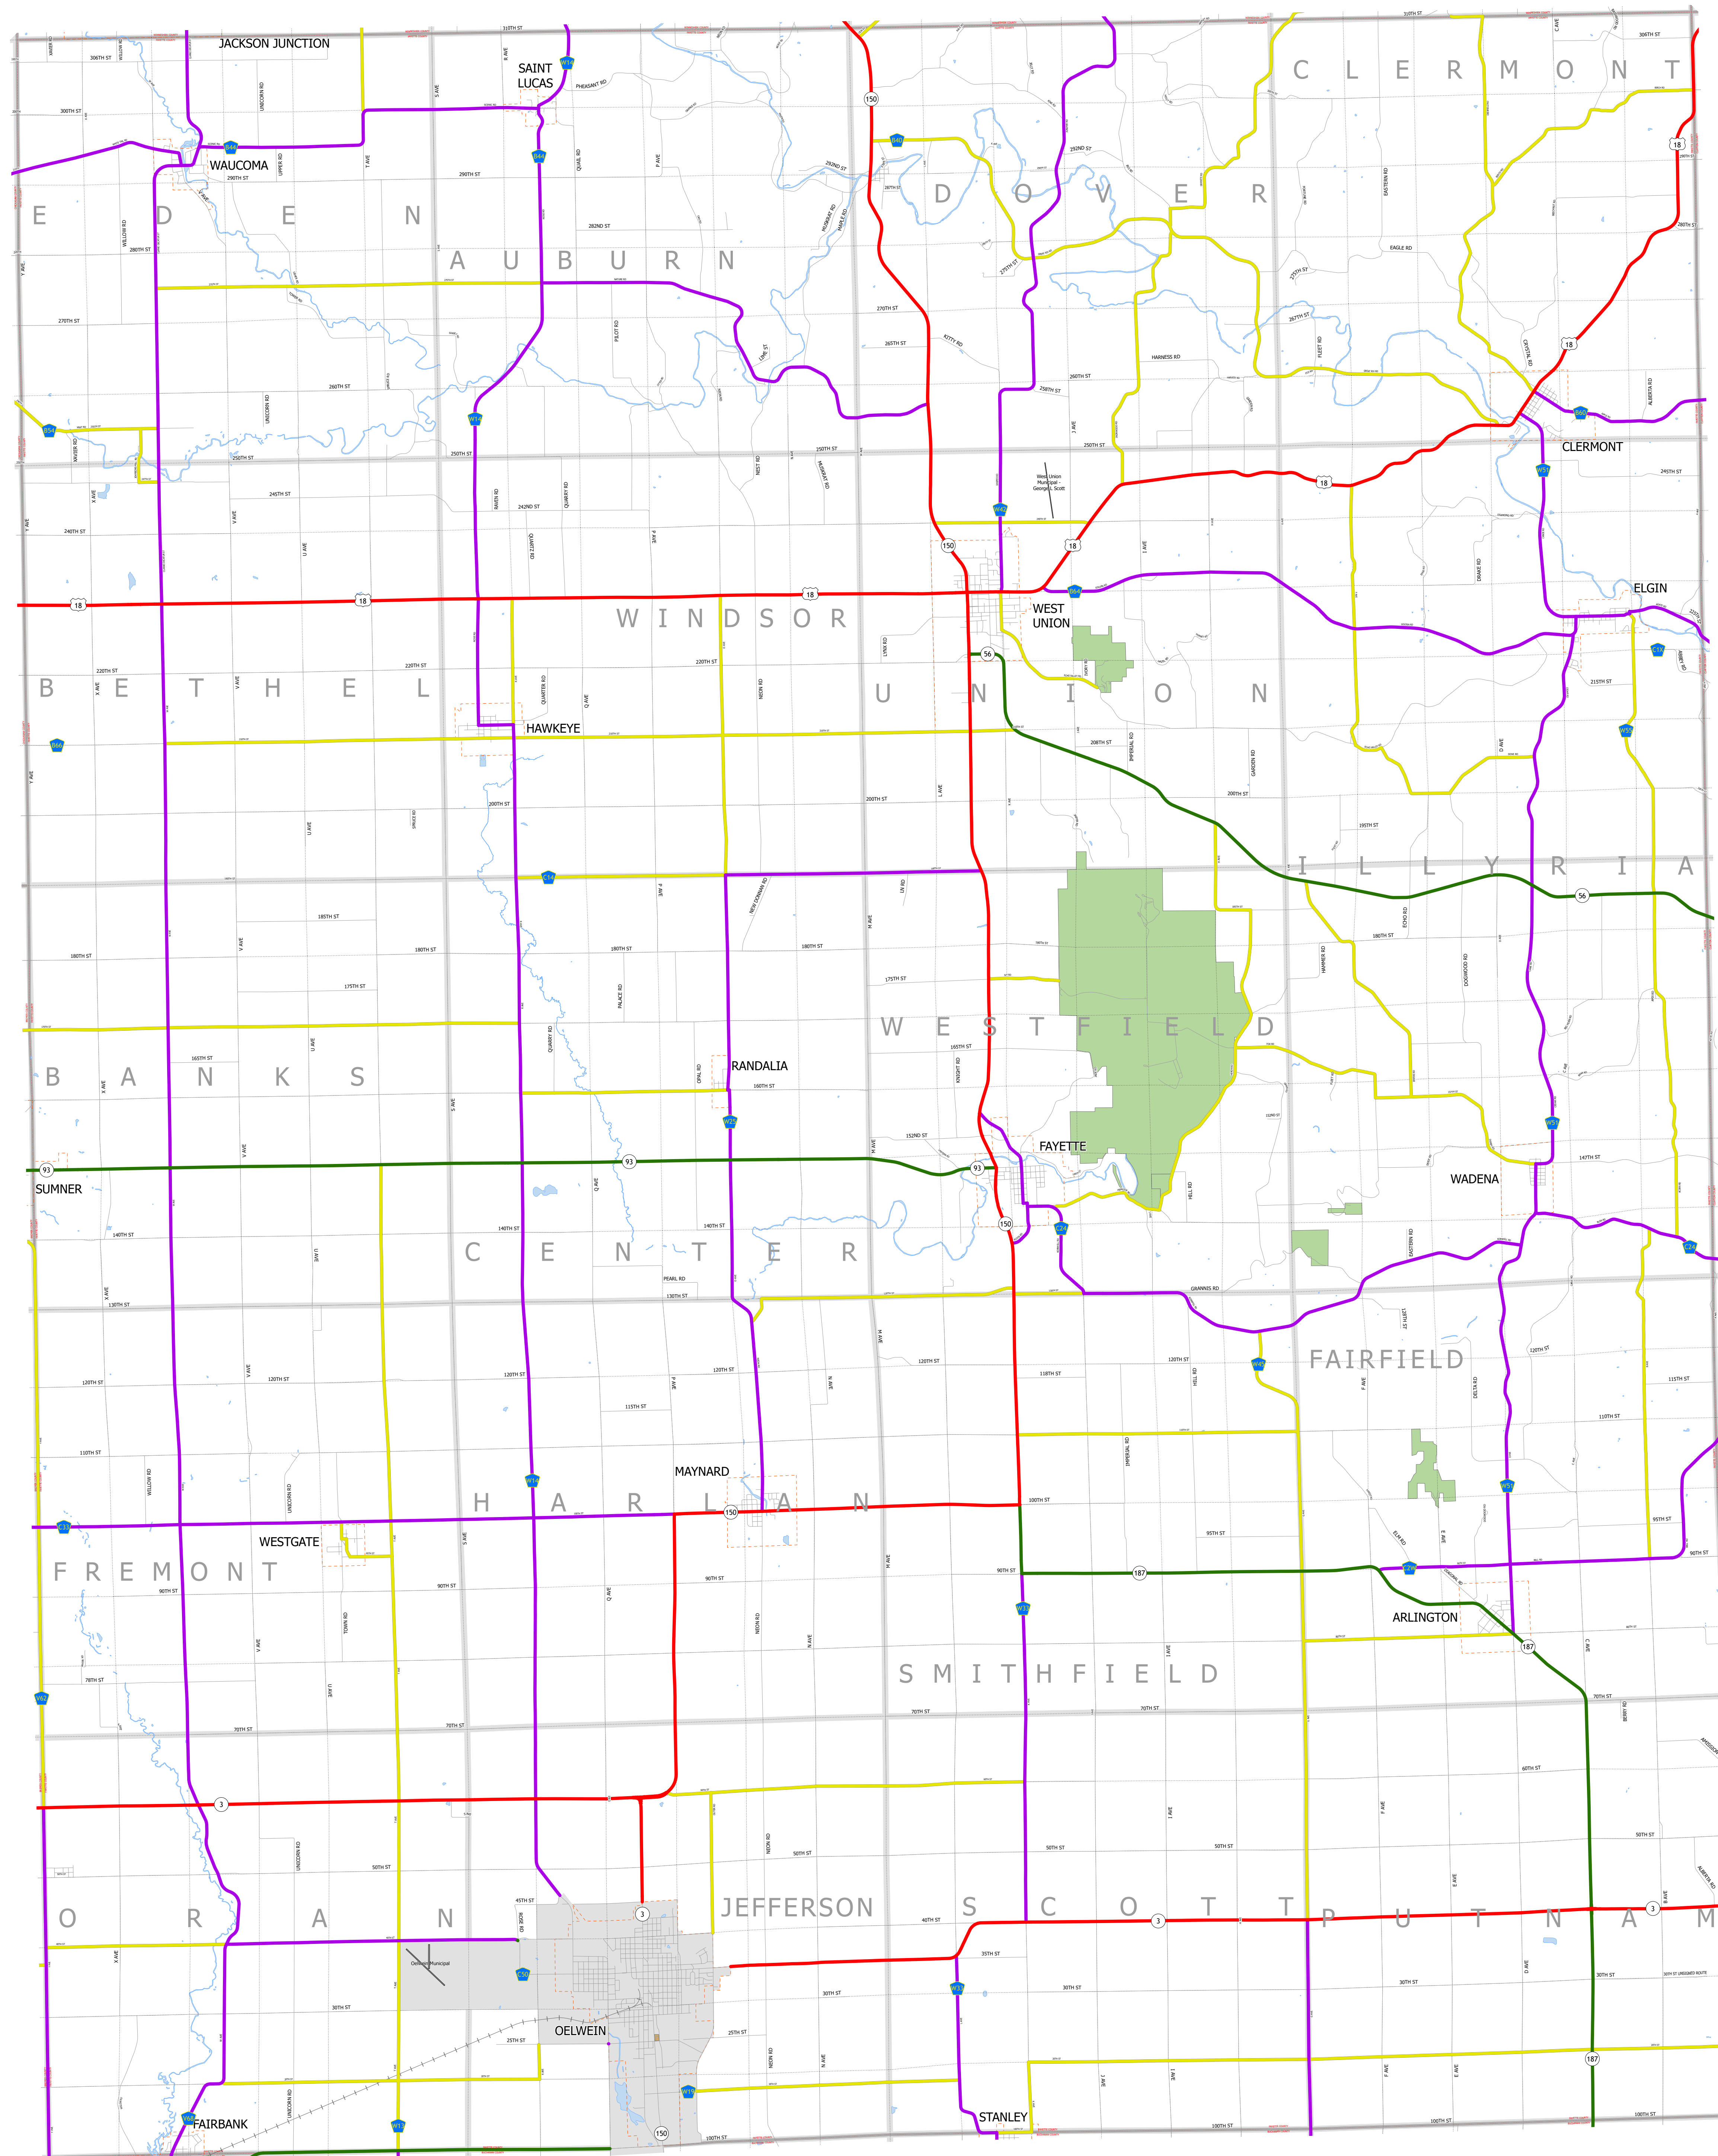

Fayette County IOWA

1/17/2024

- Interstate
- Other Principal Arterial
- Minor Arterial
- Major Collector
- Minor Collector
- Local Roads
- Corporate Limits
- Rail Lines
- State Parks
- State Institutions
- Federal Land
- County Borders
- Townships
- Urban Areas

FUTURE CLASSIFIED ROUTES SHOWN AS DASHED LINES

33