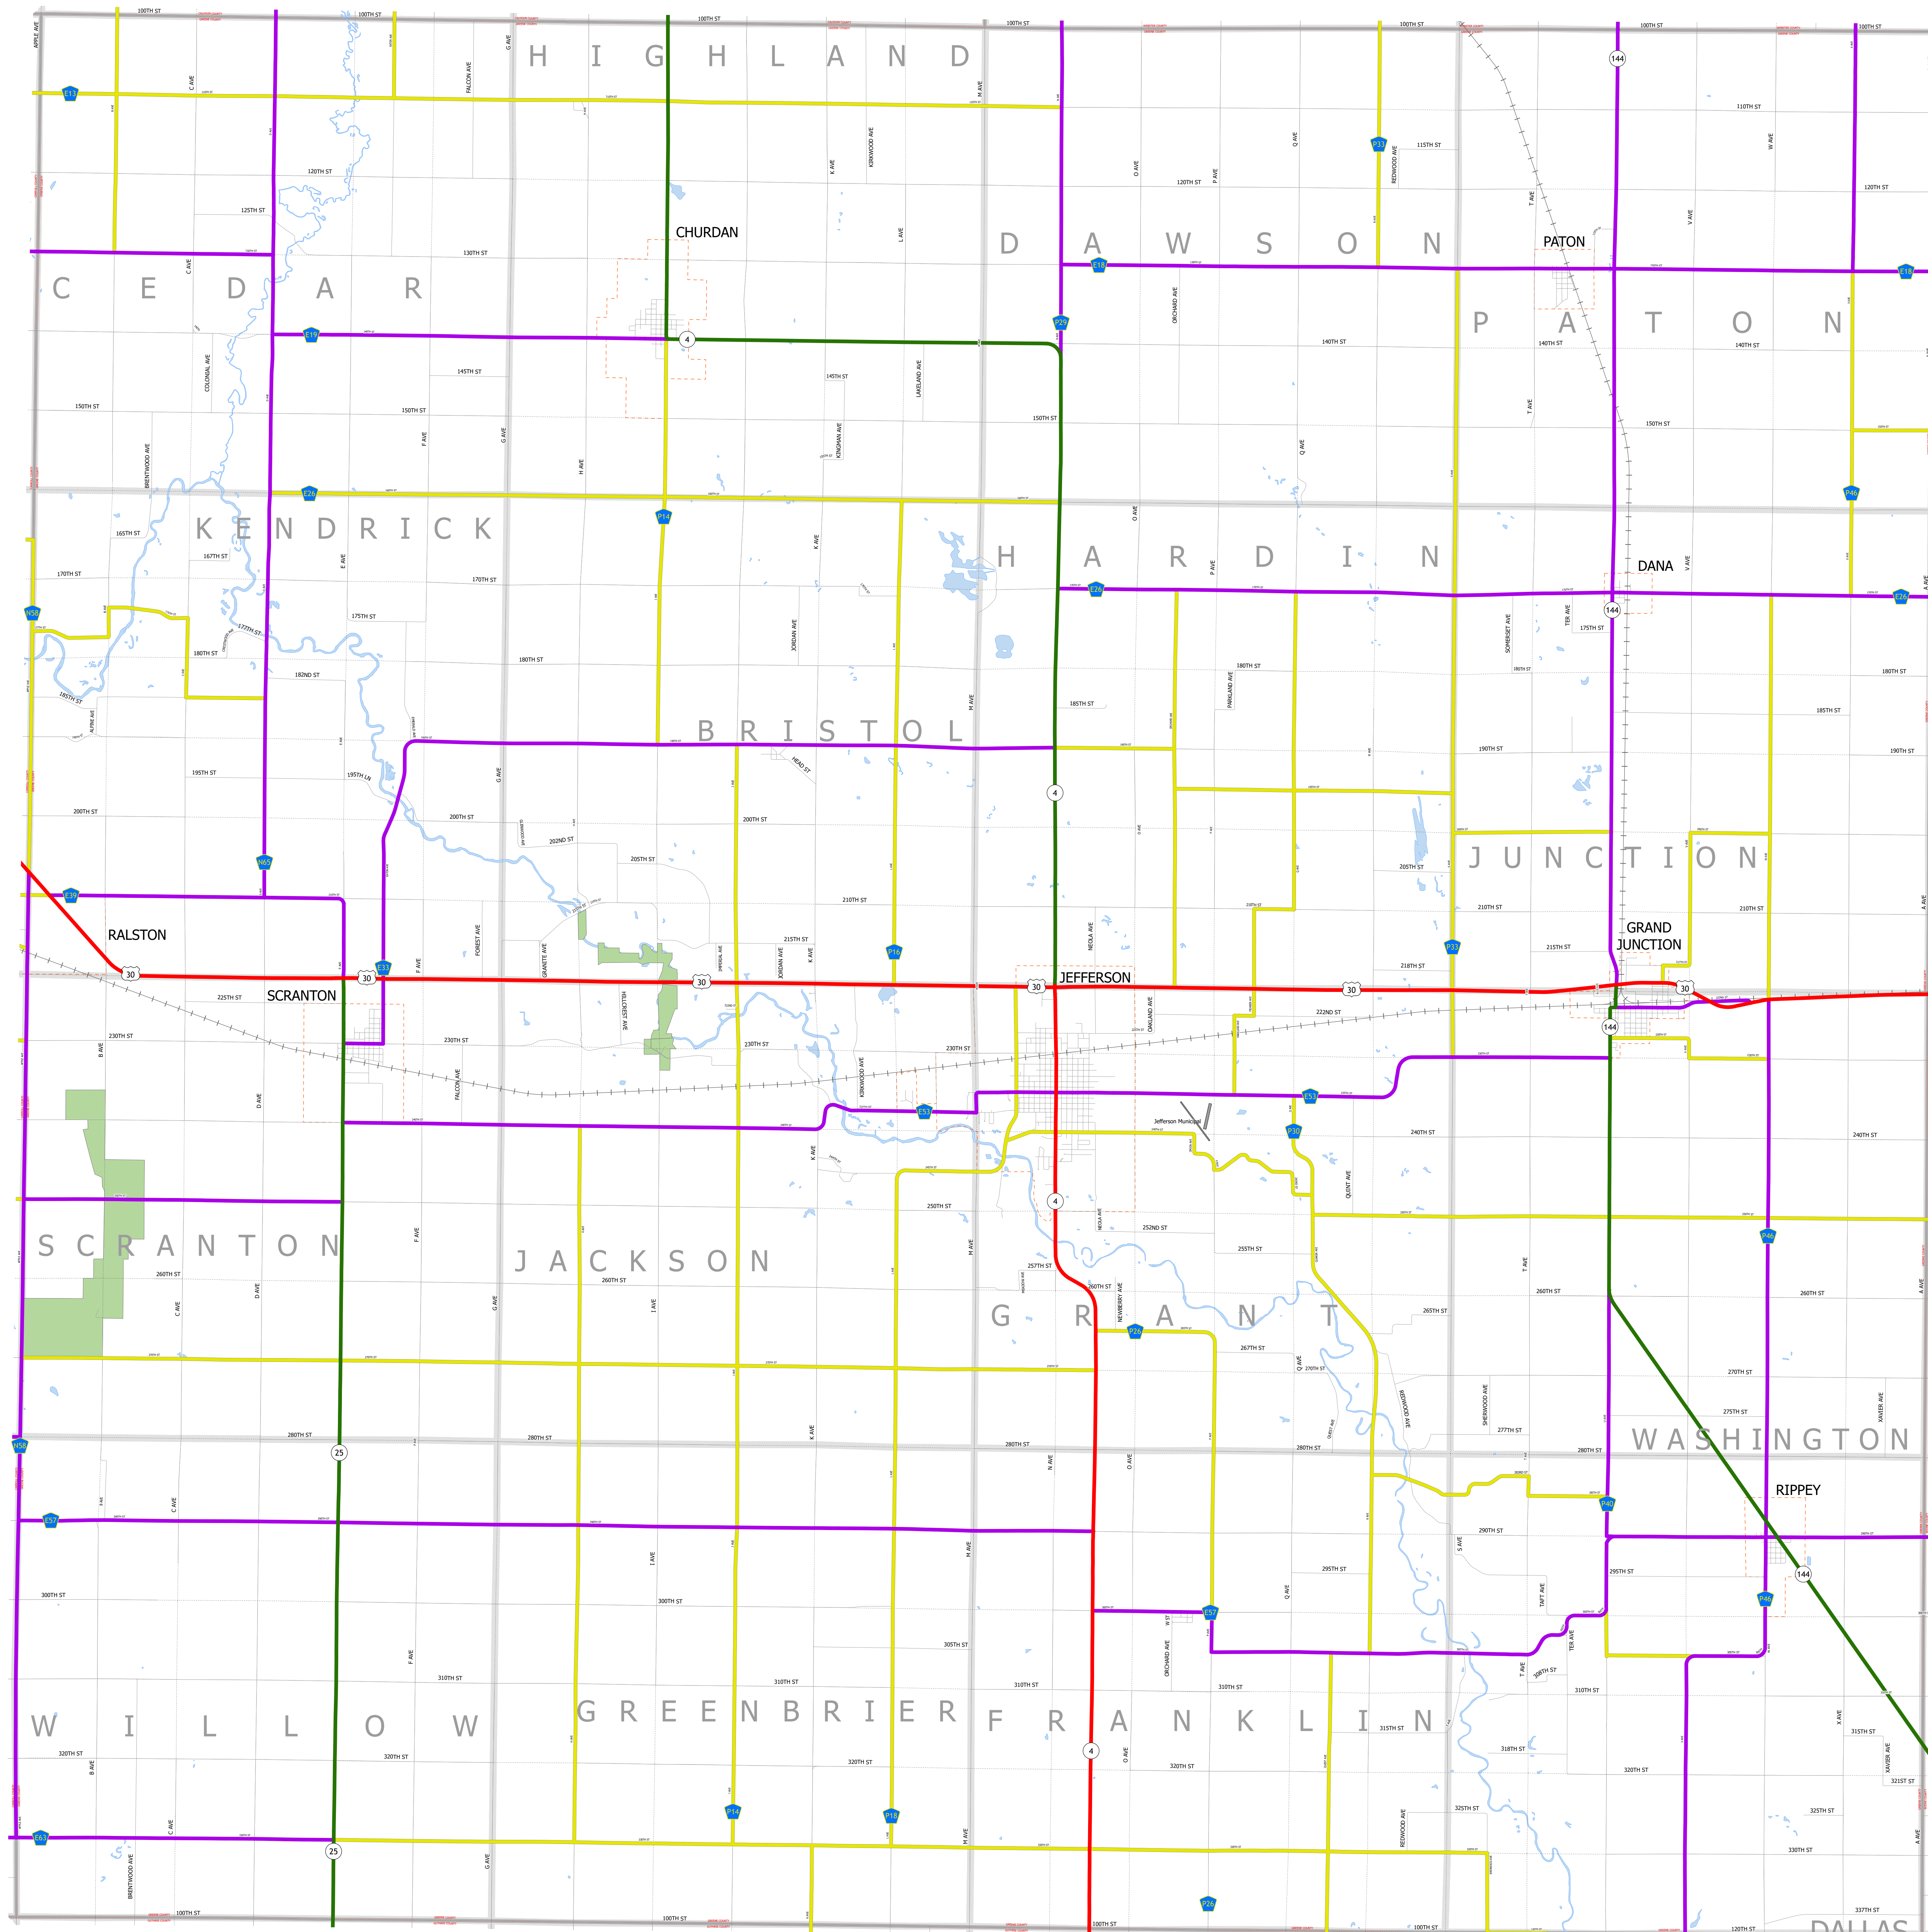

Greene County IOWA

1/17/2024

-  Interstate
-  Other Principal Arterial
-  Minor Arterial
-  Major Collector
-  Minor Collector
-  Local Roads
-  Corporate Limits
-  Rail Lines
-  State Parks
-  State Institutions
-  Federal Land
-  County Borders
-  Townships
-  Urban Areas

FUTURE CLASSIFIED ROUTES SHOWN AS DASHED LINES

37