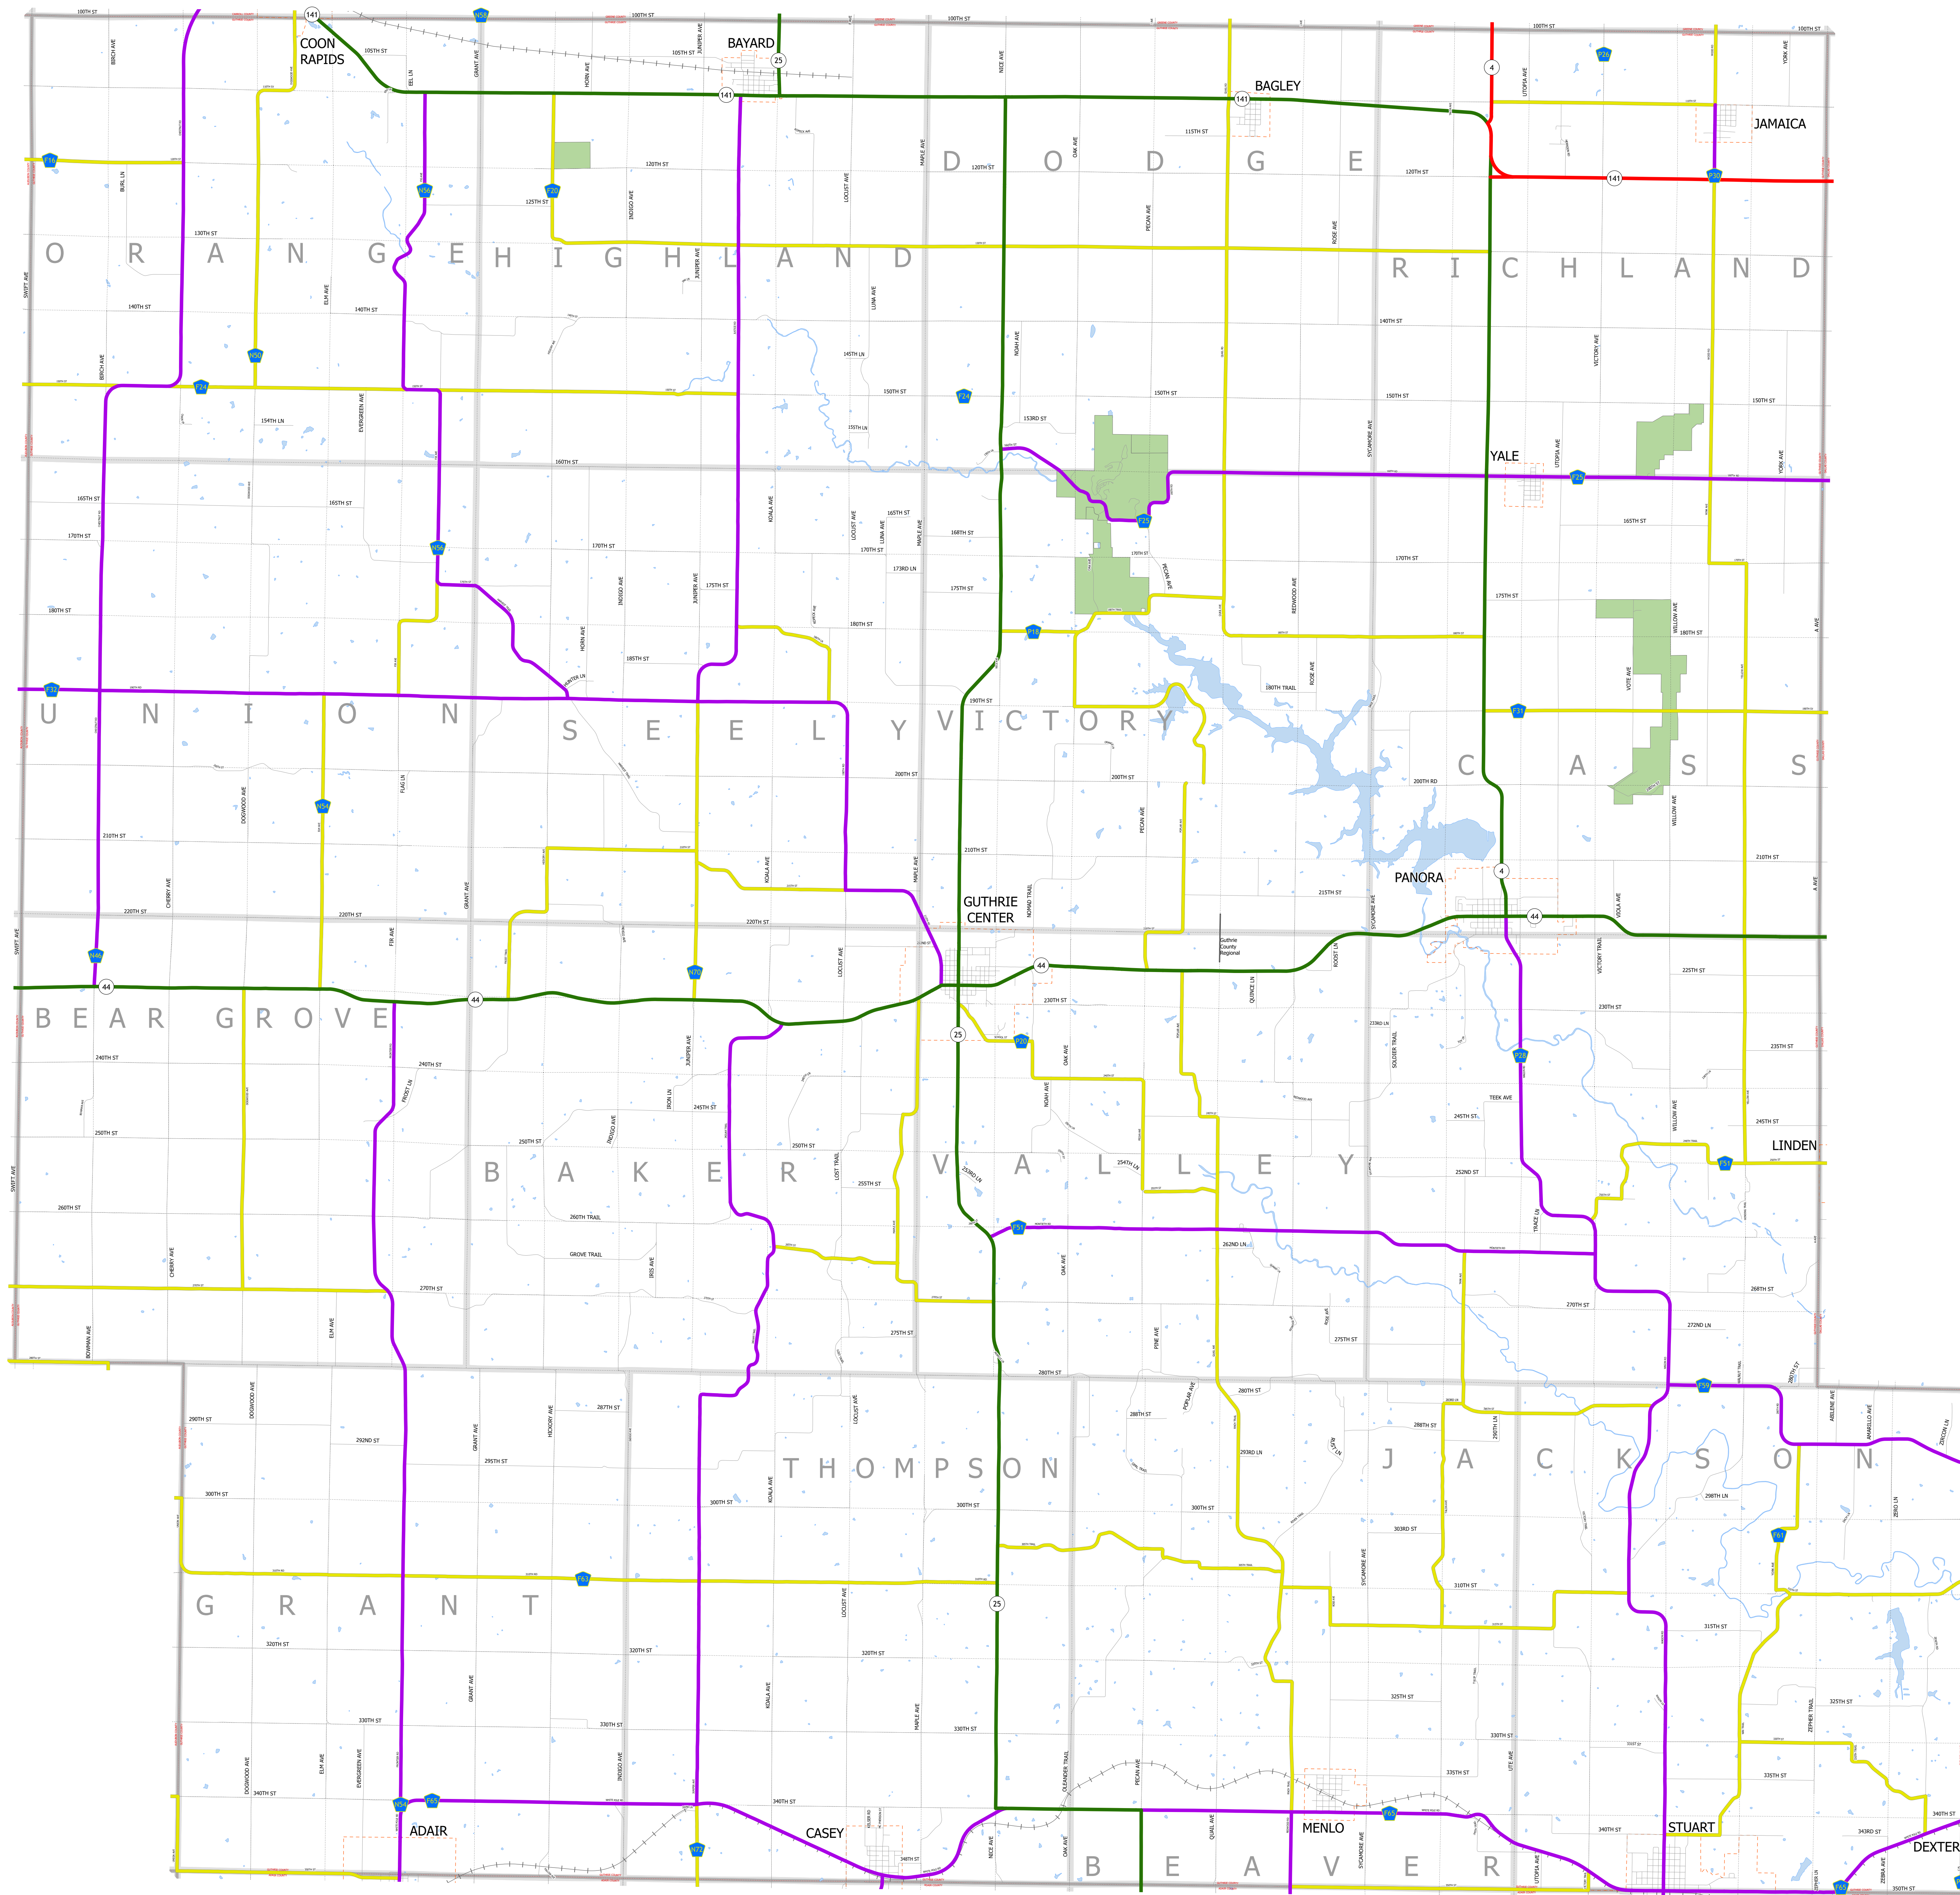

Guthrie County IOWA

1/17/2024

-  Interstate
-  Other Principal Arterial
-  Minor Arterial
-  Major Collector
-  Minor Collector
-  Local Roads
-  Corporate Limits
-  Rail Lines
-  State Parks
-  State Institutions
-  Federal Land
-  County Borders
-  Townships
-  Urban Areas

FUTURE CLASSIFIED ROUTES SHOWN AS DASHED LINES

39