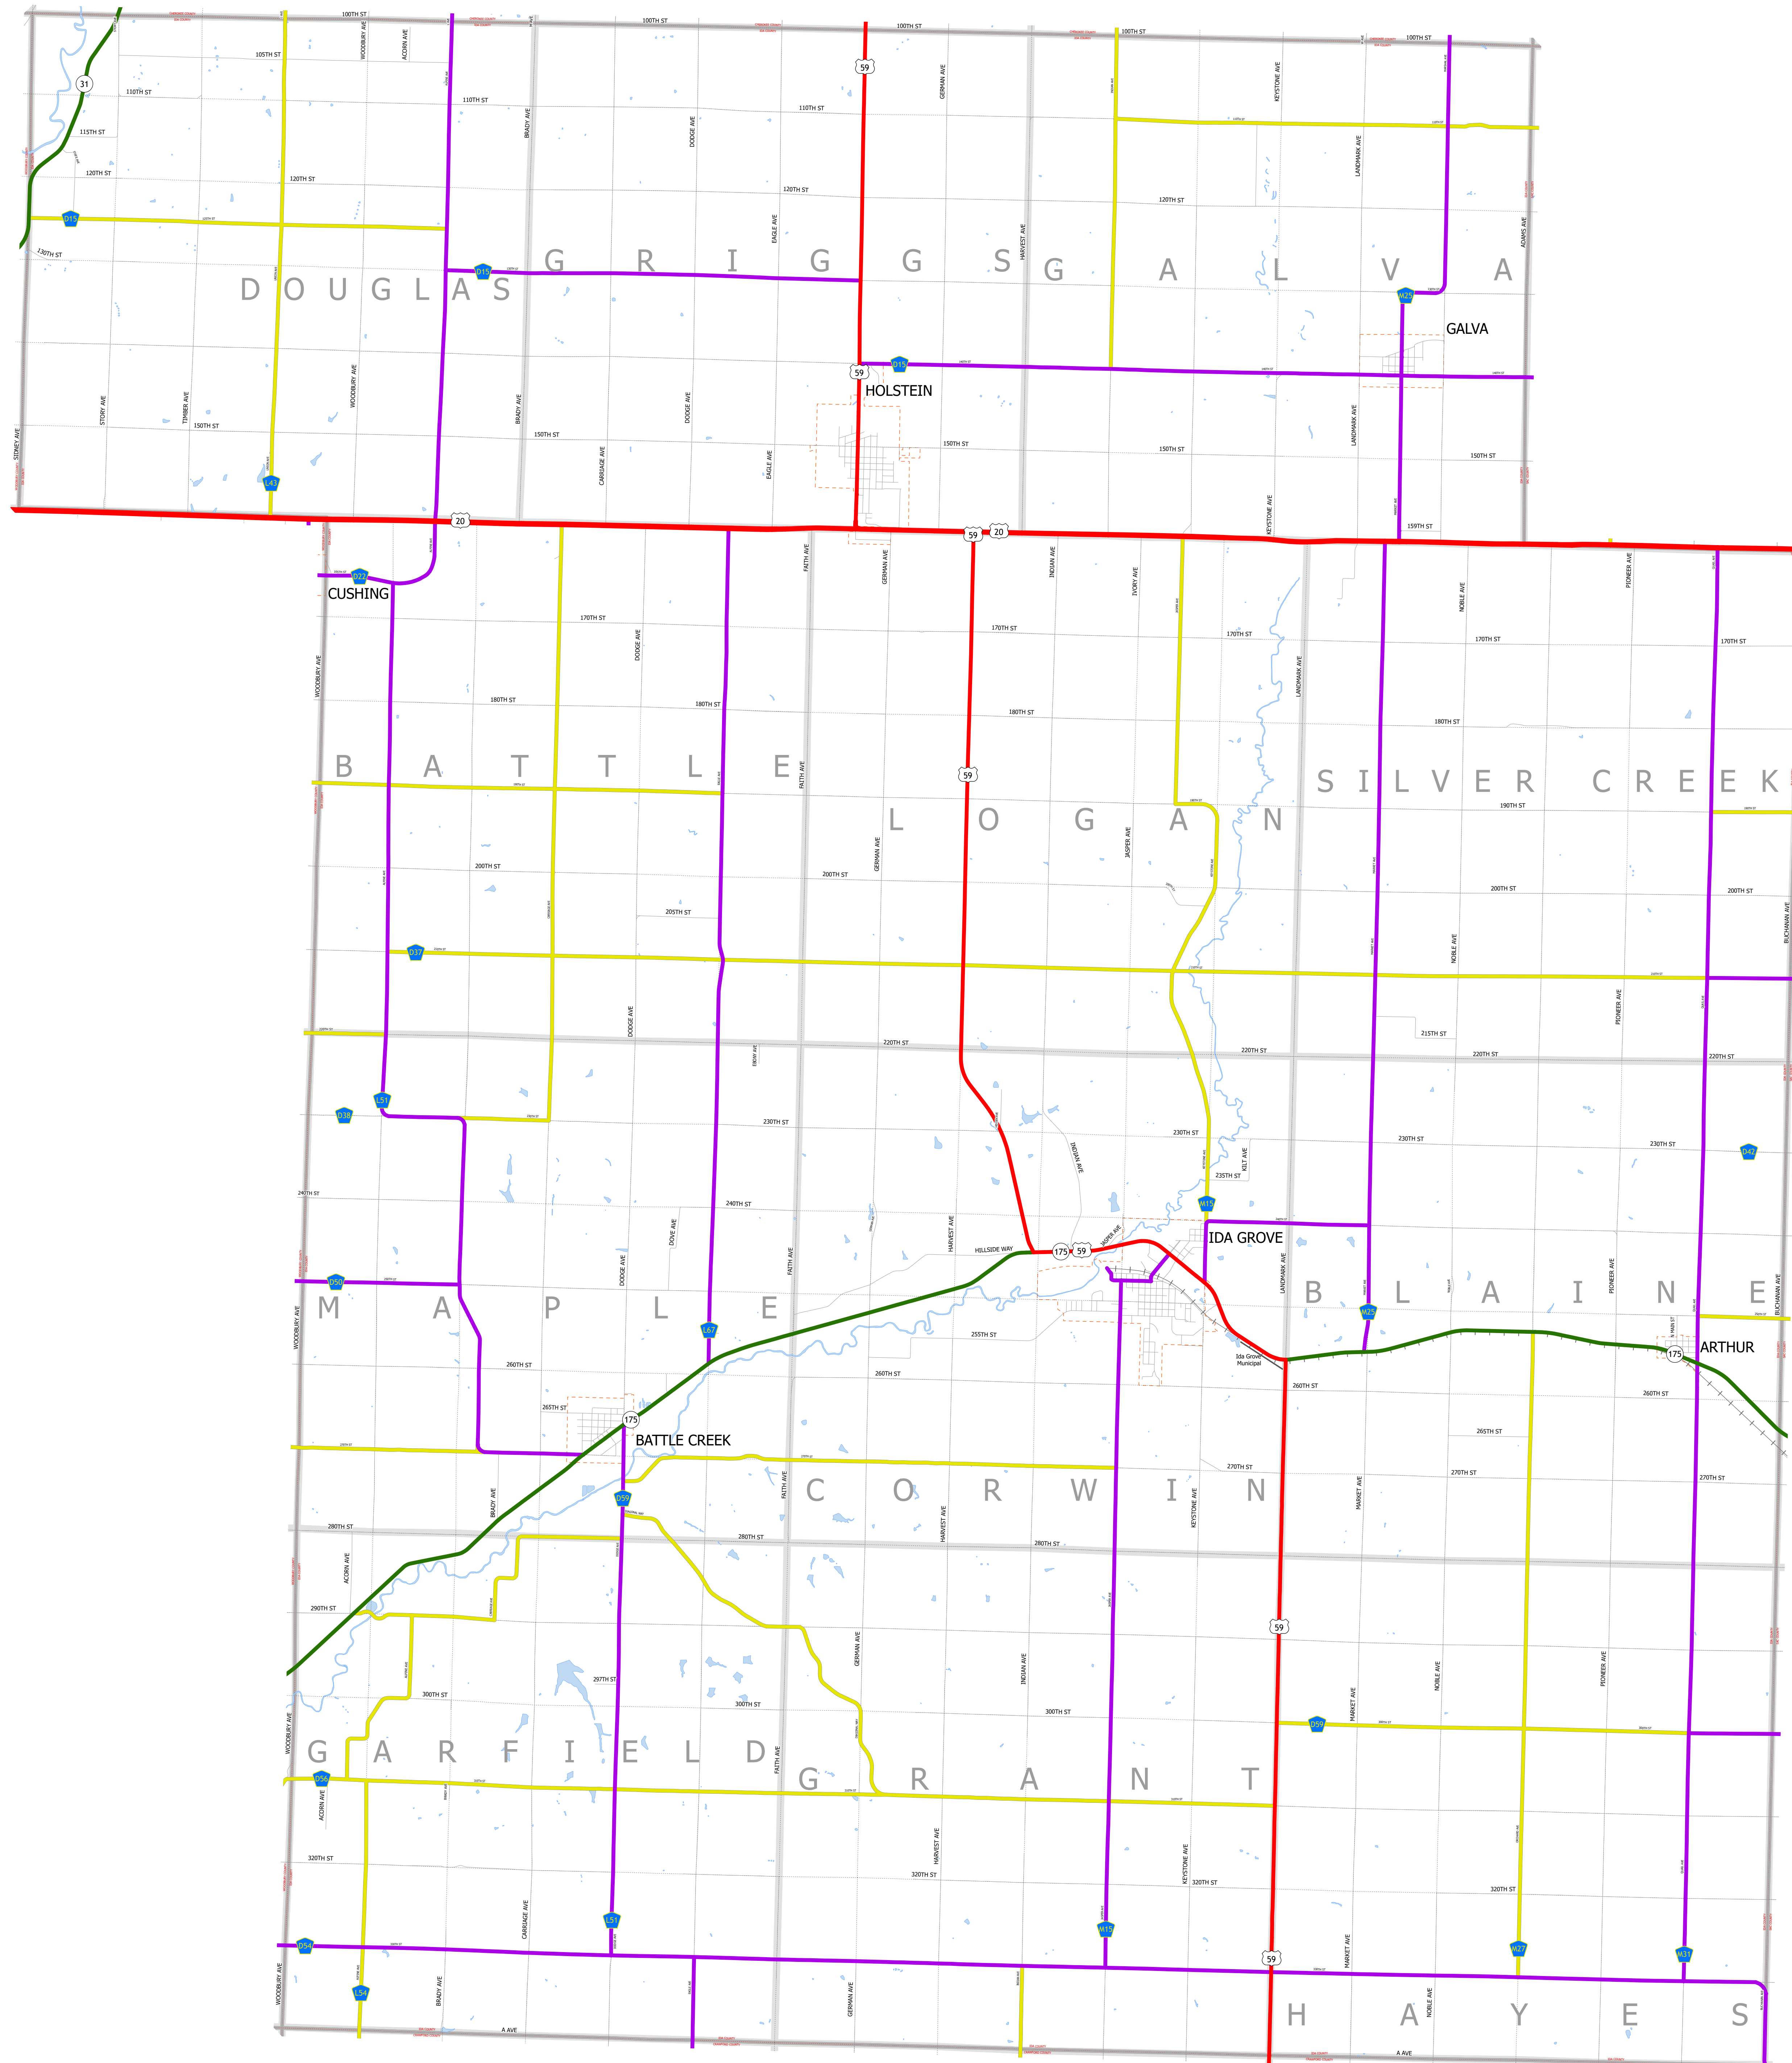

# Ida County IOWA

1/17/2024

-  Interstate
-  Other Principal Arterial
-  Minor Arterial
-  Major Collector
-  Minor Collector
-  Local Roads
-  Corporate Limits
-  Rail Lines
-  State Parks
-  State Institutions
-  Federal Land
-  County Borders
-  Townships
-  Urban Areas

FUTURE CLASSIFIED ROUTES SHOWN AS DASHED LINES

47