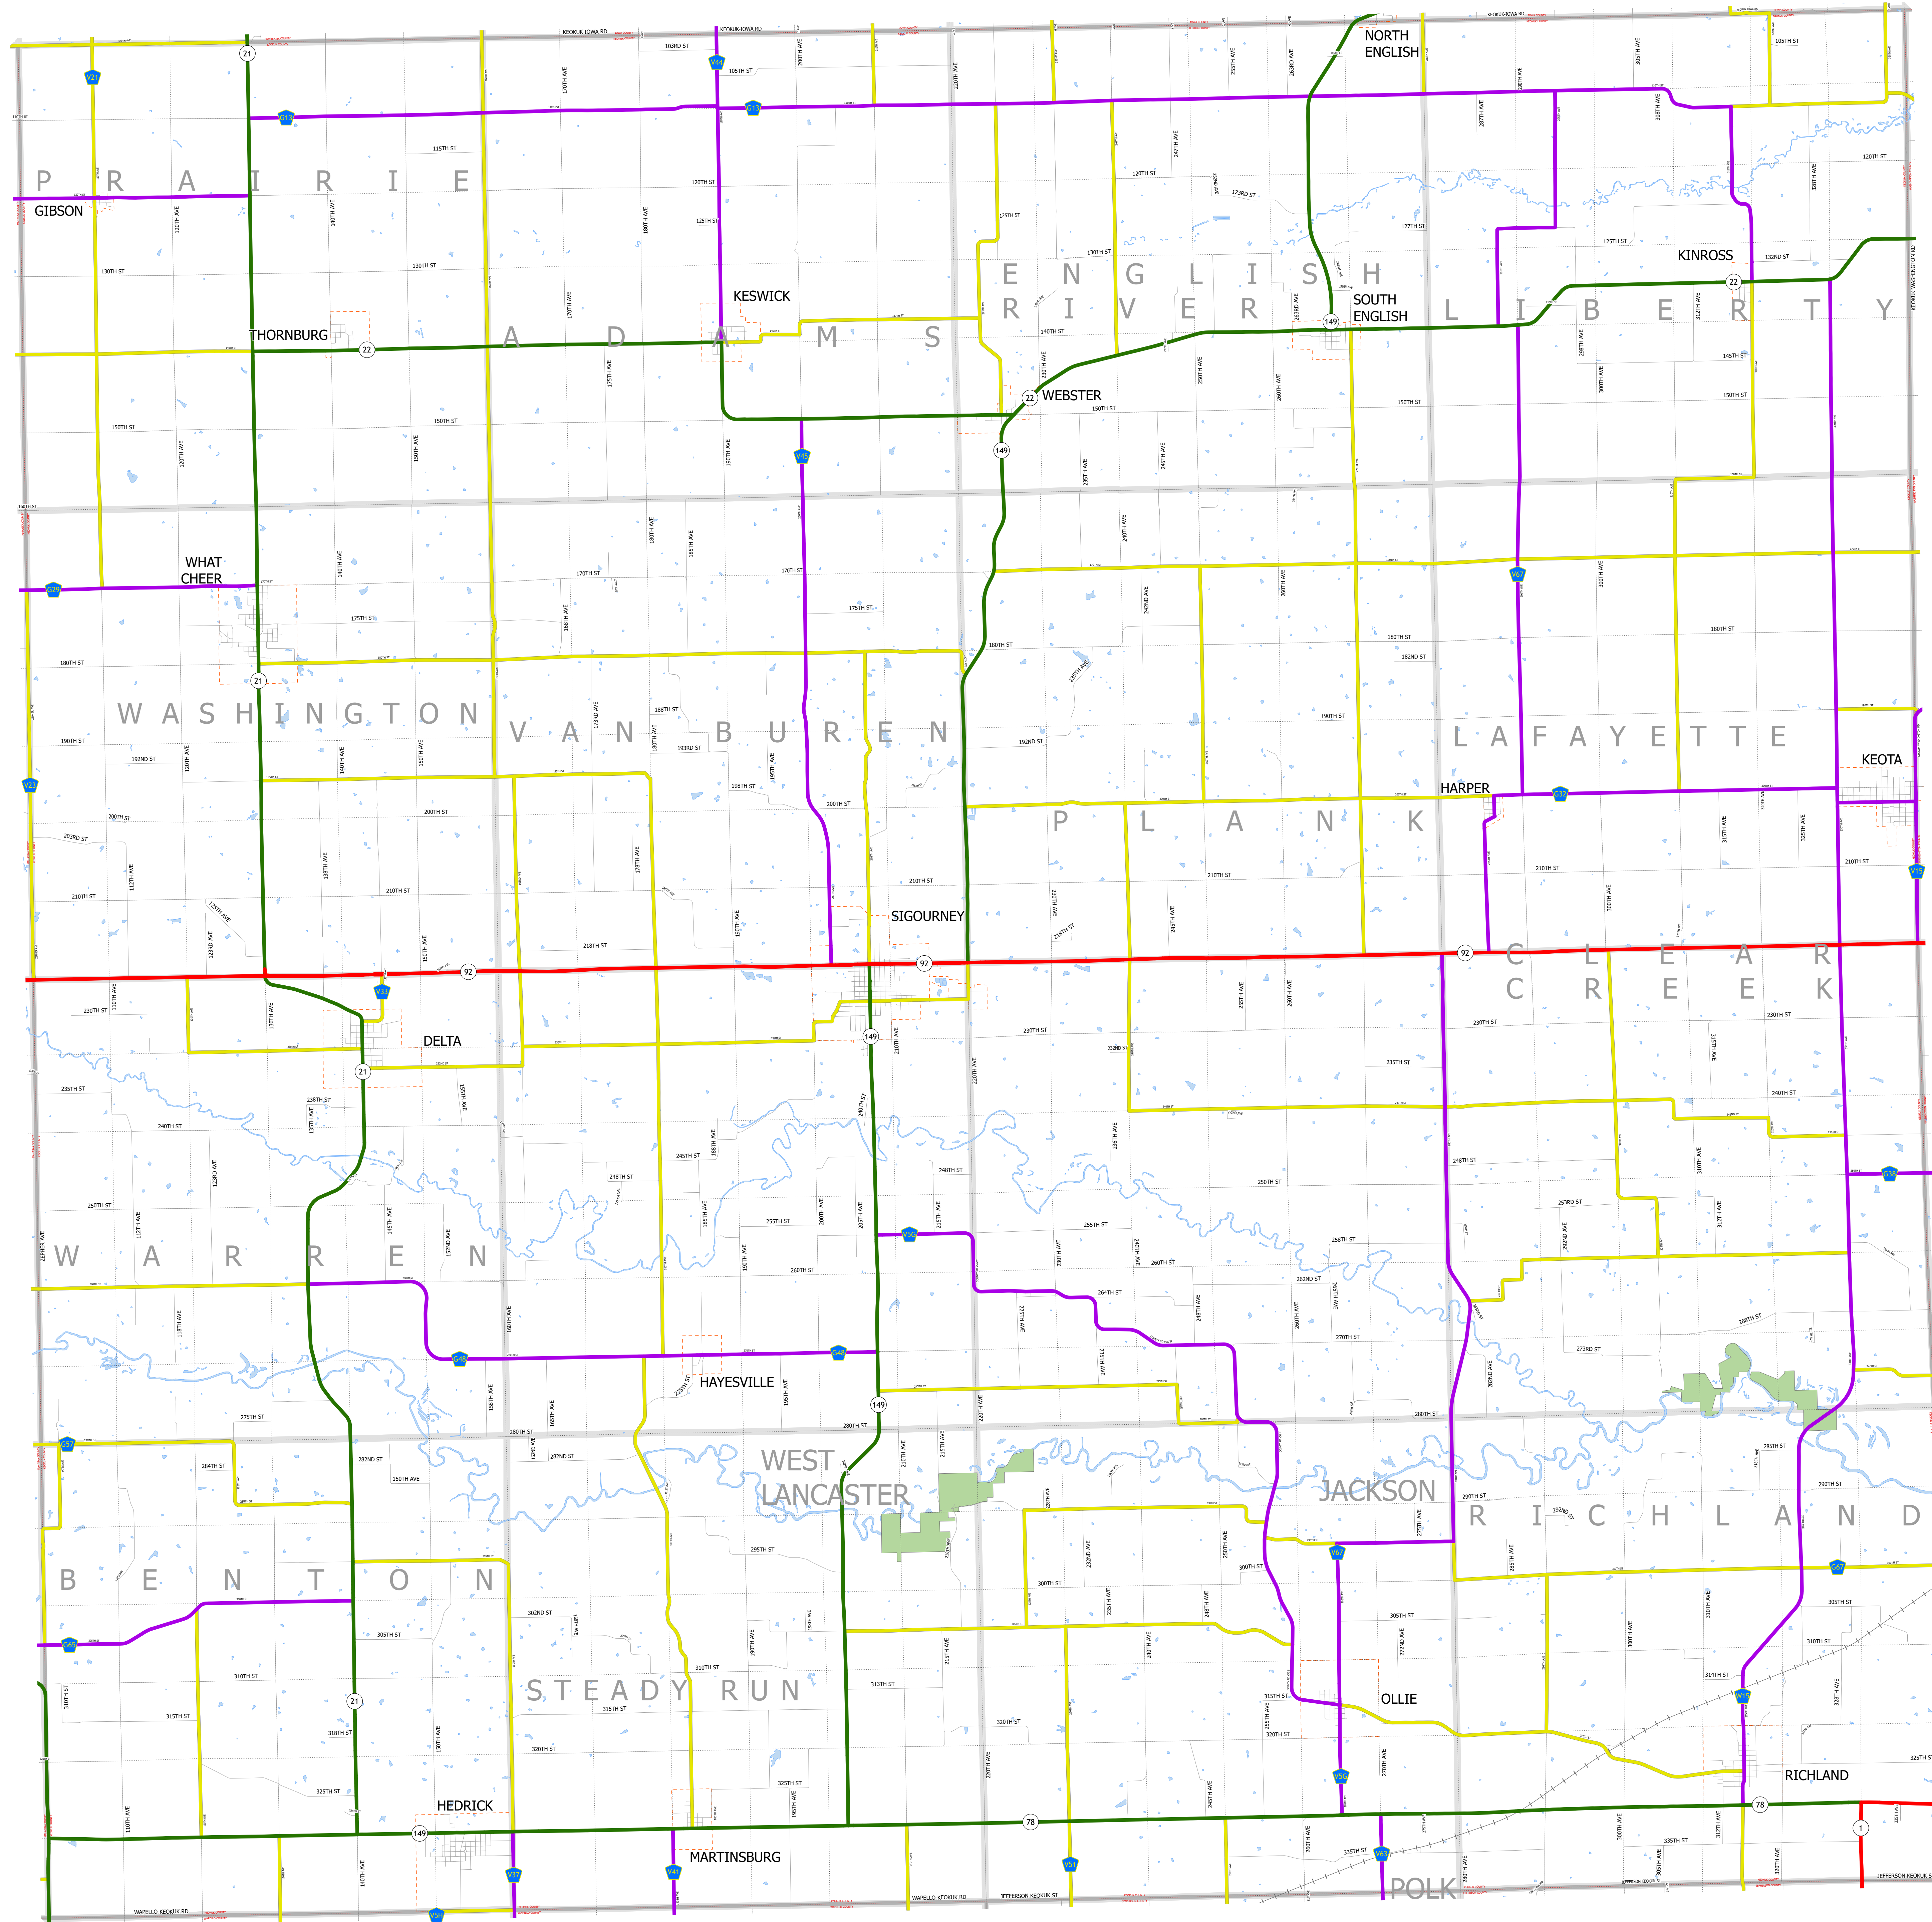

Keokuk County IOWA

1/17/2024

-  Interstate
-  Other Principal Arterial
-  Minor Arterial
-  Major Collector
-  Minor Collector
-  Local Roads
-  Corporate Limits
-  Rail Lines
-  State Parks
-  State Institutions
-  Federal Land
-  County Borders
-  Townships
-  Urban Areas

FUTURE CLASSIFIED ROUTES SHOWN AS DASHED LINES

54