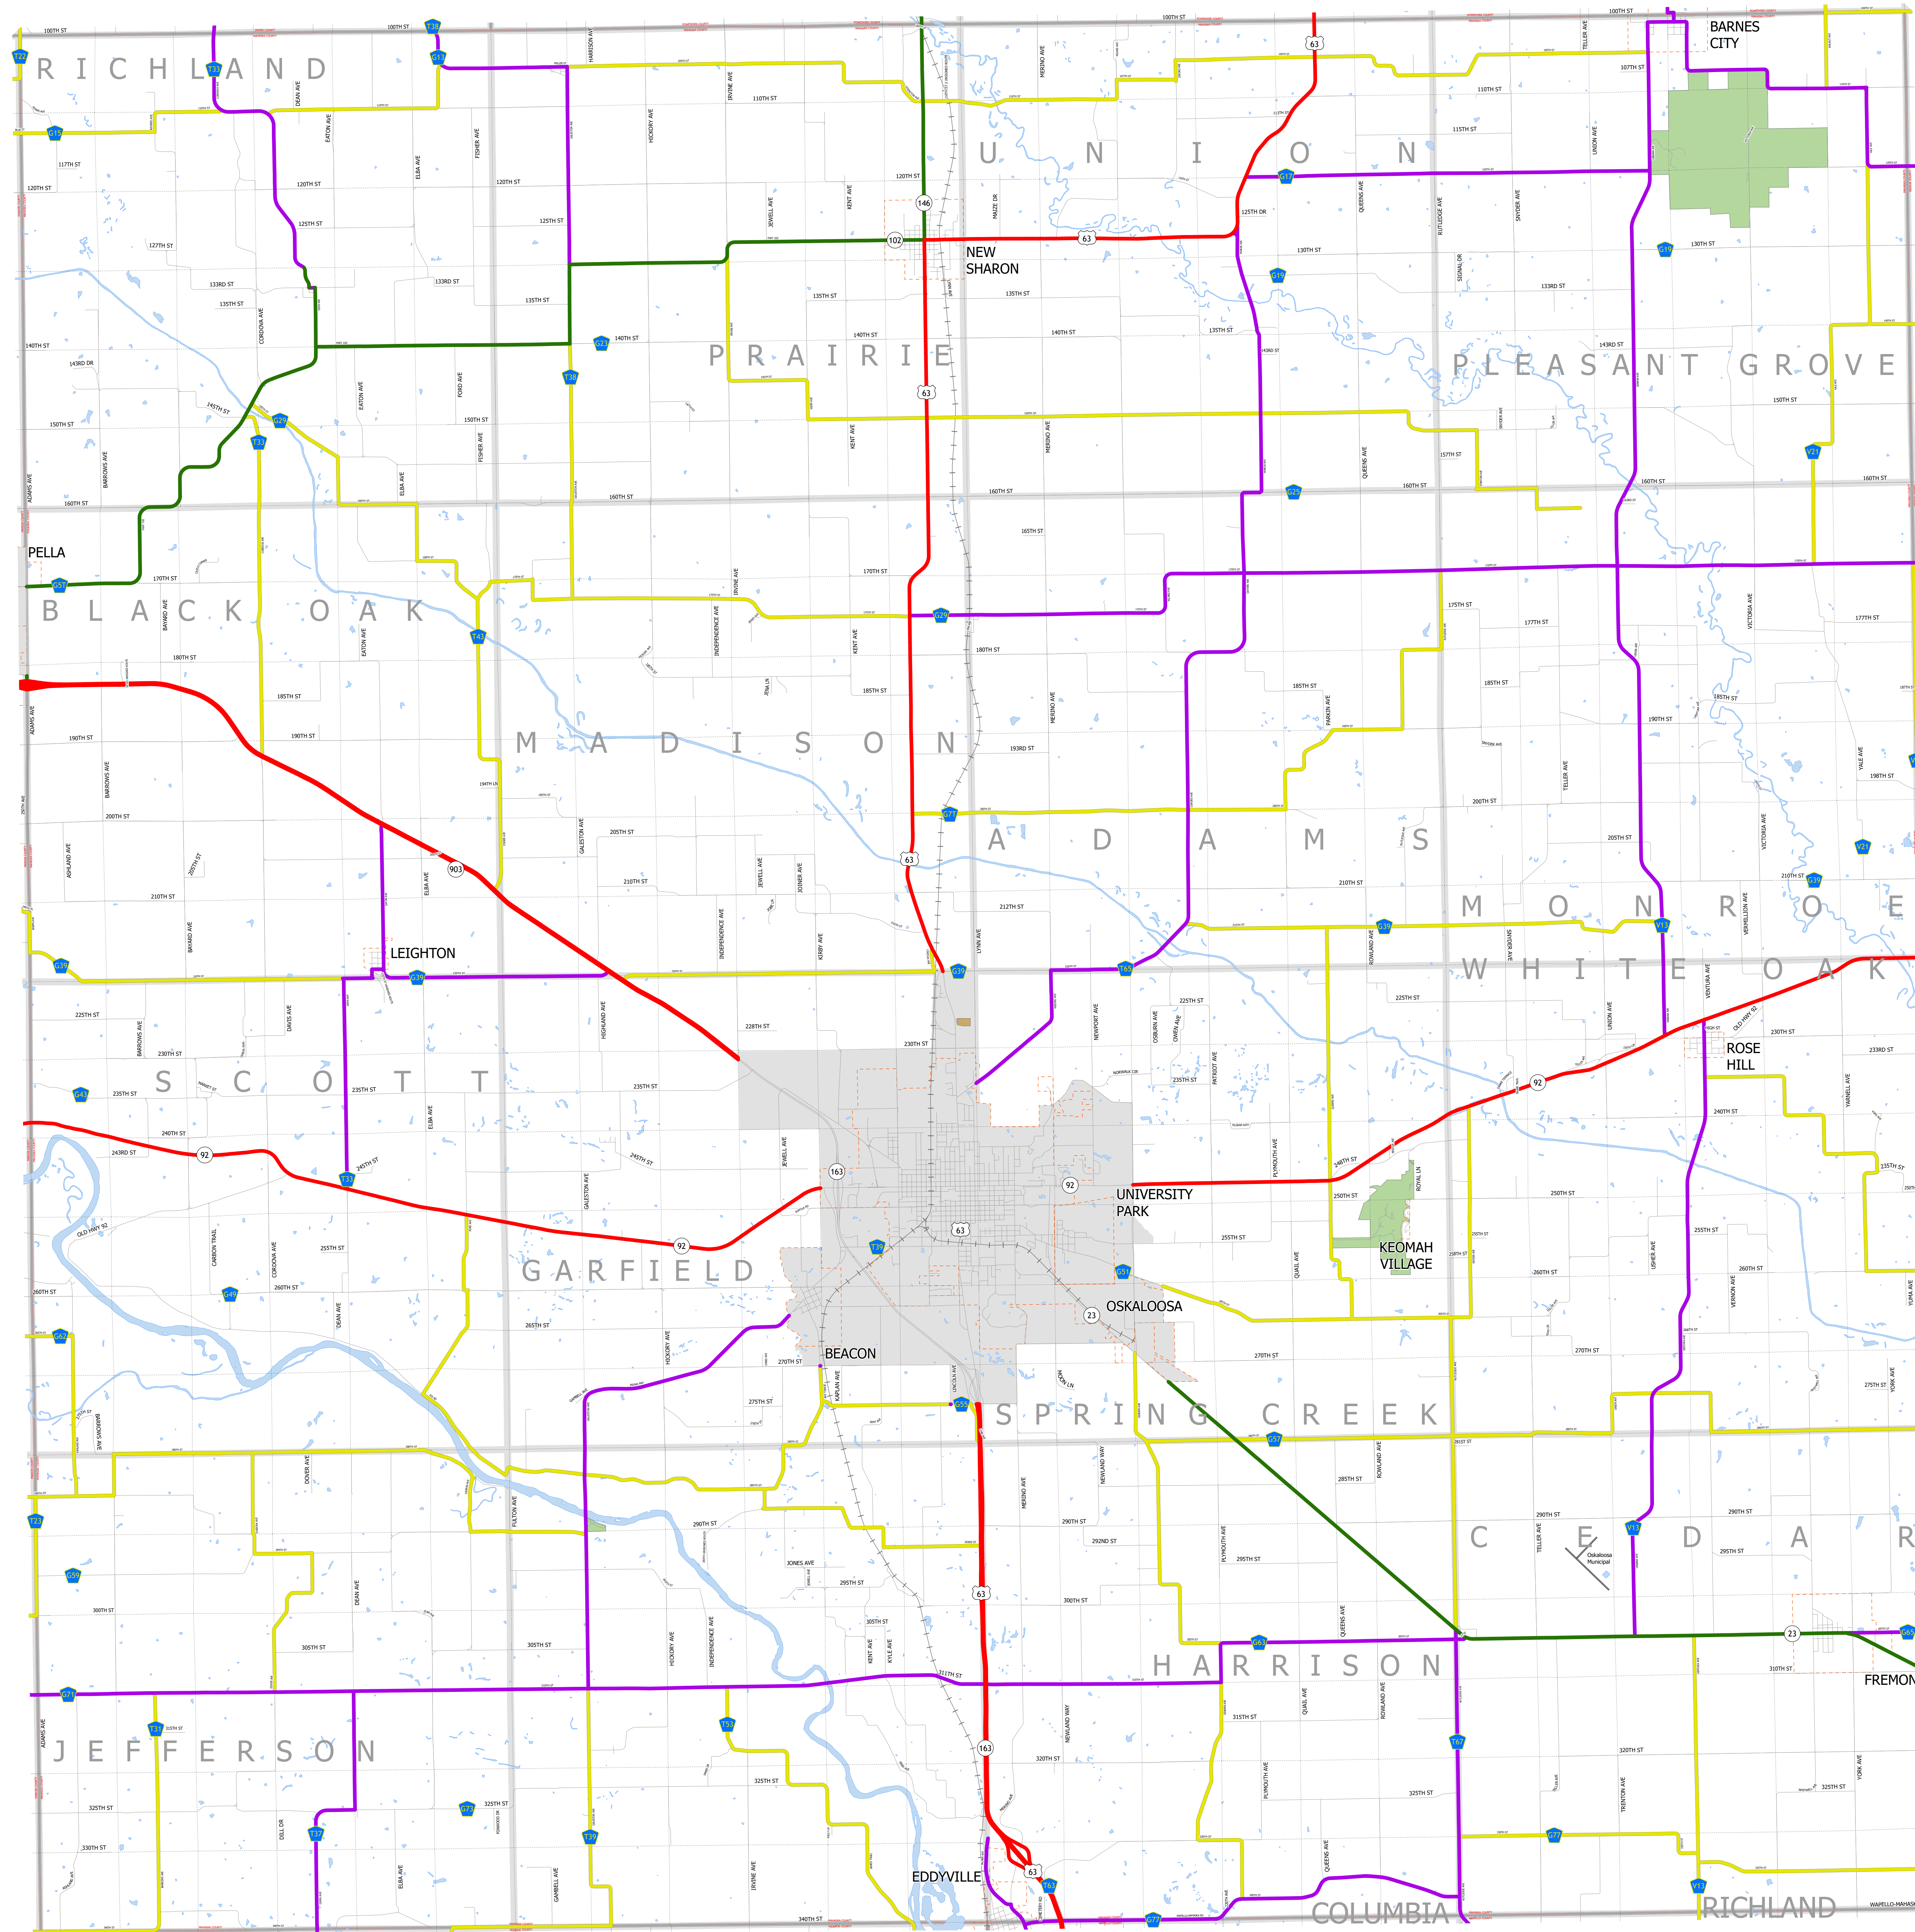

Mahaska County IOWA

1/17/2024

-  Interstate
-  Other Principal Arterial
-  Minor Arterial
-  Major Collector
-  Minor Collector
-  Local Roads
-  Corporate Limits
-  Rail Lines
-  State Parks
-  State Institutions
-  Federal Land
-  County Borders
-  Townships
-  Urban Areas

FUTURE CLASSIFIED ROUTES SHOWN AS DASHED LINES

62