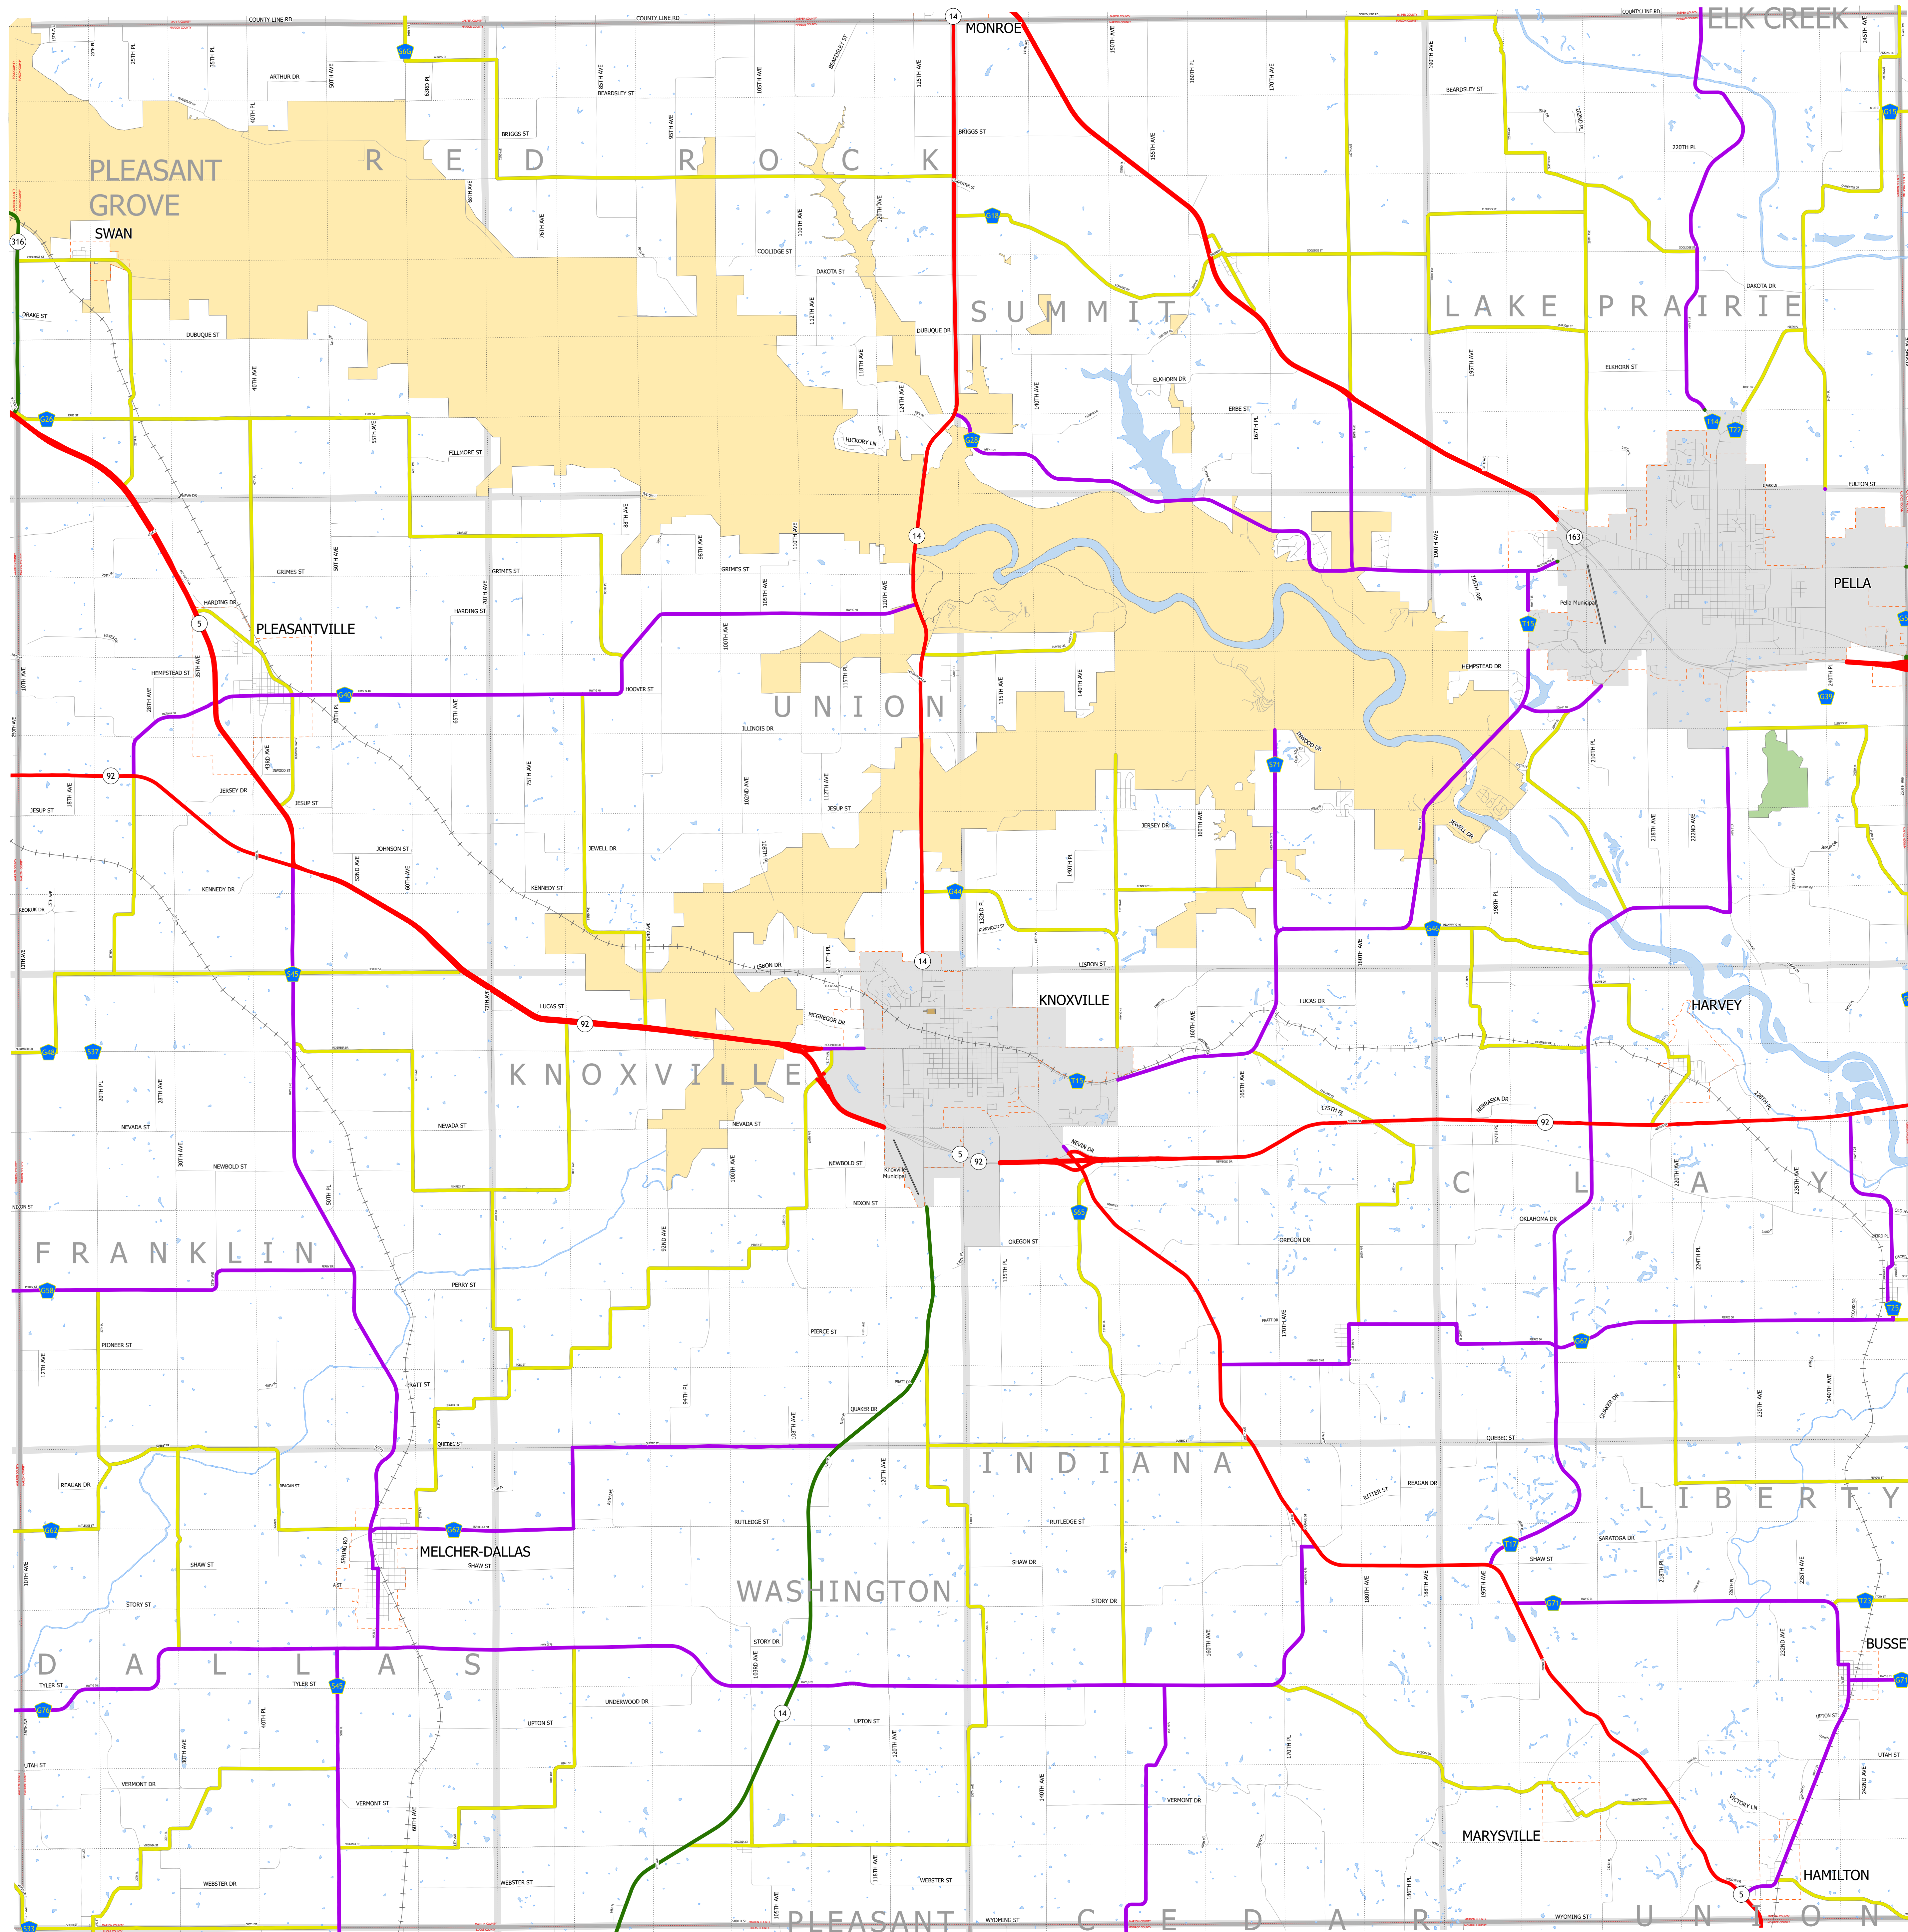

Marion County IOWA

1/17/2024

- Interstate
- Other Principal Arterial
- Minor Arterial
- Major Collector
- Minor Collector
- Local Roads
- Corporate Limits
- Rail Lines
- State Parks
- State Institutions
- Federal Land
- County Borders
- Townships
- Urban Areas

FUTURE CLASSIFIED ROUTES SHOWN AS DASHED LINES

63