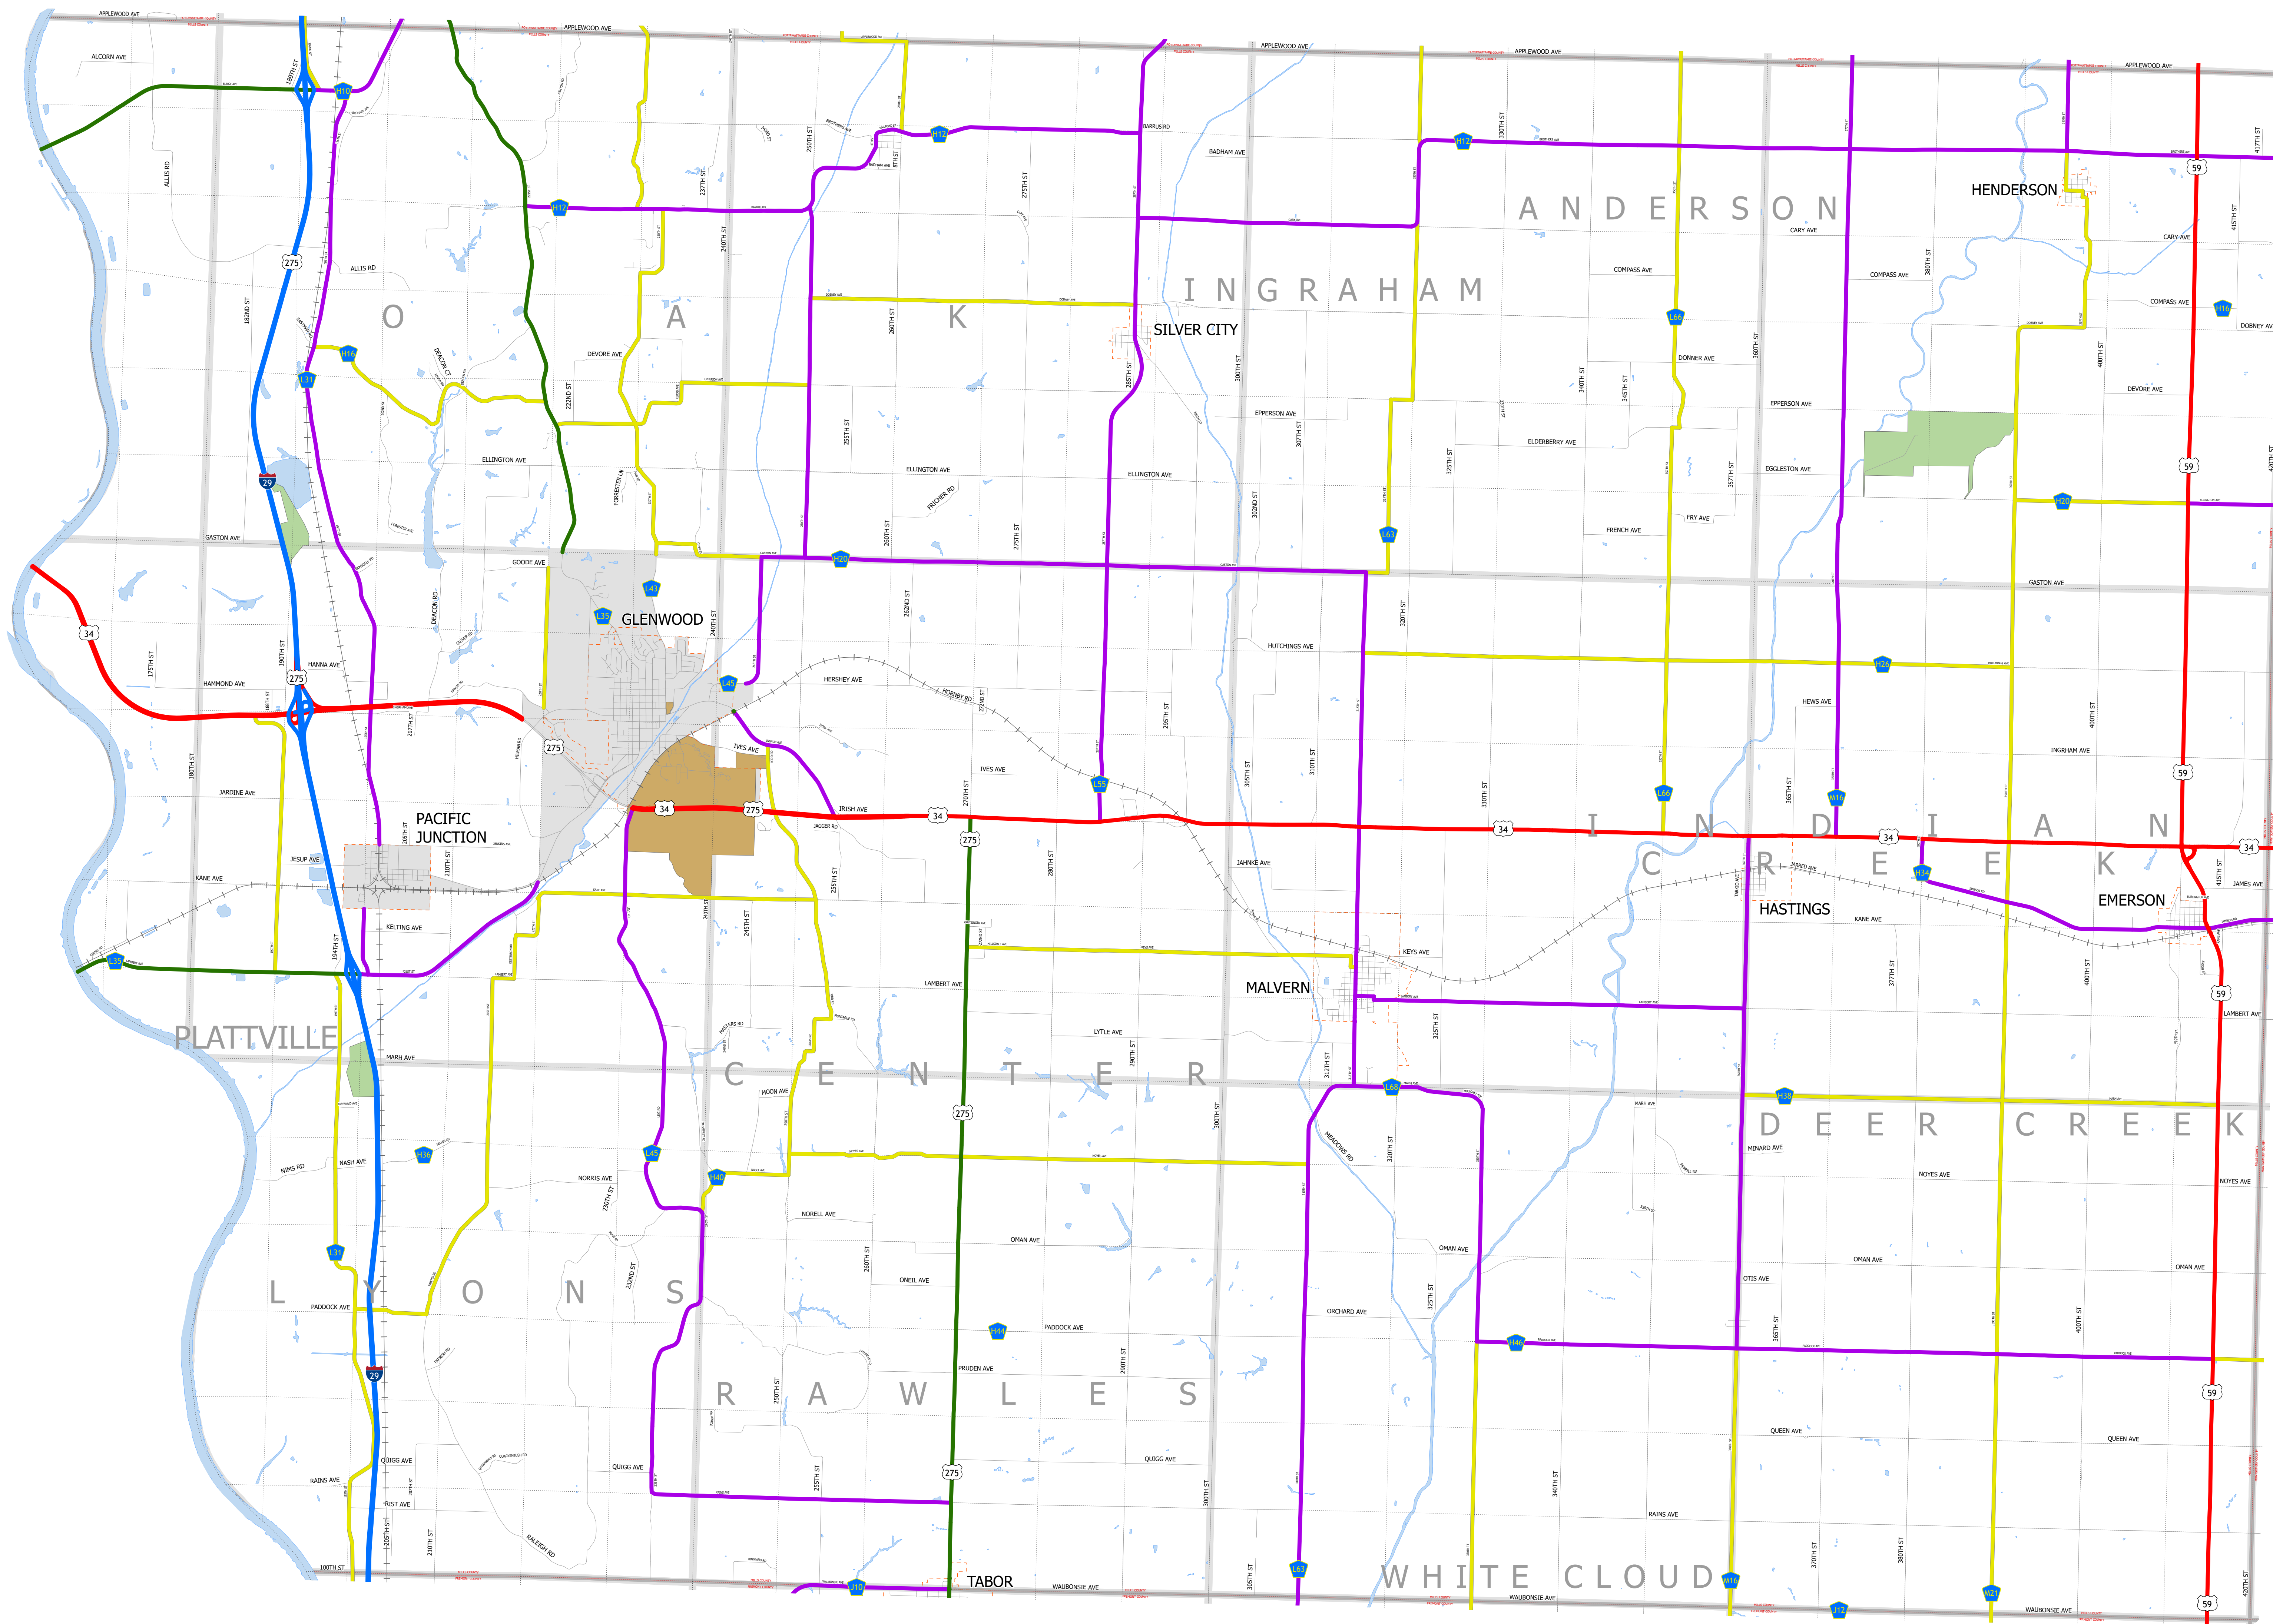

Mills County IOWA

1/17/2024

-  Interstate
-  Other Principal Arterial
-  Minor Arterial
-  Major Collector
-  Minor Collector
-  Local Roads
-  Corporate Limits
-  Rail Lines
-  State Parks
-  State Institutions
-  Federal Land
-  County Borders
-  Townships
-  Urban Areas

FUTURE CLASSIFIED ROUTES SHOWN AS DASHED LINES

65