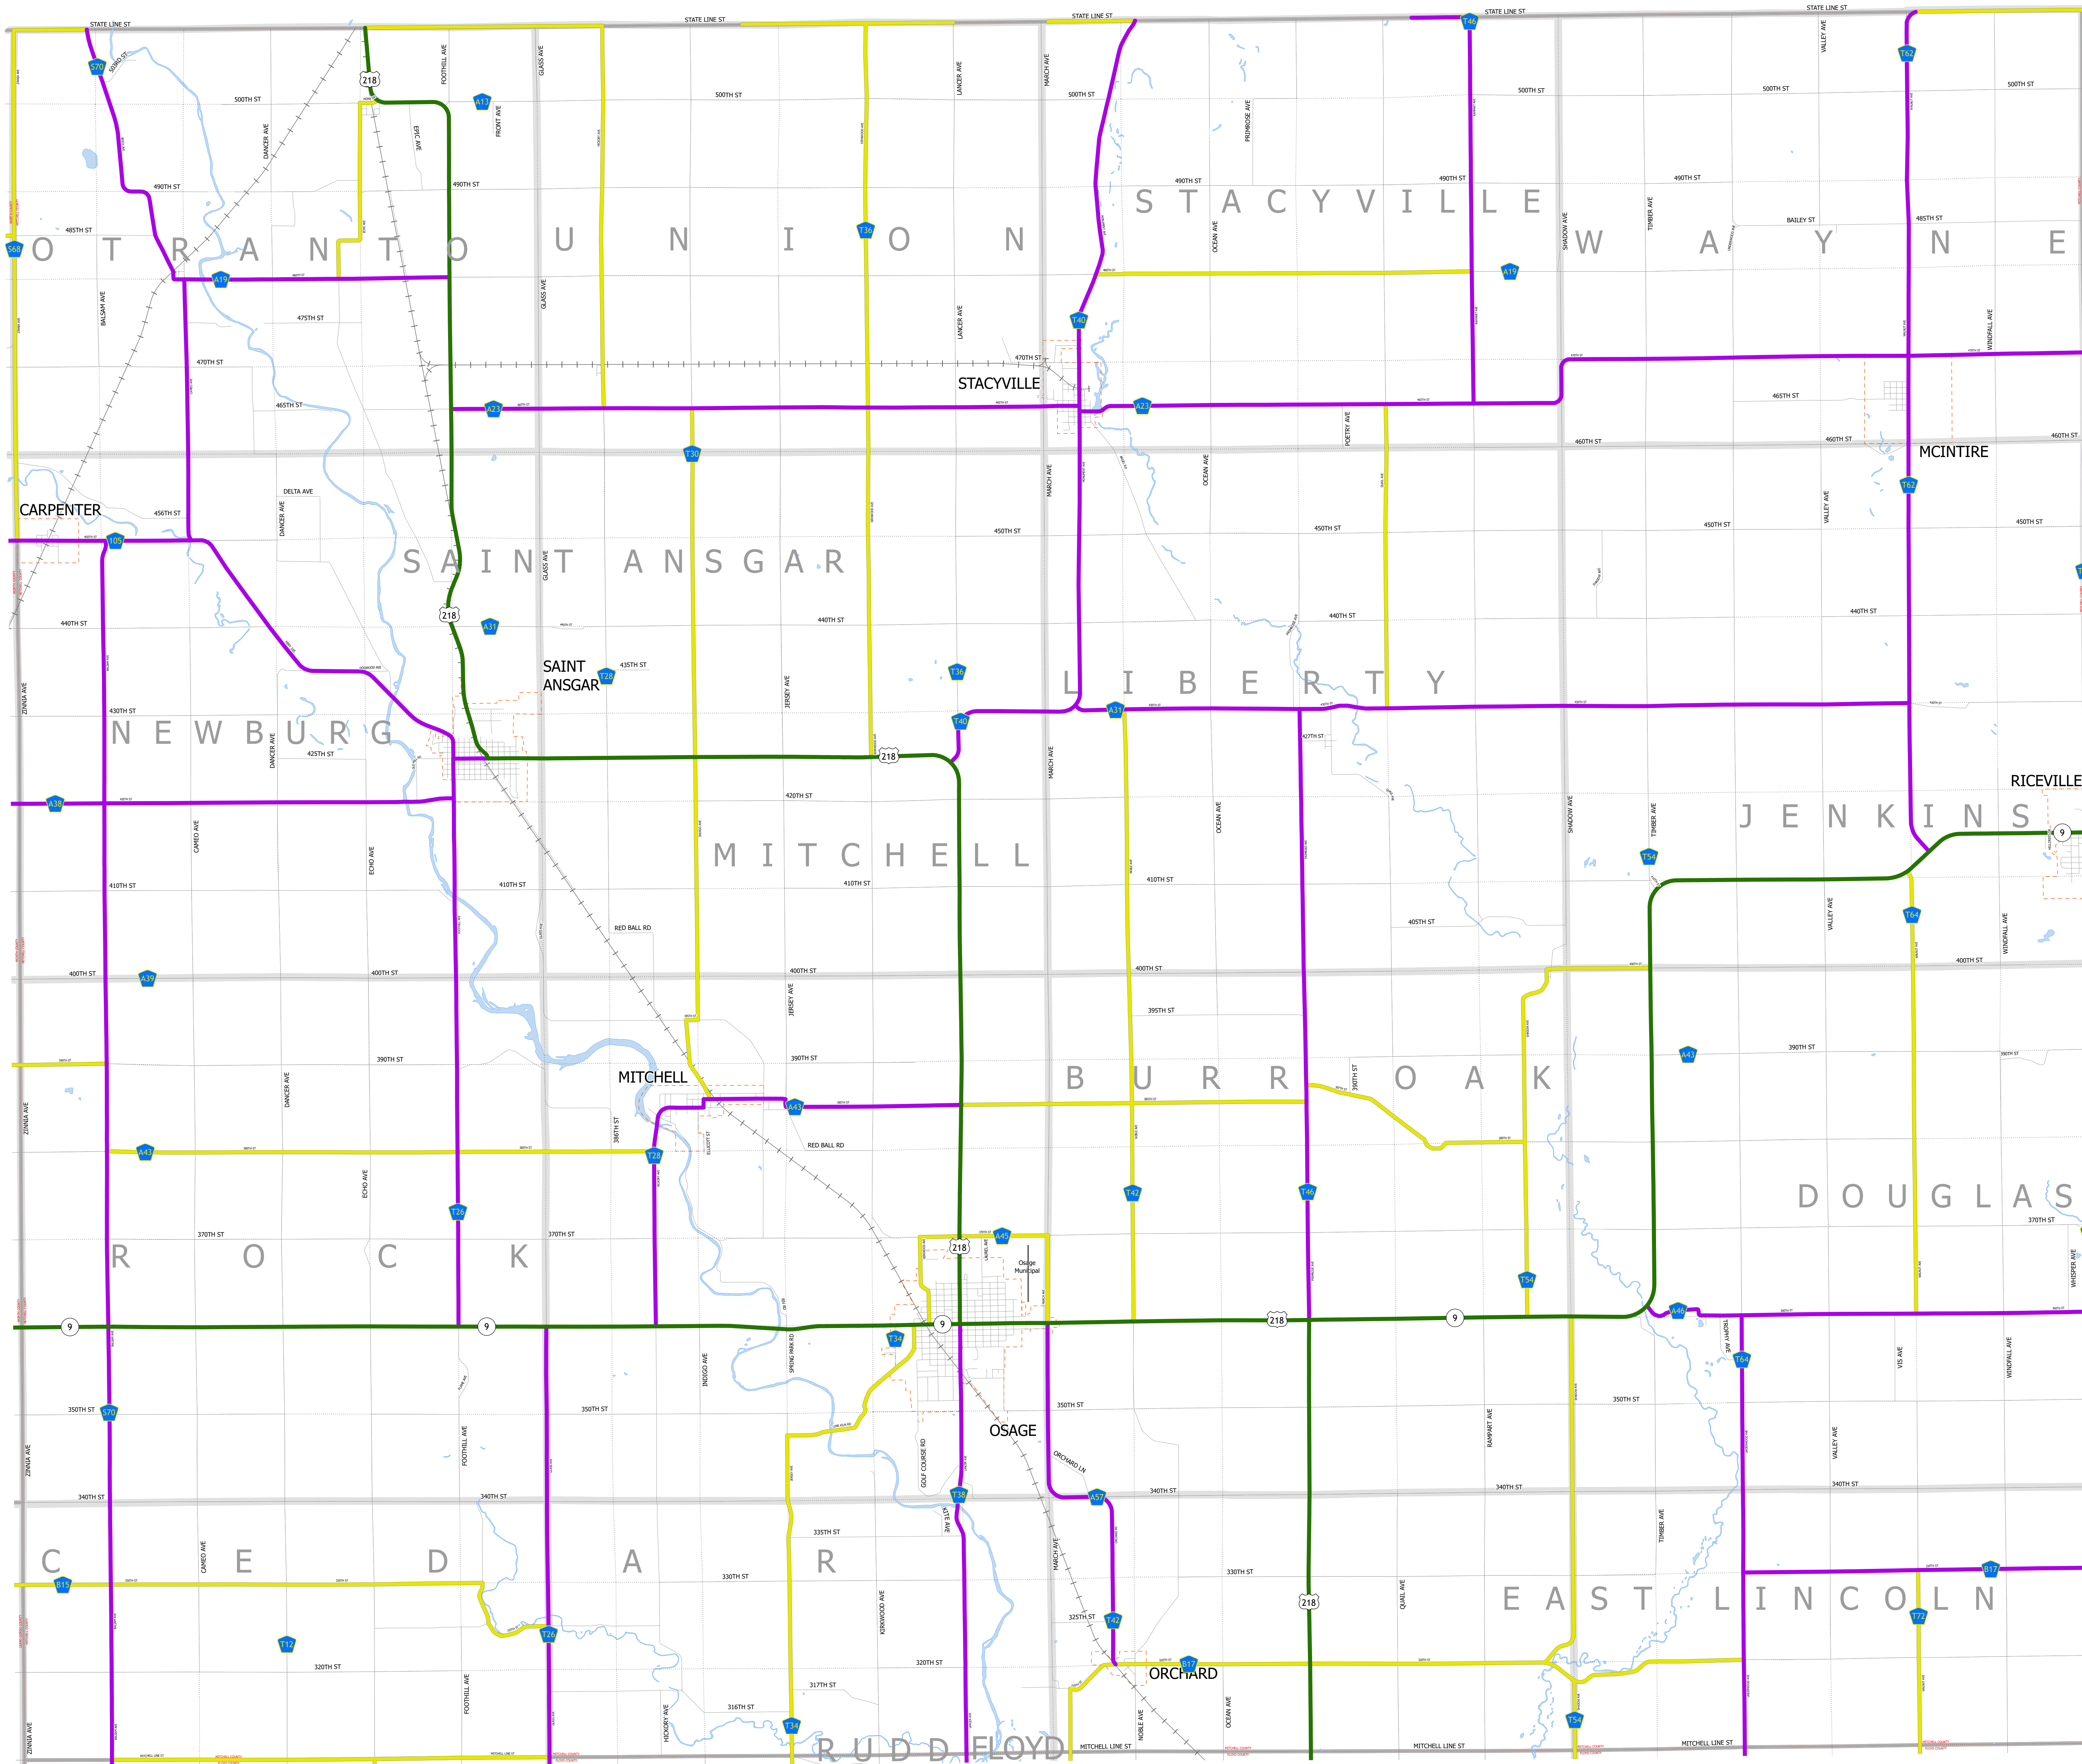

Mitchell County IOWA

1/17/2024

-  Interstate
-  Other Principal Arterial
-  Minor Arterial
-  Major Collector
-  Minor Collector
-  Local Roads
-  Corporate Limits
-  Rail Lines
-  State Parks
-  State Institutions
-  Federal Land
-  County Borders
-  Townships
-  Urban Areas

FUTURE CLASSIFIED ROUTES SHOWN AS DASHED LINES

66