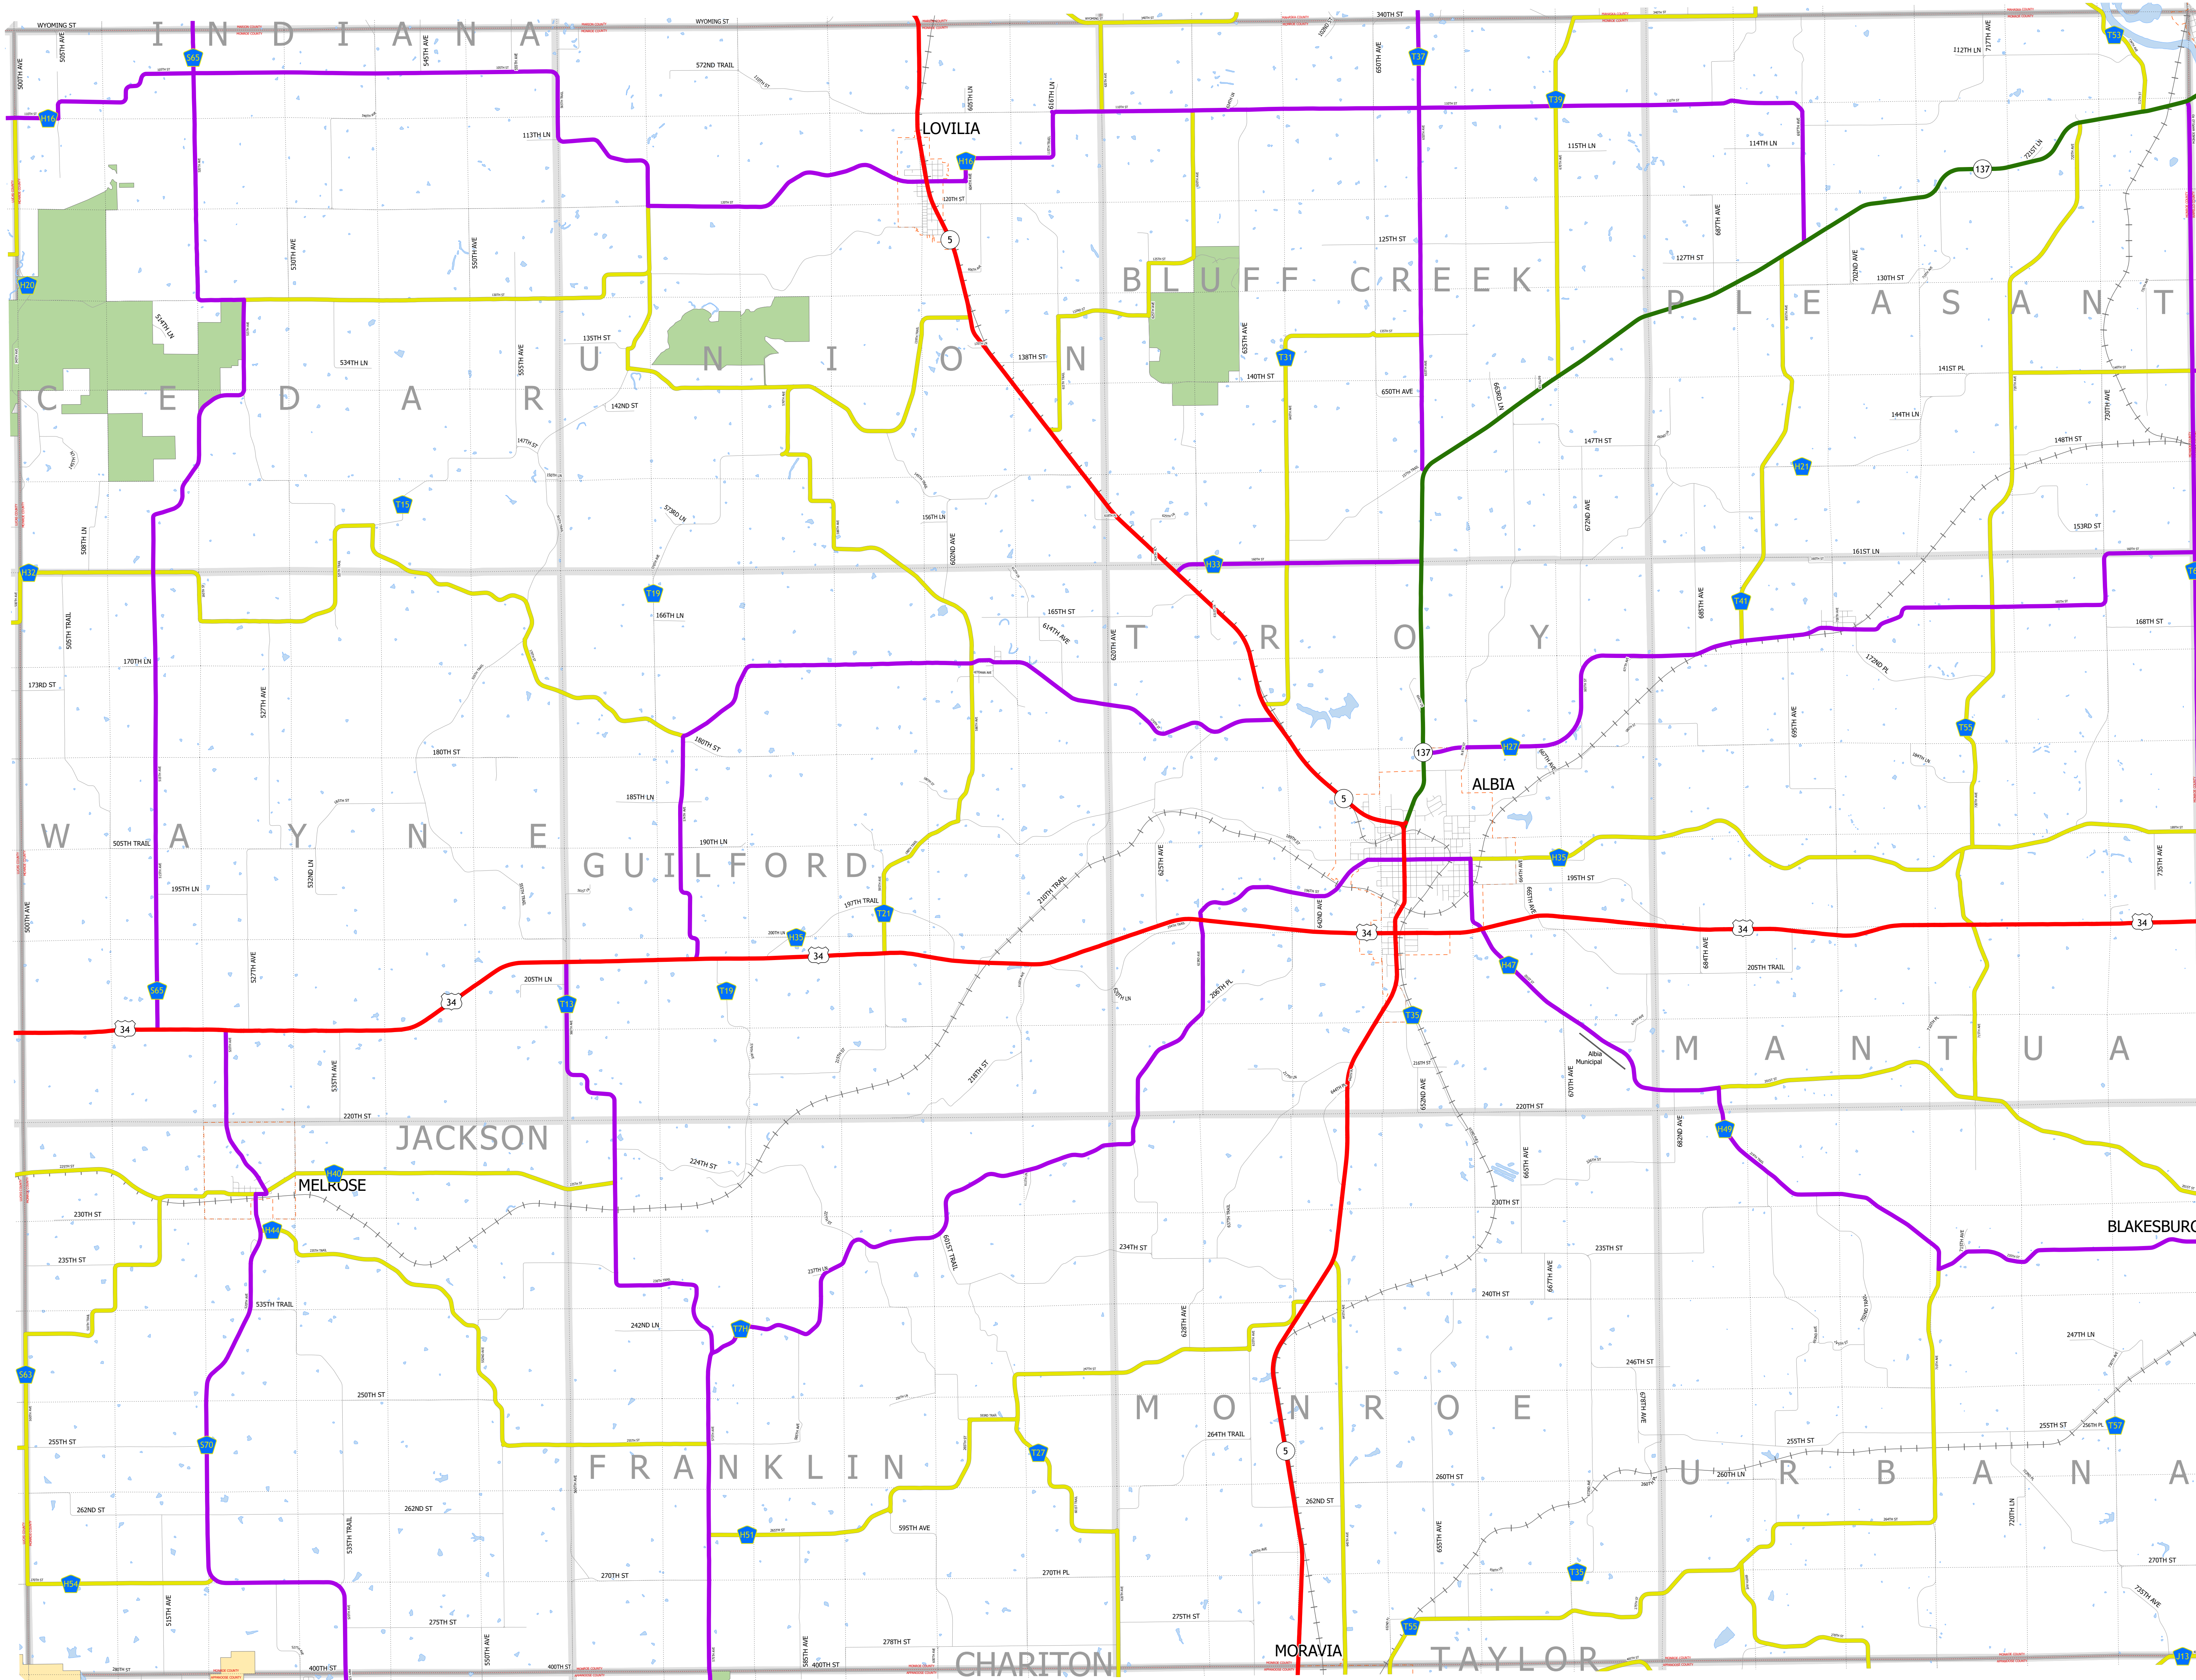

Monroe County IOWA

1/17/2024

-  Interstate
-  Other Principal Arterial
-  Minor Arterial
-  Major Collector
-  Minor Collector
-  Local Roads
-  Corporate Limits
-  Rail Lines
-  State Parks
-  State Institutions
-  Federal Land
-  County Borders
-  Townships
-  Urban Areas

FUTURE CLASSIFIED ROUTES SHOWN AS DASHED LINES

68