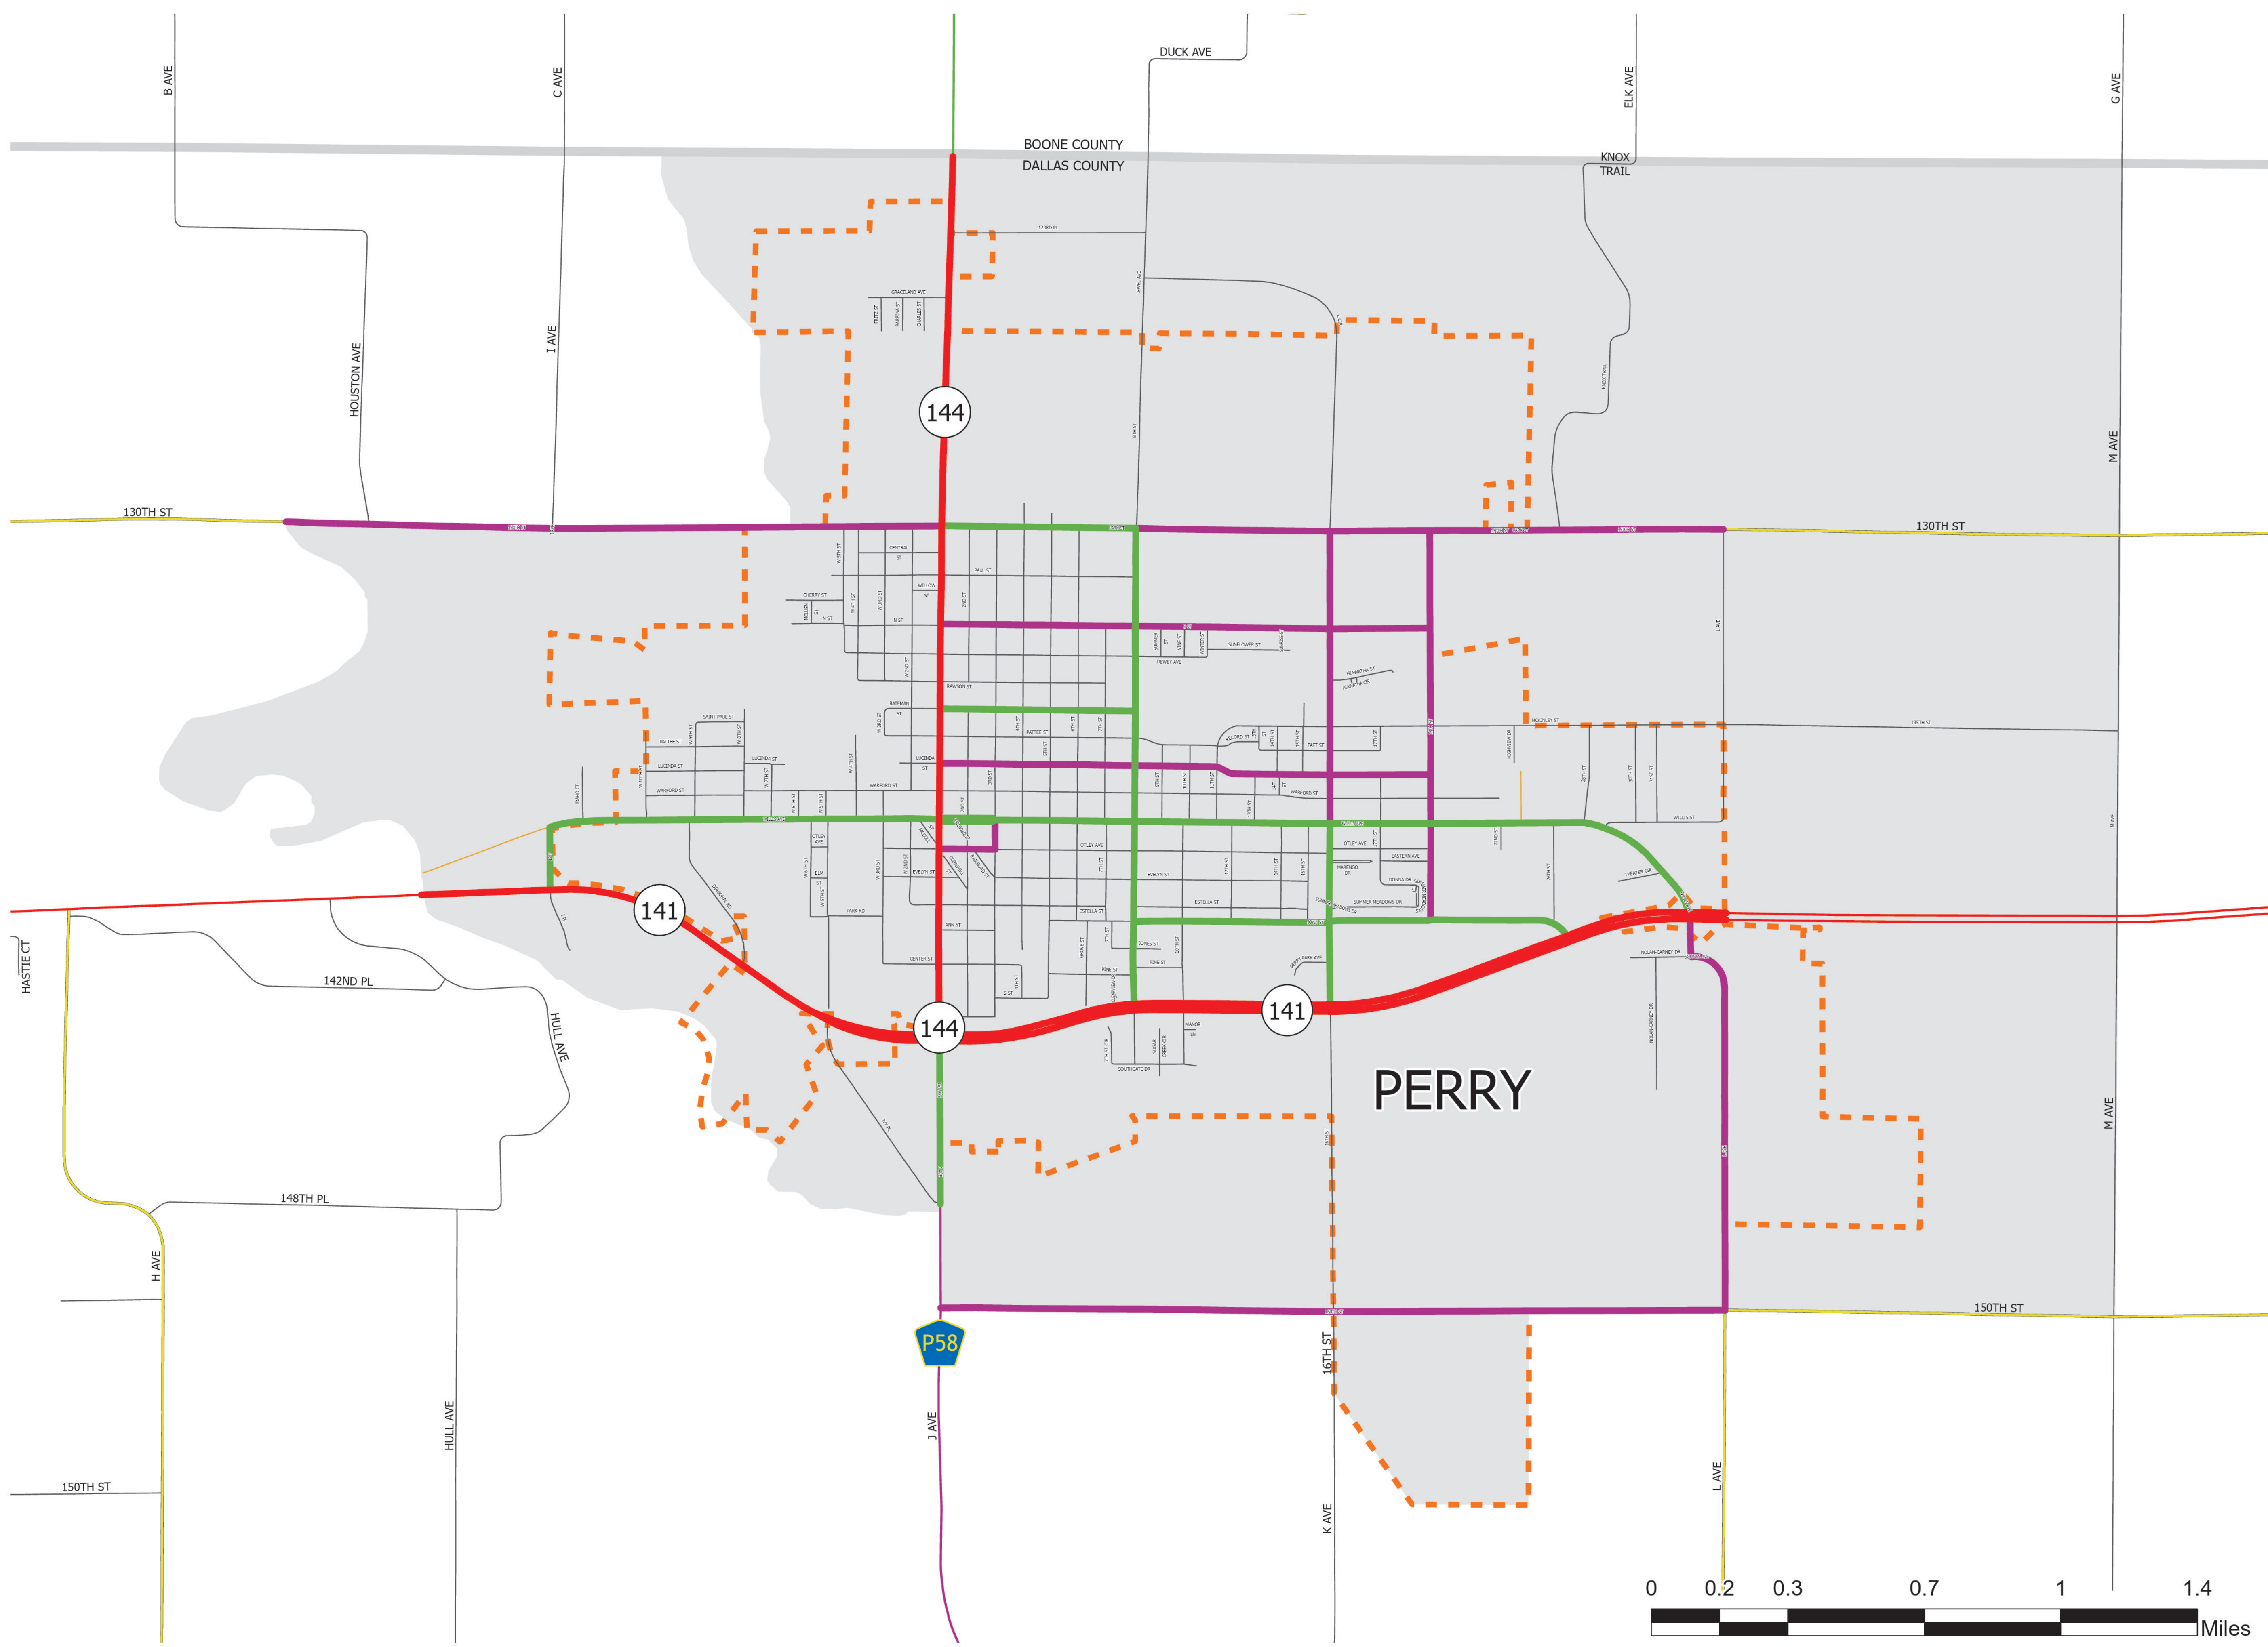

6/12/2024

Urban Classification

- Interstate
- Other Principal Arterial
- Minor Arterial
- Collector
- Local

Rural Classification

- Interstate
- Other Principal Arterial
- Minor Arterial
- Major Collector
- Minor Collector
- Parks, Institution, and Federal

- Corporate Limits
- County Borders
- 2020 Urban Area Boundary
- Proposed FFC routes shown as a dashed line.

URBAN FEDERAL FUNCTIONAL CLASSIFICATION MAP OF

Perry
IOWA

BOONE COUNTY
DALLAS COUNTY

PERRY

144

141

H O U S T O N A V E

I A V E

130TH ST

130TH ST

142ND PL

148TH PL

150TH ST

150TH ST