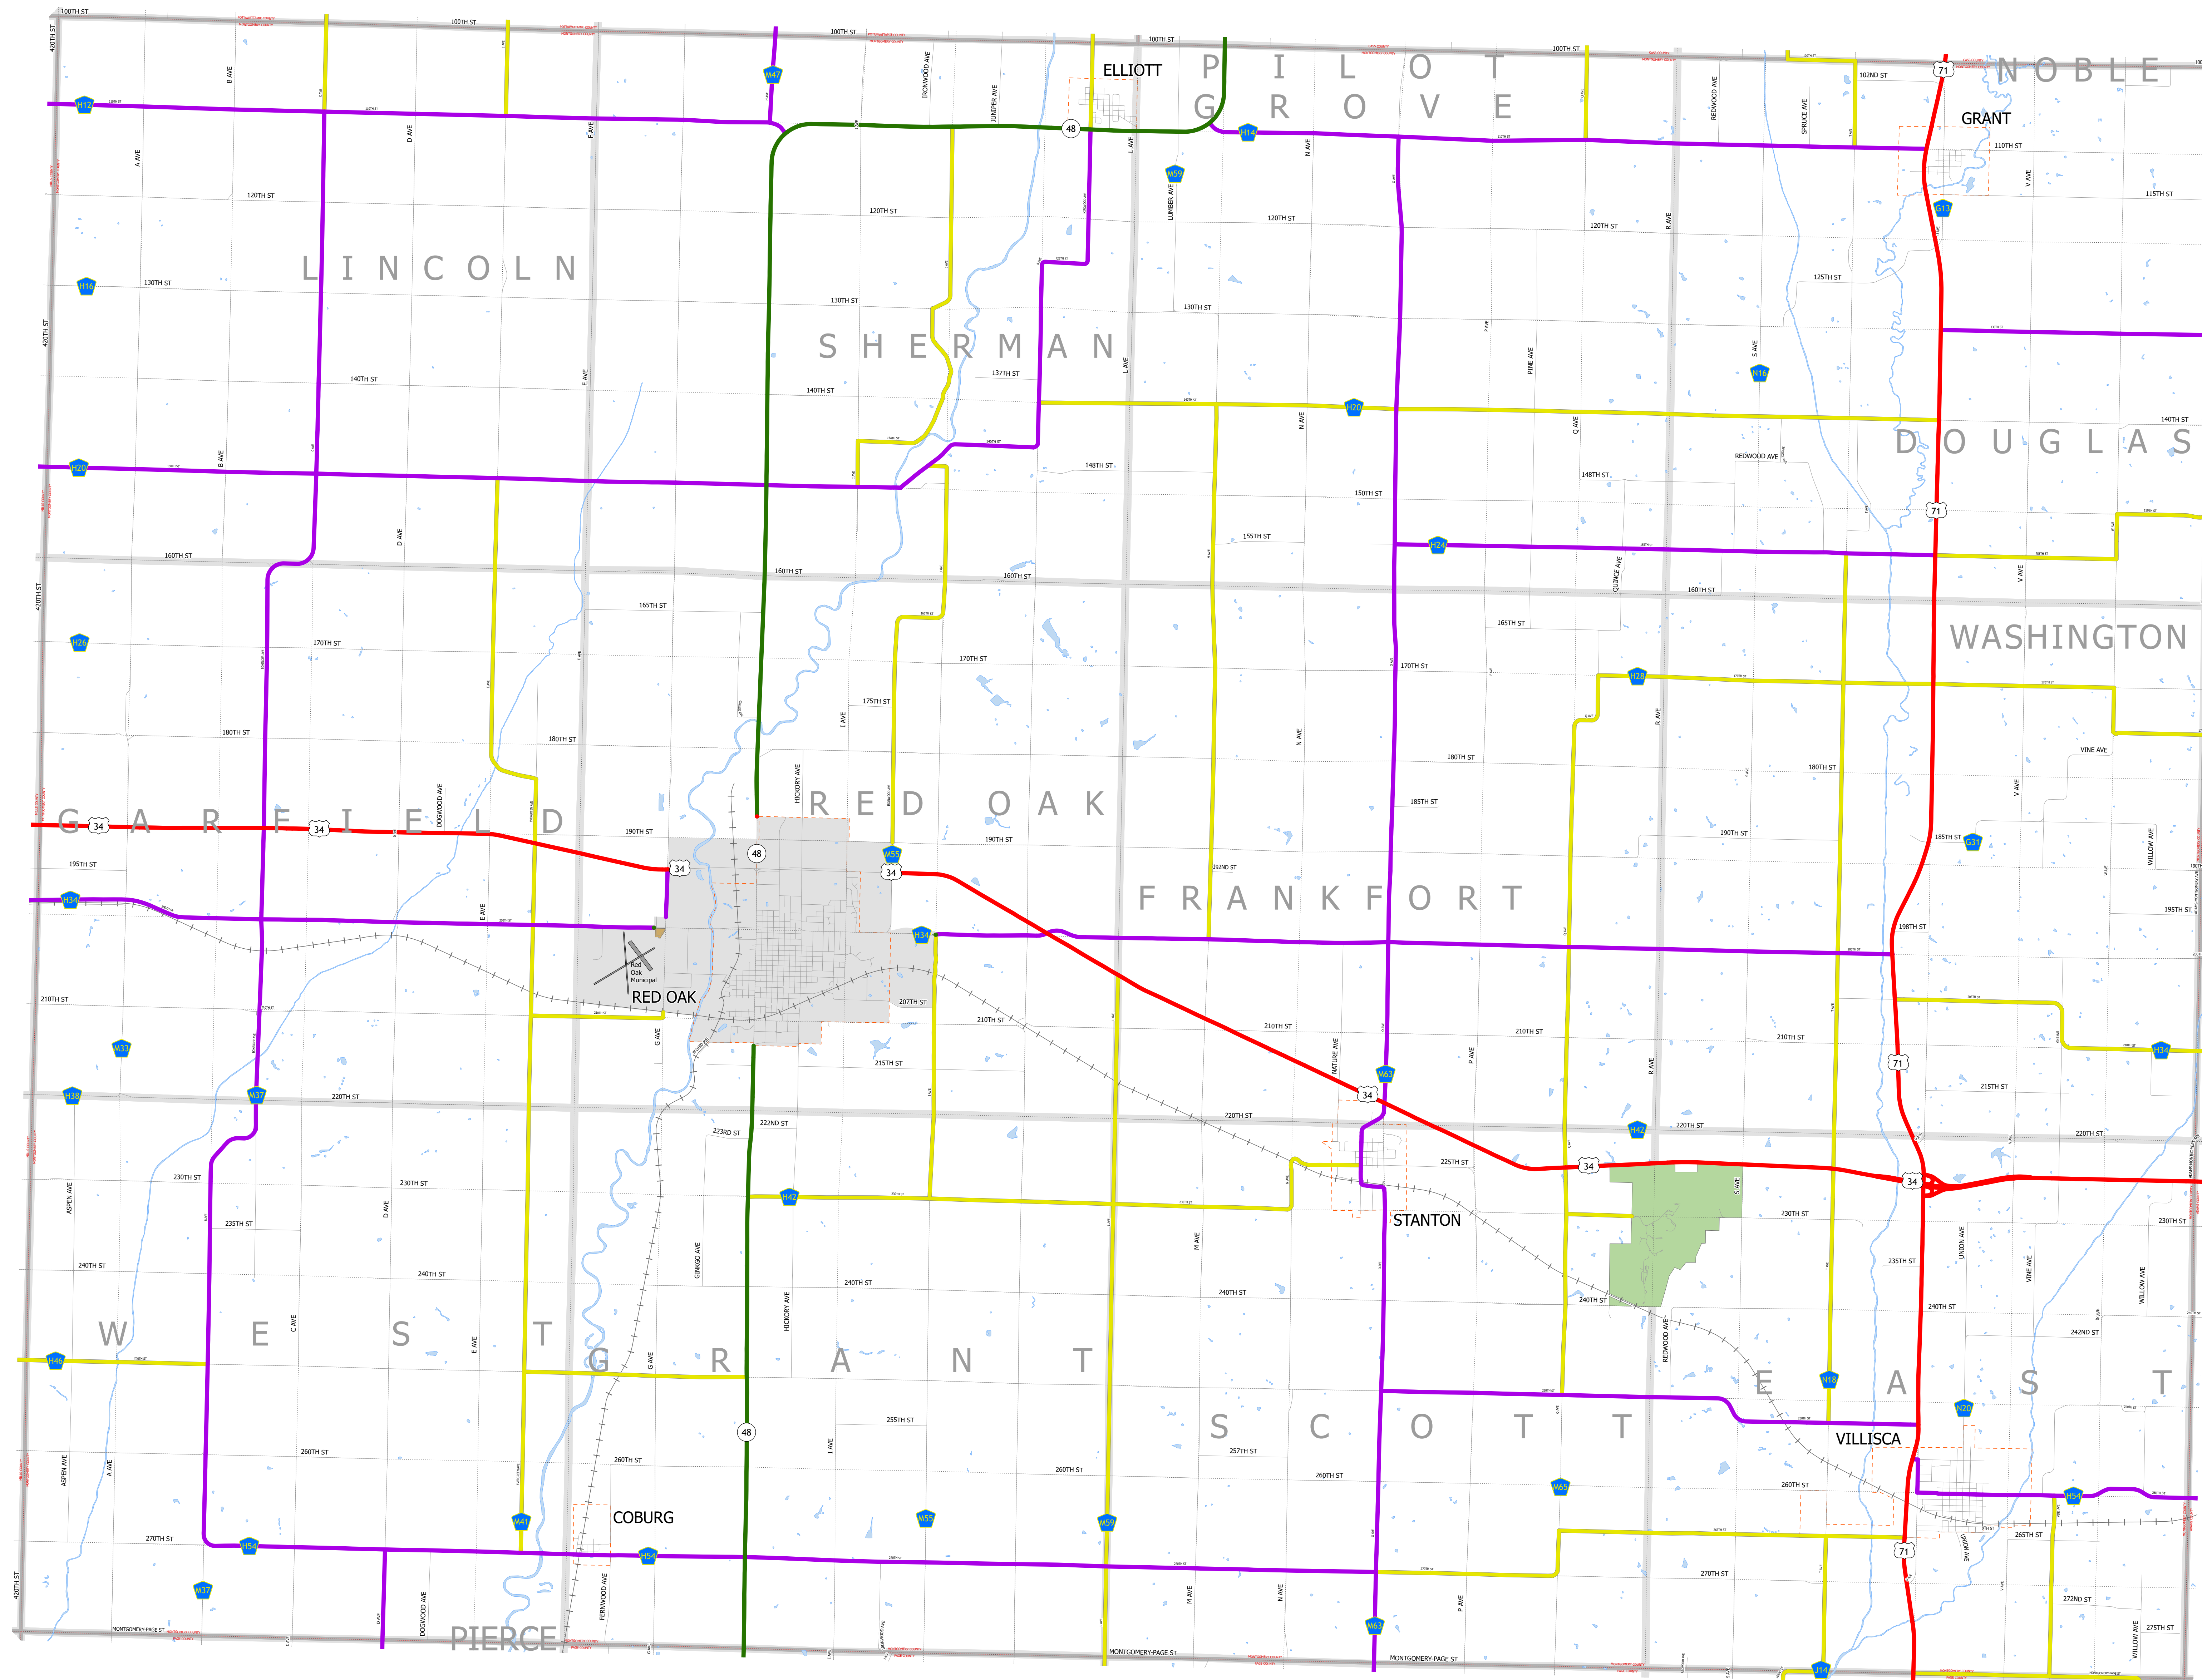

# Montgomery County IOWA

1/17/2024

- Interstate
- Other Principal Arterial
- Minor Arterial
- Major Collector
- Minor Collector
- Local Roads
- Corporate Limits
- Rail Lines
- State Parks
- State Institutions
- Federal Land
- County Borders
- Townships
- Urban Areas

FUTURE CLASSIFIED ROUTES SHOWN AS DASHED LINES

69