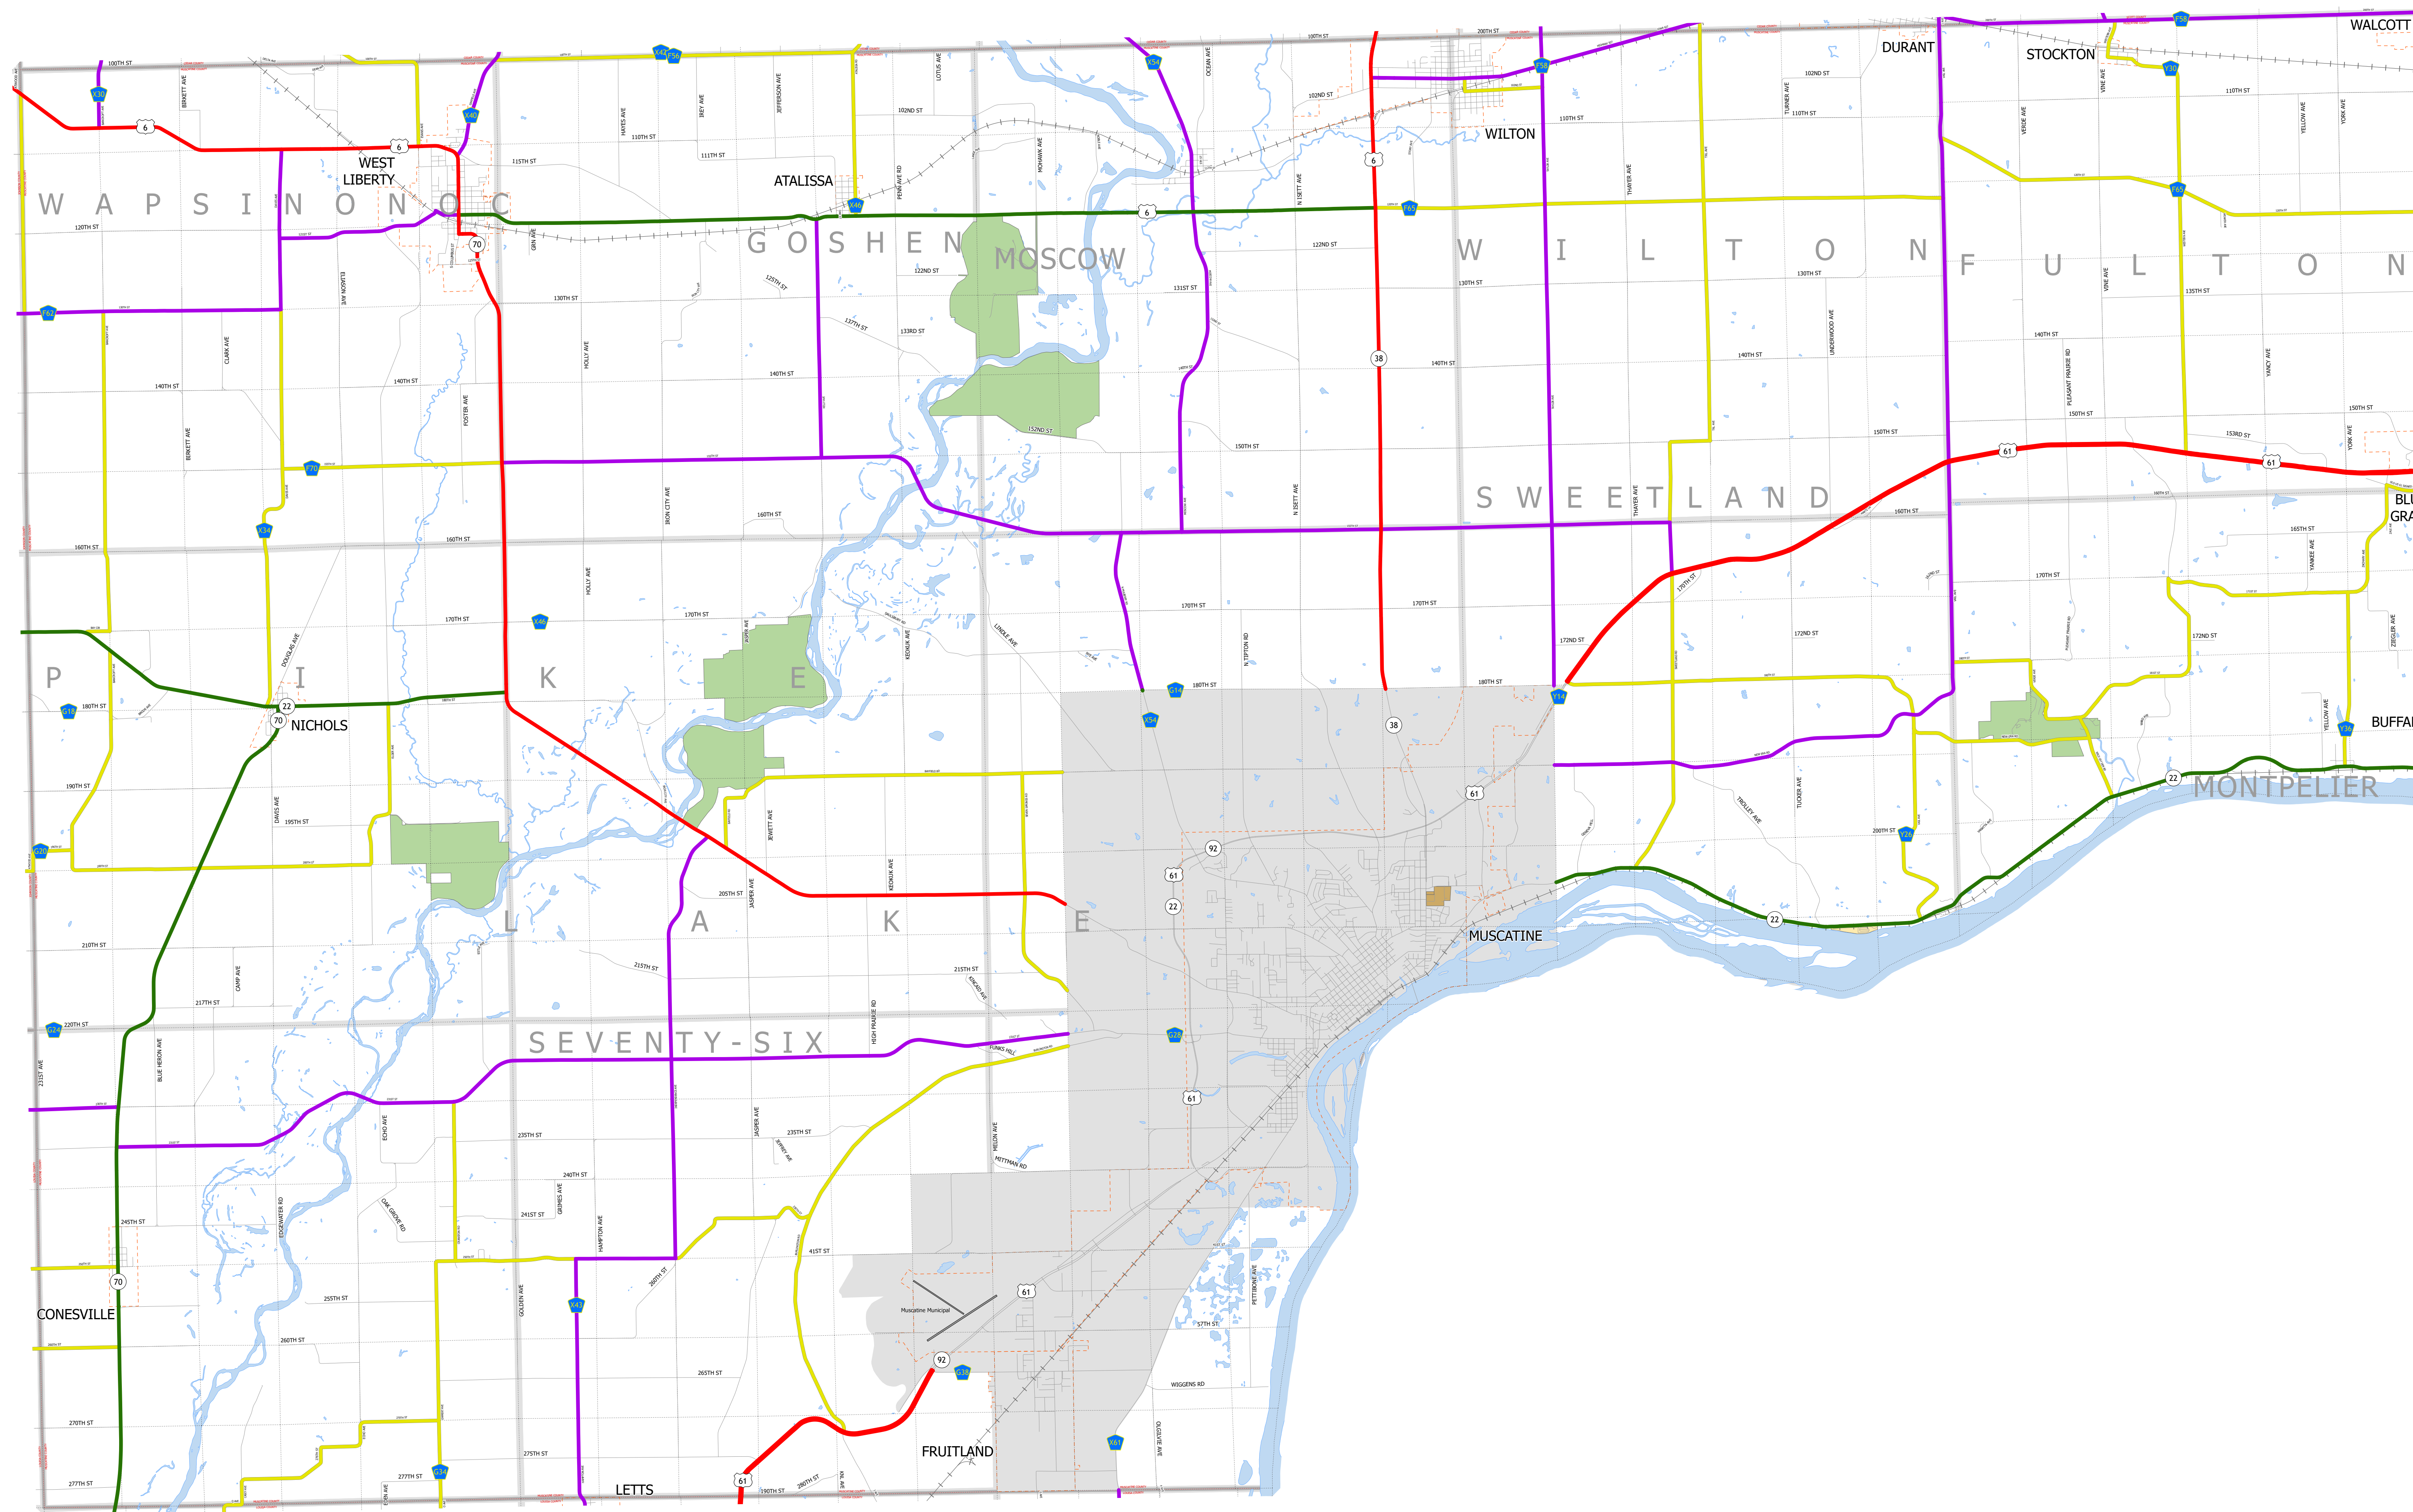

# Muscatine County IOWA

1/17/2024

-  Interstate
-  Other Principal Arterial
-  Minor Arterial
-  Major Collector
-  Minor Collector
-  Local Roads
-  Corporate Limits
-  Rail Lines
-  State Parks
-  State Institutions
-  Federal Land
-  County Borders
-  Townships
-  Urban Areas

FUTURE CLASSIFIED ROUTES SHOWN AS DASHED LINES