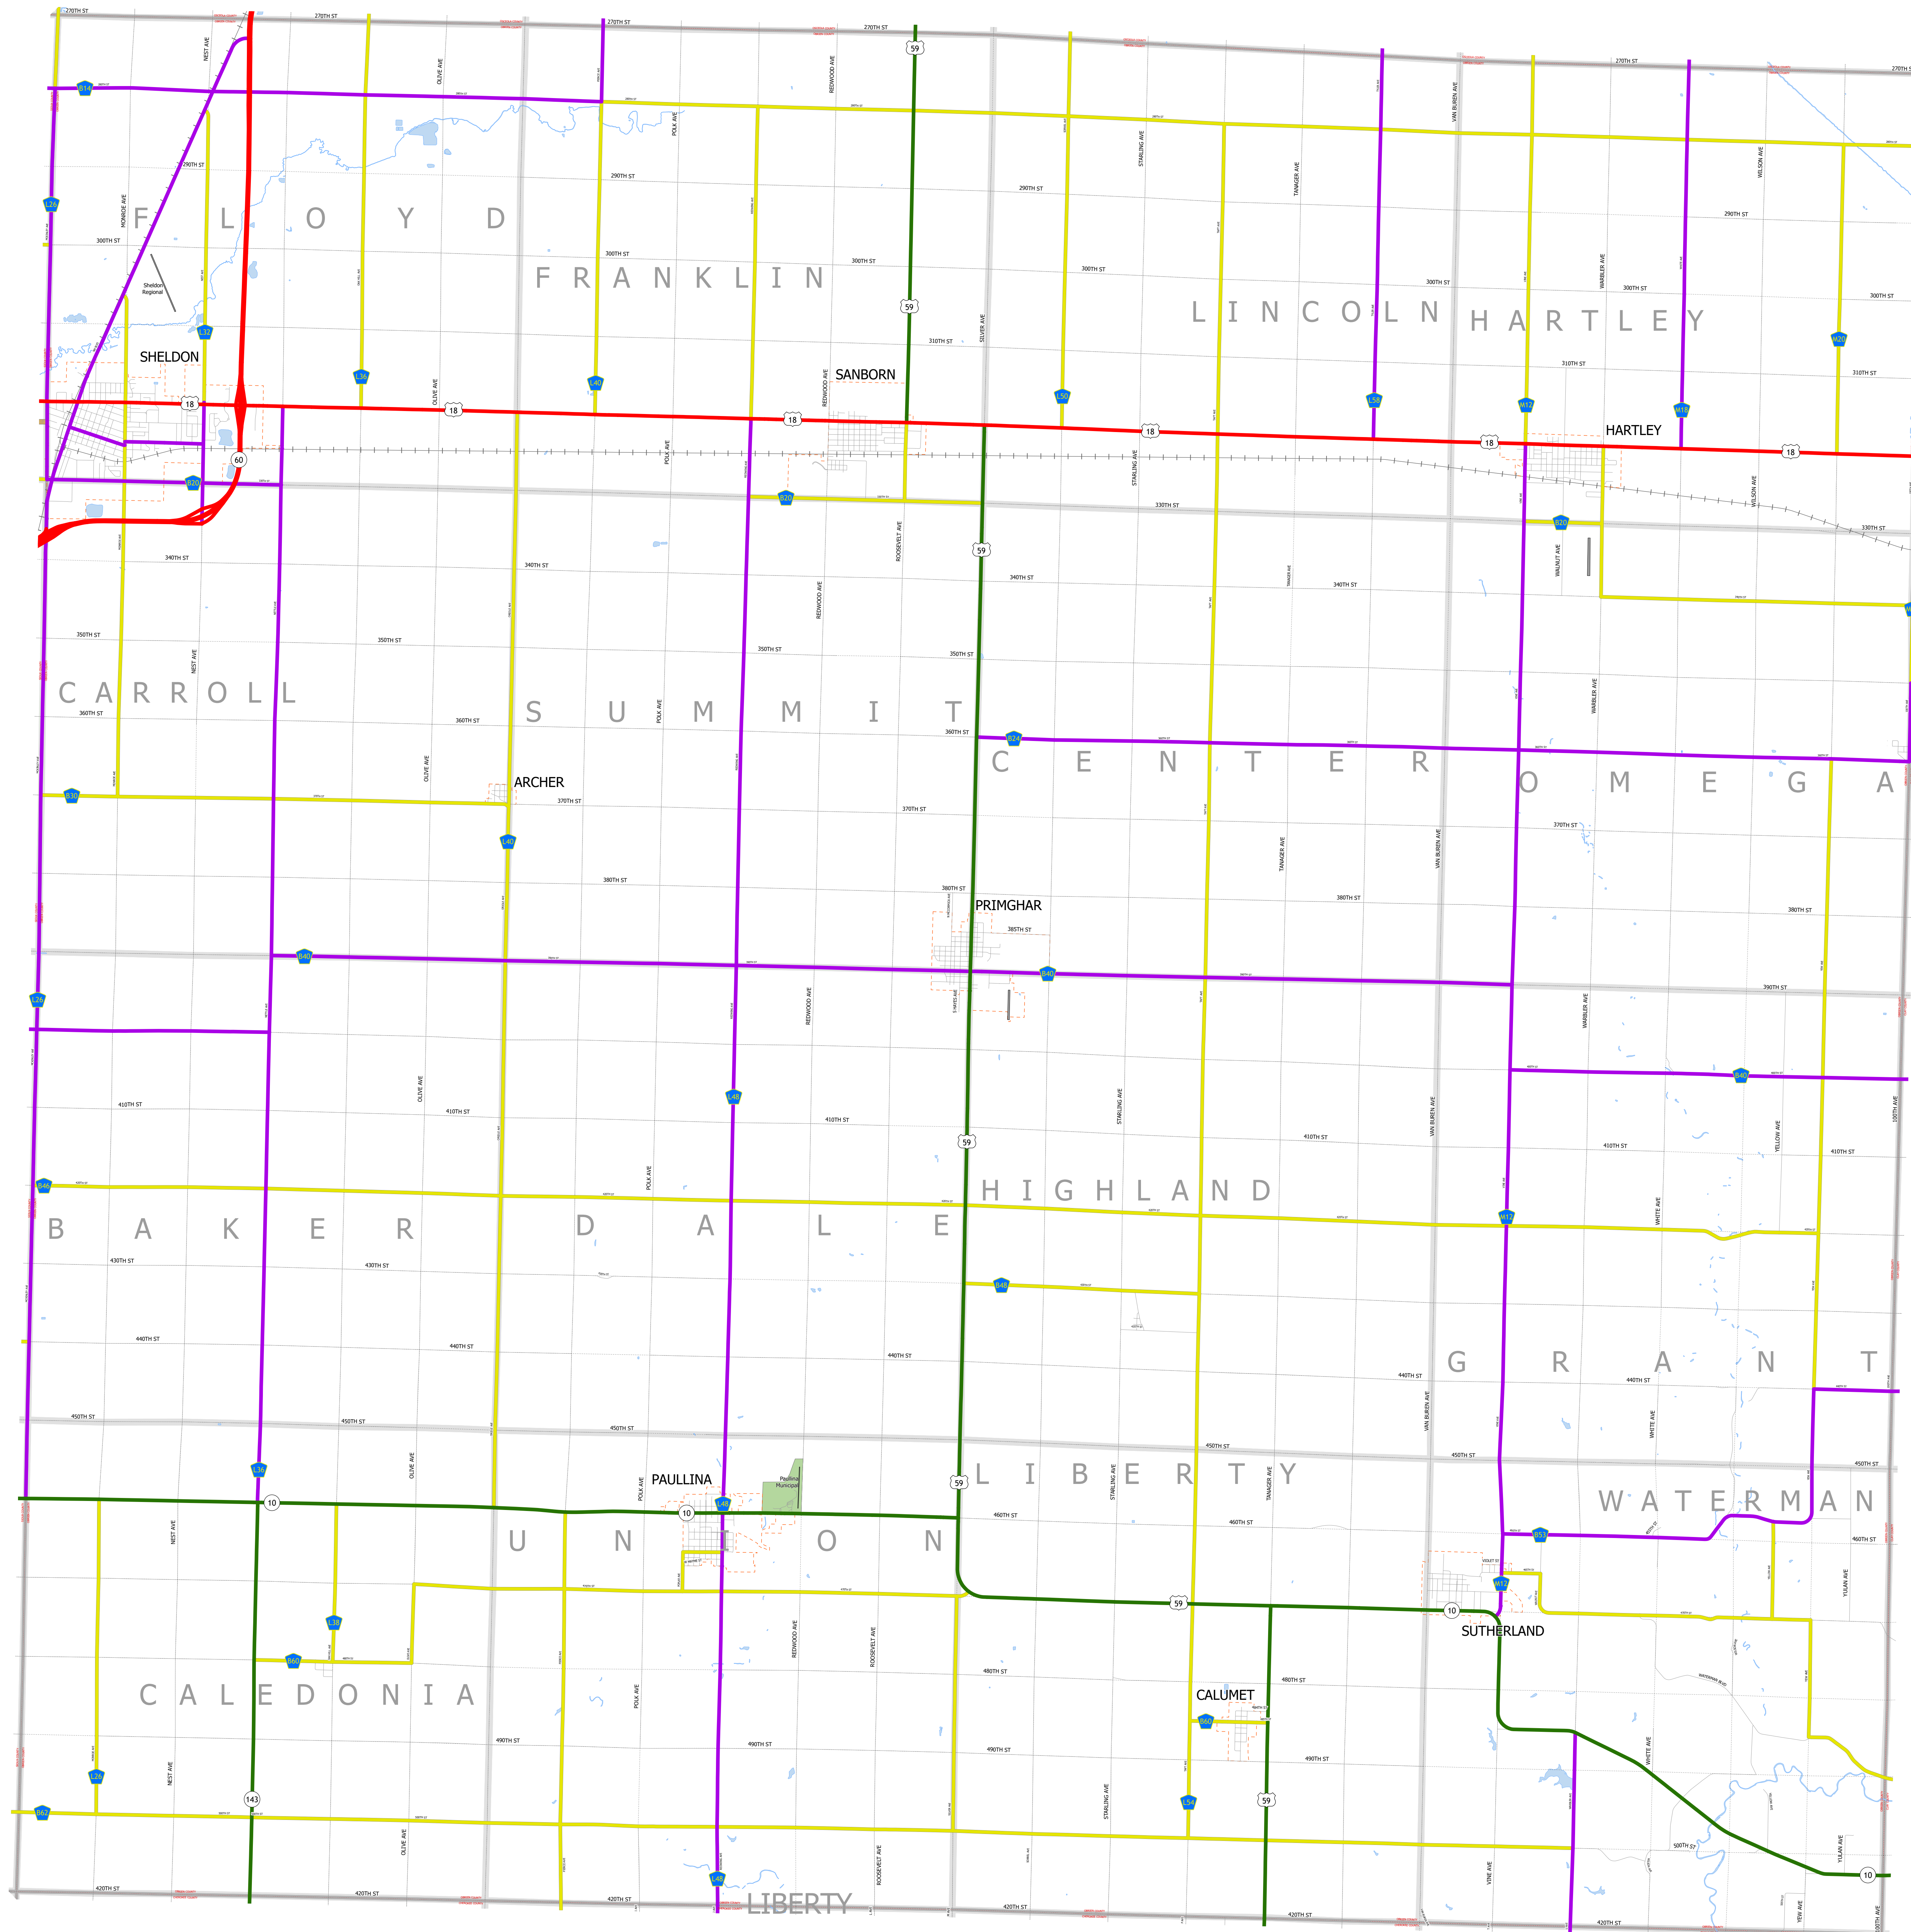

Obrien County IOWA

1/17/2024

-  Interstate
-  Other Principal Arterial
-  Minor Arterial
-  Major Collector
-  Minor Collector
-  Local Roads
-  Corporate Limits
-  Rail Lines
-  State Parks
-  State Institutions
-  Federal Land
-  County Borders
-  Townships
-  Urban Areas

FUTURE CLASSIFIED ROUTES SHOWN AS DASHED LINES

71