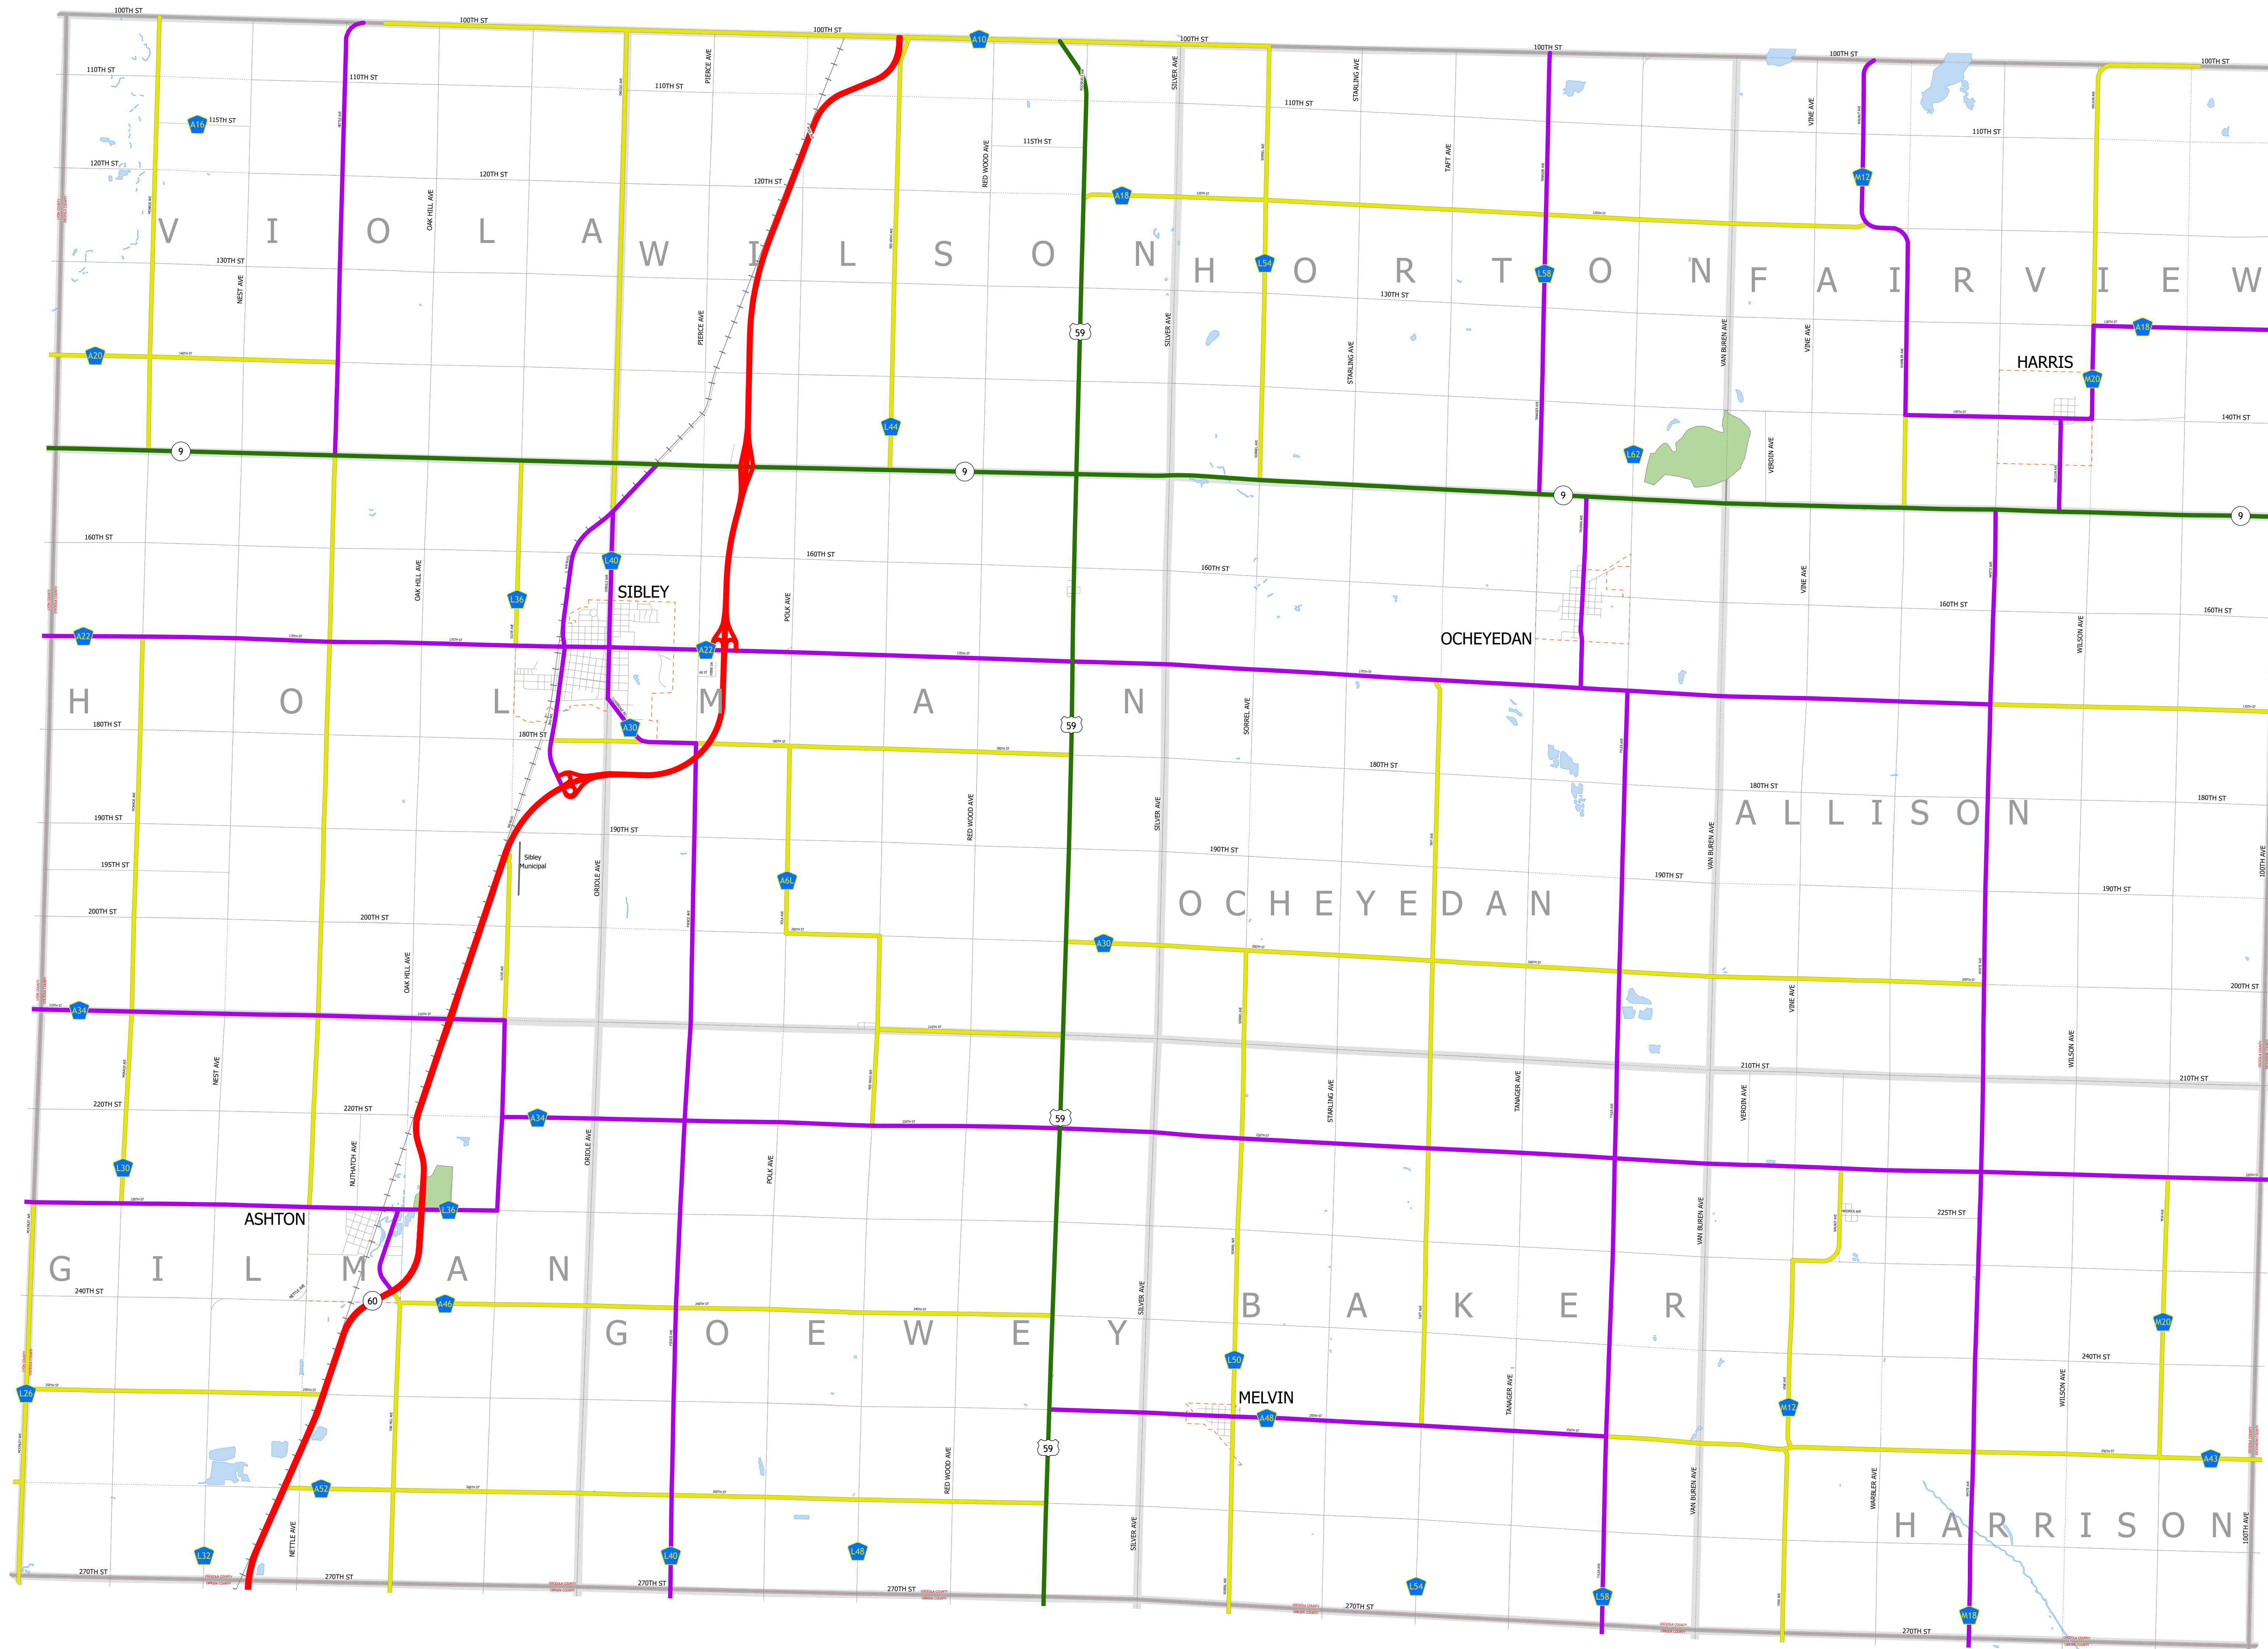

Osceola County IOWA

1/17/2024

- Interstate
- Other Principal Arterial
- Minor Arterial
- Major Collector
- Minor Collector
- Local Roads
- Corporate Limits
- Rail Lines
- State Parks
- State Institutions
- Federal Land
- County Borders
- Townships
- Urban Areas

FUTURE CLASSIFIED ROUTES SHOWN AS DASHED LINES

72